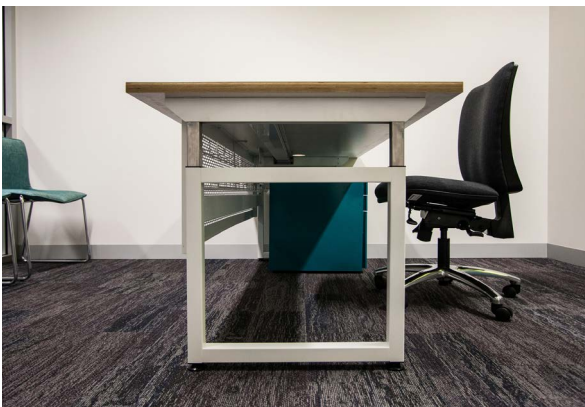

ALTO FRAME

The WCF **ALTO FRAME** provides a great solution to suit the modern workplace. It features independent top adjustment height, with each person having the ability to tailor the height adjustment of their desk to suit their specific needs.

Alto Specifications

This workstation system has a height adjustment range of 610 to 760mm as per the requirements for height adjustability in the Australian Standards.

Standard top lengths: 1200 / 1500 / 1800 / 2100

Standard top depths: 750

Height Adjustment Range (610mm - 760mm in 25mm increments)

Alto Wide

The Alto Wide frame is a great option for freestanding desks which ties into our Alto system. With Technician height adjustability this frame is just as versatile as the Alto Frame.

The Alto and Alto Wide come in a selection of powdercoat finishes as standard. They are both compatible with a large range of accessories for power, cable access and screen partitions.

ALTO FRAME by WATTS COMMERCIAL FURNITURE