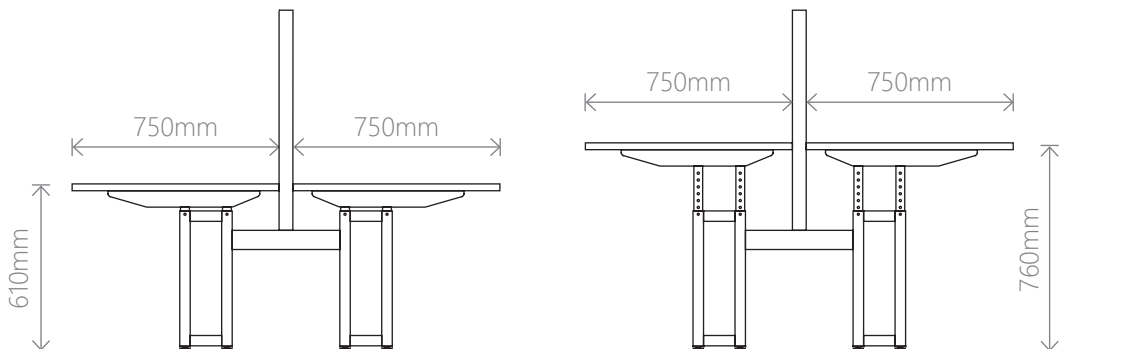

ALTO FRAME

The WCF **ALTO FRAME** provides a great solution to suit the modern workplace. It features independent top adjustment height, with each person having the ability to tailor the height adjustment of their desk to suit their specific needs.

Alto Specifications

This workstation system has a height adjustment range of 610 to 760mm as per the requirements for height adjustability in the Australian Standards.

Standard top lengths: 1200 / 1500 / 1800 / 2100

Standard top depths: 750

Height Adjustment Range (610mm - 760mm in 25mm increments)

Alto Wide

The Alto Wide frame is a great option for freestanding desks which ties into our Alto system. With Technician height adjustability this frame is just as versatile as the Alto Frame.