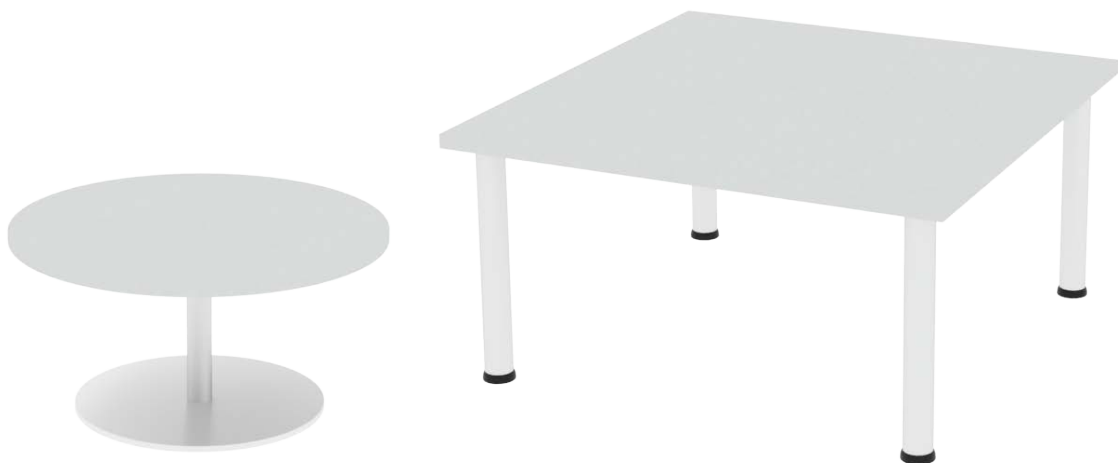

COFFEE TABLES

The Watts Commercial Furniture range of **COFFEE TABLES** come in a variety of different sizes and finishes to suit you space. Custom sizes are available on request.

CF6

Coffee table on tube legs.
600w x 600d x 450h
Frame available in chrome,
black, white, or silver.

CF7

Coffee table on tube legs.
1200w x 600d x 450h
Frame available in chrome,
black, white, or silver.

CF8

Coffee table on tube legs.
900w x 900d x 450h
Frame available in chrome,
black, white, or silver.

CF9

Coffee table on tube legs.
750dia. x 450h
Frame available in chrome,
black, white, or silver.

CF9

Coffee table on tube legs.
900dia. x 450h
Frame available in chrome,
black, white, or silver.

CFP1

Coffee table on pedestal
base.
600dia. x 450h
Pedestal base available in
chrome, black, white, or
silver.

CFP2

Coffee table on pedestal
base.
750dia. x 450h
Pedestal base available in
chrome, black, white, or
silver.

CFP3

Coffee table on pedestal
base.
900dia. x 450h
Pedestal base available in
chrome, black, white, or
silver.