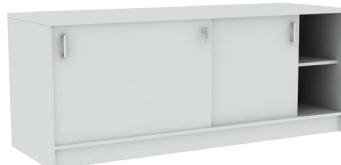

CZ1

Open Credenza
900w x 450d x 720h
1 adjustable shelf.
Lockable.

CZ2

Sliding Door Credenza
1200w x 450d x 720h
1 adjustable shelf.
Lockable.

CZ3

Sliding Door Credenza
1500w x 450d x 720h
1 adjustable shelf.
Lockable.

CZ4

Sliding Door Credenza
1800w x 450d x 720h
1 adjustable shelf.
Lockable.

CZ5

Sliding Door Credenza
900w x 600d x 720h
1 adjustable shelf.
Lockable.

CZ6

Sliding Door Credenza
1200w x 600d x 720h
1 adjustable shelf.
Lockable.

CZ7

Sliding Door Credenza
1500w x 600d x 720h
1 adjustable shelf.
Lockable.

CZ8

Sliding Door Credenza
1800w x 600d x 720h
1 adjustable shelf.
Lockable.

CREDENZA STORAGE UNITS by WATTS COMMERCIAL FURNITURE