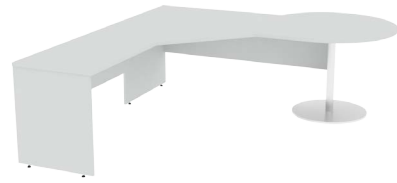

RD1

Rectangular desk
1500w x 900d x 720h
On slab ends. Includes modesty and adjustable feet for levelling.

RD2

Rectangular desk
1800w x 900d x 720h
On slab ends. Includes modesty and adjustable feet for levelling.

CU600

Corner desk with splay
1800w x 1800 x 720h
with 600 deep returns
On slab ends. Includes modesty and adjustable feet for levelling.

CU750

Corner Desk with splay
1800w x 1800 x 720h
with 750 deep returns
On slab ends. Includes modesty and adjustable feet for levelling.

DP1

D-end desk with pedestal
2100w x 750d x 720h
On slab ends. Includes modesty and adjustable feet for levelling.

DP2

D-end desk with pedestal
2100w x 900d x 720h
On slab ends. Includes modesty and adjustable feet for levelling.

PP1

P-end desk with pedestal
2100w x 750d x 720h
1050dia. P-end.
On slab ends Includes
modesty and adjustable
feet for levelling.

PP2

P-end desk with pedestal
2100w x 900d x 720h
1200dia. P-end.
On slab ends Includes
modesty and adjustable
feet for levelling.