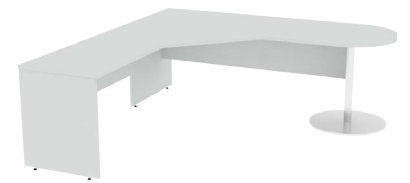

RD1

Rectangular desk
1500w x 900d x 720h
On slab ends. Includes modesty and adjustable feet for levelling.

RD2

Rectangular desk
1800w x 900d x 720h
On slab ends. Includes modesty and adjustable feet for levelling.

RD3

Rectangular desk
1500w x 750d x 720h
On slab ends. Includes modesty and adjustable feet for levelling.

RD4

Rectangular desk
1800w x 750d x 720h
On slab ends. Includes modesty and adjustable feet for levelling.

CU600

Corner desk with splay
1800w x 1800 x 720h
with 600 deep returns
On slab ends. Includes modesty and adjustable feet for levelling.

CU750

Corner Desk with splay
1800w x 1800 x 720h
with 750 deep returns
On slab ends. Includes modesty and adjustable feet for levelling.

DP1

D-end desk with pedestal
2100w x 750d x 720h
On slab ends. Includes modesty and adjustable feet for levelling.

DP2

D-end desk with pedestal
2100w x 900d x 720h
On slab ends. Includes modesty and adjustable feet for levelling.