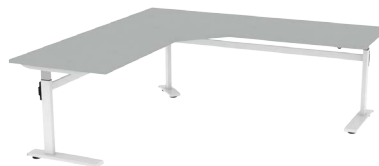

RAD1875

Wind up height adjustable rectangular desk.
1800L x 750D
Height range of 610mm to 910mm to top of the desk.

RAD2175

Wind up height adjustable rectangular desk.
2100L x 750D
Height range of 610mm to 910mm to top of the desk.

CAD18/600

Wind up height adjustable corner desk.
1800L x 1800L x 600D
Height range of 610mm to 910mm to top of the desk.

CAD21/600

Wind up height adjustable corner desk.
2100L x 2100L x 600D
Height range of 610mm to 910mm to top of the desk.

CAD18/750

Wind up height adjustable corner desk.
1800L x 1800L x 750D
Height range of 610mm to 910mm to top of the desk.

CAD21/750

Wind up height adjustable corner desk.
2100L x 2100L x 750D
Height range of 610mm to 910mm to top of the desk.

AD120DEG

Wind up height adjustable 120 degree desk.
1200L x 1200L x 600D
Height range of 610mm to 910mm to top of the desk.

HEIGHT ADJUSTABLE DESKS by WATTS COMMERCIAL FURNITURE

7 year warranty period applies to wind up height adjustable frames. Standard colours are White and Silver. Surcharge and additional lead times affect additional colours.