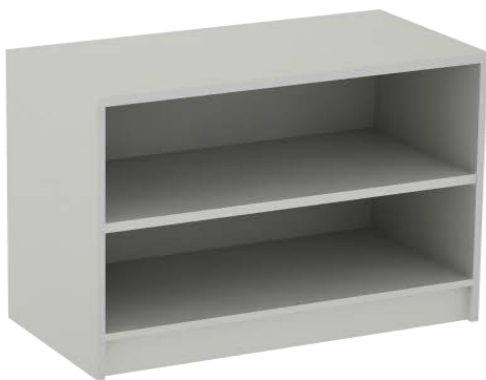

LOW STORAGE UNITS

LOW STORAGE UNITS from Watts Commercial Furniture are a necessity for areas that require additional storage without compromising desk space. Options also available as free standing units

LS1

Open Low Storage Unit
900w x 450d x 720h
1 adjustable shelf

LS2

Open Low Storage Unit
1200w x 450d x 720h
1 adjustable shelf

LS3

Open Low Storage Unit
900w x 600d x 720h
1 adjustable shelf

LS4

Open Low Storage Unit
1200w x 600d x 720h
1 adjustable shelf

LS5

Open Low Storage Unit
900w x 450d x 900h
2 adjustable shelves

LS6

Open Low Storage Unit
1200w x 450d x 900h
2 adjustables shelves

LD1

Low Storage Unit with Doors
900w x 450d x 720h
1 adjustable shelf
Lockable doors

LD2

Low Storage Unit with Doors
1200w x 450d x 720h
1 adjustable shelf
Lockable doors

LD3

Low Storage Unit with Doors
900w x 600d x 720h
1 adjustable shelf
Lockable doors

LD4

Low Storage Unit with Doors
1200w x 600d x 720h
1 adjustable shelf
Lockable doors