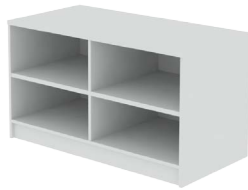

LOW STORAGE UNITS

LOW STORAGE UNITS from Watts Commercial Furniture are a necessity for areas that require additional storage without compromising desk space. Options also available as free standing units

LS1

Open Low Storage Unit
900w x 450d x 720h
1 adjustable shelf

LS2

Open Low Storage Unit
1200w x 450d x 720h
1 adjustable shelf

LS3

Open Low Storage Unit
900w x 600d x 720h
1 adjustable shelf

LS4

Open Low Storage Unit
1200w x 600d x 720h
1 adjustable shelf

LS5

Open Low Storage Unit
900w x 450d x 900h
2 adjustable shelves

LS6

Open Low Storage Unit
1200w x 450d x 900h
2 adjustables shelves

LD1

Low Storage Unit with Doors
900w x 450d x 720h
1 adjustable shelf
Lockable doors

LD2

Low Storage Unit with Doors
1200w x 450d x 720h
1 adjustable shelf
Lockable doors

LD3

Low Storage Unit with Doors
900w x 600d x 720h
1 adjustable shelf
Lockable doors

LD4

Low Storage Unit with Doors
1200w x 600d x 720h
1 adjustable shelf
Lockable doors