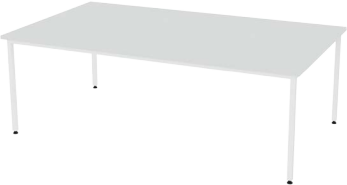

GPT4

Meeting table on metal frame
2100w x 750d x 720h
Frame available in black, white, or silver.

GPT5

Meeting table on metal frame
1500w x 900d x 720h
Frame available in black, white, or silver.

GPT6

Meeting table on metal frame
1800w x 900d x 720h
Frame available in black, white, or silver.

GPT7

Meeting table on metal frame.
2100w x 900d x 720h
Frame available in black, white, or silver.

GPT8

Meeting table on metal frame.
1500w x 1200d x 720h
Frame available in black, white, or silver.

GPT9

Meeting table on metal frame.
1800w x 1200d x 720h
Frame available in black, white, or silver.

GPT10

Meeting table on metal frame.
2100w x 1200d x 720h
Frame available in black, white, or silver.

FT1575

Flip top meeting table on castors.
1500w x 750d x 720h
Black upright with chrome base.

FT1590

Flip top meeting table on castors.
1500w x 900d x 720h
Black upright with chrome base.