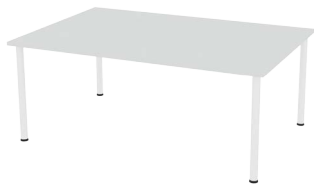

MEETING TABLES

The Watts Commercial Furniture range of **MEETING TABLES** come in a variety of different frames and finishes to suit your needs. The range covers meeting room tables, breakout area tables and mobile flip top tables. Custom sizes are available on request.

MT1

Meeting table on tube legs.
1500w x 750d x 720h
Frame available in chrome, black, white, or silver.

MT2

Meeting table on tube legs.
1500w x 900d x 720h
Frame available in chrome, black, white, or silver.

MT3

Meeting table on tube legs.
1800w x 900d x 720h
Frame available in chrome, black, white, or silver.

MT4

Meeting table on tube legs.
1800w x 1200d x 720h
Frame available in chrome, black, white, or silver.

MT5

Meeting table on tube legs.
900dia. x 720h
Frame available in chrome, black, white, or silver.

MT6

Meeting table on tube legs.
1200dia. x 720h
Frame available in chrome, black, white, or silver.

MT7

Meeting table on pedestal base.
750dia. x 720h
Pedestal base available in chrome, black, white, or silver.