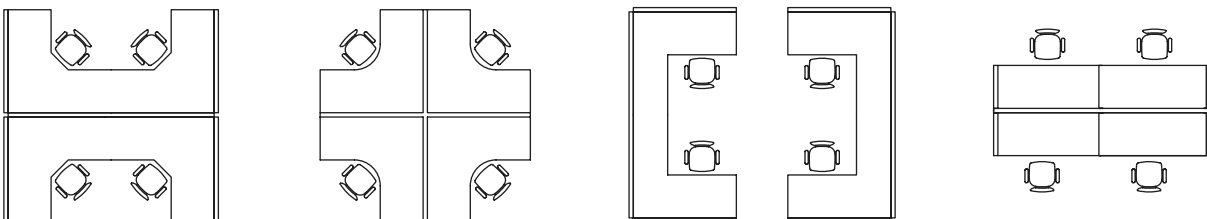

NOVO AND NOVO TECH by WATTS COMMERCIAL FURNITURE

All furniture supplied by Watts Commercial Furniture comes with a limited 10 year warranty. A warranty period of 7 years applies to all seating and 5 years for all metal items.