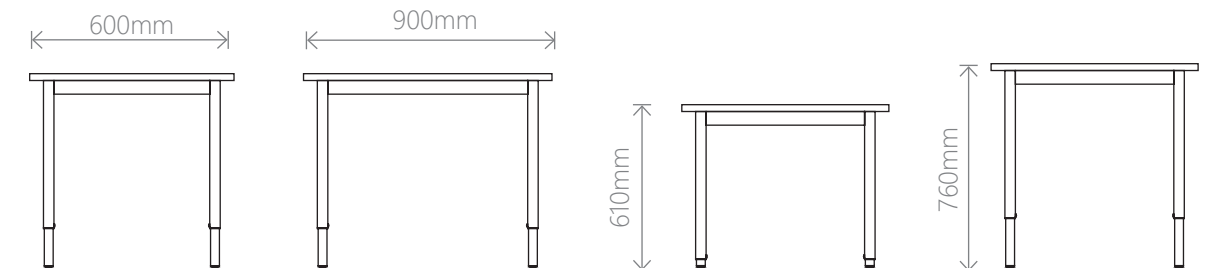

## NOVO AND NOVO TECH FRAME

The WCF **NOVO RANGE** is bold and timeless. Featuring a smart powdercoat finish, the Novo frame is available as either fixed height or technician height adjustable. Compatible with screens, caddies, and other accessories, the options are endless.

### Novo Tech Specifications

This workstation system has a height adjustment range of 610 to 760mm as per the requirements for height adjustability in the Australian Standards.

Standard top lengths: 1200 / 1500 / 1800 / 2100

Standard top depths: 600 / 750 / 900

Height Adjustment Range (610mm - 760mm in 25mm increments)