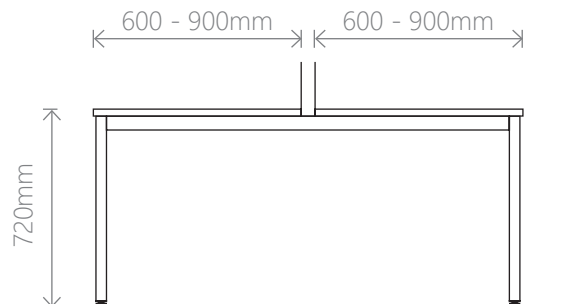

NOVO MAX FRAME

With its striking looks, the **NOVO MAX** is a clean and versatile workstation system. The Novo MAX is configurable to suit many layout options and can be utilised to suit any span length needed.

Novo Max Specifications

Standard top lengths: 1200 / 1500 / 1800 / 2100
Standard top depths: 600 / 750 / 900

Layout options

Our workstations are suitable in many configurations and combinations. Our under desk framing is easy to modify and adapt to new worktop configurations if the future calls for it. Optional partition screens to provides additional privacy to users. There are many accessories that are compatible with the Novo Range.