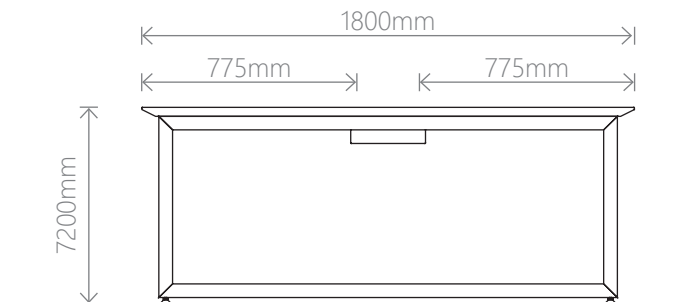

# OMEGA FRAME

The WCF **OMEGA FRAME** has been designed to with an open workplace in mind, which encourages communication and collaboration. The workstation features the Omega rail, which is compatible with a multitude of accessories to compliment your space.

### Omega specifications

This workstation system has a height of 720mm above floor level.  
 Standard top lengths: 1200 / 1500 / 1800 / 2100  
 Standard top depths: 775mm  
 Standard Top Thickness: 25mm  
 End top depth: 400mm  
 End top width: 1800mm

### Accessories

The Omega rail puts all of your accessories within an arms reach. Monitor arms, paper trays, or dividing screens can be mounted along the Omega rail to suit your preference.

Power and data access is solved with cleverly hidden underbench cable management to keep your workstation neat and tidy. Access to power and data can be achieved through the floor, or through power blades or poles to the ceiling.