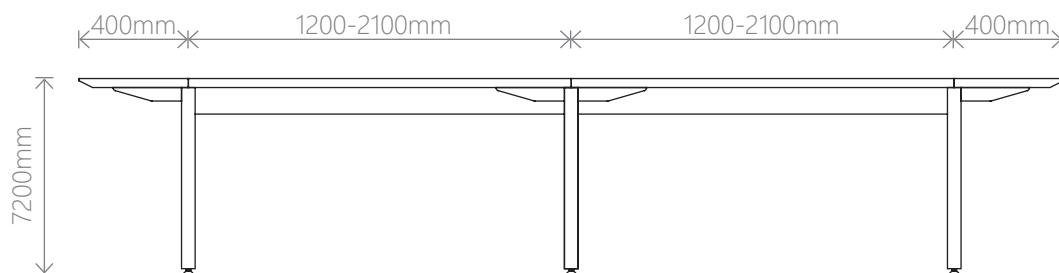

# OMEGA FRAME

The WCF **OMEGA FRAME** has been designed to with an open workplace in mind, which encourages communication and collaboration. The workstation features the Omega rail, which is compatible with a multitude of accessories to compliment your space.

### Omega specifications

This workstation system has a height of 720mm above floor level.  
 Standard top lengths: 1200 / 1500 / 1800 / 2100  
 Standard top depths: 775mm  
 Standard Top Thickness: 25mm  
 End top depth: 400mm  
 End top width: 1800mm

### Accessories

The Omega rail puts all of your accessories within an arms reach. Monitor arms, paper trays, or dividing screens can be mounted along the Omega rail to suit your preference.

Power and data access is solved with cleverly hidden underbench cable management to keep your workstation neat and tidy. Access to power and data can be achieved through the floor, or through power blades or poles to the ceiling.