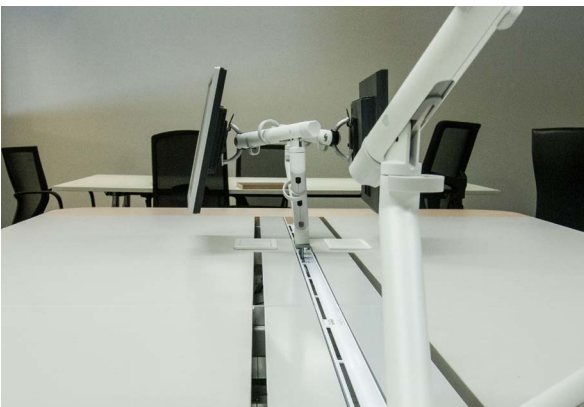

# OMEGA FRAME

The WCF **OMEGA FRAME** has been designed to with an open workplace in mind, which encourages communication and collaboration. The workstation features the Omega rail, which is compatible with a multitude of accessories to compliment your space.

### Omega specifications

This workstation system has a height of 720mm above floor level.  
 Standard top lengths: 1200 / 1500 / 1800 / 2100  
 Standard top depths: 775mm  
 Standard Top Thickness: 25mm  
 End top depth: 400mm  
 End top width: 1800mm

### Accessories

The Omega rail puts all of your accessories within an arms reach. Monitor arms, paper trays, or dividing screens can be mounted along the Omega rail to suit your preference.

Power and data access is solved with cleverly hidden underbench cable management to keep your workstation neat and tidy. Access to power and data can be achieved through the floor, or through power blades or poles to the ceiling.