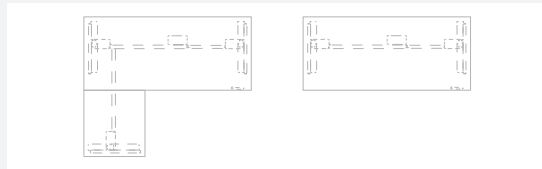

Get the fit for you

The Altura frame is available in straight desk and corner desk configurations. Each leg has adjustable horizontal positioning, to enable the frame for use as a workstation or as a meeting table. The Altura frame is available in three standard powdercoat colours: white, black and silver.

1300mm upper limit

645mm lower limit