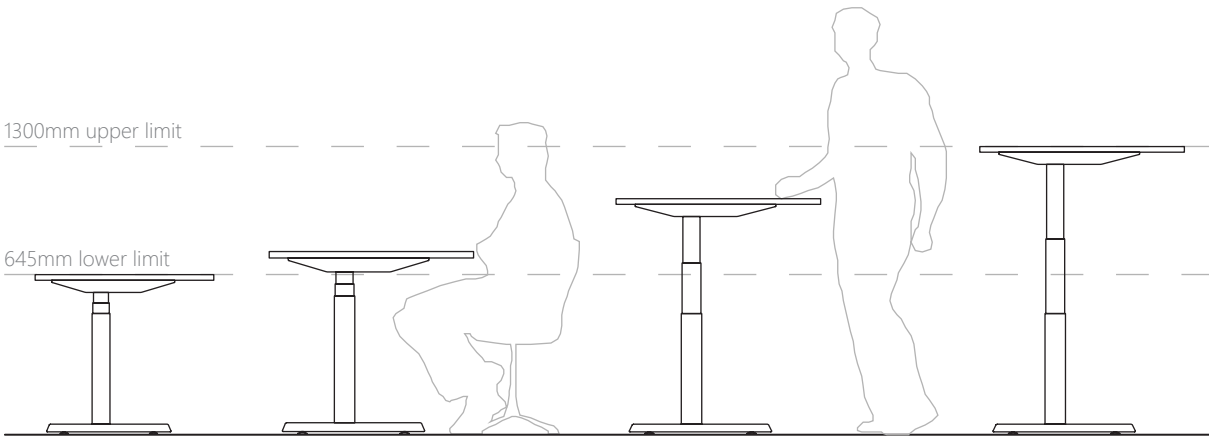

#### Connected

The Altura frame has optional bluetooth connectivity with iOS and Android devices to control height adjustment and activate pre-set height configurations.

#### Get the fit for you

The Altura frame is available in straight desk and corner desk configurations. Each leg has adjustable horizontal positioning, to enable the frame for use as a workstation or as a meeting table. The Altura frame is available in three standard powdercoat colours: white, black and silver.

1300mm upper limit

645mm lower limit

#### Altura Specifications

Height adjustment range: 645mm - 1300mm (up to 3 height settings can be user programmed)  
 Standard top length: 1400mm - 2100mm  
 Standard top depth: 600mm - 900mm  
 Standard corner desk size range: 1400mm x 1400mm - 2100mm x 2100mm  
 Weight capacity for straight desk: 130kg  
 Weight capacity for corner desk: 190kg