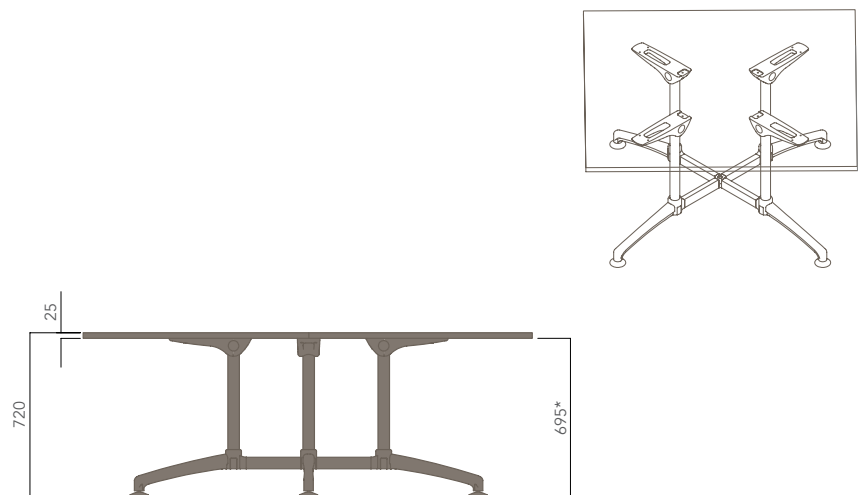

Round Top - 5 Star Gas Lift Base (Glides)

Round Top - 5 Star Gas Lift Base (Castors)

Square Top - 5 Star Gas Lift Base (Glides)

Square Top - 5 Star Gas Lift Base (Castors)

I.AM (MEETING TABLE).

Please refer to a physical sample.
Images are for an indicative reference only.
Actual product may vary slightly, depending upon model configurations.

Round Top - Multi-Leg Base

Square Top - Multi-Leg Base

I.AM (MEETING TABLE).

Please refer to a physical sample.
Images are for an indicative reference only.
Actual product may vary slightly, depending upon model configurations.

Rectangular Top - 2 Leg Set Base (600D - 900D)

Rectangular Top - 2 Leg Set Base (900D - 1300D)

I.AM (MEETING TABLE).

Please refer to a physical sample.
Images are for an indicative reference only.
Actual product may vary slightly, depending upon model configurations.