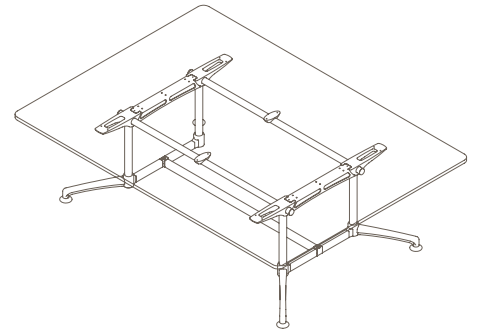

Round Top - 5 Star Gas Lift Base (Glides)

Round Top - 5 Star Gas Lift Base (Castors)

Square Top - 5 Star Gas Lift Base (Glides)

Square Top - 5 Star Gas Lift Base (Castors)

I.AM (MEETING TABLE).

Please refer to a physical sample.
Images are for an indicative reference only.
Actual product may vary slightly, depending upon model configurations.

Round Top - Multi-Leg Base

Square Top - Multi-Leg Base

I.AM (MEETING TABLE).

Please refer to a physical sample.
Images are for an indicative reference only.
Actual product may vary slightly, depending upon model configurations.

Rectangular Top - 2 Leg Set Base (600D - 900D)

Rectangular Top - 2 Leg Set Base (900D - 1300D)

I.AM (MEETING TABLE).

Please refer to a physical sample.
Images are for an indicative reference only.
Actual product may vary slightly, depending upon model configurations.