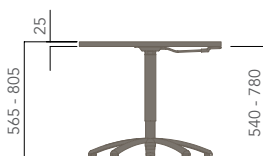

Round Top - 5 Star Base (Glides)

Round Top - 5 Star Base (Castors)

Square Top - 5 Star Base (Glides)

Square Top - 5 Star Base (Castors)

I.AM (MEETING TABLE).

Please refer to a physical sample.
 Images are for an indicative reference only.
 Actual product may vary slightly, depending upon model configurations.

Round Top - 5 Star Gas Lift Base (Glides)

Round Top - 5 Star Gas Lift Base (Castors)

Square Top - 5 Star Gas Lift Base (Glides)

Square Top - 5 Star Gas Lift Base (Castors)

I.AM (MEETING TABLE).

Please refer to a physical sample.
Images are for an indicative reference only.
Actual product may vary slightly, depending upon model configurations.