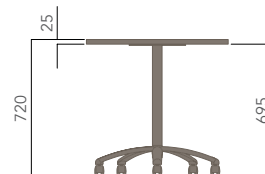

Round Top - 4 Star Base (Glides)

Round Top - 4 Star Base (Castors)

Square Top - 4 Star Base (Glides)

Square Top - 4 Star Base (Castors)

I.AM (MEETING TABLE).

Please refer to a physical sample.
Images are for an indicative reference only.
Actual product may vary slightly, depending upon model configurations.

Round Top - 5 Star Base (Glides)

Round Top - 5 Star Base (Castors)

Square Top - 5 Star Base (Glides)

Square Top - 5 Star Base (Castors)

I.AM (MEETING TABLE).

Please refer to a physical sample.
 Images are for an indicative reference only.
 Actual product may vary slightly, depending upon model configurations.