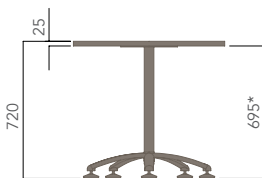

Round Top - 4 Star Base (Glides)

Round Top - 4 Star Base (Castors)

Square Top - 4 Star Base (Glides)

Square Top - 4 Star Base (Castors)

I.AM (MEETING TABLE).

Please refer to a physical sample.
Images are for an indicative reference only.
Actual product may vary slightly, depending upon model configurations.

Round Top - 5 Star Base (Glides)

Round Top - 5 Star Base (Castors)

Square Top - 5 Star Base (Glides)

Square Top - 5 Star Base (Castors)

I.AM (MEETING TABLE).

Please refer to a physical sample.
 Images are for an indicative reference only.
 Actual product may vary slightly, depending upon model configurations.