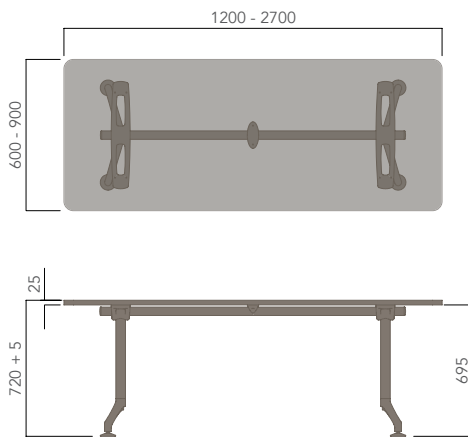

Round Top - 5 Star Gas Lift Base (Glides)

Round Top - 5 Star Gas Lift Base (Castors)

Square Top - 5 Star Gas Lift Base (Glides)

Square Top - 5 Star Gas Lift Base (Castors)

I.AM (MEETING TABLE).

Please refer to a physical sample.
Images are for an indicative reference only.
Actual product may vary slightly, depending upon model configurations.

Round Top - Multi-Leg Base

Square Top - Multi-Leg Base

I.AM (MEETING TABLE).

Please refer to a physical sample.
Images are for an indicative reference only.
Actual product may vary slightly, depending upon model configurations.