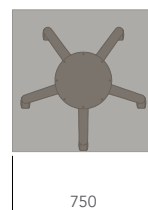

TOP: "FINISHES - BOARDS - GROUP 1"

FRAME: "BLACK TEXTURE LEG WITH POLISHED ALUMINIUM FEET"

I.AM (MEETING TABLE).

Please refer to a physical sample.
Images are for an indicative reference only.
Actual product may vary slightly, depending upon model configurations.

Round Top - 4 Star Base (Glides)

Round Top - 4 Star Base (Castors)

Square Top - 4 Star Base (Glides)

Square Top - 4 Star Base (Castors)

I.AM (MEETING TABLE).

Please refer to a physical sample.
Images are for an indicative reference only.
Actual product may vary slightly, depending upon model configurations.

Round Top - 5 Star Base (Glides)

Round Top - 5 Star Base (Castors)

Square Top - 5 Star Base (Glides)

Square Top - 5 Star Base (Castors)

I.AM (MEETING TABLE).

Please refer to a physical sample.
 Images are for an indicative reference only.
 Actual product may vary slightly, depending upon model configurations.