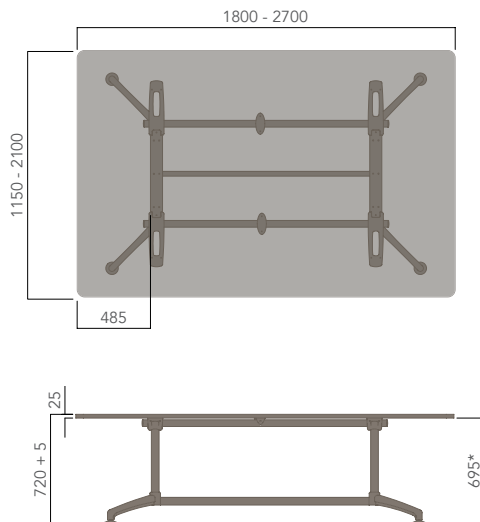

Round Top - 5 Star Gas Lift Base (Glides)

Round Top - 5 Star Gas Lift Base (Castors)

Square Top - 5 Star Gas Lift Base (Glides)

Square Top - 5 Star Gas Lift Base (Castors)

I.AM (MEETING TABLE).

Please refer to a physical sample.
Images are for an indicative reference only.
Actual product may vary slightly, depending upon model configurations.

Round Top - Multi-Leg Base

Square Top - Multi-Leg Base

I.AM (MEETING TABLE).

Please refer to a physical sample.
Images are for an indicative reference only.
Actual product may vary slightly, depending upon model configurations.

Rectangular Top - 2 Leg Set Base (600D - 900D)

Rectangular Top - 2 Leg Set Base (900D - 1300D)

I.AM (MEETING TABLE).

Please refer to a physical sample.
Images are for an indicative reference only.
Actual product may vary slightly, depending upon model configurations.