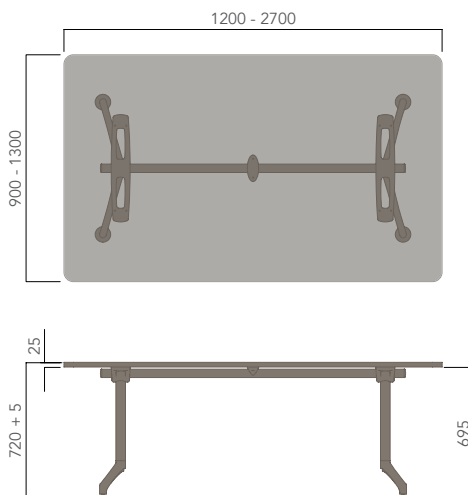

Round Top - 5 Star Gas Lift Base (Glides)

Round Top - 5 Star Gas Lift Base (Castors)

Square Top - 5 Star Gas Lift Base (Glides)

Square Top - 5 Star Gas Lift Base (Castors)

I.AM (MEETING TABLE).

Please refer to a physical sample.
Images are for an indicative reference only.
Actual product may vary slightly, depending upon model configurations.

Round Top - Multi-Leg Base

Square Top - Multi-Leg Base

I.AM (MEETING TABLE).

Please refer to a physical sample.
Images are for an indicative reference only.
Actual product may vary slightly, depending upon model configurations.

Rectangular Top - 2 Leg Set Base (600D - 900D)

Rectangular Top - 2 Leg Set Base (900D - 1300D)

I.AM (MEETING TABLE).

Please refer to a physical sample.
Images are for an indicative reference only.
Actual product may vary slightly, depending upon model configurations.