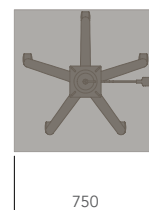

Round Top - 5 Star Base (Glides)

Round Top - 5 Star Base (Castors)

Square Top - 5 Star Base (Glides)

Square Top - 5 Star Base (Castors)

I.AM (MEETING TABLE).

Please refer to a physical sample.
 Images are for an indicative reference only.
 Actual product may vary slightly, depending upon model configurations.

Round Top - 5 Star Gas Lift Base (Glides)

Round Top - 5 Star Gas Lift Base (Castors)

Square Top - 5 Star Gas Lift Base (Glides)

Square Top - 5 Star Gas Lift Base (Castors)

I.AM (MEETING TABLE).

Please refer to a physical sample.
Images are for an indicative reference only.
Actual product may vary slightly, depending upon model configurations.