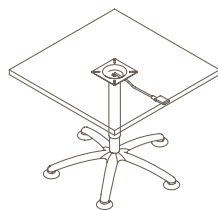

Round Top - 5 Star Base (Glides)

Round Top - 5 Star Base (Castors)

Square Top - 5 Star Base (Glides)

Square Top - 5 Star Base (Castors)

I.AM (MEETING TABLE).

Please refer to a physical sample.
 Images are for an indicative reference only.
 Actual product may vary slightly, depending upon model configurations.

Round Top - 5 Star Gas Lift Base (Glides)

Round Top - 5 Star Gas Lift Base (Castors)

Square Top - 5 Star Gas Lift Base (Glides)

Square Top - 5 Star Gas Lift Base (Castors)

I.AM (MEETING TABLE).

Please refer to a physical sample.
Images are for an indicative reference only.
Actual product may vary slightly, depending upon model configurations.

Round Top - Multi-Leg Base

Square Top - Multi-Leg Base

I.AM (MEETING TABLE).

Please refer to a physical sample.
Images are for an indicative reference only.
Actual product may vary slightly, depending upon model configurations.