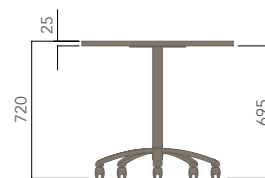

Round Top - 4 Star Base (Glides)

Round Top - 4 Star Base (Castors)

Square Top - 4 Star Base (Glides)

Square Top - 4 Star Base (Castors)

I.AM (MEETING TABLE).

Please refer to a physical sample.
Images are for an indicative reference only.
Actual product may vary slightly, depending upon model configurations.

Round Top - 5 Star Base (Glides)

Round Top - 5 Star Base (Castors)

Square Top - 5 Star Base (Glides)

Square Top - 5 Star Base (Castors)

I.AM (MEETING TABLE).

Please refer to a physical sample.
 Images are for an indicative reference only.
 Actual product may vary slightly, depending upon model configurations.