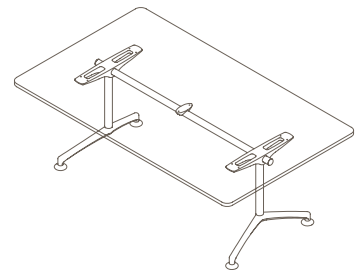

Round Top - 5 Star Gas Lift Base (Glides)

Round Top - 5 Star Gas Lift Base (Castors)

Square Top - 5 Star Gas Lift Base (Glides)

Square Top - 5 Star Gas Lift Base (Castors)

I.AM (MEETING TABLE).

Please refer to a physical sample.
Images are for an indicative reference only.
Actual product may vary slightly, depending upon model configurations.

Round Top - Multi-Leg Base

Square Top - Multi-Leg Base

I.AM (MEETING TABLE).

Please refer to a physical sample.
Images are for an indicative reference only.
Actual product may vary slightly, depending upon model configurations.

Rectangular Top - 2 Leg Set Base (600D - 900D)

Rectangular Top - 2 Leg Set Base (900D - 1300D)

I.AM (MEETING TABLE).

Please refer to a physical sample.
Images are for an indicative reference only.
Actual product may vary slightly, depending upon model configurations.