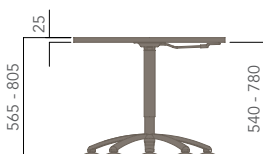

Round Top - 4 Star Base (Glides)

Round Top - 4 Star Base (Castors)

Square Top - 4 Star Base (Glides)

Square Top - 4 Star Base (Castors)

I.AM (MEETING TABLE).

Please refer to a physical sample.
Images are for an indicative reference only.
Actual product may vary slightly, depending upon model configurations.

Round Top - 5 Star Base (Glides)

Round Top - 5 Star Base (Castors)

Square Top - 5 Star Base (Glides)

Square Top - 5 Star Base (Castors)

I.AM (MEETING TABLE).

Please refer to a physical sample.
 Images are for an indicative reference only.
 Actual product may vary slightly, depending upon model configurations.

Round Top - 5 Star Gas Lift Base (Glides)

Round Top - 5 Star Gas Lift Base (Castors)

Square Top - 5 Star Gas Lift Base (Glides)

Square Top - 5 Star Gas Lift Base (Castors)

I.AM (MEETING TABLE).

Please refer to a physical sample.
Images are for an indicative reference only.
Actual product may vary slightly, depending upon model configurations.