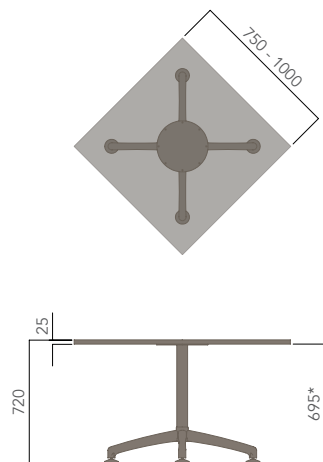

I.AM (MEETING TABLE).

Please refer to a physical sample.
Images are for an indicative reference only.
Actual product may vary slightly, depending upon model configurations.

Round Top - 4 Star Base (Glides)

Round Top - 4 Star Base (Castors)