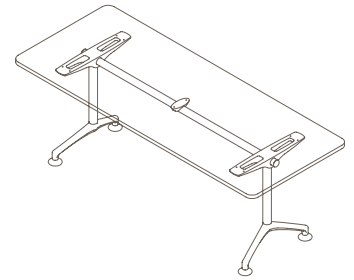

Round Top - 5 Star Base (Glides)

Round Top - 5 Star Base (Castors)

Square Top - 5 Star Base (Glides)

Square Top - 5 Star Base (Castors)

I.AM (MEETING TABLE).

Please refer to a physical sample.
 Images are for an indicative reference only.
 Actual product may vary slightly, depending upon model configurations.

Round Top - 5 Star Gas Lift Base (Glides)

Round Top - 5 Star Gas Lift Base (Castors)

Square Top - 5 Star Gas Lift Base (Glides)

Square Top - 5 Star Gas Lift Base (Castors)

I.AM (MEETING TABLE).

Please refer to a physical sample.
Images are for an indicative reference only.
Actual product may vary slightly, depending upon model configurations.

Round Top - Multi-Leg Base

Square Top - Multi-Leg Base

I.AM (MEETING TABLE).

Please refer to a physical sample.
Images are for an indicative reference only.
Actual product may vary slightly, depending upon model configurations.

Rectangular Top - 2 Leg Set Base (600D - 900D)

Rectangular Top - 2 Leg Set Base (900D - 1300D)

I.AM (MEETING TABLE).

Please refer to a physical sample.
Images are for an indicative reference only.
Actual product may vary slightly, depending upon model configurations.