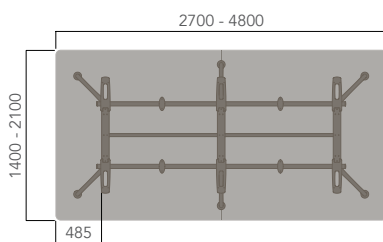

I.AM (MEETING TABLE).

Please refer to a physical sample.
Images are for an indicative reference only.
Actual product may vary slightly, depending upon model configurations.

Rectangular Top - Multi-Leg Base(4)