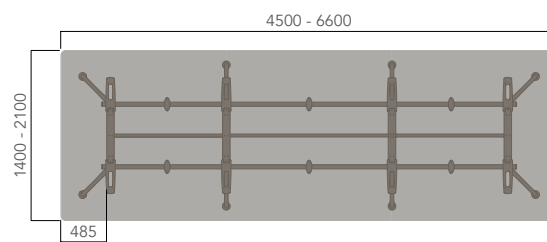

I.AM (MEETING TABLE).

Please refer to a physical sample.
Images are for an indicative reference only.
Actual product may vary slightly, depending upon model configurations.

Rectangular Top - Multi-Leg Base(4)