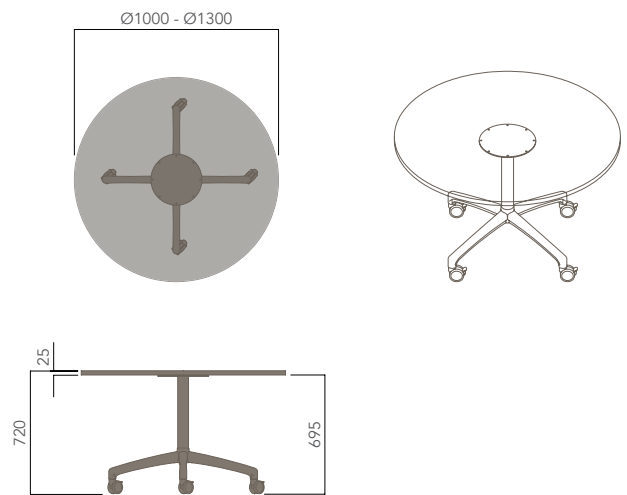

Ø1400 - Ø2100

750W x 750D - 1000W x 1000D

750W x 750D

750W x 750D

1050W x 1050D - 1800W x 1800D

1200W x 600D - 2700W x 1300D

1800W x 1150D - 8400W x 2100D

STANDARD FINISHES:

TOP: "FINISHES - BOARDS - GROUP 1"

FRAME: "BLACK TEXTURE LEG WITH POLISHED ALUMINIUM FEET"

I.AM (MEETING TABLE).

Please refer to a physical sample.
Images are for an indicative reference only.
Actual product may vary slightly, depending upon model configurations.

Round Top - 4 Star Base (Glides)

Round Top - 4 Star Base (Castors)

Square Top - 4 Star Base (Glides)

Square Top - 4 Star Base (Castors)

I.AM (MEETING TABLE).

Please refer to a physical sample.
Images are for an indicative reference only.
Actual product may vary slightly, depending upon model configurations.