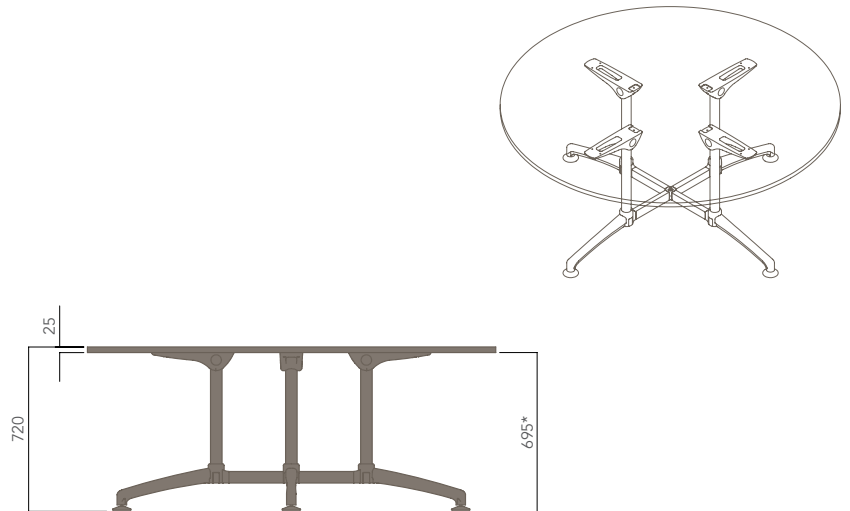

Round Top - 5 Star Gas Lift Base (Glides)

Round Top - 5 Star Gas Lift Base (Castors)

Square Top - 5 Star Gas Lift Base (Glides)

Square Top - 5 Star Gas Lift Base (Castors)

I.AM (MEETING TABLE).

Please refer to a physical sample.
Images are for an indicative reference only.
Actual product may vary slightly, depending upon model configurations.

Round Top - Multi-Leg Base

Square Top - Multi-Leg Base

I.AM (MEETING TABLE).

Please refer to a physical sample.
Images are for an indicative reference only.
Actual product may vary slightly, depending upon model configurations.

Rectangular Top - 2 Leg Set Base (600D - 900D)

Rectangular Top - 2 Leg Set Base (900D - 1300D)

I.AM (MEETING TABLE).

Please refer to a physical sample.
Images are for an indicative reference only.
Actual product may vary slightly, depending upon model configurations.