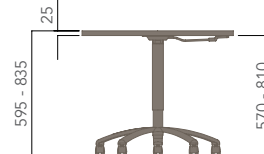

Round Top - 5 Star Base (Glides)

Round Top - 5 Star Base (Castors)

Square Top - 5 Star Base (Glides)

Square Top - 5 Star Base (Castors)

I.AM (MEETING TABLE).

Please refer to a physical sample.
 Images are for an indicative reference only.
 Actual product may vary slightly, depending upon model configurations.

Round Top - 5 Star Gas Lift Base (Glides)

Round Top - 5 Star Gas Lift Base (Castors)

Square Top - 5 Star Gas Lift Base (Glides)

Square Top - 5 Star Gas Lift Base (Castors)

I.AM (MEETING TABLE).

Please refer to a physical sample.
Images are for an indicative reference only.
Actual product may vary slightly, depending upon model configurations.