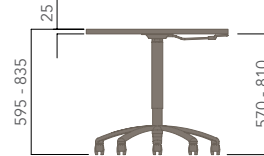

Round Top - 5 Star Base (Glides)

Round Top - 5 Star Base (Castors)

Square Top - 5 Star Base (Glides)

Square Top - 5 Star Base (Castors)

I.AM (MEETING TABLE).

Please refer to a physical sample.
 Images are for an indicative reference only.
 Actual product may vary slightly, depending upon model configurations.

Round Top - 5 Star Gas Lift Base (Glides)

Round Top - 5 Star Gas Lift Base (Castors)

Square Top - 5 Star Gas Lift Base (Glides)

Square Top - 5 Star Gas Lift Base (Castors)

I.AM (MEETING TABLE).

Please refer to a physical sample.
Images are for an indicative reference only.
Actual product may vary slightly, depending upon model configurations.

Round Top - Multi-Leg Base

Square Top - Multi-Leg Base

I.AM (MEETING TABLE).

Please refer to a physical sample.
Images are for an indicative reference only.
Actual product may vary slightly, depending upon model configurations.