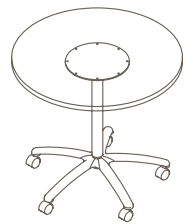

Round Top - 4 Star Base (Glides)

Round Top - 4 Star Base (Castors)

Square Top - 4 Star Base (Glides)

Square Top - 4 Star Base (Castors)

I.AM (MEETING TABLE).

Please refer to a physical sample.
Images are for an indicative reference only.
Actual product may vary slightly, depending upon model configurations.

Round Top - 5 Star Base (Glides)

Round Top - 5 Star Base (Castors)

Square Top - 5 Star Base (Glides)

Square Top - 5 Star Base (Castors)

I.AM (MEETING TABLE).

Please refer to a physical sample.
 Images are for an indicative reference only.
 Actual product may vary slightly, depending upon model configurations.