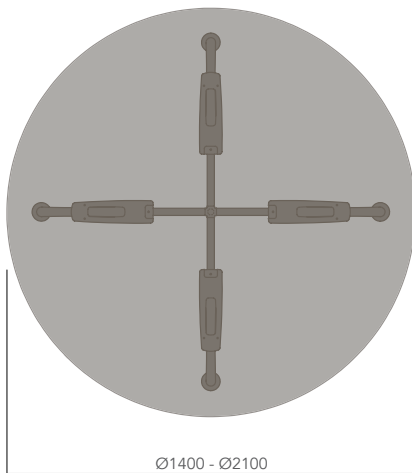

Round Top - 5 Star Gas Lift Base (Glides)

Round Top - 5 Star Gas Lift Base (Castors)

Square Top - 5 Star Gas Lift Base (Glides)

Square Top - 5 Star Gas Lift Base (Castors)

I.AM (MEETING TABLE).

Please refer to a physical sample.
Images are for an indicative reference only.
Actual product may vary slightly, depending upon model configurations.

Round Top - Multi-Leg Base

Square Top - Multi-Leg Base

I.AM (MEETING TABLE).

Please refer to a physical sample.
Images are for an indicative reference only.
Actual product may vary slightly, depending upon model configurations.