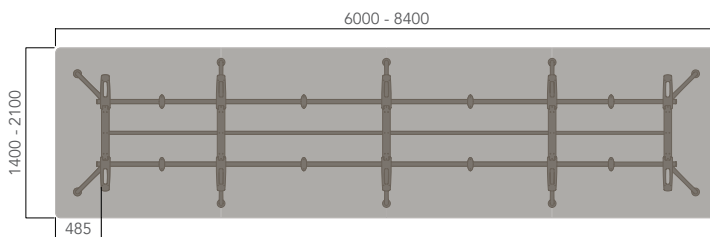

Rectangular Top - Multi-Leg Base(6)

Rectangular Top - Multi-Leg Base(8)