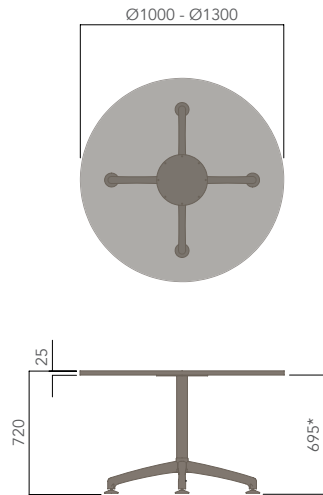

SQUARE TOP (5 STAR GAS LIFT BASE, 565H-805H)

SQUARE TOP (MULTI-LEG BASE, 720H)

RECTANGULAR TOP (2 LEG SET BASE, 720H)

RECTANGULAR TOP (MULTI-LEG BASE, 720H)

TABLE TOP SIZE (mm)

Ø1000 - Ø1300

Ø750 - Ø1000

Ø750 - Ø1000

Ø1400 - Ø2100

750W x 750D - 1000W x 1000D

750W x 750D

750W x 750D

1050W x 1050D - 1800W x 1800D

1200W x 600D - 2700W x 1300D

1800W x 1150D - 8400W x 2100D

STANDARD FINISHES:

TOP: "FINISHES - BOARDS - GROUP 1"

FRAME: "BLACK TEXTURE LEG WITH POLISHED ALUMINIUM FEET"

I.AM (MEETING TABLE).

Please refer to a physical sample.
Images are for an indicative reference only.
Actual product may vary slightly, depending upon model configurations.