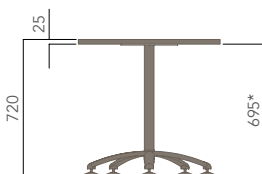

Round Top - 4 Star Base (Glides)

Round Top - 4 Star Base (Castors)

Square Top - 4 Star Base (Glides)

Square Top - 4 Star Base (Castors)

I.AM (MEETING TABLE).

Please refer to a physical sample.
Images are for an indicative reference only.
Actual product may vary slightly, depending upon model configurations.

Round Top - 5 Star Base (Glides)

Round Top - 5 Star Base (Castors)

Square Top - 5 Star Base (Glides)

Square Top - 5 Star Base (Castors)

I.AM (MEETING TABLE).

Please refer to a physical sample.
 Images are for an indicative reference only.
 Actual product may vary slightly, depending upon model configurations.