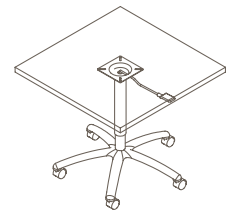

Round Top - 5 Star Base (Glides)

Round Top - 5 Star Base (Castors)

Square Top - 5 Star Base (Glides)

Square Top - 5 Star Base (Castors)

I.AM (MEETING TABLE).

Please refer to a physical sample.
 Images are for an indicative reference only.
 Actual product may vary slightly, depending upon model configurations.

Round Top - 5 Star Gas Lift Base (Glides)

Round Top - 5 Star Gas Lift Base (Castors)

Square Top - 5 Star Gas Lift Base (Glides)

Square Top - 5 Star Gas Lift Base (Castors)

I.AM (MEETING TABLE).

Please refer to a physical sample.
Images are for an indicative reference only.
Actual product may vary slightly, depending upon model configurations.