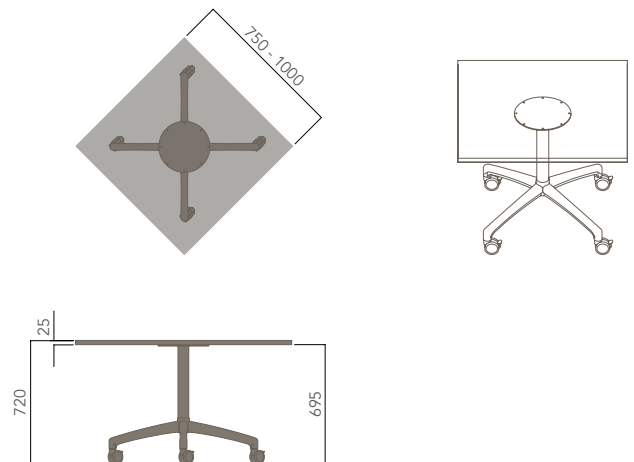

TOP: "FINISHES - BOARDS - GROUP 1"

FRAME: "BLACK TEXTURE LEG WITH POLISHED ALUMINIUM FEET"

I.AM (MEETING TABLE).

Please refer to a physical sample.
Images are for an indicative reference only.
Actual product may vary slightly, depending upon model configurations.

Round Top - 4 Star Base (Glides)

Round Top - 4 Star Base (Castors)

Square Top - 4 Star Base (Glides)

Square Top - 4 Star Base (Castors)

I.AM (MEETING TABLE).

Please refer to a physical sample.
Images are for an indicative reference only.
Actual product may vary slightly, depending upon model configurations.