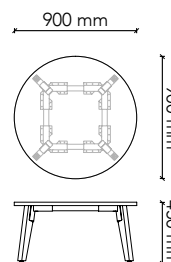

LEG90C

Table Size: Ø900 x 450H
Tabletop Colour: Group 1 (standard)
Edge Profile: 2mm ABS (standard)
Base: Tasmanian Oak (standard)
Base Options: American Oak
European Beech
American Walnut
Black painted timber grain