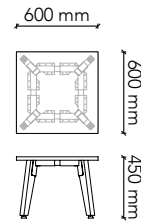

### DIMENSIONS

	WIDTH (mm)	DEPTH (mm)	HEIGHT (mm)
LEG60C	Ø600	Ø600	450
LEG75C	Ø750	Ø750	450
LEG90C	Ø900	Ø900	450
LEG6060C	600	600	450
LEG7575C	750	750	450
LEG9090C	900	900	450
LEG1260C	1200	600	450

**LEG75C**

Table Size: Ø750 x 450H  
Tabletop Colour: Group 1 (standard)  
Edge Profile: 2mm ABS (standard)  
Base: Tasmanian Oak (standard)  
Base Options: American Oak  
European Beech  
American Walnut  
Black painted timber grain

**LEG90C**

Table Size: Ø900 x 450H  
Tabletop Colour: Group 1 (standard)  
Edge Profile: 2mm ABS (standard)  
Base: Tasmanian Oak (standard)  
Base Options: American Oak  
European Beech  
American Walnut  
Black painted timber grain

**LEG7575C**

Table Size: 750W x 750D x 450H  
 Tabletop Colour: Group 1 (standard)  
 Edge Profile: 2mm ABS (standard)  
 Base: Tasmanian Oak (standard)  
 Base Options: American Oak  
 European Beech  
 American Walnut  
 Black painted timber grain