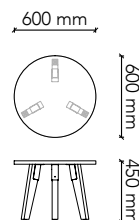

### DIMENSIONS

	WIDTH (mm)	DEPTH (mm)	HEIGHT (mm)
LEG60C	Ø600	Ø600	450
LEG75C	Ø750	Ø750	450
LEG90C	Ø900	Ø900	450
LEG6060C	600	600	450
LEG7575C	750	750	450
LEG9090C	900	900	450
LEG1260C	1200	600	450

**LEG75C**

Table Size: Ø750 x 450H  
Tabletop Colour: Group 1 (standard)  
Edge Profile: 2mm ABS (standard)  
Base: Tasmanian Oak (standard)  
Base Options: American Oak  
European Beech  
American Walnut  
Black painted timber grain

**LEG7575C**

Table Size: 750W x 750D x 450H  
 Tabletop Colour: Group 1 (standard)  
 Edge Profile: 2mm ABS (standard)  
 Base: Tasmanian Oak (standard)  
 Base Options: American Oak  
 European Beech  
 American Walnut  
 Black painted timber grain

**LEG1260C**

Table Size: 1200W x 600D x 450H  
 Tabletop Colour: Group 1 (standard)  
 Edge Profile: 2mm ABS (standard)  
 Base: Tasmanian Oak (standard)  
 Base Options: American Oak  
 European Beech  
 American Walnut  
 Black painted timber grain