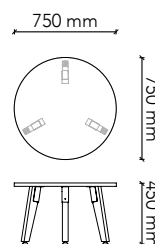

### DIMENSIONS

	WIDTH (mm)	DEPTH (mm)	HEIGHT (mm)
LEG60C	Ø600	Ø600	450
LEG75C	Ø750	Ø750	450
LEG90C	Ø900	Ø900	450
LEG6060C	600	600	450
LEG7575C	750	750	450
LEG9090C	900	900	450
LEG1260C	1200	600	450

### Standard Finishes:

Top: "Finishes - Boards - Group 1" range  
Frame: "Finishes - Powder Coat - Workstation, Table Frame" range  
Leg: "Tasmanian Oak"

**LEG60C**

Table Size: Ø600 x 450H  
Tabletop Colour: Group 1 (standard)  
Edge Profile: 2mm ABS (standard)  
Base: Tasmanian Oak (standard)  
Base Options: American Oak  
European Beech  
American Walnut  
Black painted timber grain

**LEG75C**

Table Size: Ø750 x 450H  
Tabletop Colour: Group 1 (standard)  
Edge Profile: 2mm ABS (standard)  
Base: Tasmanian Oak (standard)  
Base Options: American Oak  
European Beech  
American Walnut  
Black painted timber grain

**LEG6060C**

Table Size: 600W x 600D x 450H  
 Tabletop Colour: Group 1 (standard)  
 Edge Profile: 2mm ABS (standard)  
 Base: Tasmanian Oak (standard)  
 Base Options: American Oak  
 European Beech  
 American Walnut  
 Black painted timber grain