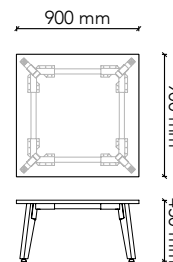

LEG9090C

Table Size: 900W x 900D x 450H
Tabletop Colour: Group 1 (standard)
Edge Profile: 2mm ABS (standard)
Base: Tasmanian Oak (standard)
Base Options: American Oak
European Beech
American Walnut
Black painted timber grain