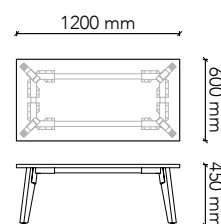

LEG1260C

Table Size: 1200W x 600D x 450H
Tabletop Colour: Group 1 (standard)
Edge Profile: 2mm ABS (standard)
Base: Tasmanian Oak (standard)
Base Options: American Oak
European Beech
American Walnut
Black painted timber grain