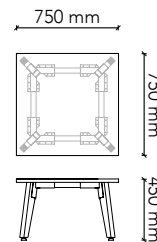

LEG7575C

Table Size: 750W x 750D x 450H
Tabletop Colour: Group 1 (standard)
Edge Profile: 2mm ABS (standard)
Base: Tasmanian Oak (standard)
Base Options: American Oak
European Beech
American Walnut
Black painted timber grain