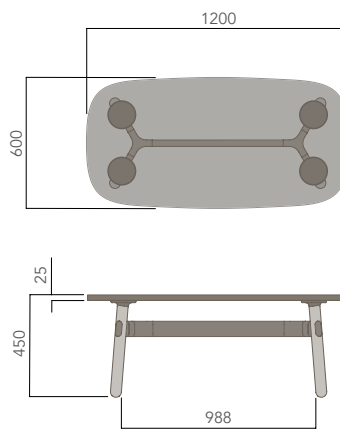

OKD-1012 (Melamine top)