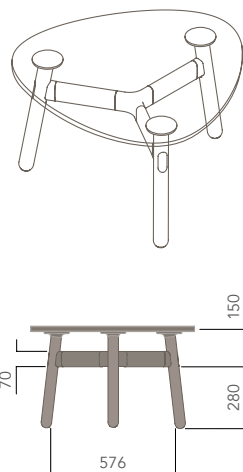

DIMENSIONS

	WIDTH (mm)	DEPTH (mm)	HEIGHT (mm)
OKD-1060 (Melamine Top)	800	820	450
OKG-1060 (Glass Top)	800	820	450
OKD-1012 (Melamine Top)	1200	600	450
OKG-1012 (Glass Top)	1200	600	450

Standard Finishes:

Top: "Finishes - Boards - Group 1" Or "Clear Glass Top"

Frame: "Blanc Powdercoated (White Satin)"

Leg: "Solid Ash Timber"

OKIDOKI (COFFEE TABLE).

Please refer to a physical sample.
 Images are for an indicative reference only.
 Actual product may vary slightly, depending upon model configurations.

OKD-1060 (Melamine top)

OKD-1012 (Melamine top)

OKG-1060 (Glass top)

OKG-1012 (Glass top)