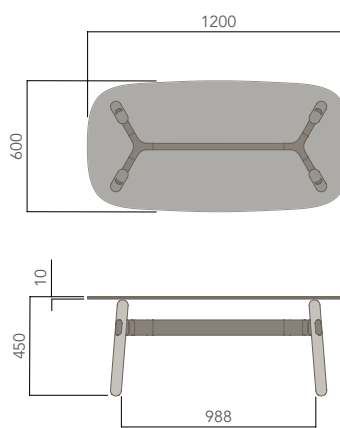

OKG-1012 (Glass top)