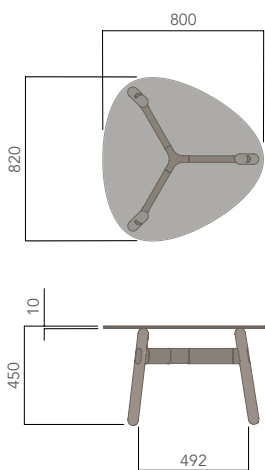

DIMENSIONS

	WIDTH (mm)	DEPTH (mm)	HEIGHT (mm)
OKD-1060 (Melamine Top)	800	820	450
OKG-1060 (Glass Top)	800	820	450
OKD-1012 (Melamine Top)	1200	600	450
OKG-1012 (Glass Top)	1200	600	450

Standard Finishes:

Top: "Finishes - Boards - Group 1" Or "Clear Glass Top"

Frame: "Blanc Powdercoated (White Satin)"

Leg: "Solid Ash Timber"

OKIDOKI (COFFEE TABLE).

Please refer to a physical sample.
 Images are for an indicative reference only.
 Actual product may vary slightly, depending upon model configurations.

OKD-1060 (Melamine top)

OKD-1012 (Melamine top)

OKG-1060 (Glass top)

OKG-1012 (Glass top)