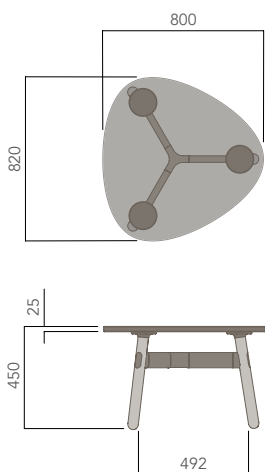

DIMENSIONS

	WIDTH (mm)	DEPTH (mm)	HEIGHT (mm)
OKD-1060 (Melamine Top)	800	820	450
OKG-1060 (Glass Top)	800	820	450
OKD-1012 (Melamine Top)	1200	600	450
OKG-1012 (Glass Top)	1200	600	450

Standard Finishes:

Top: "Finishes - Boards - Group 1" Or "Clear Glass Top"

Frame: "Blanc Powdercoated (White Satin)"

Leg: "Solid Ash Timber"

OKIDOKI (COFFEE TABLE).

Please refer to a physical sample.
 Images are for an indicative reference only.
 Actual product may vary slightly, depending upon model configurations.