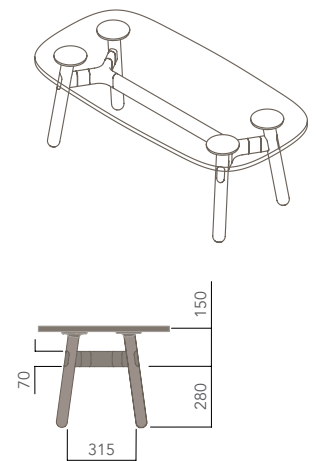

OKD-1012 (Melamine top)