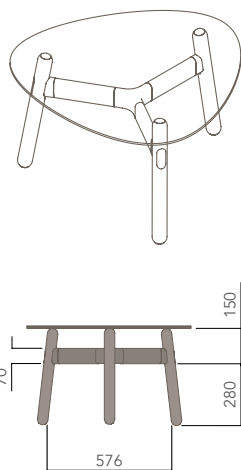

DIMENSIONS

	WIDTH (mm)	DEPTH (mm)	HEIGHT (mm)
OKD-1060 (Melamine Top)	800	820	450
OKG-1060 (Glass Top)	800	820	450
OKD-1012 (Melamine Top)	1200	600	450
OKG-1012 (Glass Top)	1200	600	450

Standard Finishes:

Top: "Finishes - Boards - Group 1" Or "Clear Glass Top"

Frame: "Blanc Powdercoated (White Satin)"

Leg: "Solid Ash Timber"

OKIDOKI (COFFEE TABLE).

Please refer to a physical sample.
 Images are for an indicative reference only.
 Actual product may vary slightly, depending upon model configurations.

OKD-1060 (Melamine top)

OKD-1012 (Melamine top)

OKG-1060 (Glass top)

OKG-1012 (Glass top)