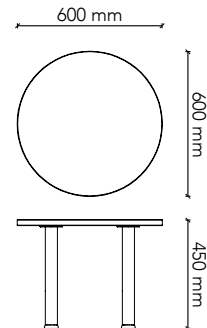

DIMENSIONS

	WIDTH (mm)	DEPTH (mm)	HEIGHT (mm)
CT1	600	600	450
CT2	1200	600	450
CT3	900	900	450
CT4	Ø600	Ø600	450
CT5	Ø750	Ø750	450
CT6	Ø900	Ø900	450

Standard Finishes:

Top: "Finishes - Boards - Group 1" range
Base: "Chrome"

Round Tubular Base.

Coffee Table

Watts.

CT1

Table Size: 600W x 600D x 450H
Tabletop Colour: Group 1 (standard)
Colour Option1: Group 2
Colour Option2: Veneer Range
Base Colour: Chrome (standard)
Colour Option: Powder Coat Range

CT2

Table Size: 1200W x 600D x 450H
Tabletop Colour: Group 1 (standard)
Colour Option1: Group 2
Colour Option2: Veneer Range
Base Colour: Chrome (standard)
Colour Option: Powder Coat Range

CT3

Table Size: 900W x 900D x 450H
Tabletop Colour: Group 1 (standard)
Colour Option1: Group 2
Colour Option2: Veneer Range
Base Colour: Chrome (standard)
Colour Option: Powder Coat Range

Round Tubular Base.

Coffee Table

Watts.

CT4

Table Size: Ø600 x 450H
Tabletop Colour: Group 1 (standard)
Colour Option1: Group 2
Colour Option2: Veneer Range
Base Colour: Chrome (standard)
Colour Option: Powder Coat Range