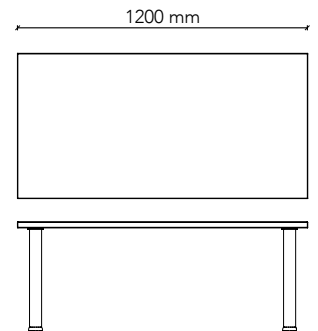

DIMENSIONS

	WIDTH (mm)	DEPTH (mm)	HEIGHT (mm)
CT1	600	600	450
CT2	1200	600	450
CT3	900	900	450
CT4	Ø600	Ø600	450
CT5	Ø750	Ø750	450
CT6	Ø900	Ø900	450

Standard Finishes:

Top: "Finishes - Boards - Group 1" range
Base: "Chrome"

Round Tubular Base.

Coffee Table

Watts.

CT1

Table Size: 600W x 600D x 450H
Tabletop Colour: Group 1 (standard)
Colour Option1: Group 2
Colour Option2: Veneer Range
Base Colour: Chrome (standard)
Colour Option: Powder Coat Range

CT2

Table Size: 1200W x 600D x 450H
Tabletop Colour: Group 1 (standard)
Colour Option1: Group 2
Colour Option2: Veneer Range
Base Colour: Chrome (standard)
Colour Option: Powder Coat Range

CT3

Table Size: 900W x 900D x 450H
Tabletop Colour: Group 1 (standard)
Colour Option1: Group 2
Colour Option2: Veneer Range
Base Colour: Chrome (standard)
Colour Option: Powder Coat Range

Round Tubular Base.

Coffee Table

Watts.

CT4

Table Size: Ø600 x 450H
Tabletop Colour: Group 1 (standard)
Colour Option1: Group 2
Colour Option2: Veneer Range
Base Colour: Chrome (standard)
Colour Option: Powder Coat Range