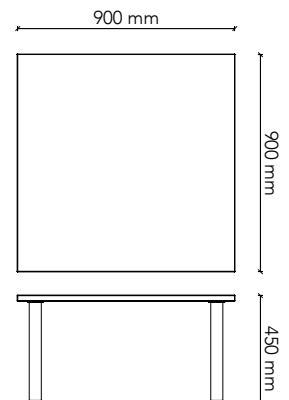

DIMENSIONS

	WIDTH (mm)	DEPTH (mm)	HEIGHT (mm)
CT1	600	600	450
CT2	1200	600	450
CT3	900	900	450
CT4	Ø600	Ø600	450
CT5	Ø750	Ø750	450
CT6	Ø900	Ø900	450

Standard Finishes:

Top: "Finishes - Boards - Group 1" range
Base: "Chrome"

Round Tubular Base.

Coffee Table

Watts.

CT1

Table Size: 600W x 600D x 450H
Tabletop Colour: Group 1 (standard)
Colour Option1: Group 2
Colour Option2: Veneer Range
Base Colour: Chrome (standard)
Colour Option: Powder Coat Range

CT2

Table Size: 1200W x 600D x 450H
Tabletop Colour: Group 1 (standard)
Colour Option1: Group 2
Colour Option2: Veneer Range
Base Colour: Chrome (standard)
Colour Option: Powder Coat Range

CT3

Table Size: 900W x 900D x 450H
Tabletop Colour: Group 1 (standard)
Colour Option1: Group 2
Colour Option2: Veneer Range
Base Colour: Chrome (standard)
Colour Option: Powder Coat Range

Round Tubular Base.

Coffee Table

Watts.

CT4

Table Size: Ø600 x 450H
Tabletop Colour: Group 1 (standard)
Colour Option1: Group 2
Colour Option2: Veneer Range
Base Colour: Chrome (standard)
Colour Option: Powder Coat Range