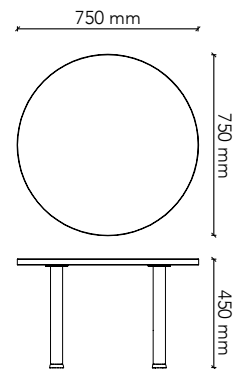

DIMENSIONS

	WIDTH (mm)	DEPTH (mm)	HEIGHT (mm)
CT1	600	600	450
CT2	1200	600	450
CT3	900	900	450
CT4	Ø600	Ø600	450
CT5	Ø750	Ø750	450
CT6	Ø900	Ø900	450

Standard Finishes:

Top: "Finishes - Boards - Group 1" range
Base: "Chrome"

CT2

Table Size: 1200W x 600D x 450H
Tabletop Colour: Group 1 (standard)
Colour Option1: Group 2
Colour Option2: Veneer Range
Base Colour: Chrome (standard)
Colour Option: Powder Coat Range

CT3

Table Size: 900W x 900D x 450H
Tabletop Colour: Group 1 (standard)
Colour Option1: Group 2
Colour Option2: Veneer Range
Base Colour: Chrome (standard)
Colour Option: Powder Coat Range

Round Tubular Base.

Coffee Table

Watts.

CT4

Table Size: Ø600 x 450H
Tabletop Colour: Group 1 (standard)
Colour Option1: Group 2
Colour Option2: Veneer Range
Base Colour: Chrome (standard)
Colour Option: Powder Coat Range

CT5

Table Size: Ø750 x 450H
Tabletop Colour: Group 1 (standard)
Colour Option1: Group 2
Colour Option2: Veneer Range
Base Colour: Chrome (standard)
Colour Option: Powder Coat Range

CT6

Table Size: Ø900 x 450H
Tabletop Colour: Group 1 (standard)
Colour Option1: Group 2
Colour Option2: Veneer Range
Base Colour: Chrome (standard)
Colour Option: Powder Coat Range