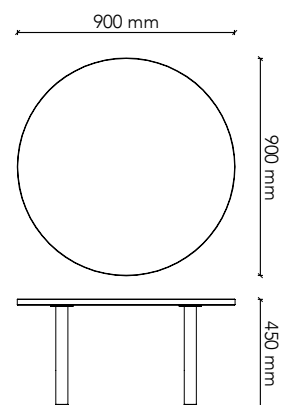

DIMENSIONS

	WIDTH (mm)	DEPTH (mm)	HEIGHT (mm)
CT1	600	600	450
CT2	1200	600	450
CT3	900	900	450
CT4	Ø600	Ø600	450
CT5	Ø750	Ø750	450
CT6	Ø900	Ø900	450

Standard Finishes:

Top: "Finishes - Boards - Group 1" range
Base: "Chrome"

CT2

Table Size: 1200W x 600D x 450H
Tabletop Colour: Group 1 (standard)
Colour Option1: Group 2
Colour Option2: Veneer Range
Base Colour: Chrome (standard)
Colour Option: Powder Coat Range

CT3

Table Size: 900W x 900D x 450H
Tabletop Colour: Group 1 (standard)
Colour Option1: Group 2
Colour Option2: Veneer Range
Base Colour: Chrome (standard)
Colour Option: Powder Coat Range

Round Tubular Base.

Coffee Table

Watts.

CT4

Table Size: Ø600 x 450H
Tabletop Colour: Group 1 (standard)
Colour Option1: Group 2
Colour Option2: Veneer Range
Base Colour: Chrome (standard)
Colour Option: Powder Coat Range

CT5

Table Size: Ø750 x 450H
Tabletop Colour: Group 1 (standard)
Colour Option1: Group 2
Colour Option2: Veneer Range
Base Colour: Chrome (standard)
Colour Option: Powder Coat Range

CT6

Table Size: Ø900 x 450H
Tabletop Colour: Group 1 (standard)
Colour Option1: Group 2
Colour Option2: Veneer Range
Base Colour: Chrome (standard)
Colour Option: Powder Coat Range