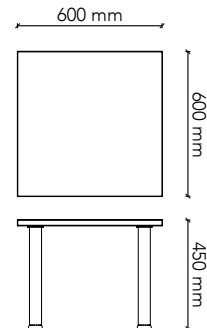

DIMENSIONS

	WIDTH (mm)	DEPTH (mm)	HEIGHT (mm)
CT1	600	600	450
CT2	1200	600	450
CT3	900	900	450
CT4	Ø600	Ø600	450
CT5	Ø750	Ø750	450
CT6	Ø900	Ø900	450

Standard Finishes:

Top: "Finishes - Boards - Group 1" range
Base: "Chrome"

Round Tubular Base.

Coffee Table

Watts.

CT1

Table Size: 600W x 600D x 450H
Tabletop Colour: Group 1 (standard)
Colour Option1: Group 2
Colour Option2: Veneer Range
Base Colour: Chrome (standard)
Colour Option: Powder Coat Range

CT2

Table Size: 1200W x 600D x 450H
Tabletop Colour: Group 1 (standard)
Colour Option1: Group 2
Colour Option2: Veneer Range
Base Colour: Chrome (standard)
Colour Option: Powder Coat Range

CT3

Table Size: 900W x 900D x 450H
Tabletop Colour: Group 1 (standard)
Colour Option1: Group 2
Colour Option2: Veneer Range
Base Colour: Chrome (standard)
Colour Option: Powder Coat Range

Round Tubular Base.

Coffee Table

Watts.

CT4

Table Size: Ø600 x 450H
Tabletop Colour: Group 1 (standard)
Colour Option1: Group 2
Colour Option2: Veneer Range
Base Colour: Chrome (standard)
Colour Option: Powder Coat Range