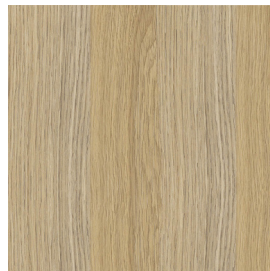

Finishes - Boards - Ravine.

Please refer to a physical sample.
Colours are for an indicative reference only.
Actual colour and finish may vary slightly.

Polytec

Notaiio Walnut

Satra Wood

Natural Oak

Bleached Walnut

Soft Walnut

Drifted Oak

Distressed Wood

Tessuto Milan

Maison Oak

Sepia Oak

Maroso Milan

Char Oak