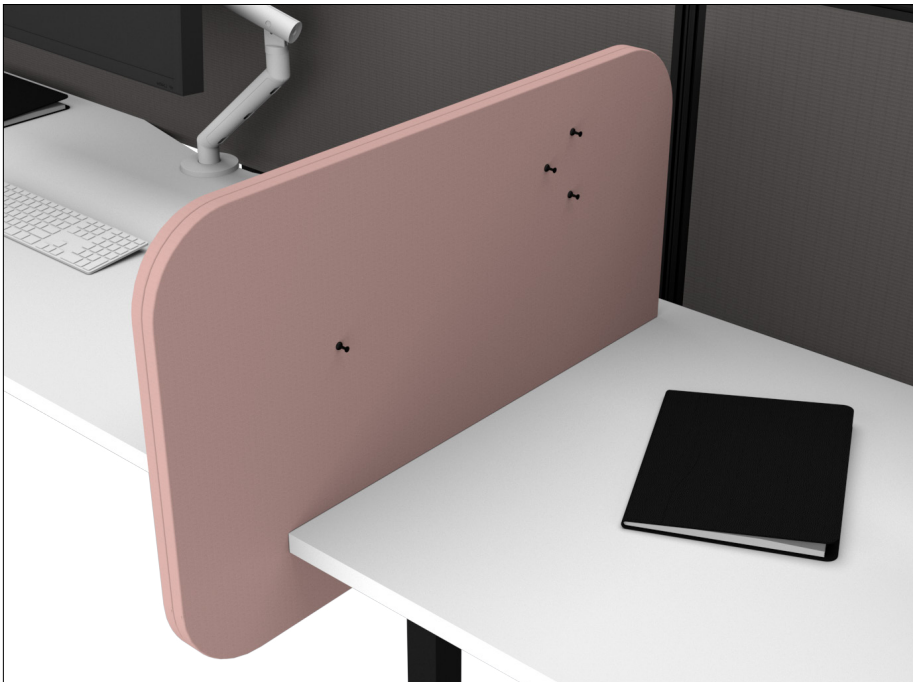

SLIDE ON DIVIDER SCREEN.

Please refer to a physical sample.
Images are for an indicative reference only.
Actual product may vary slightly, depending upon model configurations.

Slide on divider screens are ideally suited to straight benching environments where privacy between users is typically reduced from traditional desk shapes.

FEATURES

- Flexible
- Easily add and remove accessories
- Fabric, Perforated & Ecooustic panel screens available
- Screen can be upholstered in the fabric of your choice
- Compatible with all WCF workstations

Options: Ecooustic Panel (12mm / 24mm)
 Melamine Panel (25mm / 32mm)
 Fabric Panel (35mm)

TECHNICAL SPECIFICATIONS

- Width: 850 / 900 / 950mm
- Height: 300 / 400 / 480mm

PANEL OPTIONS

- Straight / angled design
- Custom made
- Other options available upon request