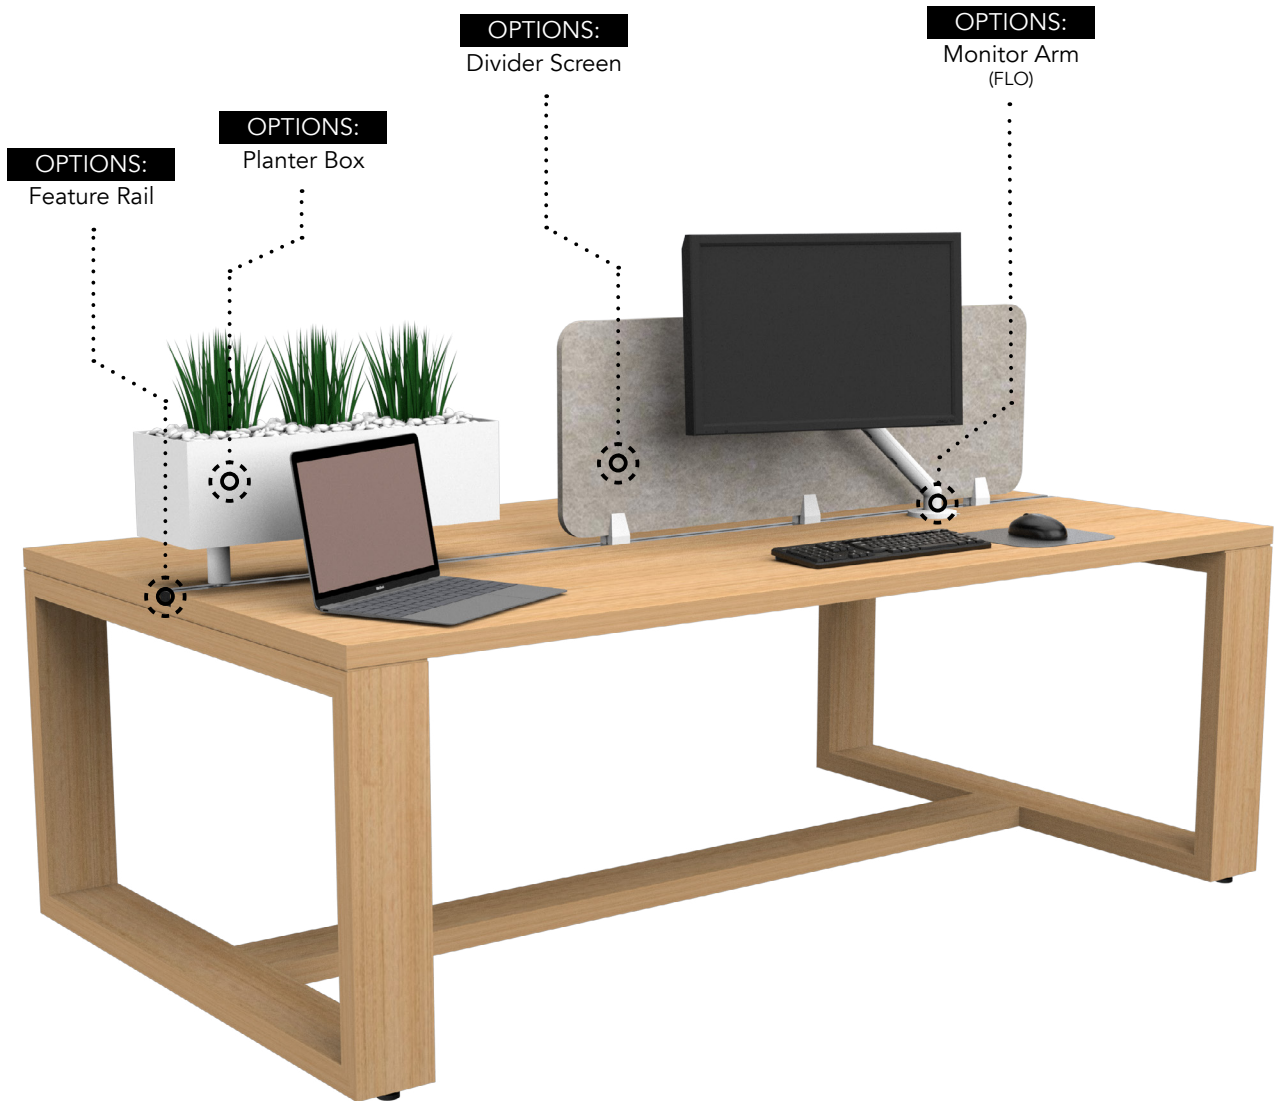

Natural Finish

Black Stained

*Other options available upon request

NOTES: Please refer to a physical sample. Colours are for an indicative reference only. Actual colour and finish may vary slightly.