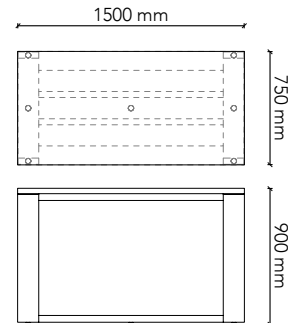

GT1575-H1

Table Size: 1500W x 750D x 900H
Frame: Tasmanian Oak (standard)
Frame Options: American Oak
European Beech
American Walnut
Black painted timber grain
Options: Castors