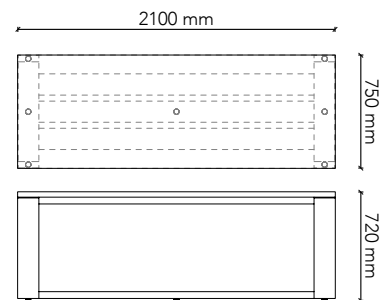

**GT1875**

Table Size: 1800W x 750D x 720H  
 Frame: Tasmanian Oak (standard)  
 Frame Options: American Oak  
 European Beech  
 American Walnut  
 Black painted timber grain  
 Options: Castors

**GT1890**

Table Size: 1800W x 900D x 720H  
 Frame: Tasmanian Oak (standard)  
 Frame Options: American Oak  
 European Beech  
 American Walnut  
 Black painted timber grain  
 Options: Castors

**GT1812**

Table Size: 1800W x 1200D x 720H  
 Frame: Tasmanian Oak (standard)  
 Frame Options: American Oak  
 European Beech  
 American Walnut  
 Black painted timber grain  
 Options: Feature rail  
 Castors

**GT2175**

Table Size: 2100W x 750D x 720H  
 Frame: Tasmanian Oak (standard)  
 Frame Options: American Oak  
 European Beech  
 American Walnut  
 Black painted timber grain  
 Options: Castors

**GT2190**

Table Size: 2100W x 900D x 720H  
 Frame: Tasmanian Oak (standard)  
 Frame Options: American Oak  
 European Beech  
 American Walnut  
 Black painted timber grain  
 Options: Castors

**GRAIN series.**  
standard 720H range