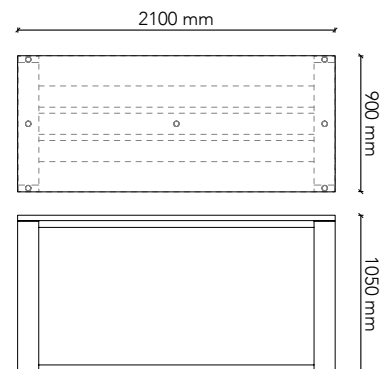

**GT1875-H2**

Table Size: 1800W x 750D x 1050H  
 Frame: Tasmanian Oak (standard)  
 Frame Options: American Oak  
 European Beech  
 American Walnut  
 Black painted timber grain  
 Options: Castors

**GT1890-H2**

Table Size: 1800W x 900D x 1050H  
 Frame: Tasmanian Oak (standard)  
 Frame Options: American Oak  
 European Beech  
 American Walnut  
 Black painted timber grain  
 Options: Castors

**GT1812-H2**

Table Size: 1800W x 1200D x 1050H  
 Frame: Tasmanian Oak (standard)  
 Frame Options: American Oak  
 European Beech  
 American Walnut  
 Black painted timber grain  
 Options: Feature rail  
 Castors

Table Size: 2100W x 900D x 1050H  
 Frame: Tasmanian Oak (standard)  
 Frame Options: American Oak  
 European Beech  
 American Walnut  
 Black painted timber grain  
 Options: Castors

**GRAIN series.**  
standard 1050H range

**SPECIFICATIONS**

Standard width:	600 / 900 / 1200mm
Standard height:	300 / 400 / 500mm
Material options:	1. Perspex Panel (8mm) 2. Ecooustic Panel (12mm) 3. Ecooustic Panel Dual Layer (24mm) 4. Laminate Panel (16mm) 5. Fabric Panel (16mm) 6. Fabric Panel Dual Layer (32mm)