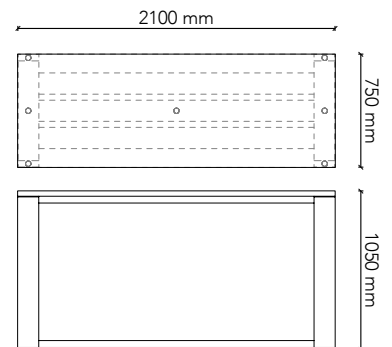

GT2175-H2

Table Size: 2100W x 750D x 1050H
Frame: Tasmanian Oak (standard)
Frame Options: American Oak
European Beech
American Walnut
Black painted timber grain
Options: Castors