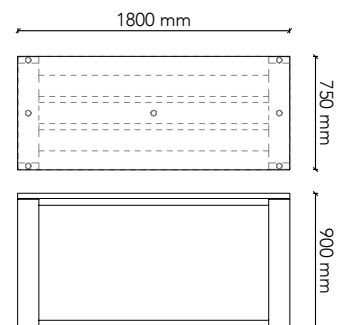

Table Size: 2100W x 900D x 720H  
 Frame: Tasmanian Oak (standard)  
 Frame Options: American Oak  
 European Beech  
 American Walnut  
 Black painted timber grain  
 Options: Castors

**GRAIN series.**  
standard 720H range

**GT1575-H1**

Table Size: 1500W x 750D x 900H  
 Frame: Tasmanian Oak (standard)  
 Frame Options: American Oak  
 European Beech  
 American Walnut  
 Black painted timber grain  
 Options: Castors

**GT1590-H1**

Table Size: 1500W x 900D x 900H  
 Frame: Tasmanian Oak (standard)  
 Frame Options: American Oak  
 European Beech  
 American Walnut  
 Black painted timber grain  
 Options: Castors

**GT1512-H1**

Table Size: 1500W x 1200D x 900H  
 Frame: Tasmanian Oak (standard)  
 Frame Options: American Oak  
 European Beech  
 American Walnut  
 Black painted timber grain  
 Options: Feature rail  
 Castors

**GT1875-H1**

Table Size: 1800W x 750D x 900H  
 Frame: Tasmanian Oak (standard)  
 Frame Options: American Oak  
 European Beech  
 American Walnut  
 Black painted timber grain  
 Options: Castors

**GT1890-H1**