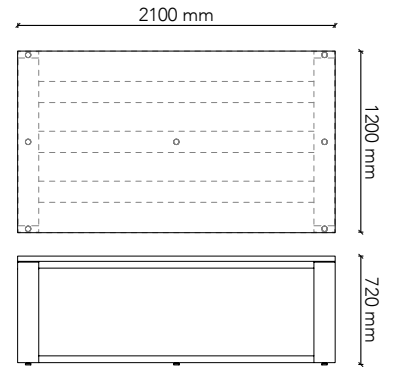

Table Size: 2100W x 900D x 720H  
 Frame: Tasmanian Oak (standard)  
 Frame Options: American Oak  
 European Beech  
 American Walnut  
 Black painted timber grain  
 Options: Castors

**GRAIN series.**  
standard 720H range

**GT2112**

- Table Size: 2100W x 1200D x 720H  
Frame: Tasmanian Oak (standard)  
Frame Options: American Oak  
European Beech  
American Walnut  
Black painted timber grain  
Options: Feature rail  
Castors