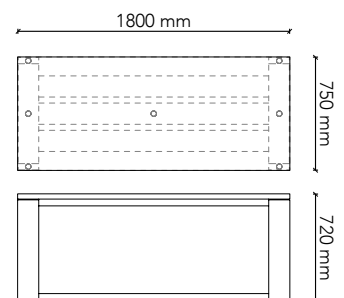

**GT1575**

Table Size: 1500W x 750D x 720H  
 Frame: Tasmanian Oak (standard)  
 Frame Options: American Oak  
 European Beech  
 American Walnut  
 Black painted timber grain  
 Options: Castors

**GT1590**

Table Size: 1500W x 900D x 720H  
 Frame: Tasmanian Oak (standard)  
 Frame Options: American Oak  
 European Beech  
 American Walnut  
 Black painted timber grain  
 Options: Castors

**GT1512**

Table Size: 1500W x 1200D x 720H  
 Frame: Tasmanian Oak (standard)  
 Frame Options: American Oak  
 European Beech  
 American Walnut  
 Black painted timber grain  
 Options: Feature rail  
 Castors

**GT1875**

Table Size: 1800W x 750D x 720H  
 Frame: Tasmanian Oak (standard)  
 Frame Options: American Oak  
 European Beech  
 American Walnut  
 Black painted timber grain  
 Options: Castors

**GT1890**