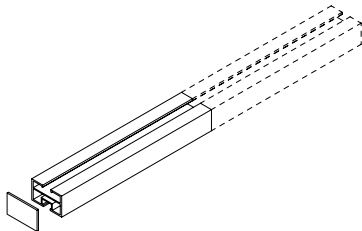

FEATURE RAIL

SPECIFICATIONS

Height:	24.5mm
Width:	40mm
Accessories:	Planter box Storage box Divider screen Melamine shelf
Finishes	Brushed aluminium (Standard) Powder coated (Special request)