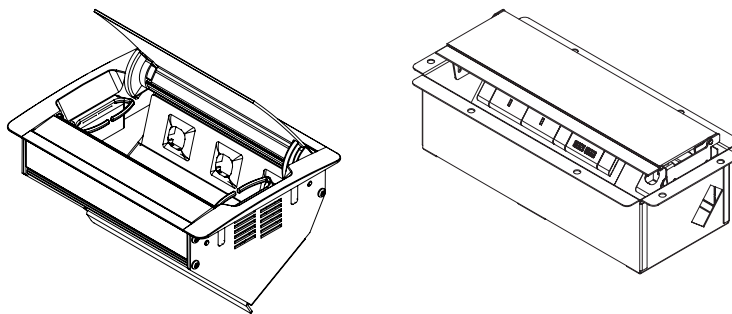

IN-DESK SINGLE LID POWER BOX

CMS Accede

CMS Executive