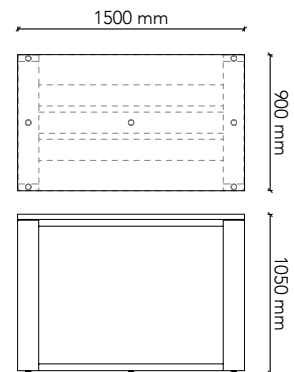

GT1590-H2

Table Size: 1500W x 900D x 1050H
Frame: Tasmanian Oak (standard)
Frame Options: American Oak
European Beech
American Walnut
Black painted timber grain
Options: Castors