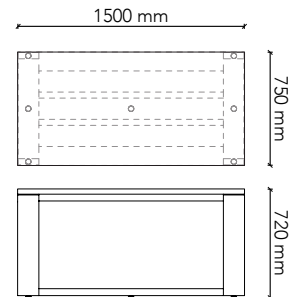

GT1575

Table Size: 1500W x 750D x 720H
Frame: Tasmanian Oak (standard)
Frame Options: American Oak
European Beech
American Walnut
Black painted timber grain
Options: Castors