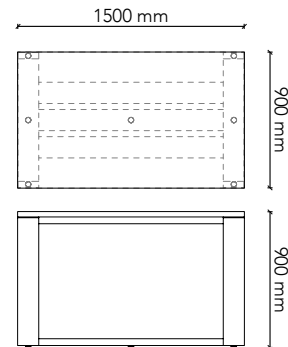

GT1590-H1

Table Size: 1500W x 900D x 900H
Frame: Tasmanian Oak (standard)
Frame Options: American Oak
European Beech
American Walnut
Black painted timber grain
Options: Castors