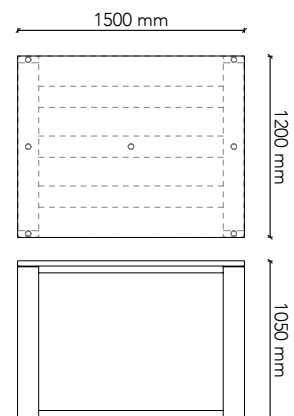

GT1512-H2

Table Size: 1500W x 1200D x 1050H
Frame: Tasmanian Oak (standard)
Frame Options: American Oak
European Beech
American Walnut
Black painted timber grain
Options: Feature rail
Castors