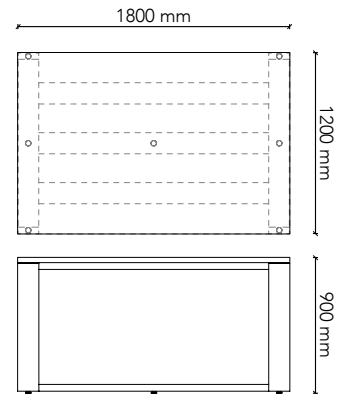

Table Size: 1500W x 900D x 900H  
 Frame: Tasmanian Oak (standard)  
 Frame Options: American Oak  
 European Beech  
 American Walnut  
 Black painted timber grain  
 Options: Castors

**GT1512-H1**

Table Size: 1500W x 1200D x 900H  
 Frame: Tasmanian Oak (standard)  
 Frame Options: American Oak  
 European Beech  
 American Walnut  
 Black painted timber grain  
 Options: Feature rail  
 Castors

**GT1875-H1**

Table Size: 1800W x 750D x 900H  
 Frame: Tasmanian Oak (standard)  
 Frame Options: American Oak  
 European Beech  
 American Walnut  
 Black painted timber grain  
 Options: Castors

**GT1890-H1**

Table Size: 1800W x 900D x 900H  
 Frame: Tasmanian Oak (standard)  
 Frame Options: American Oak  
 European Beech  
 American Walnut  
 Black painted timber grain  
 Options: Castors

**GT1812-H1**

Table Size: 1800W x 1200D x 900H  
 Frame: Tasmanian Oak (standard)  
 Frame Options: American Oak  
 European Beech  
 American Walnut  
 Black painted timber grain  
 Options: Feature rail  
 Castors