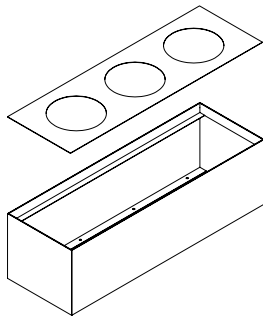

Table Size: 2100W x 900D x 1050H  
 Frame: Tasmanian Oak (standard)  
 Frame Options: American Oak  
 European Beech  
 American Walnut  
 Black painted timber grain  
 Options: Castors

**GRAIN series.**  
standard 1050H range

**GT2112-H2**

- Table Size: 2100W x 1200D x 1050H
- Frame: Tasmanian Oak (standard)
- Frame Options: American Oak  
European Beech  
American Walnut  
Black painted timber grain
- Options: Feature rail  
Castors

**FEATURE RAIL**

**SPECIFICATIONS**

Height:	24.5mm
Width:	40mm
Accessories:	Planter box Storage box Divider screen Melamine shelf
Finishes	Brushed aluminium (Standard) Powder coated (Special request)

**PLANTER BOX (FEATURE RAIL MOUNT)**