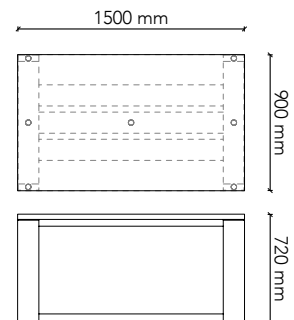

GT1590

Table Size: 1500W x 900D x 720H
Frame: Tasmanian Oak (standard)
Frame Options: American Oak
European Beech
American Walnut
Black painted timber grain
Options: Castors