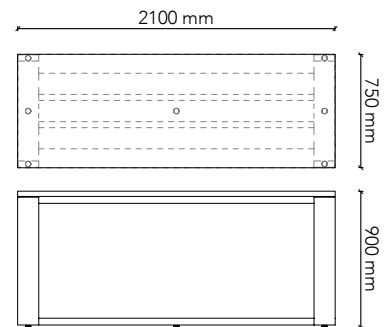

**GT1875-H1**

Table Size: 1800W x 750D x 900H  
 Frame: Tasmanian Oak (standard)  
 Frame Options: American Oak  
 European Beech  
 American Walnut  
 Black painted timber grain  
 Options: Castors

**GT1890-H1**

Table Size: 1800W x 900D x 900H  
 Frame: Tasmanian Oak (standard)  
 Frame Options: American Oak  
 European Beech  
 American Walnut  
 Black painted timber grain  
 Options: Castors

**GT1812-H1**

Table Size: 1800W x 1200D x 900H  
 Frame: Tasmanian Oak (standard)  
 Frame Options: American Oak  
 European Beech  
 American Walnut  
 Black painted timber grain  
 Options: Feature rail  
 Castors

**GT2175-H1**

Table Size: 2100W x 750D x 900H  
 Frame: Tasmanian Oak (standard)  
 Frame Options: American Oak  
 European Beech  
 American Walnut  
 Black painted timber grain  
 Options: Castors

**GT2190-H1**

Table Size: 2100W x 900D x 900H  
 Frame: Tasmanian Oak (standard)  
 Frame Options: American Oak  
 European Beech  
 American Walnut  
 Black painted timber grain  
 Options: Castors

**GRAIN series.**  
standard 900H range