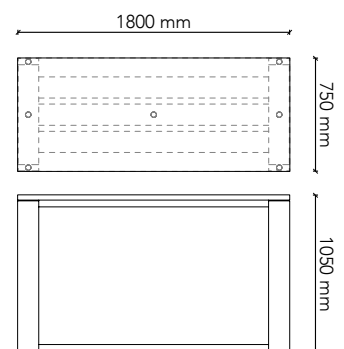

Table Size: 2100W x 900D x 900H  
 Frame: Tasmanian Oak (standard)  
 Frame Options: American Oak  
 European Beech  
 American Walnut  
 Black painted timber grain  
 Options: Castors

**GRAIN series.**  
standard 900H range

Table Size: 1500W x 900D x 1050H  
 Frame: Tasmanian Oak (standard)  
 Frame Options: American Oak  
 European Beech  
 American Walnut  
 Black painted timber grain  
 Options: Castors

**GT1512-H2**

Table Size: 1500W x 1200D x 1050H  
 Frame: Tasmanian Oak (standard)  
 Frame Options: American Oak  
 European Beech  
 American Walnut  
 Black painted timber grain  
 Options: Feature rail  
 Castors

**GT1875-H2**

Table Size: 1800W x 750D x 1050H  
 Frame: Tasmanian Oak (standard)  
 Frame Options: American Oak  
 European Beech  
 American Walnut  
 Black painted timber grain  
 Options: Castors

**GT1890-H2**

**SPECIFICATIONS**

Standard width:	600 / 900 / 1200mm
Standard height:	300 / 400 / 500mm
Material options:	1. Perspex Panel (8mm) 2. Ecooustic Panel (12mm) 3. Ecooustic Panel Dual Layer (24mm) 4. Laminate Panel (16mm) 5. Fabric Panel (16mm) 6. Fabric Panel Dual Layer (32mm)