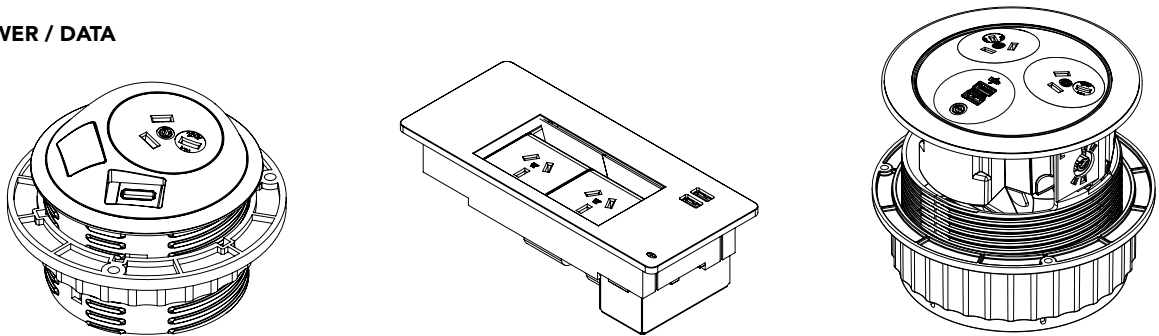

IN-DESK POWER / DATA

elsafe Pixel

CMS Flip

elsafe Pandora