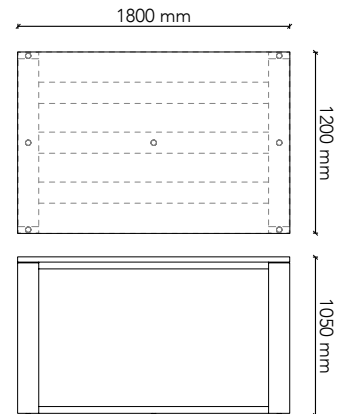

Table Size: 1500W x 900D x 1050H  
 Frame: Tasmanian Oak (standard)  
 Frame Options: American Oak  
 European Beech  
 American Walnut  
 Black painted timber grain  
 Options: Castors

**GT1512-H2**

Table Size: 1500W x 1200D x 1050H  
 Frame: Tasmanian Oak (standard)  
 Frame Options: American Oak  
 European Beech  
 American Walnut  
 Black painted timber grain  
 Options: Feature rail  
 Castors

**GT1875-H2**

Table Size: 1800W x 750D x 1050H  
 Frame: Tasmanian Oak (standard)  
 Frame Options: American Oak  
 European Beech  
 American Walnut  
 Black painted timber grain  
 Options: Castors

**GT1890-H2**

Table Size: 1800W x 900D x 1050H  
 Frame: Tasmanian Oak (standard)  
 Frame Options: American Oak  
 European Beech  
 American Walnut  
 Black painted timber grain  
 Options: Castors

**GT1812-H2**

Table Size: 1800W x 1200D x 1050H  
 Frame: Tasmanian Oak (standard)  
 Frame Options: American Oak  
 European Beech  
 American Walnut  
 Black painted timber grain  
 Options: Feature rail  
 Castors

Table Size: 2100W x 900D x 1050H  
 Frame: Tasmanian Oak (standard)  
 Frame Options: American Oak  
 European Beech  
 American Walnut  
 Black painted timber grain  
 Options: Castors

**GRAIN series.**  
standard 1050H range