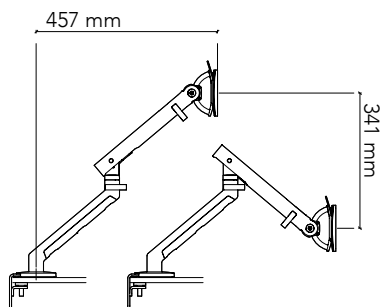

**SPECIFICATIONS**

Standard width:	600 / 900 / 1200mm
Standard height:	300 / 400 / 500mm
Material options:	1. Perspex Panel (8mm) 2. Ecooustic Panel (12mm) 3. Ecooustic Panel Dual Layer (24mm) 4. Laminate Panel (16mm) 5. Fabric Panel (16mm) 6. Fabric Panel Dual Layer (32mm)

CMS Executive

**IN-DESK DUAL LID POWER BOX**

CMS Accede

CMS Executive

**UMBILICAL (CMS CIRQLATE)**

**SPECIFICATIONS**

Cirqlate size:	72 x 15mm
Standard length:	770 / 2100 / 2800mm
Standard colour options:	Black, Silver, Clear, White
Special colour options: (Min. quantities apply)	Aqua, Light Green, Dark Green, Dark Blue, Light Blue, Orange, Pink, Yellow and Dark Red

**MONITOR ARMS (FLO)**

**SPECIFICATIONS**

Monitor weight range:	Max. 9kg per arm
Tilt range:	48.5° upwards, 48.5° downwards
Horizontal range:	570mm for desk clamp versions
Vertical range:	341mm
Colour:	Silver, White and Black
Monitor head:	VESA 75 & 100 compliant
Fixing options:	1. Split clamp 2. Dual split clamp 3. Through desk kit

**CASTORS WITH / WITHOUT BRAKE LOCK**

**SPECIFICATIONS**

Heavy duty 75:	95kg load rating
Wheel size:	75mm Ø
Height:	112mm
Heavy duty 100:	110kg load rating
Wheel size:	100mm Ø
Height:	142mm

Watts Commercial Furniture  
350a Edgar St  
Bankstown NSW 2200