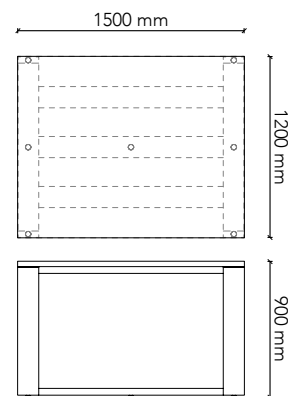

Table Size: 2100W x 900D x 720H  
 Frame: Tasmanian Oak (standard)  
 Frame Options: American Oak  
 European Beech  
 American Walnut  
 Black painted timber grain  
 Options: Castors

**GRAIN series.**  
standard 720H range

**GT2112**

- Table Size: 2100W x 1200D x 720H  
Frame: Tasmanian Oak (standard)  
Frame Options: American Oak  
European Beech  
American Walnut  
Black painted timber grain  
Options: Feature rail  
Castors

**GT1575-H1**

Table Size: 1500W x 750D x 900H  
 Frame: Tasmanian Oak (standard)  
 Frame Options: American Oak  
 European Beech  
 American Walnut  
 Black painted timber grain  
 Options: Castors

**GT1590-H1**

Table Size: 1500W x 900D x 900H  
 Frame: Tasmanian Oak (standard)  
 Frame Options: American Oak  
 European Beech  
 American Walnut  
 Black painted timber grain  
 Options: Castors

**GT1512-H1**

Table Size: 1500W x 1200D x 900H  
 Frame: Tasmanian Oak (standard)  
 Frame Options: American Oak  
 European Beech  
 American Walnut  
 Black painted timber grain  
 Options: Feature rail  
 Castors