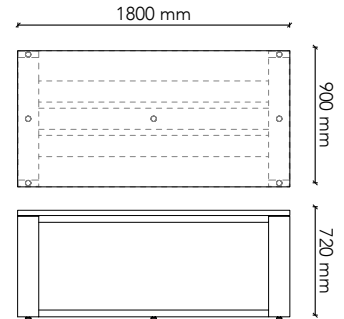

GT1890

Table Size: 1800W x 900D x 720H
Frame: Tasmanian Oak (standard)
Frame Options: American Oak
European Beech
American Walnut
Black painted timber grain
Options: Castors