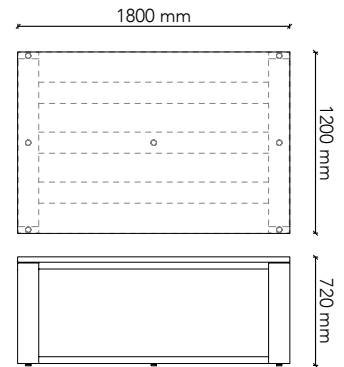

Table Size: 1500W x 900D x 720H  
 Frame: Tasmanian Oak (standard)  
 Frame Options: American Oak  
 European Beech  
 American Walnut  
 Black painted timber grain  
 Options: Castors

**GT1512**

Table Size: 1500W x 1200D x 720H  
 Frame: Tasmanian Oak (standard)  
 Frame Options: American Oak  
 European Beech  
 American Walnut  
 Black painted timber grain  
 Options: Feature rail  
 Castors

**GT1875**

Table Size: 1800W x 750D x 720H  
 Frame: Tasmanian Oak (standard)  
 Frame Options: American Oak  
 European Beech  
 American Walnut  
 Black painted timber grain  
 Options: Castors

**GT1890**

Table Size: 1800W x 900D x 720H  
 Frame: Tasmanian Oak (standard)  
 Frame Options: American Oak  
 European Beech  
 American Walnut  
 Black painted timber grain  
 Options: Castors

**GT1812**

Table Size: 1800W x 1200D x 720H  
 Frame: Tasmanian Oak (standard)  
 Frame Options: American Oak  
 European Beech  
 American Walnut  
 Black painted timber grain  
 Options: Feature rail  
 Castors