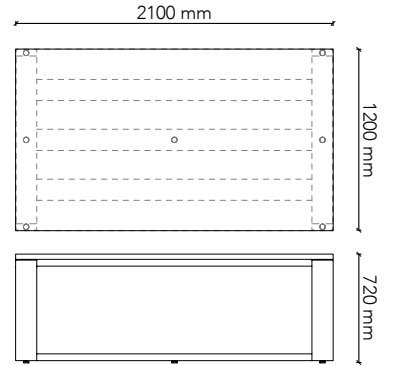

Table Size: 1800W x 900D x 1050H  
 Frame: Tasmanian Oak (standard)  
 Frame Options: American Oak  
 European Beech  
 American Walnut  
 Black painted timber grain  
 Options: Castors

**GT1812-H2**

Table Size: 1800W x 1200D x 1050H  
 Frame: Tasmanian Oak (standard)  
 Frame Options: American Oak  
 European Beech  
 American Walnut  
 Black painted timber grain  
 Options: Feature rail  
 Castors

Table Size: 2100W x 900D x 1050H  
 Frame: Tasmanian Oak (standard)  
 Frame Options: American Oak  
 European Beech  
 American Walnut  
 Black painted timber grain  
 Options: Castors

**GRAIN series.**  
standard 1050H range

**FEATURE RAIL**

**SPECIFICATIONS**

Height:	24.5mm
Width:	40mm
Accessories:	Planter box Storage box Divider screen Melamine shelf
Finishes	Brushed aluminium (Standard) Powder coated (Special request)

**PLANTER BOX (FEATURE RAIL MOUNT)**

**SPECIFICATIONS**

Standard width:	600 / 900 / 1200mm
Standard height:	300 / 400 / 500mm
Material options:	1. Perspex Panel (8mm) 2. Ecooustic Panel (12mm) 3. Ecooustic Panel Dual Layer (24mm) 4. Laminate Panel (16mm) 5. Fabric Panel (16mm) 6. Fabric Panel Dual Layer (32mm)