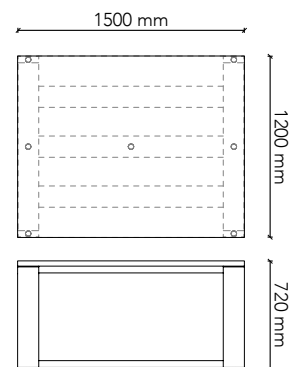

**GT1575**

Table Size: 1500W x 750D x 720H  
 Frame: Tasmanian Oak (standard)  
 Frame Options: American Oak  
 European Beech  
 American Walnut  
 Black painted timber grain  
 Options: Castors

**GT1590**

Table Size: 1500W x 900D x 720H  
 Frame: Tasmanian Oak (standard)  
 Frame Options: American Oak  
 European Beech  
 American Walnut  
 Black painted timber grain  
 Options: Castors

**GT1512**

Table Size: 1500W x 1200D x 720H  
 Frame: Tasmanian Oak (standard)  
 Frame Options: American Oak  
 European Beech  
 American Walnut  
 Black painted timber grain  
 Options: Feature rail  
 Castors