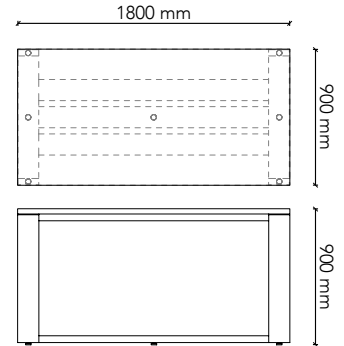

GT1890-H1

Table Size: 1800W x 900D x 900H
Frame: Tasmanian Oak (standard)
Frame Options: American Oak
European Beech
American Walnut
Black painted timber grain
Options: Castors