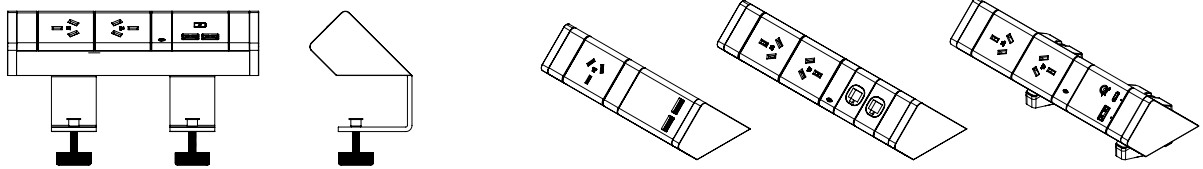

ABOVE DESK POWER / DATA

CMS Athena II