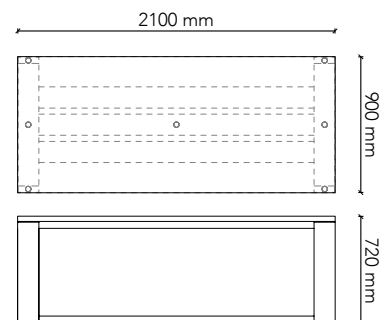

**GT1875**

Table Size: 1800W x 750D x 720H  
 Frame: Tasmanian Oak (standard)  
 Frame Options: American Oak  
 European Beech  
 American Walnut  
 Black painted timber grain  
 Options: Castors

**GT1890**

Table Size: 1800W x 900D x 720H  
 Frame: Tasmanian Oak (standard)  
 Frame Options: American Oak  
 European Beech  
 American Walnut  
 Black painted timber grain  
 Options: Castors

**GT1812**

Table Size: 1800W x 1200D x 720H  
 Frame: Tasmanian Oak (standard)  
 Frame Options: American Oak  
 European Beech  
 American Walnut  
 Black painted timber grain  
 Options: Feature rail  
 Castors

**GT2175**

Table Size: 2100W x 750D x 720H  
 Frame: Tasmanian Oak (standard)  
 Frame Options: American Oak  
 European Beech  
 American Walnut  
 Black painted timber grain  
 Options: Castors

**GT2190**

Table Size: 2100W x 900D x 720H  
 Frame: Tasmanian Oak (standard)  
 Frame Options: American Oak  
 European Beech  
 American Walnut  
 Black painted timber grain  
 Options: Castors

**GRAIN series.**  
standard 720H range