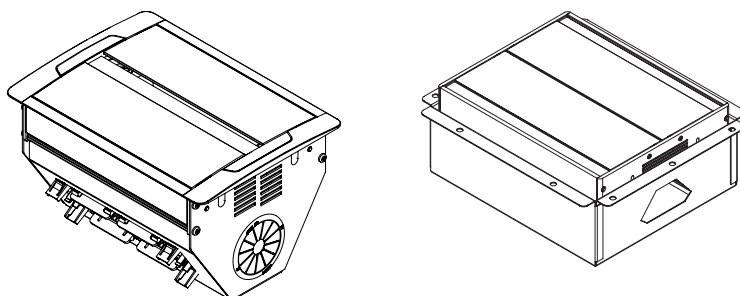

IN-DESK DUAL LID POWER BOX

CMS Accede

CMS Executive