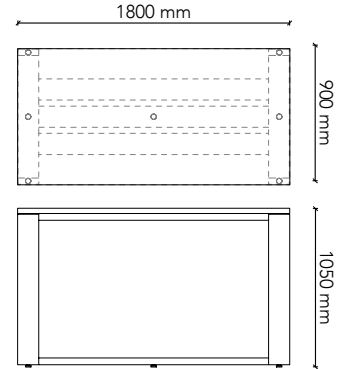

GT1890-H2

Table Size: 1800W x 900D x 1050H
Frame: Tasmanian Oak (standard)
Frame Options: American Oak
European Beech
American Walnut
Black painted timber grain
Options: Castors