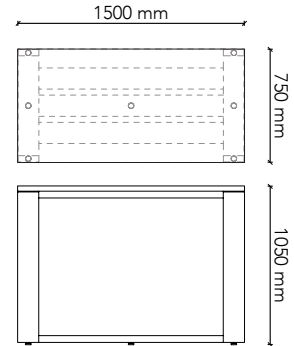

GT1575-H2

Table Size: 1500W x 750D x 1050H
Frame: Tasmanian Oak (standard)
Frame Options: American Oak
European Beech
American Walnut
Black painted timber grain
Options: Castors