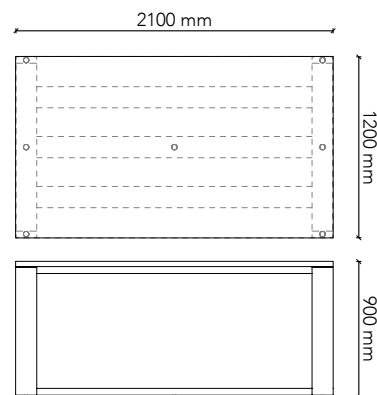

Table Size: 1800W x 900D x 900H  
 Frame: Tasmanian Oak (standard)  
 Frame Options: American Oak  
 European Beech  
 American Walnut  
 Black painted timber grain  
 Options: Castors

**GT1812-H1**

Table Size: 1800W x 1200D x 900H  
 Frame: Tasmanian Oak (standard)  
 Frame Options: American Oak  
 European Beech  
 American Walnut  
 Black painted timber grain  
 Options: Feature rail  
 Castors

Table Size: 2100W x 900D x 900H  
 Frame: Tasmanian Oak (standard)  
 Frame Options: American Oak  
 European Beech  
 American Walnut  
 Black painted timber grain  
 Options: Castors

**GRAIN series.**  
standard 900H range

**GT2112-H1**

- Table Size: 2100W x 1200D x 900H  
Frame: Tasmanian Oak (standard)  
Frame Options: American Oak  
European Beech  
American Walnut  
Black painted timber grain  
Options: Feature rail  
Castors

**SPECIFICATIONS**

Standard width:	600 / 900 / 1200mm
Standard height:	300 / 400 / 500mm
Material options:	1. Perspex Panel (8mm) 2. Ecooustic Panel (12mm) 3. Ecooustic Panel Dual Layer (24mm) 4. Laminate Panel (16mm) 5. Fabric Panel (16mm) 6. Fabric Panel Dual Layer (32mm)