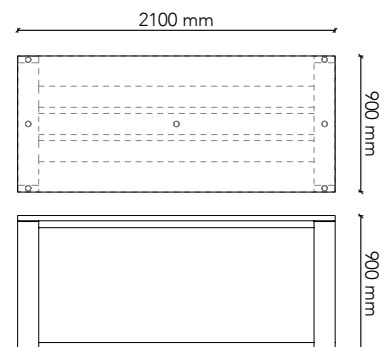

**GT1875-H1**

Table Size: 1800W x 750D x 900H  
 Frame: Tasmanian Oak (standard)  
 Frame Options: American Oak  
 European Beech  
 American Walnut  
 Black painted timber grain  
 Options: Castors

**GT1890-H1**

Table Size: 1800W x 900D x 900H  
 Frame: Tasmanian Oak (standard)  
 Frame Options: American Oak  
 European Beech  
 American Walnut  
 Black painted timber grain  
 Options: Castors

**GT1812-H1**

Table Size: 1800W x 1200D x 900H  
 Frame: Tasmanian Oak (standard)  
 Frame Options: American Oak  
 European Beech  
 American Walnut  
 Black painted timber grain  
 Options: Feature rail  
 Castors

Table Size: 2100W x 900D x 900H  
 Frame: Tasmanian Oak (standard)  
 Frame Options: American Oak  
 European Beech  
 American Walnut  
 Black painted timber grain  
 Options: Castors

**GRAIN series.**  
standard 900H range