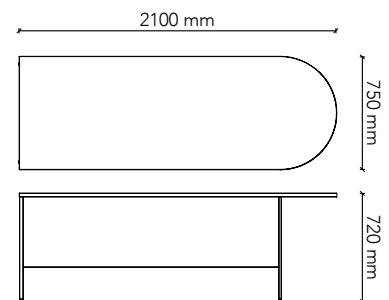

DS2175

Worktop Size: 2100W x 750D.
Height: 720mm
Colour: Group 1 (standard)
Colour Option 1: Group 2
Colour Option 2: Two-tone
with adjustable feet