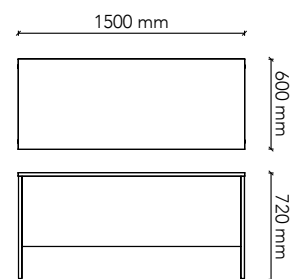

SR1560

Worktop Size: 1500W x 600D
Height: 720mm
Colour: Group 1 (standard)
Colour Option 1: Group 2
Colour Option 2: Two-tone
W/Slab supports with adjustable feet