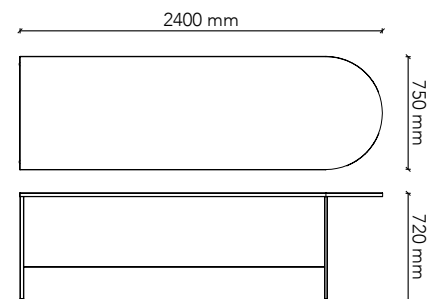

## DS1890

Worktop Size: 1800W x 900D.  
Height: 720mm  
Colour: Group 1 (standard)  
Colour Option 1: Group 2  
Colour Option 2: Two-tone  
with adjustable feet

## DS2175

Worktop Size: 2100W x 750D.  
Height: 720mm  
Colour: Group 1 (standard)  
Colour Option 1: Group 2  
Colour Option 2: Two-tone  
with adjustable feet

## DS2190

Worktop Size: 2100W x 900D.  
Height: 720mm  
Colour: Group 1 (standard)  
Colour Option 1: Group 2  
Colour Option 2: Two-tone  
with adjustable feet

## DS2475

Worktop Size: 2400W x 750D.  
Height: 720mm  
Colour: Group 1 (standard)  
Colour Option 1: Group 2  
Colour Option 2: Two-tone  
with adjustable feet