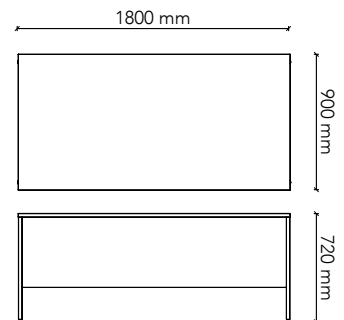

RD1890

Worktop Size: 1800W x 900D
Height: 720mm
Colour: Group 1 (standard)
Colour Option 1: Group 2
Colour Option 2: Two-tone
Includes modesty & adjustable feet