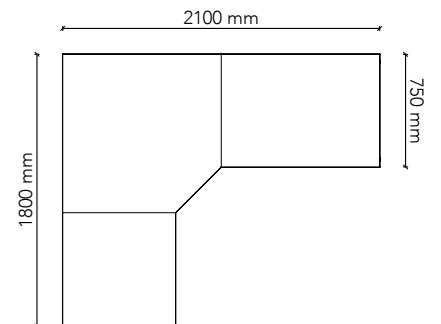

CF182175

Worktop Size: 1800W(L) x 2100W(R) x 750D
Height: 720mm
Colour: Group 1 (standard)
Colour Option 1: Group 2
Colour Option 2: Two-tone
Complete Corner Unit, returns with adjustable feet & cable port