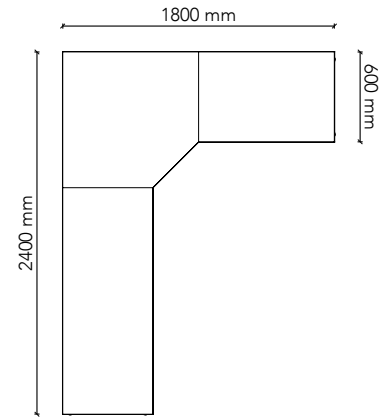

SLAB ENDS DESKS.

corner desks - 3 pieces

CF241860

Worktop Size: 2400W(L) x 1800W(R) x 600D
Height: 720mm
Colour: Group 1 (standard)
Colour Option 1: Group 2
Colour Option 2: Two-tone
Complete Corner Unit, returns with adjustable feet & cable port