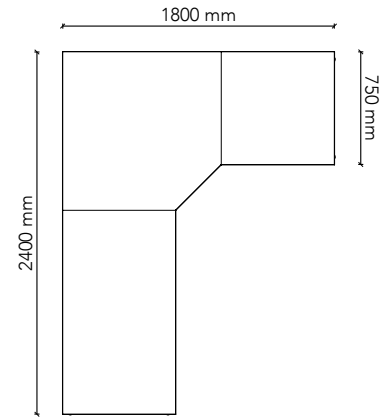

## CF181875

Worktop Size: 1800W(L) x 1800W(R) x 750D  
Height: 720mm  
Colour: Group 1 (standard)  
Colour Option 1: Group 2  
Colour Option 2: Two-tone  
Complete Corner Unit, returns with adjustable feet & cable port

## CF211875

Worktop Size: 2100W(L) x 1800W(R) x 750D  
Height: 720mm  
Colour: Group 1 (standard)  
Colour Option 1: Group 2  
Colour Option 2: Two-tone  
Complete Corner Unit, returns with adjustable feet & cable port

## CF212175

Worktop Size: 2100W(L) x 2100W(R) x 750D  
Height: 720mm  
Colour: Group 1 (standard)  
Colour Option 1: Group 2  
Colour Option 2: Two-tone  
Complete Corner Unit, returns with adjustable feet & cable port

## CF241875

Worktop Size: 2400W(L) x 1800W(R) x 750D  
Height: 720mm  
Colour: Group 1 (standard)  
Colour Option 1: Group 2  
Colour Option 2: Two-tone  
Complete Corner Unit, returns with adjustable feet & cable port