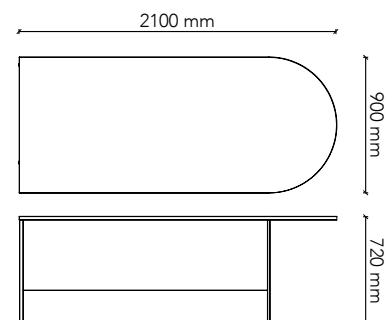

DS2190

Worktop Size: 2100W x 900D.
Height: 720mm
Colour: Group 1 (standard)
Colour Option 1: Group 2
Colour Option 2: Two-tone
with adjustable feet