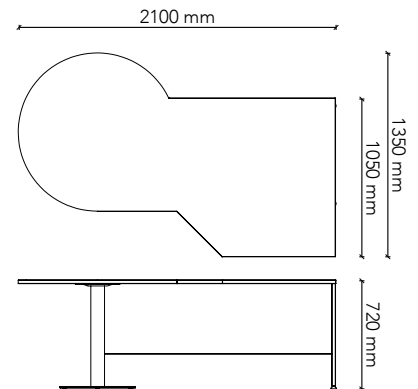

PPS1R

Worktop Size: 2100W x 1350D
Height: 720mm
Colour: Group 1 (standard)
Colour Option 1: Group 2
Colour Option 2: Two-tone
Splayed - RH return with adjustable feet