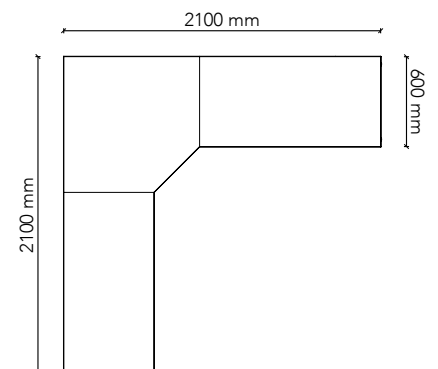

## CF181860

Worktop Size: 1800W(L) x 1800W(R) x 600D  
Height: 720mm  
Colour: Group 1 (standard)  
Colour Option 1: Group 2  
Colour Option 2: Two-tone  
Complete Corner Unit, returns with adjustable feet

## CF182160

Worktop Size: 1800W(L) x 2100W(R) x 600D  
Height: 720mm  
Colour: Group 1 (standard)  
Colour Option 1: Group 2  
Colour Option 2: Two-tone  
Complete Corner Unit, returns with adjustable feet

## CF211860

Worktop Size: 2100W(L) x 1800W(R) x 600D  
Height: 720mm  
Colour: Group 1 (standard)  
Colour Option 1: Group 2  
Colour Option 2: Two-tone  
Complete Corner Unit, returns with adjustable feet

## CF212160

Worktop Size: 2100W(L) x 2100W(R) x 600D  
Height: 720mm  
Colour: Group 1 (standard)  
Colour Option 1: Group 2  
Colour Option 2: Two-tone  
Complete Corner Unit, returns with adjustable feet