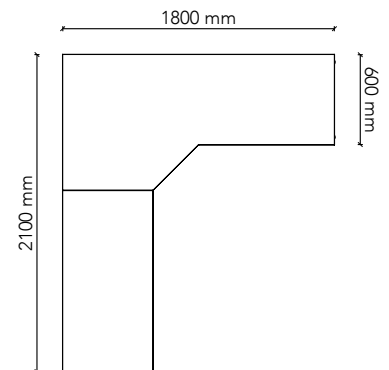

## CS181860

Worktop Size: 1800W(L) x 1800W(R) x 600D  
Height: 720mm  
Colour: Group 1 (standard)  
Colour Option 1: Group 2  
Colour Option 2: Two-tone  
with splay and adjustable feet

## CS182160

Worktop Size: 1800W(L) x 2100W(R) x 600D  
Height: 720mm  
Colour: Group 1 (standard)  
Colour Option 1: Group 2  
Colour Option 2: Two-tone  
with splay and adjustable feet

## CS212160

Worktop Size: 2100W(L) x 2100W(R) x 600D  
Height: 720mm  
Colour: Group 1 (standard)  
Colour Option 1: Group 2  
Colour Option 2: Two-tone  
with splay and adjustable feet