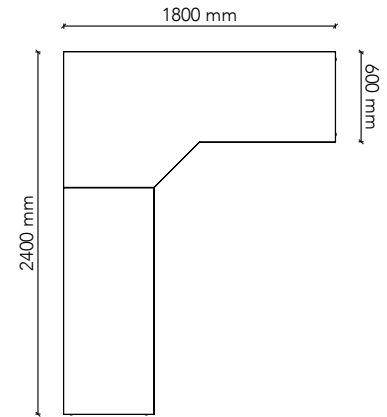

SLAB ENDS DESKS.

corner desks - semi freestanding desks - 2 pieces

Watts.

CS241860

Worktop Size: 2400W(L) x 1800W(R) x 600D
Height: 720mm
Colour: Group 1 (standard)
Colour Option 1: Group 2
Colour Option 2: Two-tone
with splay and adjustable feet