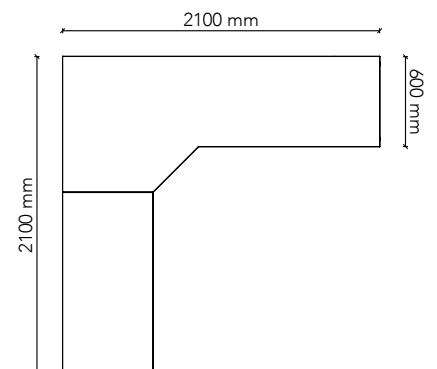

## CS181860

Worktop Size: 1800W(L) x 1800W(R) x 600D  
Height: 720mm  
Colour: Group 1 (standard)  
Colour Option 1: Group 2  
Colour Option 2: Two-tone  
with splay and adjustable feet

## CS182160

Worktop Size: 1800W(L) x 2100W(R) x 600D  
Height: 720mm  
Colour: Group 1 (standard)  
Colour Option 1: Group 2  
Colour Option 2: Two-tone  
with splay and adjustable feet

## CS211860

Worktop Size: 2100W(L) x 1800W(R) x 600D  
Height: 720mm  
Colour: Group 1 (standard)  
Colour Option 1: Group 2  
Colour Option 2: Two-tone  
with splay and adjustable feet

## CS212160

Worktop Size: 2100W(L) x 2100W(R) x 600D  
Height: 720mm  
Colour: Group 1 (standard)  
Colour Option 1: Group 2  
Colour Option 2: Two-tone  
with splay and adjustable feet