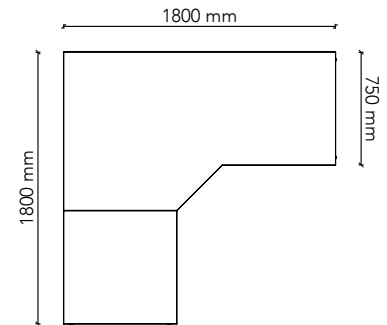

## CS182160

Worktop Size: 1800W(L) x 2100W(R) x 600D  
Height: 720mm  
Colour: Group 1 (standard)  
Colour Option 1: Group 2  
Colour Option 2: Two-tone  
with splay and adjustable feet

## CS212160

Worktop Size: 2100W(L) x 2100W(R) x 600D  
Height: 720mm  
Colour: Group 1 (standard)  
Colour Option 1: Group 2  
Colour Option 2: Two-tone  
with splay and adjustable feet

## CS241860

Worktop Size: 2400W(L) x 1800W(R) x 600D  
Height: 720mm  
Colour: Group 1 (standard)  
Colour Option 1: Group 2  
Colour Option 2: Two-tone  
with splay and adjustable feet

## CS181875

Worktop Size: 1800W(L) x 1800W(R) x 750D  
Height: 720mm  
Colour: Group 1 (standard)  
Colour Option 1: Group 2  
Colour Option 2: Two-tone  
with splay and adjustable feet