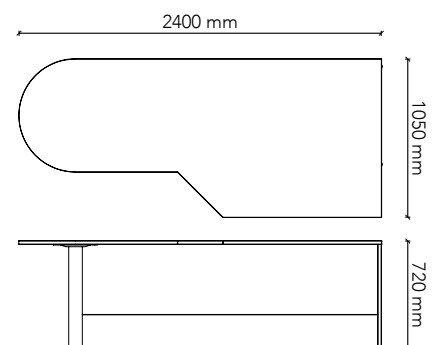

## DP2490

Worktop Size: 2400W x 900D.  
Height: 720mm  
Colour: Group 1 (standard)  
Colour Option 1: Group 2  
Colour Option 2: Two-tone  
with adjustable feet

## CSD21R

Worktop Size: 2100W x 1050D.  
Height: 720mm  
Colour: Group 1 (standard)  
Colour Option 1: Group 2  
Colour Option 2: Two-tone  
splayed with adjustable feet

## CSD24L

Worktop Size: 2400W x 1050D.  
Height: 720mm  
Colour: Group 1 (standard)  
Colour Option 1: Group 2  
Colour Option 2: Two-tone  
splayed with adjustable feet

## CSD24R

Worktop Size: 2400W x 1050D.  
Height: 720mm  
Colour: Group 1 (standard)  
Colour Option 1: Group 2  
Colour Option 2: Two-tone  
splayed with adjustable feet