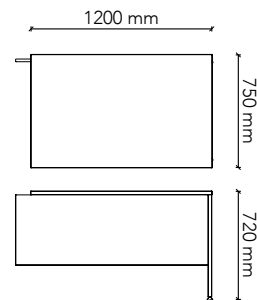

FR1275R

Worktop Size: 1200W x 750D
Height: 720mm
Colour: Group 1 (standard)
Colour Option 1: Group 2
Colour Option 2: Two-tone
To suit 1800W desks with adjustable feet