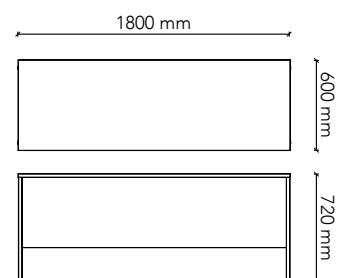

SR1860

Worktop Size: 1800W x 600D
Height: 720mm
Colour: Group 1 (standard)
Colour Option 1: Group 2
Colour Option 2: Two-tone
W/Slab supports with adjustable feet