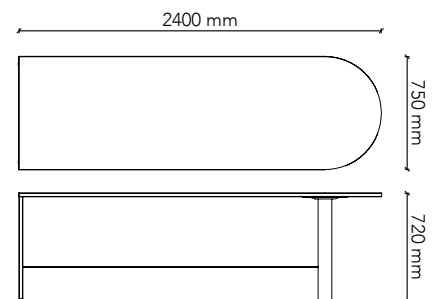

## DP1890

Worktop Size: 1800W x 900D.  
Height: 720mm  
Colour: Group 1 (standard)  
Colour Option 1: Group 2  
Colour Option 2: Two-tone  
with adjustable feet

## DP2175

Worktop Size: 2100W x 750D.  
Height: 720mm  
Colour: Group 1 (standard)  
Colour Option 1: Group 2  
Colour Option 2: Two-tone  
with adjustable feet

## DP2190

Worktop Size: 2100W x 900D.  
Height: 720mm  
Colour: Group 1 (standard)  
Colour Option 1: Group 2  
Colour Option 2: Two-tone  
with adjustable feet

## DP2475

Worktop Size: 2400W x 750D.  
Height: 720mm  
Colour: Group 1 (standard)  
Colour Option 1: Group 2  
Colour Option 2: Two-tone  
with adjustable feet