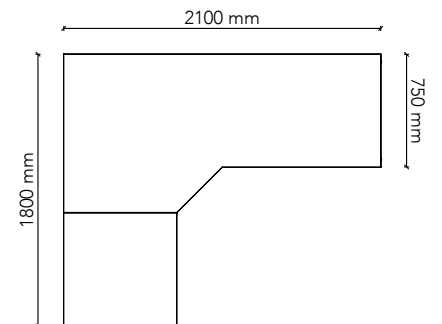

CS182175

Worktop Size: 1800W(L) x 2100W(R) x 750D
Height: 720mm
Colour: Group 1 (standard)
Colour Option 1: Group 2
Colour Option 2: Two-tone
with splay and adjustable feet