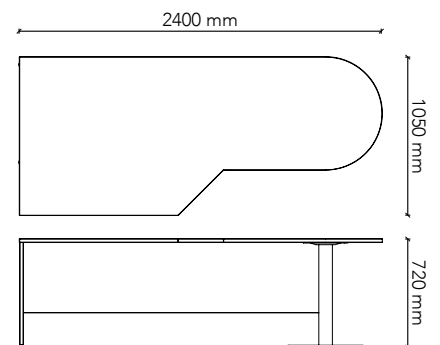

## DP2475

Worktop Size: 2400W x 750D.  
Height: 720mm  
Colour: Group 1 (standard)  
Colour Option 1: Group 2  
Colour Option 2: Two-tone  
with adjustable feet

## DP2490

Worktop Size: 2400W x 900D.  
Height: 720mm  
Colour: Group 1 (standard)  
Colour Option 1: Group 2  
Colour Option 2: Two-tone  
with adjustable feet

## CSD21L

Worktop Size: 2100W x 1050D.  
Height: 720mm  
Colour: Group 1 (standard)  
Colour Option 1: Group 2  
Colour Option 2: Two-tone  
splayed with adjustable feet

## CSD24L

Worktop Size: 2400W x 1050D.  
Height: 720mm  
Colour: Group 1 (standard)  
Colour Option 1: Group 2  
Colour Option 2: Two-tone  
splayed with adjustable feet