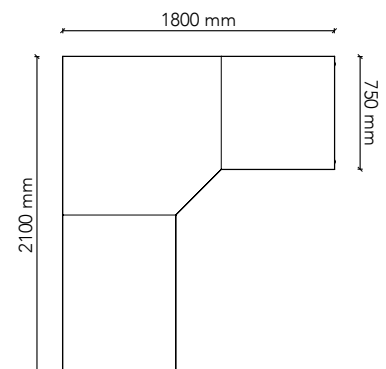

CF211875

Worktop Size: 2100W(L) x 1800W(R) x 750D
Height: 720mm
Colour: Group 1 (standard)
Colour Option 1: Group 2
Colour Option 2: Two-tone
Complete Corner Unit, returns with adjustable feet & cable port