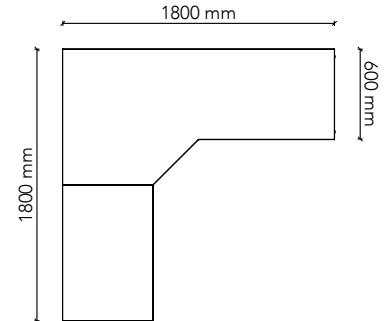

## CL212175

Worktop Size: 2100W(L) x 2100W(R) x 750D  
Height: 720mm  
Colour: Group 1 (standard)  
Colour Option 1: Group 2  
Colour Option 2: Two-tone  
with lozenge, cable port and adjustable feet

## CL241875

Worktop Size: 2400W(L) x 1800W(R) x 750D  
Height: 720mm  
Colour: Group 1 (standard)  
Colour Option 1: Group 2  
Colour Option 2: Two-tone  
with lozenge, cable port and adjustable feet

## CS181860

Worktop Size: 1800W(L) x 1800W(R) x 600D  
Height: 720mm  
Colour: Group 1 (standard)  
Colour Option 1: Group 2  
Colour Option 2: Two-tone  
with splay and adjustable feet