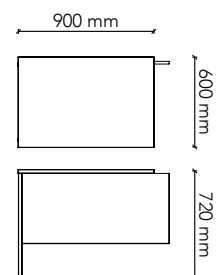

## FR9045R

Worktop Size: 900W x 450D  
Height: 720mm  
Colour: Group 1 (standard)  
Colour Option 1: Group 2  
Colour Option 2: Two-tone  
To suit 1500W desks with adjustable feet

## FR9045L

Worktop Size: 900W x 450D  
Height: 720mm  
Colour: Group 1 (standard)  
Colour Option 1: Group 2  
Colour Option 2: Two-tone  
To suit 1500W desks with adjustable feet

## FR9060R

Worktop Size: 900W x 600D  
Height: 720mm  
Colour: Group 1 (standard)  
Colour Option 1: Group 2  
Colour Option 2: Two-tone  
To suit 1800W desks with adjustable feet

## FR9060L

Worktop Size: 900W x 600D  
Height: 720mm  
Colour: Group 1 (standard)  
Colour Option 1: Group 2  
Colour Option 2: Two-tone  
To suit 1800W desks with adjustable feet