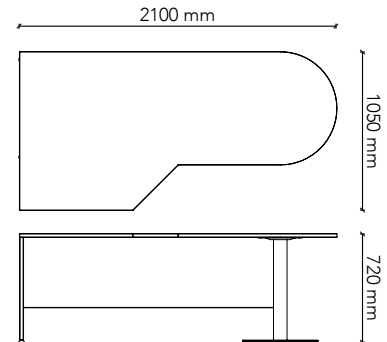

SLAB ENDS DESKS.

D End corner desks with slab + pedestal base

CSD21L

Worktop Size: 2100W x 1050D.
Height: 720mm
Colour: Group 1 (standard)
Colour Option 1: Group 2
Colour Option 2: Two-tone
splayed with adjustable feet