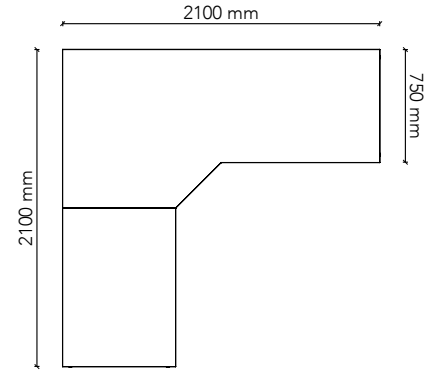

## CS181875

Worktop Size: 1800W(L) x 1800W(R) x 750D  
Height: 720mm  
Colour: Group 1 (standard)  
Colour Option 1: Group 2  
Colour Option 2: Two-tone  
with splay and adjustable feet

## CS182175

Worktop Size: 1800W(L) x 2100W(R) x 750D  
Height: 720mm  
Colour: Group 1 (standard)  
Colour Option 1: Group 2  
Colour Option 2: Two-tone  
with splay and adjustable feet

## CS211875

Worktop Size: 2100W(L) x 1800W(R) x 750D  
Height: 720mm  
Colour: Group 1 (standard)  
Colour Option 1: Group 2  
Colour Option 2: Two-tone  
with splay and adjustable feet

## CS212175

Worktop Size: 2100W(L) x 2100W(R) x 750D  
Height: 720mm  
Colour: Group 1 (standard)  
Colour Option 1: Group 2  
Colour Option 2: Two-tone  
with splay and adjustable feet