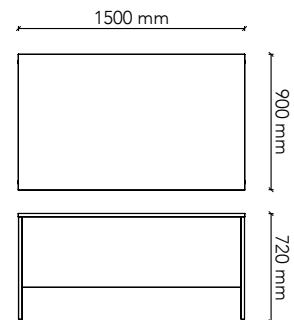

RD1590

Worktop Size: 1500W x 900D
Height: 720mm
Colour: Group 1 (standard)
Colour Option 1: Group 2
Colour Option 2: Two-tone
Includes modesty & adjustable feet