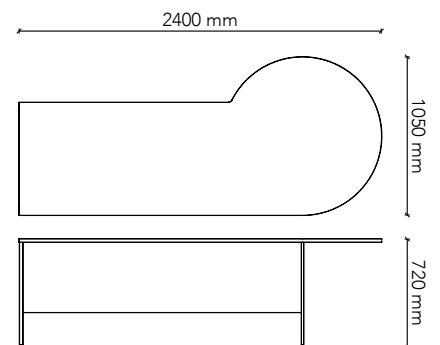

PS3

Worktop Size: 2400W x 1050D
Height: 720mm
Colour: Group 1 (standard)
Colour Option 1: Group 2
Colour Option 2: Two-tone
with adjustable feet