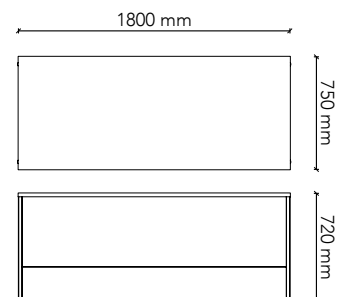

## CC6-25-R

600W x 600D x 2120H

**COAT CUPBOARDS**

**Watts.**  
Quality furniture since 1922

## RD1275

Worktop Size: 1200W x 750D  
Height: 720mm  
Colour: Group 1 (standard)  
Colour Option 1: Group 2  
Colour Option 2: Two-tone  
Includes modesty & adjustable feet

## RD1575

Worktop Size: 1500W x 750D  
Height: 720mm  
Colour: Group 1 (standard)  
Colour Option 1: Group 2  
Colour Option 2: Two-tone  
Includes modesty & adjustable feet

## RD1875

Worktop Size: 1800W x 750D  
Height: 720mm  
Colour: Group 1 (standard)  
Colour Option 1: Group 2  
Colour Option 2: Two-tone  
Includes modesty & adjustable feet