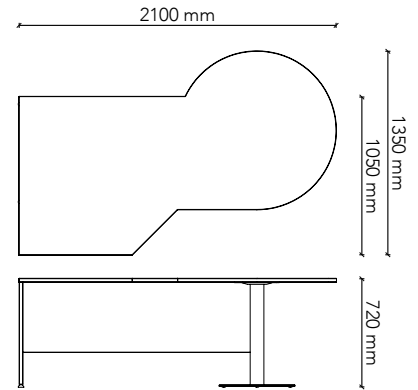

SLAB ENDS DESKS.

P End corner desks with slab + pedestal base

PPS1L

Worktop Size: 2100W x 1350D
Height: 720mm
Colour: Group 1 (standard)
Colour Option 1: Group 2
Colour Option 2: Two-tone
Splayed - LH return with adjustable feet