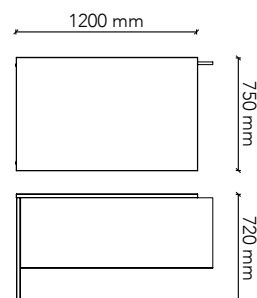

FR1275L

Worktop Size: 1200W x 750D
Height: 720mm
Colour: Group 1 (standard)
Colour Option 1: Group 2
Colour Option 2: Two-tone
To suit 1800W desks with adjustable feet