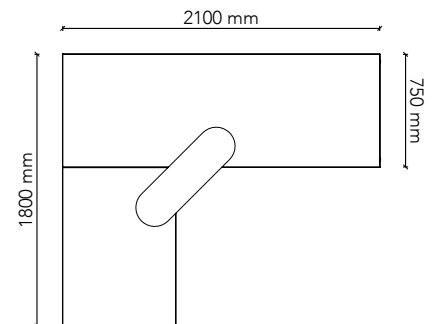

CL182175

Worktop Size: 1800W(L) x 2100W(R) x 750D
Height: 720mm
Colour: Group 1 (standard)
Colour Option 1: Group 2
Colour Option 2: Two-tone
with lozenge, cable port and adjustable feet