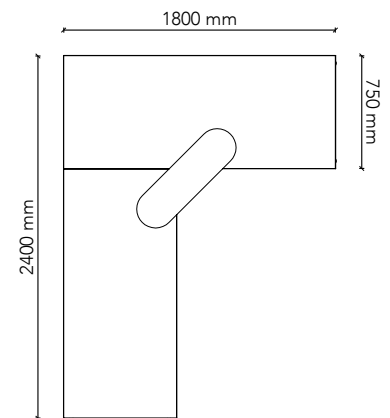

CL241875

Worktop Size: 2400W(L) x 1800W(R) x 750D
Height: 720mm
Colour: Group 1 (standard)
Colour Option 1: Group 2
Colour Option 2: Two-tone
with lozenge, cable port and adjustable feet