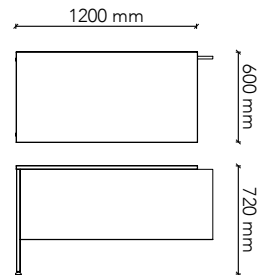

FR1260L

Worktop Size: 1200W x 600D
Height: 720mm
Colour: Group 1 (standard)
Colour Option 1: Group 2
Colour Option 2: Two-tone
To suit 1800W desks with adjustable feet