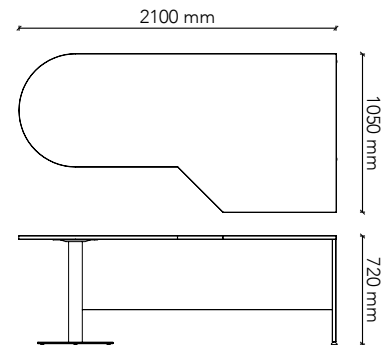

## DP2475

Worktop Size: 2400W x 750D.  
Height: 720mm  
Colour: Group 1 (standard)  
Colour Option 1: Group 2  
Colour Option 2: Two-tone  
with adjustable feet

## DP2490

Worktop Size: 2400W x 900D.  
Height: 720mm  
Colour: Group 1 (standard)  
Colour Option 1: Group 2  
Colour Option 2: Two-tone  
with adjustable feet

## CSD21L

Worktop Size: 2100W x 1050D.  
Height: 720mm  
Colour: Group 1 (standard)  
Colour Option 1: Group 2  
Colour Option 2: Two-tone  
splayed with adjustable feet

## CSD24L

Worktop Size: 2400W x 1050D.  
Height: 720mm  
Colour: Group 1 (standard)  
Colour Option 1: Group 2  
Colour Option 2: Two-tone  
splayed with adjustable feet