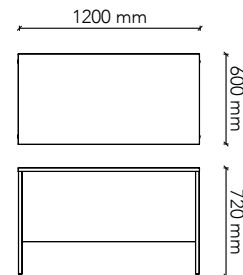

SR1260

Worktop Size: 1200W x 600D
Height: 720mm
Colour: Group 1 (standard)
Colour Option 1: Group 2
Colour Option 2: Two-tone
W/Slab supports with adjustable feet