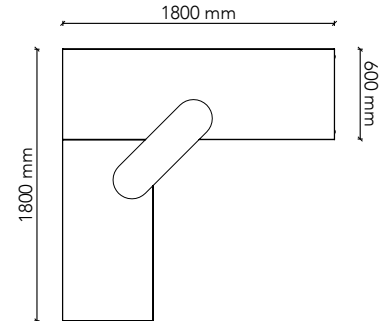

SLAB ENDS DESKS.

corner desks - 2 pieces with lozenge

CL181860

Worktop Size: 1800W(L) x 1800W(R) x 600D
Height: 720mm
Colour: Group 1 (standard)
Colour Option 1: Group 2
Colour Option 2: Two-tone
with lozenge, cable port and adjustable feet