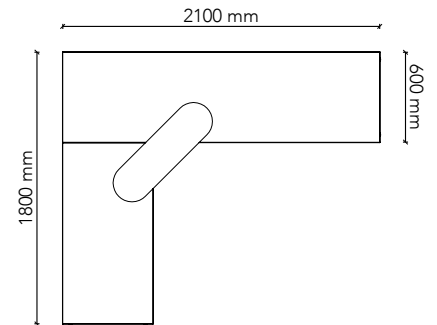

CL182160

Worktop Size: 1800W(L) x 2100W(R) x 600D
Height: 720mm
Colour: Group 1 (standard)
Colour Option 1: Group 2
Colour Option 2: Two-tone
with lozenge, cable port and adjustable feet