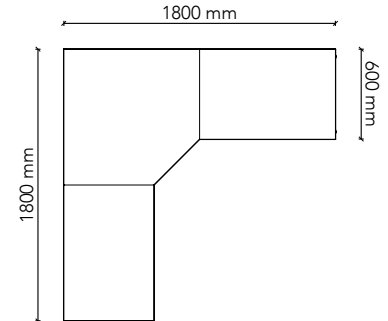

SLAB ENDS DESKS.

corner desks - 3 pieces

CF181860

Worktop Size: 1800W(L) x 1800W(R) x 600D
Height: 720mm
Colour: Group 1 (standard)
Colour Option 1: Group 2
Colour Option 2: Two-tone
Complete Corner Unit, returns with adjustable feet