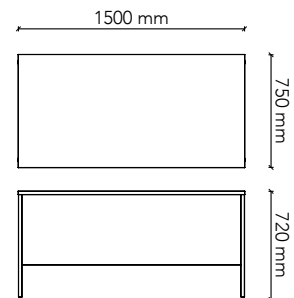

## CC6-25-R

600W x 600D x 2120H

**COAT CUPBOARDS**

**Watts.**  
Quality furniture since 1922

# SLAB ENDS DESKS.

rectangular desk

## RD1275

Worktop Size: 1200W x 750D  
Height: 720mm  
Colour: Group 1 (standard)  
Colour Option 1: Group 2  
Colour Option 2: Two-tone  
Includes modesty & adjustable feet

## RD1575

Worktop Size: 1500W x 750D  
Height: 720mm  
Colour: Group 1 (standard)  
Colour Option 1: Group 2  
Colour Option 2: Two-tone  
Includes modesty & adjustable feet