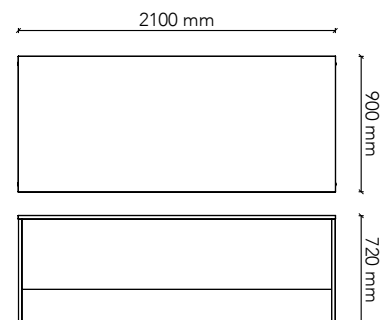

## RD2175

Worktop Size: 2100W x 750D  
Height: 720mm  
Colour: Group 1 (standard)  
Colour Option 1: Group 2  
Colour Option 2: Two-tone  
Includes modesty & adjustable feet

## RD1590

Worktop Size: 1500W x 900D  
Height: 720mm  
Colour: Group 1 (standard)  
Colour Option 1: Group 2  
Colour Option 2: Two-tone  
Includes modesty & adjustable feet

## RD1890

Worktop Size: 1800W x 900D  
Height: 720mm  
Colour: Group 1 (standard)  
Colour Option 1: Group 2  
Colour Option 2: Two-tone  
Includes modesty & adjustable feet

## RD2190

Worktop Size: 2100W x 900D  
Height: 720mm  
Colour: Group 1 (standard)  
Colour Option 1: Group 2  
Colour Option 2: Two-tone  
Includes modesty & adjustable feet