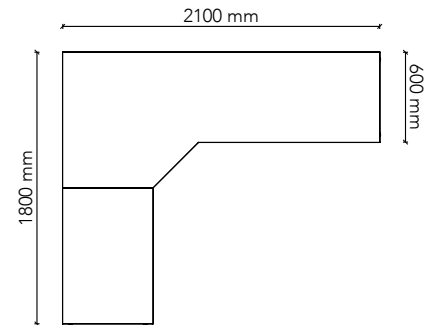

## CL212175

Worktop Size: 2100W(L) x 2100W(R) x 750D  
Height: 720mm  
Colour: Group 1 (standard)  
Colour Option 1: Group 2  
Colour Option 2: Two-tone  
with lozenge, cable port and adjustable feet

## CL241875

Worktop Size: 2400W(L) x 1800W(R) x 750D  
Height: 720mm  
Colour: Group 1 (standard)  
Colour Option 1: Group 2  
Colour Option 2: Two-tone  
with lozenge, cable port and adjustable feet

## CS181860

Worktop Size: 1800W(L) x 1800W(R) x 600D  
Height: 720mm  
Colour: Group 1 (standard)  
Colour Option 1: Group 2  
Colour Option 2: Two-tone  
with splay and adjustable feet

## CS182160

Worktop Size: 1800W(L) x 2100W(R) x 600D  
Height: 720mm  
Colour: Group 1 (standard)  
Colour Option 1: Group 2  
Colour Option 2: Two-tone  
with splay and adjustable feet