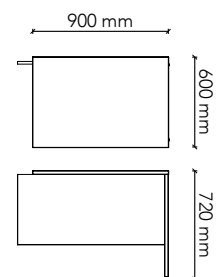

FR9060R

Worktop Size: 900W x 600D
Height: 720mm
Colour: Group 1 (standard)
Colour Option 1: Group 2
Colour Option 2: Two-tone
To suit 1800W desks with adjustable feet