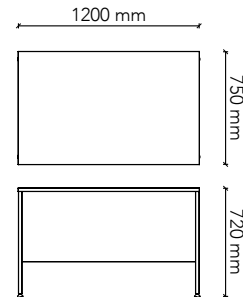

## OS1

896W x 350D x 800H

**OVERHEAD STORAGE UNITS**

## CC6-25-R

600W x 600D x 2120H

**COAT CUPBOARDS**

**Watts.**  
Quality furniture since 1922

## RD1275

Worktop Size: 1200W x 750D  
Height: 720mm  
Colour: Group 1 (standard)  
Colour Option 1: Group 2  
Colour Option 2: Two-tone  
Includes modesty & adjustable feet

## RD1575

Worktop Size: 1500W x 750D  
Height: 720mm  
Colour: Group 1 (standard)  
Colour Option 1: Group 2  
Colour Option 2: Two-tone  
Includes modesty & adjustable feet