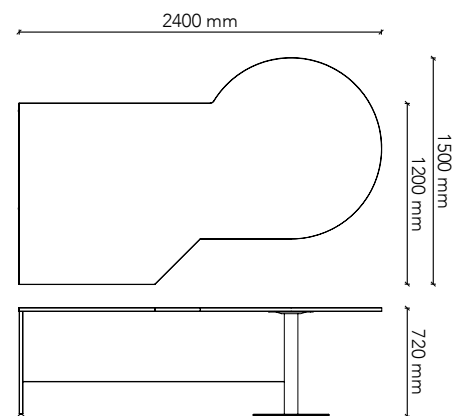

PPS2L

Worktop Size: 2400W x 1500D
Height: 720mm
Colour: Group 1 (standard)
Colour Option 1: Group 2
Colour Option 2: Two-tone
Splayed - LH return with adjustable feet
@ 900 Deep