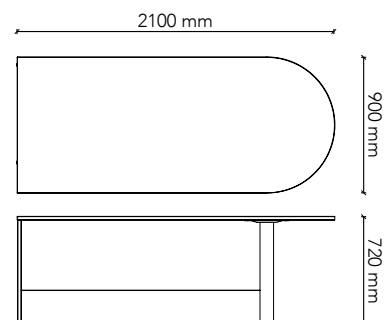

DP2190

Worktop Size: 2100W x 900D.
Height: 720mm
Colour: Group 1 (standard)
Colour Option 1: Group 2
Colour Option 2: Two-tone
with adjustable feet