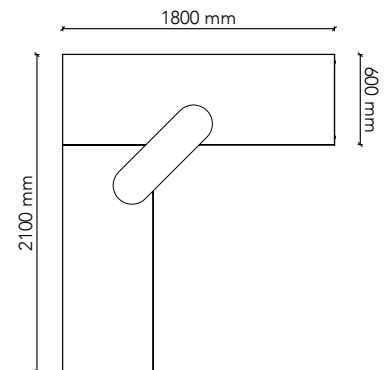

CL211860

Worktop Size: 2100W(L) x 1800W(R) x 600D
Height: 720mm
Colour: Group 1 (standard)
Colour Option 1: Group 2
Colour Option 2: Two-tone
with lozenge, cable port and adjustable feet