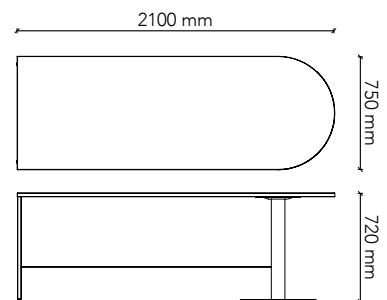

DP2175

Worktop Size: 2100W x 750D.
Height: 720mm
Colour: Group 1 (standard)
Colour Option 1: Group 2
Colour Option 2: Two-tone
with adjustable feet