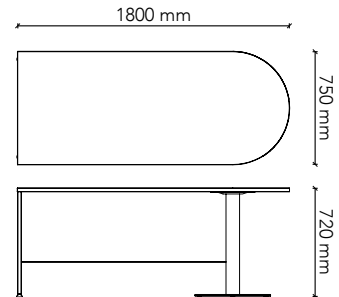

## DS2475

Worktop Size: 2400W x 750D.  
Height: 720mm  
Colour: Group 1 (standard)  
Colour Option 1: Group 2  
Colour Option 2: Two-tone  
with adjustable feet

## DS2490

Worktop Size: 2400W x 900D.  
Height: 720mm  
Colour: Group 1 (standard)  
Colour Option 1: Group 2  
Colour Option 2: Two-tone  
with adjustable feet

## DP1875

Worktop Size: 1800W x 750D.  
Height: 720mm  
Colour: Group 1 (standard)  
Colour Option 1: Group 2  
Colour Option 2: Two-tone  
with adjustable feet