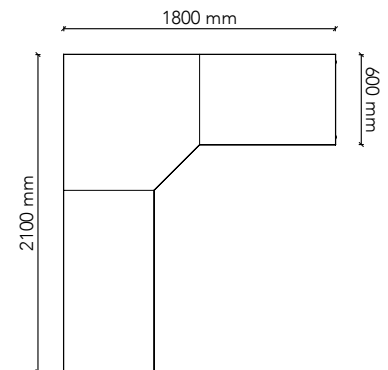

CF211860

Worktop Size: 2100W(L) x 1800W(R) x 600D
Height: 720mm
Colour: Group 1 (standard)
Colour Option 1: Group 2
Colour Option 2: Two-tone
Complete Corner Unit, returns with adjustable feet