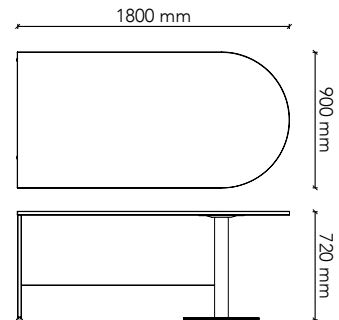

## DS2475

Worktop Size: 2400W x 750D.  
Height: 720mm  
Colour: Group 1 (standard)  
Colour Option 1: Group 2  
Colour Option 2: Two-tone  
with adjustable feet

## DS2490

Worktop Size: 2400W x 900D.  
Height: 720mm  
Colour: Group 1 (standard)  
Colour Option 1: Group 2  
Colour Option 2: Two-tone  
with adjustable feet

## DP1875

Worktop Size: 1800W x 750D.  
Height: 720mm  
Colour: Group 1 (standard)  
Colour Option 1: Group 2  
Colour Option 2: Two-tone  
with adjustable feet

## DP1890

Worktop Size: 1800W x 900D.  
Height: 720mm  
Colour: Group 1 (standard)  
Colour Option 1: Group 2  
Colour Option 2: Two-tone  
with adjustable feet