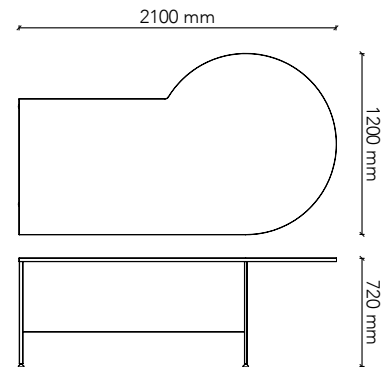

PS2

Worktop Size: 2100W x 1200D
Height: 720mm
Colour: Group 1 (standard)
Colour Option 1: Group 2
Colour Option 2: Two-tone
with adjustable feet