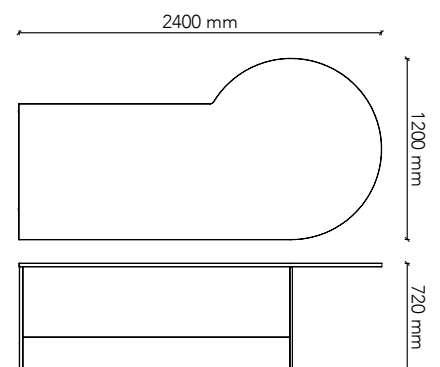

PS4

Worktop Size: 2400W x 1200D
Height: 720mm
Colour: Group 1 (standard)
Colour Option 1: Group 2
Colour Option 2: Two-tone
with adjustable feet