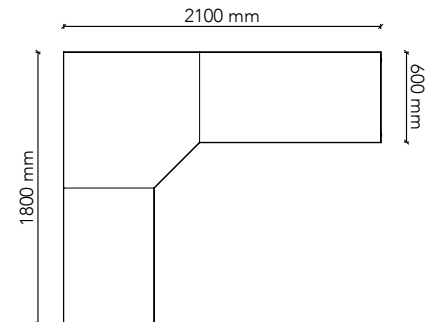

CF182160

Worktop Size: 1800W(L) x 2100W(R) x 600D
Height: 720mm
Colour: Group 1 (standard)
Colour Option 1: Group 2
Colour Option 2: Two-tone
Complete Corner Unit, returns with adjustable feet