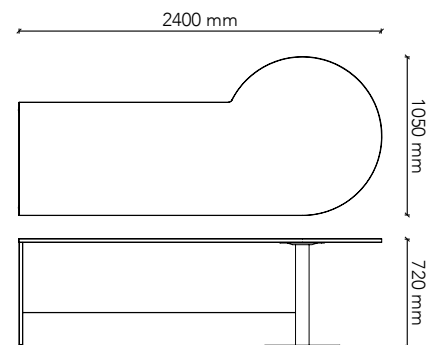

## PS4

Worktop Size: 2400W x 1200D  
Height: 720mm  
Colour: Group 1 (standard)  
Colour Option 1: Group 2  
Colour Option 2: Two-tone  
with adjustable feet

## PP1

Worktop Size: 2100W x 1050D  
Height: 720mm  
Colour: Group 1 (standard)  
Colour Option 1: Group 2  
Colour Option 2: Two-tone  
with adjustable feet

## PP2

Worktop Size: 2100W x 1200D  
Height: 720mm  
Colour: Group 1 (standard)  
Colour Option 1: Group 2  
Colour Option 2: Two-tone  
with adjustable feet

## PP3

Worktop Size: 2400W x 1050D  
Height: 720mm  
Colour: Group 1 (standard)  
Colour Option 1: Group 2  
Colour Option 2: Two-tone  
with adjustable feet