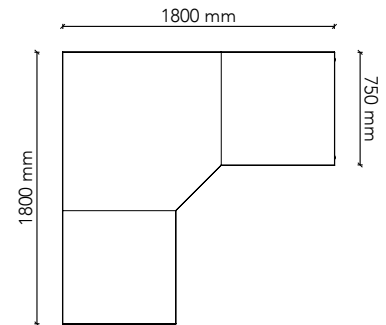

## CF182160

Worktop Size: 1800W(L) x 2100W(R) x 600D  
Height: 720mm  
Colour: Group 1 (standard)  
Colour Option 1: Group 2  
Colour Option 2: Two-tone  
Complete Corner Unit, returns with adjustable feet

## CF212160

Worktop Size: 2100W(L) x 2100W(R) x 600D  
Height: 720mm  
Colour: Group 1 (standard)  
Colour Option 1: Group 2  
Colour Option 2: Two-tone  
Complete Corner Unit, returns with adjustable feet

## CF241860

Worktop Size: 2400W(L) x 1800W(R) x 600D  
Height: 720mm  
Colour: Group 1 (standard)  
Colour Option 1: Group 2  
Colour Option 2: Two-tone  
Complete Corner Unit, returns with adjustable feet & cable port

## CF181875

Worktop Size: 1800W(L) x 1800W(R) x 750D  
Height: 720mm  
Colour: Group 1 (standard)  
Colour Option 1: Group 2  
Colour Option 2: Two-tone  
Complete Corner Unit, returns with adjustable feet & cable port