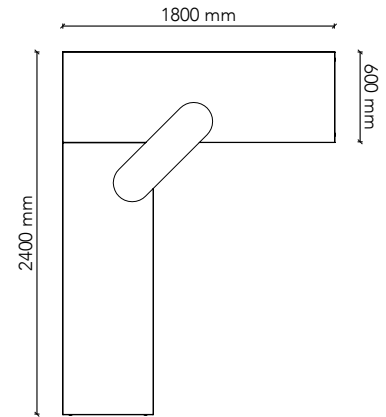

SLAB ENDS DESKS.

corner desks - 2 pieces with lozenge

CL241860

Worktop Size: 2400W(L) x 1800W(R) x 600D
Height: 720mm
Colour: Group 1 (standard)
Colour Option 1: Group 2
Colour Option 2: Two-tone
with lozenge, cable port and adjustable feet