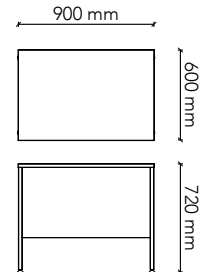

SR9060

Worktop Size: 900W x 600D
Height: 720mm
Colour: Group 1 (standard)
Colour Option 1: Group 2
Colour Option 2: Two-tone
W/Slab supports with adjustable feet