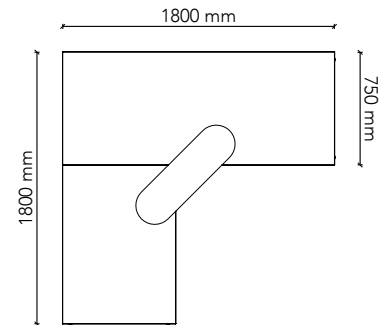

CL181875

Worktop Size: 1800W(L) x 1800W(R) x 750D
Height: 720mm
Colour: Group 1 (standard)
Colour Option 1: Group 2
Colour Option 2: Two-tone
with lozenge, cable port and adjustable feet