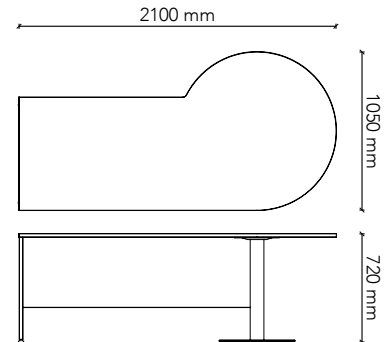

## PS2

Worktop Size: 2100W x 1200D  
Height: 720mm  
Colour: Group 1 (standard)  
Colour Option 1: Group 2  
Colour Option 2: Two-tone  
with adjustable feet

## PS3

Worktop Size: 2400W x 1050D  
Height: 720mm  
Colour: Group 1 (standard)  
Colour Option 1: Group 2  
Colour Option 2: Two-tone  
with adjustable feet

## PS4

Worktop Size: 2400W x 1200D  
Height: 720mm  
Colour: Group 1 (standard)  
Colour Option 1: Group 2  
Colour Option 2: Two-tone  
with adjustable feet

## PP1

Worktop Size: 2100W x 1050D  
Height: 720mm  
Colour: Group 1 (standard)  
Colour Option 1: Group 2  
Colour Option 2: Two-tone  
with adjustable feet