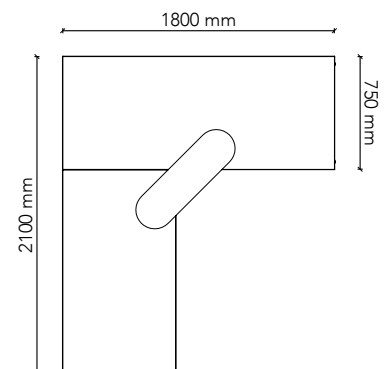

CL211875

Worktop Size: 2100W(L) x 1800W(R) x 750D
Height: 720mm
Colour: Group 1 (standard)
Colour Option 1: Group 2
Colour Option 2: Two-tone
with lozenge, cable port and adjustable feet