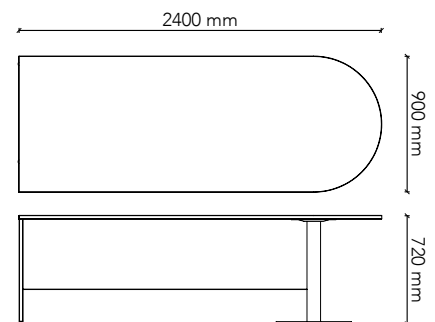

## DP2175

Worktop Size: 2100W x 750D.  
Height: 720mm  
Colour: Group 1 (standard)  
Colour Option 1: Group 2  
Colour Option 2: Two-tone  
with adjustable feet

## DP2190

Worktop Size: 2100W x 900D.  
Height: 720mm  
Colour: Group 1 (standard)  
Colour Option 1: Group 2  
Colour Option 2: Two-tone  
with adjustable feet

## DP2475

Worktop Size: 2400W x 750D.  
Height: 720mm  
Colour: Group 1 (standard)  
Colour Option 1: Group 2  
Colour Option 2: Two-tone  
with adjustable feet

## DP2490

Worktop Size: 2400W x 900D.  
Height: 720mm  
Colour: Group 1 (standard)  
Colour Option 1: Group 2  
Colour Option 2: Two-tone  
with adjustable feet