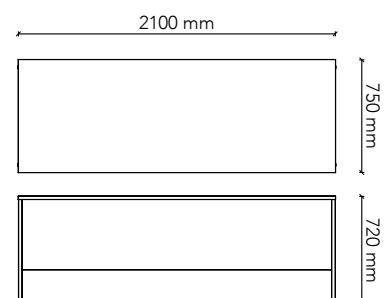

## RD1275

Worktop Size: 1200W x 750D  
Height: 720mm  
Colour: Group 1 (standard)  
Colour Option 1: Group 2  
Colour Option 2: Two-tone  
Includes modesty & adjustable feet

## RD1575

Worktop Size: 1500W x 750D  
Height: 720mm  
Colour: Group 1 (standard)  
Colour Option 1: Group 2  
Colour Option 2: Two-tone  
Includes modesty & adjustable feet

## RD1875

Worktop Size: 1800W x 750D  
Height: 720mm  
Colour: Group 1 (standard)  
Colour Option 1: Group 2  
Colour Option 2: Two-tone  
Includes modesty & adjustable feet

## RD2175

Worktop Size: 2100W x 750D  
Height: 720mm  
Colour: Group 1 (standard)  
Colour Option 1: Group 2  
Colour Option 2: Two-tone  
Includes modesty & adjustable feet