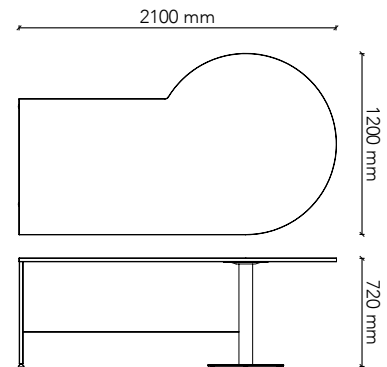

## PS4

Worktop Size: 2400W x 1200D  
Height: 720mm  
Colour: Group 1 (standard)  
Colour Option 1: Group 2  
Colour Option 2: Two-tone  
with adjustable feet

## PP1

Worktop Size: 2100W x 1050D  
Height: 720mm  
Colour: Group 1 (standard)  
Colour Option 1: Group 2  
Colour Option 2: Two-tone  
with adjustable feet

## PP2

Worktop Size: 2100W x 1200D  
Height: 720mm  
Colour: Group 1 (standard)  
Colour Option 1: Group 2  
Colour Option 2: Two-tone  
with adjustable feet

## PP3

Worktop Size: 2400W x 1050D  
Height: 720mm  
Colour: Group 1 (standard)  
Colour Option 1: Group 2  
Colour Option 2: Two-tone  
with adjustable feet