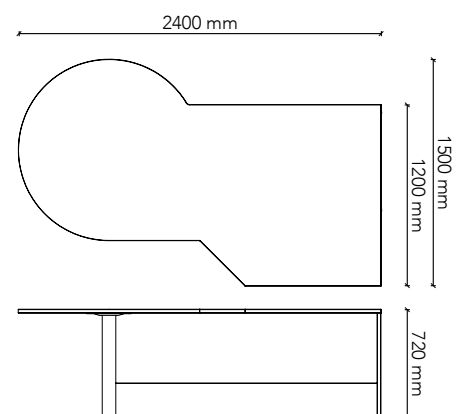

PPS2R

Worktop Size: 2400W x 1500D
Height: 720mm
Colour: Group 1 (standard)
Colour Option 1: Group 2
Colour Option 2: Two-tone
Splayed - RH return with adjustable feet
@ 900 Deep