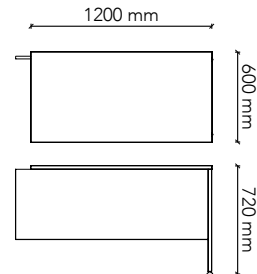

FR1260R

Worktop Size: 1200W x 600D
Height: 720mm
Colour: Group 1 (standard)
Colour Option 1: Group 2
Colour Option 2: Two-tone
To suit 1800W desks with adjustable feet