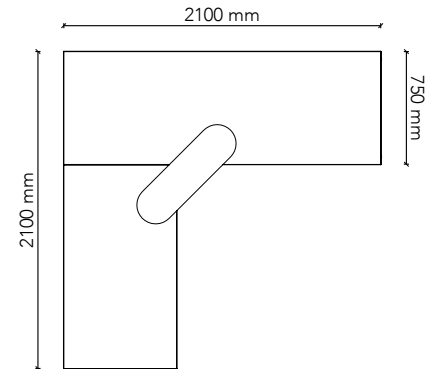

SLAB ENDS DESKS.

corner desks - 2 pieces with lozenge

CL212175

Worktop Size: 2100W(L) x 2100W(R) x 750D
Height: 720mm
Colour: Group 1 (standard)
Colour Option 1: Group 2
Colour Option 2: Two-tone
with lozenge, cable port and adjustable feet