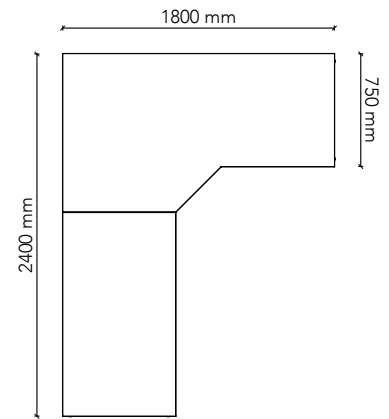

## CS241860

Worktop Size: 2400W(L) x 1800W(R) x 600D  
Height: 720mm  
Colour: Group 1 (standard)  
Colour Option 1: Group 2  
Colour Option 2: Two-tone  
with splay and adjustable feet

## CS211875

Worktop Size: 2100W(L) x 1800W(R) x 750D  
Height: 720mm  
Colour: Group 1 (standard)  
Colour Option 1: Group 2  
Colour Option 2: Two-tone  
with splay and adjustable feet

## CS212175

Worktop Size: 2100W(L) x 2100W(R) x 750D  
Height: 720mm  
Colour: Group 1 (standard)  
Colour Option 1: Group 2  
Colour Option 2: Two-tone  
with splay and adjustable feet

## CS241875

Worktop Size: 2400W(L) x 1800W(R) x 750D  
Height: 720mm  
Colour: Group 1 (standard)  
Colour Option 1: Group 2  
Colour Option 2: Two-tone  
with splay and adjustable feet