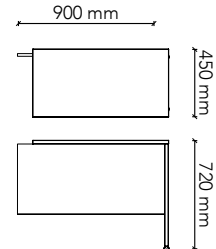

FR9045R

Worktop Size: 900W x 450D
Height: 720mm
Colour: Group 1 (standard)
Colour Option 1: Group 2
Colour Option 2: Two-tone
To suit 1500W desks with adjustable feet