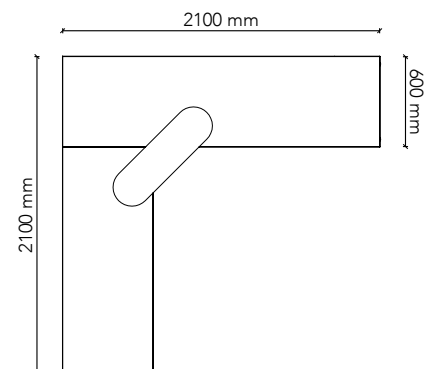

CL212160

Worktop Size: 2100W(L) x 2100W(R) x 600D
Height: 720mm
Colour: Group 1 (standard)
Colour Option 1: Group 2
Colour Option 2: Two-tone
with lozenge, cable port and adjustable feet