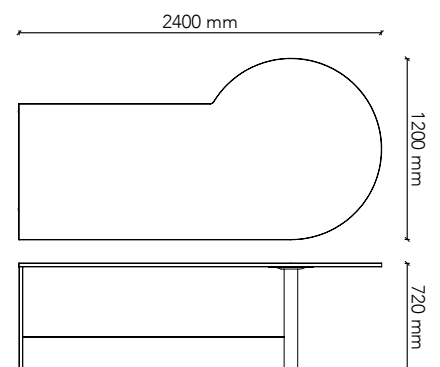

## PP1

Worktop Size: 2100W x 1050D  
Height: 720mm  
Colour: Group 1 (standard)  
Colour Option 1: Group 2  
Colour Option 2: Two-tone  
with adjustable feet

## PP2

Worktop Size: 2100W x 1200D  
Height: 720mm  
Colour: Group 1 (standard)  
Colour Option 1: Group 2  
Colour Option 2: Two-tone  
with adjustable feet

## PP3

Worktop Size: 2400W x 1050D  
Height: 720mm  
Colour: Group 1 (standard)  
Colour Option 1: Group 2  
Colour Option 2: Two-tone  
with adjustable feet

## PP4

Worktop Size: 2400W x 1200D  
Height: 720mm  
Colour: Group 1 (standard)  
Colour Option 1: Group 2  
Colour Option 2: Two-tone  
with adjustable feet