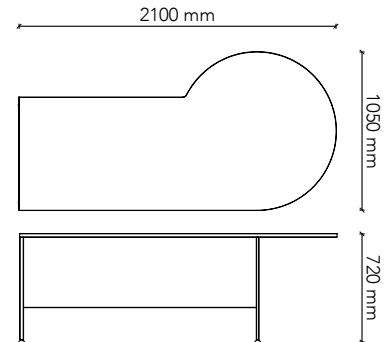

## DP2490

Worktop Size: 2400W x 900D.  
Height: 720mm  
Colour: Group 1 (standard)  
Colour Option 1: Group 2  
Colour Option 2: Two-tone  
with adjustable feet

## CSD24L

Worktop Size: 2400W x 1050D.  
Height: 720mm  
Colour: Group 1 (standard)  
Colour Option 1: Group 2  
Colour Option 2: Two-tone  
splayed with adjustable feet

## CSD24R

Worktop Size: 2400W x 1050D.  
Height: 720mm  
Colour: Group 1 (standard)  
Colour Option 1: Group 2  
Colour Option 2: Two-tone  
splayed with adjustable feet

## PS1

Worktop Size: 2100W x 1050D  
Height: 720mm  
Colour: Group 1 (standard)  
Colour Option 1: Group 2  
Colour Option 2: Two-tone  
with adjustable feet