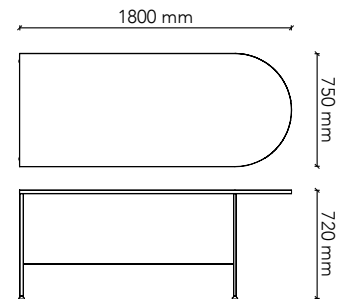

## CS182175

Worktop Size: 1800W(L) x 2100W(R) x 750D  
Height: 720mm  
Colour: Group 1 (standard)  
Colour Option 1: Group 2  
Colour Option 2: Two-tone  
with splay and adjustable feet

## CS212175

Worktop Size: 2100W(L) x 2100W(R) x 750D  
Height: 720mm  
Colour: Group 1 (standard)  
Colour Option 1: Group 2  
Colour Option 2: Two-tone  
with splay and adjustable feet

## CS241875

Worktop Size: 2400W(L) x 1800W(R) x 750D  
Height: 720mm  
Colour: Group 1 (standard)  
Colour Option 1: Group 2  
Colour Option 2: Two-tone  
with splay and adjustable feet

## DS1875

Worktop Size: 1800W x 750D.  
Height: 720mm  
Colour: Group 1 (standard)  
Colour Option 1: Group 2  
Colour Option 2: Two-tone  
with adjustable feet