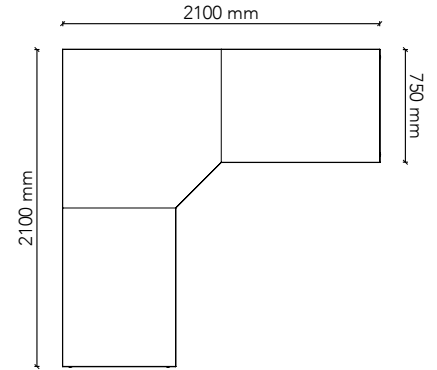

## CF181875

Worktop Size: 1800W(L) x 1800W(R) x 750D  
Height: 720mm  
Colour: Group 1 (standard)  
Colour Option 1: Group 2  
Colour Option 2: Two-tone  
Complete Corner Unit, returns with adjustable feet & cable port

## CF182175

Worktop Size: 1800W(L) x 2100W(R) x 750D  
Height: 720mm  
Colour: Group 1 (standard)  
Colour Option 1: Group 2  
Colour Option 2: Two-tone  
Complete Corner Unit, returns with adjustable feet & cable port

## CF211875

Worktop Size: 2100W(L) x 1800W(R) x 750D  
Height: 720mm  
Colour: Group 1 (standard)  
Colour Option 1: Group 2  
Colour Option 2: Two-tone  
Complete Corner Unit, returns with adjustable feet & cable port

## CF212175

Worktop Size: 2100W(L) x 2100W(R) x 750D  
Height: 720mm  
Colour: Group 1 (standard)  
Colour Option 1: Group 2  
Colour Option 2: Two-tone  
Complete Corner Unit, returns with adjustable feet & cable port