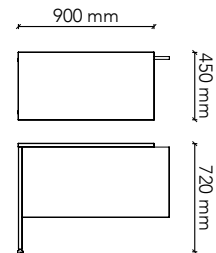

## SR1860

Worktop Size: 1800W x 600D  
Height: 720mm  
Colour: Group 1 (standard)  
Colour Option 1: Group 2  
Colour Option 2: Two-tone  
W/Slab supports with adjustable feet

# SLAB ENDS DESKS.

side returns - fixed to desk

## FR9045R

Worktop Size: 900W x 450D  
Height: 720mm  
Colour: Group 1 (standard)  
Colour Option 1: Group 2  
Colour Option 2: Two-tone  
To suit 1500W desks with adjustable feet

## FR9045L

Worktop Size: 900W x 450D  
Height: 720mm  
Colour: Group 1 (standard)  
Colour Option 1: Group 2  
Colour Option 2: Two-tone  
To suit 1500W desks with adjustable feet