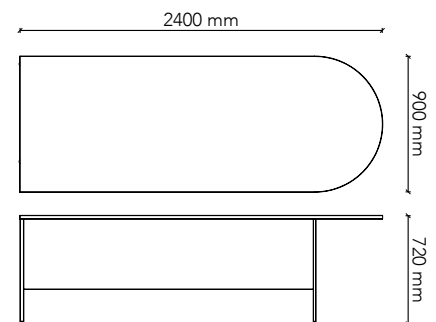

## DS1890

Worktop Size: 1800W x 900D.  
Height: 720mm  
Colour: Group 1 (standard)  
Colour Option 1: Group 2  
Colour Option 2: Two-tone  
with adjustable feet

## DS2190

Worktop Size: 2100W x 900D.  
Height: 720mm  
Colour: Group 1 (standard)  
Colour Option 1: Group 2  
Colour Option 2: Two-tone  
with adjustable feet

## DS2475

Worktop Size: 2400W x 750D.  
Height: 720mm  
Colour: Group 1 (standard)  
Colour Option 1: Group 2  
Colour Option 2: Two-tone  
with adjustable feet

## DS2490

Worktop Size: 2400W x 900D.  
Height: 720mm  
Colour: Group 1 (standard)  
Colour Option 1: Group 2  
Colour Option 2: Two-tone  
with adjustable feet