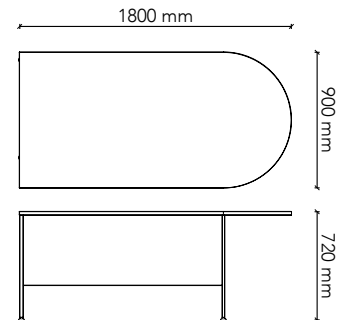

## CS212175

Worktop Size: 2100W(L) x 2100W(R) x 750D  
Height: 720mm  
Colour: Group 1 (standard)  
Colour Option 1: Group 2  
Colour Option 2: Two-tone  
with splay and adjustable feet

## CS241875

Worktop Size: 2400W(L) x 1800W(R) x 750D  
Height: 720mm  
Colour: Group 1 (standard)  
Colour Option 1: Group 2  
Colour Option 2: Two-tone  
with splay and adjustable feet

## DS1875

Worktop Size: 1800W x 750D.  
Height: 720mm  
Colour: Group 1 (standard)  
Colour Option 1: Group 2  
Colour Option 2: Two-tone  
with adjustable feet

## DS1890

Worktop Size: 1800W x 900D.  
Height: 720mm  
Colour: Group 1 (standard)  
Colour Option 1: Group 2  
Colour Option 2: Two-tone  
with adjustable feet