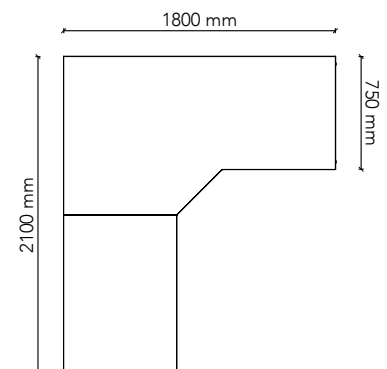

CS211875

Worktop Size: 2100W(L) x 1800W(R) x 750D
Height: 720mm
Colour: Group 1 (standard)
Colour Option 1: Group 2
Colour Option 2: Two-tone
with splay and adjustable feet