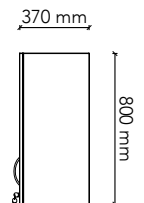

WARRANTY

10
Year

OVERHEAD STORAGE UNITS.

open / with doors

Watts.

OS1

Dimensions: 896W x 350D
Height: 800H
Adj. Shelves: 1 x 25mm
Weight Capacity: 30 kg/shelf
Colour: Group 1 (standard)
Colour Option 1: Group 2
Colour Option 2: Two-tone

OS2

Dimensions: 896W x 370D
Height: 800H
Adj. Shelves: 1 x 25mm
Weight Capacity: 30 kg/shelf
Colour: Group 1 (standard)
Colour Option 1: Group 2
Colour Option 2: Two-tone

OS3

Dimensions: 450W x 350D
Height: 800H
Adj. Shelves: 1 x 25mm
Colour: Group 1 (standard)
Colour Option 1: Group 2
Colour Option 2: Two-tone

OS4-L

Dimensions: 450W x 370D
Height: 800H
Adj. Shelves: 1 x 25mm
Weight Capacity: 30 kg/shelf
Colour: Group 1 (standard)
Colour Option 1: Group 2
Colour Option 2: Two-tone
Door Hinged: Left

OVERHEAD STORAGE UNITS.

open / with doors

OS4-R

Dimensions: 450W x 370D
Height: 800H
Adj. Shelves: 1 x 25mm
Weight Capacity: 30 kg/shelf
Colour: Group 1 (standard)
Colour Option 1: Group 2
Colour Option 2: Two-tone
Door Hinged: Right