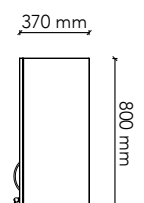

OS2

Dimensions: 896W x 370D
Height: 800H
Adj. Shelves: 1 x 25mm
Weight Capacity: 30 kg/shelf
Colour: Group 1 (standard)
Colour Option 1: Group 2
Colour Option 2: Two-tone

OS3

Dimensions: 450W x 350D
Height: 800H
Adj. Shelves: 1 x 25mm
Colour: Group 1 (standard)
Colour Option 1: Group 2
Colour Option 2: Two-tone

OS4-L

Dimensions: 450W x 370D
Height: 800H
Adj. Shelves: 1 x 25mm
Weight Capacity: 30 kg/shelf
Colour: Group 1 (standard)
Colour Option 1: Group 2
Colour Option 2: Two-tone
Door Hinged: Left

OVERHEAD STORAGE UNITS.

open / with doors

OS4-R

Dimensions: 450W x 370D
Height: 800H
Adj. Shelves: 1 x 25mm
Weight Capacity: 30 kg/shelf
Colour: Group 1 (standard)
Colour Option 1: Group 2
Colour Option 2: Two-tone
Door Hinged: Right

OS5

Dimensions: 896W x 350D
Height: 400H
Weight Capacity: 30 kg/shelf
Colour: Group 1 (standard)
Colour Option 1: Group 2
Colour Option 2: Two-tone

OS6

Dimensions: 450W x 350D
Height: 400H
Weight Capacity: 30 kg/shelf
Colour: Group 1 (standard)
Colour Option 1: Group 2
Colour Option 2: Two-tone