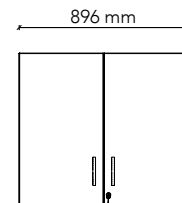

WARRANTY

10
Year

OVERHEAD STORAGE UNITS.

open / with doors

Watts.

OS1

Dimensions: 896W x 350D
Height: 800H
Adj. Shelves: 1 x 25mm
Weight Capacity: 30 kg/shelf
Colour: Group 1 (standard)
Colour Option 1: Group 2
Colour Option 2: Two-tone

OS2

Dimensions: 896W x 370D
Height: 800H
Adj. Shelves: 1 x 25mm
Weight Capacity: 30 kg/shelf
Colour: Group 1 (standard)
Colour Option 1: Group 2
Colour Option 2: Two-tone

OS3

Dimensions: 450W x 350D
Height: 800H
Adj. Shelves: 1 x 25mm
Colour: Group 1 (standard)
Colour Option 1: Group 2
Colour Option 2: Two-tone

OS4-L

Dimensions: 450W x 370D
Height: 800H
Adj. Shelves: 1 x 25mm
Weight Capacity: 30 kg/shelf
Colour: Group 1 (standard)
Colour Option 1: Group 2
Colour Option 2: Two-tone
Door Hinged: Left

OVERHEAD STORAGE UNITS.

open / with doors

OS4-R

Dimensions: 450W x 370D
Height: 800H
Adj. Shelves: 1 x 25mm
Weight Capacity: 30 kg/shelf
Colour: Group 1 (standard)
Colour Option 1: Group 2
Colour Option 2: Two-tone
Door Hinged: Right