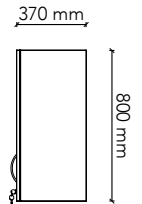

OS2

Dimensions: 896W x 370D
Height: 800H
Adj. Shelves: 1 x 25mm
Weight Capacity: 30 kg/shelf
Colour: Group 1 (standard)
Colour Option 1: Group 2
Colour Option 2: Two-tone

OS3

Dimensions: 450W x 350D
Height: 800H
Adj. Shelves: 1 x 25mm
Colour: Group 1 (standard)
Colour Option 1: Group 2
Colour Option 2: Two-tone

OS4-L

Dimensions: 450W x 370D
Height: 800H
Adj. Shelves: 1 x 25mm
Weight Capacity: 30 kg/shelf
Colour: Group 1 (standard)
Colour Option 1: Group 2
Colour Option 2: Two-tone
Door Hinged: Left

OVERHEAD STORAGE UNITS.

open / with doors

OS4-R

Dimensions: 450W x 370D
Height: 800H
Adj. Shelves: 1 x 25mm
Weight Capacity: 30 kg/shelf
Colour: Group 1 (standard)
Colour Option 1: Group 2
Colour Option 2: Two-tone
Door Hinged: Right

OS5

Dimensions: 896W x 350D
Height: 400H
Weight Capacity: 30 kg/shelf
Colour: Group 1 (standard)
Colour Option 1: Group 2
Colour Option 2: Two-tone

OS6

Dimensions: 450W x 350D
Height: 400H
Weight Capacity: 30 kg/shelf
Colour: Group 1 (standard)
Colour Option 1: Group 2
Colour Option 2: Two-tone