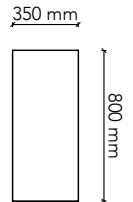

WARRANTY

10
Year

OVERHEAD STORAGE UNITS.

open / with doors

Watts.

OS1

Dimensions: 896W x 350D
Height: 800H
Adj. Shelves: 1 x 25mm
Weight Capacity: 30 kg/shelf
Colour: Group 1 (standard)
Colour Option 1: Group 2
Colour Option 2: Two-tone

OS2

Dimensions: 896W x 370D
Height: 800H
Adj. Shelves: 1 x 25mm
Weight Capacity: 30 kg/shelf
Colour: Group 1 (standard)
Colour Option 1: Group 2
Colour Option 2: Two-tone

OS3

Dimensions: 450W x 350D
Height: 800H
Adj. Shelves: 1 x 25mm
Colour: Group 1 (standard)
Colour Option 1: Group 2
Colour Option 2: Two-tone

OS4-L

Dimensions: 450W x 370D
Height: 800H
Adj. Shelves: 1 x 25mm
Weight Capacity: 30 kg/shelf
Colour: Group 1 (standard)
Colour Option 1: Group 2
Colour Option 2: Two-tone
Door Hinged: Left

OVERHEAD STORAGE UNITS.

open / with doors

OS4-R

Dimensions: 450W x 370D
Height: 800H
Adj. Shelves: 1 x 25mm
Weight Capacity: 30 kg/shelf
Colour: Group 1 (standard)
Colour Option 1: Group 2
Colour Option 2: Two-tone
Door Hinged: Right