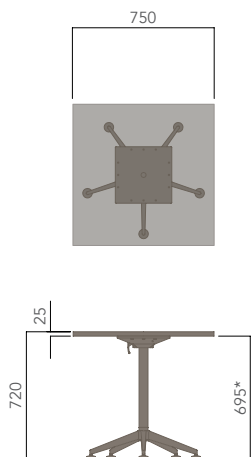

U.R (FOLDING TABLE).

Please refer to a physical sample.
Images are for an indicative reference only.
Actual product may vary slightly, depending upon model configurations.

Round Top - 5 Star Folding Base (Glides)

Round Top - 5 Star Folding Base (Castors)