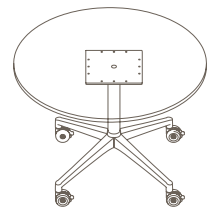

FEATURES	DESCRIPTION	TABLE TOP SIZE (mm)
» 25mm Melamine table top with matching ABS edging	ROUND TOP (4 STAR FOLDING BASE, 720H)	Ø900 - Ø1000
» Flip mechanism with safety lock	ROUND TOP (5 STAR FOLDING BASE, 720H)	Ø750 - Ø1000
» Black texture or Chrome leg with polished aluminium feet	SQUARE TOP (4 STAR FOLDING BASE, 720H)	750W x 750D - 900W x 900D
	SQUARE TOP (5 STAR FOLDING BASE, 720H)	750W x 750D
	RECTANGULAR TOP (FOLDING BASE, 720H)	850W x 600D - 2100W x 1000D
<b>OPTIONS</b>	<b>STANDARD FINISHES:</b>	
» Solid timber table top	TOP: "FINISHES - BOARDS - GROUP 1"	
» Custom table top shape / size	FRAME: "BLACK TEXTURE LEG WITH POLISHED ALUMINIUM FEET"	
» Custom edge / corner finish		
» Custom powder coated finish		
» Custom table height		
» Table Linking device		
» Modesty panel		

## U.R (FOLDING TABLE).

Please refer to a physical sample.  
Images are for an indicative reference only.  
Actual product may vary slightly, depending upon model configurations.

Round Top - 4 Star Folding Base (Glides)

Round Top - 4 Star Folding Base (Castors)

Square Top - 4 Star Folding Base (Glides)

Square Top - 4 Star Folding Base (Castors)