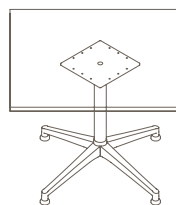

U.R (FOLDING TABLE).

Please refer to a physical sample.
Images are for an indicative reference only.
Actual product may vary slightly, depending upon model configurations.

Round Top - 4 Star Folding Base (Glides)

Round Top - 4 Star Folding Base (Castors)