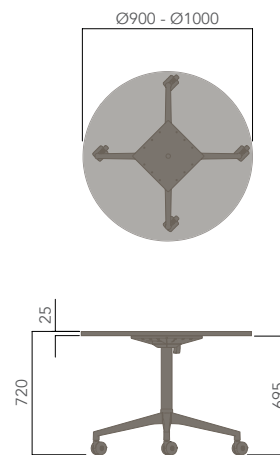

Round Top - 4 Star Folding Base (Castors)