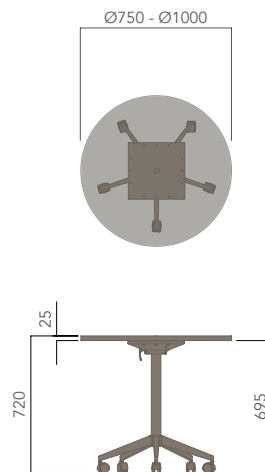

Square Top - 4 Star Folding Base (Castors)

Round Top - 5 Star Folding Base (Castors)