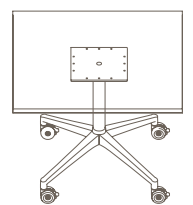

U.R (FOLDING TABLE).

Please refer to a physical sample.
Images are for an indicative reference only.
Actual product may vary slightly, depending upon model configurations.

Round Top - 4 Star Folding Base (Glides)

Round Top - 4 Star Folding Base (Castors)