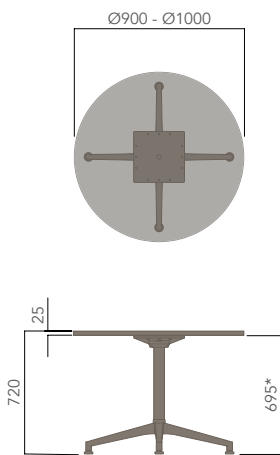

U.R (FOLDING TABLE).

Please refer to a physical sample.
Images are for an indicative reference only.
Actual product may vary slightly, depending upon model configurations.

Round Top - 4 Star Folding Base (Glides)