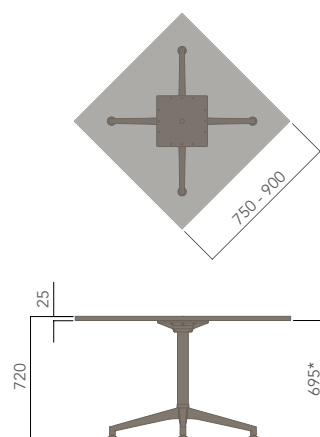

U.R (FOLDING TABLE).

Please refer to a physical sample.
Images are for an indicative reference only.
Actual product may vary slightly, depending upon model configurations.

Round Top - 4 Star Folding Base (Glides)

Round Top - 4 Star Folding Base (Castors)