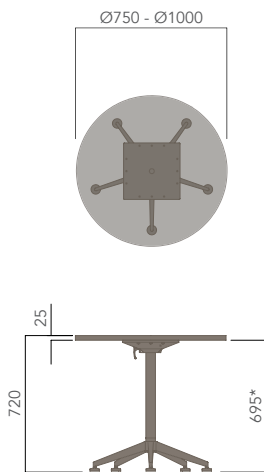

Square Top - 4 Star Folding Base (Glides)

U.R (FOLDING TABLE).

Please refer to a physical sample.
Images are for an indicative reference only.
Actual product may vary slightly, depending upon model configurations.

Round Top - 5 Star Folding Base (Glides)