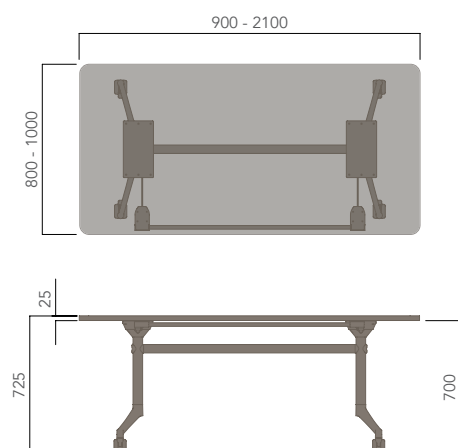

FEATURES	DESCRIPTION	TABLE TOP SIZE (mm)
» 25mm Melamine table top with matching ABS edging	ROUND TOP (4 STAR FOLDING BASE, 720H)	Ø900 - Ø1000
» Flip mechanism with safety lock	ROUND TOP (5 STAR FOLDING BASE, 720H)	Ø750 - Ø1000
» Black texture or Chrome leg with polished aluminium feet	SQUARE TOP (4 STAR FOLDING BASE, 720H)	750W x 750D - 900W x 900D
	SQUARE TOP (5 STAR FOLDING BASE, 720H)	750W x 750D
	RECTANGULAR TOP (FOLDING BASE, 720H)	850W x 600D - 2100W x 1000D
<b>OPTIONS</b>	<b>STANDARD FINISHES:</b>	
» Solid timber table top	TOP: "FINISHES - BOARDS - GROUP 1"	
» Custom table top shape / size	FRAME: "BLACK TEXTURE LEG WITH POLISHED ALUMINIUM FEET"	
» Custom edge / corner finish		
» Custom powder coated finish		
» Custom table height		
» Table Linking device		
» Modesty panel		

Round Top - 5 Star Folding Base (Castors)

Square Top - 5 Star Folding Base (Glides)

Square Top - 5 Star Folding Base (Castors)

## U.R (FOLDING TABLE).

Please refer to a physical sample.  
Images are for an indicative reference only.  
Actual product may vary slightly, depending upon model configurations.

Rectangular Top - Folding Base (Castors)