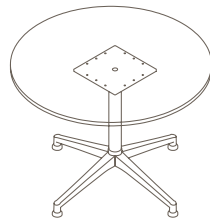

FEATURES	DESCRIPTION	TABLE TOP SIZE (mm)
» 25mm Melamine table top with matching ABS edging	ROUND TOP (4 STAR FOLDING BASE, 720H)	Ø900 - Ø1000
» Flip mechanism with safety lock	ROUND TOP (5 STAR FOLDING BASE, 720H)	Ø750 - Ø1000
» Black texture or Chrome leg with polished aluminium feet	SQUARE TOP (4 STAR FOLDING BASE, 720H)	750W x 750D - 900W x 900D
	SQUARE TOP (5 STAR FOLDING BASE, 720H)	750W x 750D
	RECTANGULAR TOP (FOLDING BASE, 720H)	850W x 600D - 2100W x 1000D
<b>OPTIONS</b>	<b>STANDARD FINISHES:</b>	
» Solid timber table top	TOP: "FINISHES - BOARDS - GROUP 1"	
» Custom table top shape / size	FRAME: "BLACK TEXTURE LEG WITH POLISHED ALUMINIUM FEET"	
» Custom edge / corner finish		
» Custom powder coated finish		
» Custom table height		
» Table Linking device		
» Modesty panel		

## U.R (FOLDING TABLE).

Please refer to a physical sample.  
Images are for an indicative reference only.  
Actual product may vary slightly, depending upon model configurations.

Round Top - 4 Star Folding Base (Glides)