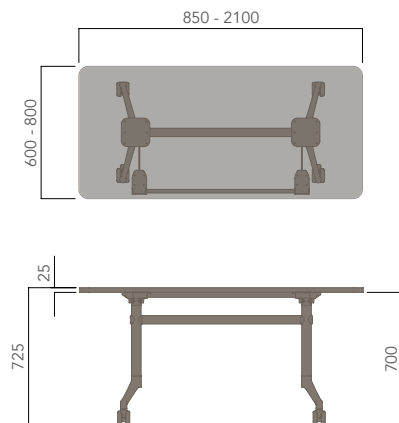

FEATURES	DESCRIPTION	TABLE TOP SIZE (mm)
» 25mm Melamine table top with matching ABS edging	ROUND TOP (4 STAR FOLDING BASE, 720H)	Ø900 - Ø1000
» Flip mechanism with safety lock	ROUND TOP (5 STAR FOLDING BASE, 720H)	Ø750 - Ø1000
» Black texture or Chrome leg with polished aluminium feet	SQUARE TOP (4 STAR FOLDING BASE, 720H)	750W x 750D - 900W x 900D
	SQUARE TOP (5 STAR FOLDING BASE, 720H)	750W x 750D
	RECTANGULAR TOP (FOLDING BASE, 720H)	850W x 600D - 2100W x 1000D
<b>OPTIONS</b>	<b>STANDARD FINISHES:</b>	
» Solid timber table top	TOP: "FINISHES - BOARDS - GROUP 1"	
» Custom table top shape / size	FRAME: "BLACK TEXTURE LEG WITH POLISHED ALUMINIUM FEET"	
» Custom edge / corner finish		
» Custom powder coated finish		
» Custom table height		
» Table Linking device		
» Modesty panel		

## U.R (FOLDING TABLE).

Please refer to a physical sample.  
Images are for an indicative reference only.  
Actual product may vary slightly, depending upon model configurations.

Rectangular Top - Folding Base (Castors)