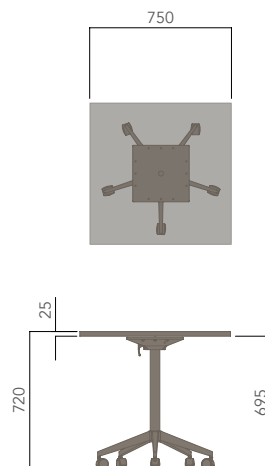

U.R (FOLDING TABLE).

Please refer to a physical sample.
Images are for an indicative reference only.
Actual product may vary slightly, depending upon model configurations.

Round Top - 5 Star Folding Base (Glides)

Round Top - 5 Star Folding Base (Castors)