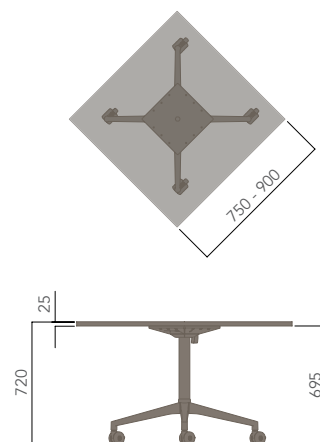

U.R (FOLDING TABLE).

Please refer to a physical sample.
Images are for an indicative reference only.
Actual product may vary slightly, depending upon model configurations.

Round Top - 4 Star Folding Base (Glides)

Round Top - 4 Star Folding Base (Castors)