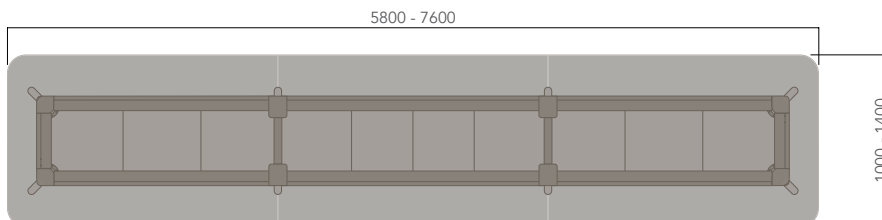

DESCRIPTION

DESCRIPTION	TABLE TOP SIZE (mm)
ROUND TOP (4 LEG 740H)	Ø1250 - Ø1800
SQUARE TOP (4 LEG 740H)	1000W x 1000D - 1800W x 1800D
RECTANGULAR TOP (4 LEG NARROW 740H)	1600W x 1000D - 4000W x 1400D
RECTANGULAR TOP (MULTI-LEG NARROW 740H)	4000W x 1000D - 7600W x 1400D
RECTANGULAR TOP (4 LEG WIDE 740H)	1800W x 1400D - 3400W x 1800D
RECTANGULAR TOP (MULTI-LEG WIDE 740H)	3400W x 1400D - 7600W x 1800D

DIVA (MEETING TABLE).

Please refer to a physical sample.
Images are for an indicative reference only.
Actual product may vary slightly, depending upon model configurations.

Rectangular Top Narrow - 4 Leg (740H)

Rectangular Top Narrow - 6 Leg (740H)

Rectangular Top Narrow - 8 Leg (740H)

DIVA (MEETING TABLE).

Please refer to a physical sample.
Images are for an indicative reference only.
Actual product may vary slightly, depending upon model configurations.