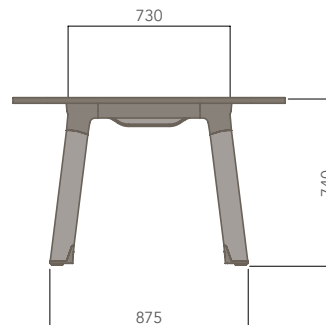

DESCRIPTION

DESCRIPTION	TABLE TOP SIZE (mm)
ROUND TOP (4 LEG 740H)	Ø1250 - Ø1800
SQUARE TOP (4 LEG 740H)	1000W x 1000D - 1800W x 1800D
RECTANGULAR TOP (4 LEG NARROW 740H)	1600W x 1000D - 4000W x 1400D
RECTANGULAR TOP (MULTI-LEG NARROW 740H)	4000W x 1000D - 7600W x 1400D
RECTANGULAR TOP (4 LEG WIDE 740H)	1800W x 1400D - 3400W x 1800D
RECTANGULAR TOP (MULTI-LEG WIDE 740H)	3400W x 1400D - 7600W x 1800D

DIVA (MEETING TABLE).

Please refer to a physical sample.
Images are for an indicative reference only.
Actual product may vary slightly, depending upon model configurations.

Rectangular Top Narrow - 4 Leg (740H)

Rectangular Top Narrow - 6 Leg (740H)

Rectangular Top Narrow - 8 Leg (740H)

DIVA (MEETING TABLE).

Please refer to a physical sample.
Images are for an indicative reference only.
Actual product may vary slightly, depending upon model configurations.

Rectangular Top Wide - 4 Leg (740H)

Rectangular Top Wide - 6 Leg (740H)

Rectangular Top Wide - 8 Leg (740H)