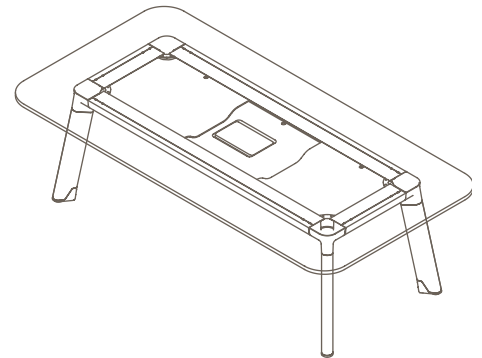

DESCRIPTION

DESCRIPTION	TABLE TOP SIZE (mm)
ROUND TOP (4 LEG 740H)	Ø1250 - Ø1800
SQUARE TOP (4 LEG 740H)	1000W x 1000D - 1800W x 1800D
RECTANGULAR TOP (4 LEG NARROW 740H)	1600W x 1000D - 4000W x 1400D
RECTANGULAR TOP (MULTI-LEG NARROW 740H)	4000W x 1000D - 7600W x 1400D
RECTANGULAR TOP (4 LEG WIDE 740H)	1800W x 1400D - 3400W x 1800D
RECTANGULAR TOP (MULTI-LEG WIDE 740H)	3400W x 1400D - 7600W x 1800D

STANDARD FINISHES:

TOP: "FINISHES - BOARDS - GROUP 1"
FRAME: "BLANC"
UNDERCARRIAGE: "ASH PLYWOOD"
LEG: "AMERICAN ASH"

DIVA (MEETING TABLE).

Please refer to a physical sample.
 Images are for an indicative reference only.
 Actual product may vary slightly, depending upon model configurations.

DIVA (MEETING TABLE).

Please refer to a physical sample.
Images are for an indicative reference only.
Actual product may vary slightly, depending upon model configurations.

Rectangular Top Narrow - 4 Leg (740H)