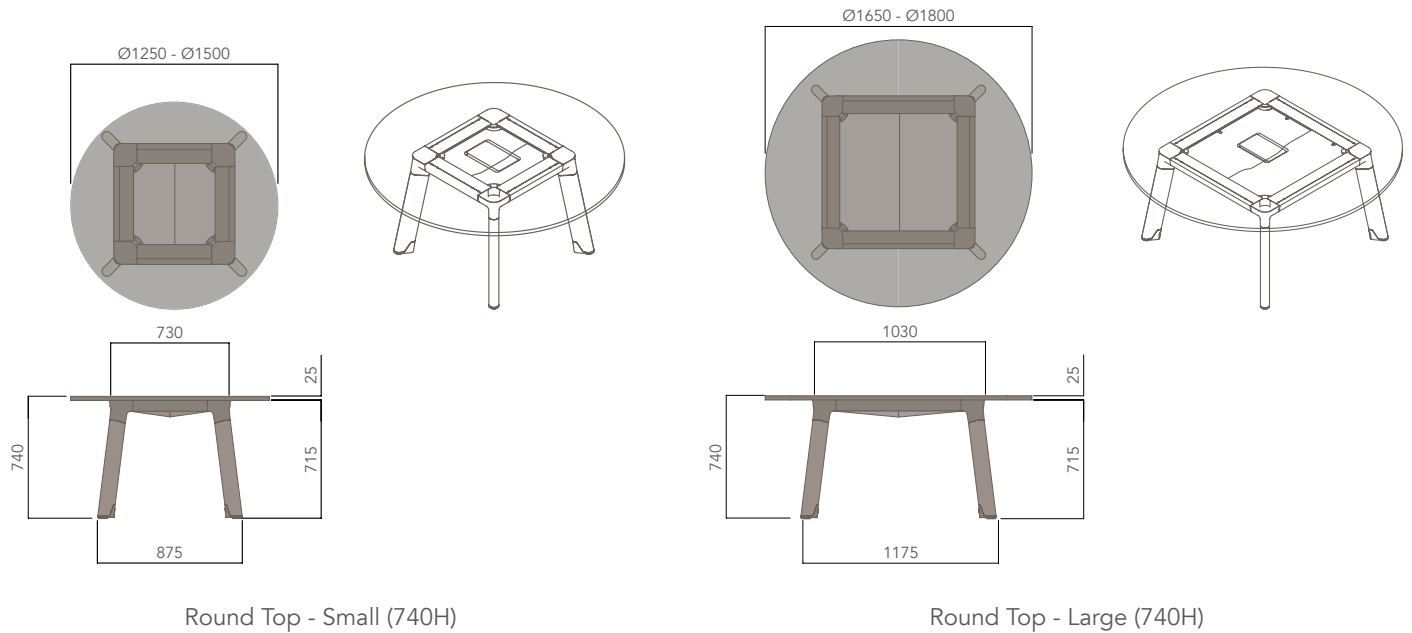

DESCRIPTION

DESCRIPTION	TABLE TOP SIZE (mm)
ROUND TOP (4 LEG 740H)	Ø1250 - Ø1800
SQUARE TOP (4 LEG 740H)	1000W x 1000D - 1800W x 1800D
RECTANGULAR TOP (4 LEG NARROW 740H)	1600W x 1000D - 4000W x 1400D
RECTANGULAR TOP (MULTI-LEG NARROW 740H)	4000W x 1000D - 7600W x 1400D
RECTANGULAR TOP (4 LEG WIDE 740H)	1800W x 1400D - 3400W x 1800D
RECTANGULAR TOP (MULTI-LEG WIDE 740H)	3400W x 1400D - 7600W x 1800D

DIVA (MEETING TABLE).

Please refer to a physical sample.
Images are for an indicative reference only.
Actual product may vary slightly, depending upon model configurations.

Rectangular Top Narrow - 4 Leg (740H)

Rectangular Top Narrow - 6 Leg (740H)

Rectangular Top Narrow - 8 Leg (740H)

DIVA (MEETING TABLE).

Please refer to a physical sample.
Images are for an indicative reference only.
Actual product may vary slightly, depending upon model configurations.

Rectangular Top Wide - 4 Leg (740H)

Rectangular Top Wide - 6 Leg (740H)

Rectangular Top Wide - 8 Leg (740H)