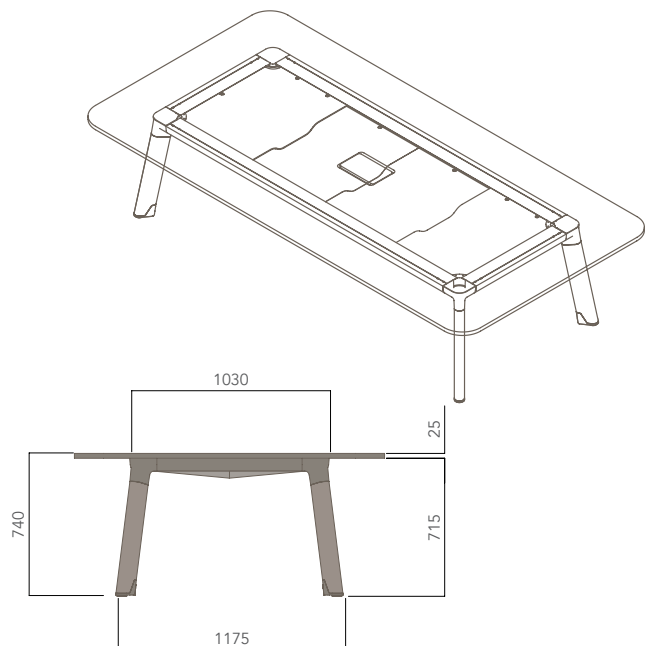

DESCRIPTION

DESCRIPTION	TABLE TOP SIZE (mm)
ROUND TOP (4 LEG 740H)	Ø1250 - Ø1800
SQUARE TOP (4 LEG 740H)	1000W x 1000D - 1800W x 1800D
RECTANGULAR TOP (4 LEG NARROW 740H)	1600W x 1000D - 4000W x 1400D
RECTANGULAR TOP (MULTI-LEG NARROW 740H)	4000W x 1000D - 7600W x 1400D
RECTANGULAR TOP (4 LEG WIDE 740H)	1800W x 1400D - 3400W x 1800D
RECTANGULAR TOP (MULTI-LEG WIDE 740H)	3400W x 1400D - 7600W x 1800D

DIVA (MEETING TABLE).

Please refer to a physical sample.
Images are for an indicative reference only.
Actual product may vary slightly, depending upon model configurations.

Rectangular Top Narrow - 4 Leg (740H)

Rectangular Top Narrow - 6 Leg (740H)

Rectangular Top Narrow - 8 Leg (740H)

DIVA (MEETING TABLE).

Please refer to a physical sample.
Images are for an indicative reference only.
Actual product may vary slightly, depending upon model configurations.

Rectangular Top Wide - 4 Leg (740H)

Rectangular Top Wide - 6 Leg (740H)

Rectangular Top Wide - 8 Leg (740H)