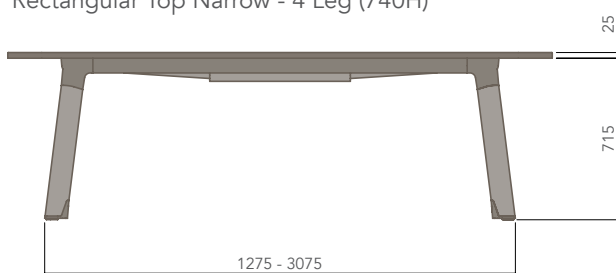

DESCRIPTION

DESCRIPTION	TABLE TOP SIZE (mm)
ROUND TOP (4 LEG 740H)	Ø1250 - Ø1800
SQUARE TOP (4 LEG 740H)	1000W x 1000D - 1800W x 1800D
RECTANGULAR TOP (4 LEG NARROW 740H)	1600W x 1000D - 4000W x 1400D
RECTANGULAR TOP (MULTI-LEG NARROW 740H)	4000W x 1000D - 7600W x 1400D
RECTANGULAR TOP (4 LEG WIDE 740H)	1800W x 1400D - 3400W x 1800D
RECTANGULAR TOP (MULTI-LEG WIDE 740H)	3400W x 1400D - 7600W x 1800D

STANDARD FINISHES:

TOP: "FINISHES - BOARDS - GROUP 1"
FRAME: "BLANC"
UNDERCARRIAGE: "ASH PLYWOOD"
LEG: "AMERICAN ASH"

DIVA (MEETING TABLE).

Please refer to a physical sample.
 Images are for an indicative reference only.
 Actual product may vary slightly, depending upon model configurations.

DIVA (MEETING TABLE).

Please refer to a physical sample.
Images are for an indicative reference only.
Actual product may vary slightly, depending upon model configurations.

Rectangular Top Narrow - 4 Leg (740H)

Rectangular Top Narrow - 6 Leg (740H)

Rectangular Top Narrow - 8 Leg (740H)

DIVA (MEETING TABLE).

Please refer to a physical sample.
Images are for an indicative reference only.
Actual product may vary slightly, depending upon model configurations.