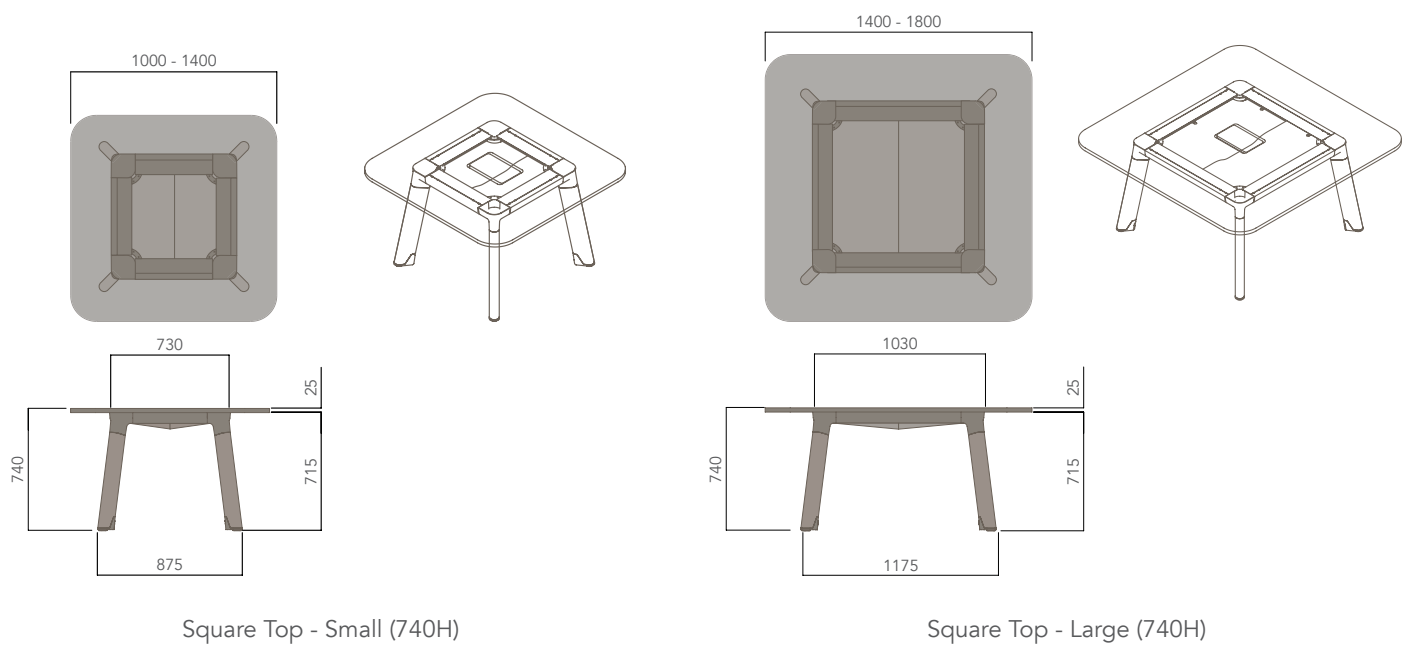

DESCRIPTION

DESCRIPTION	TABLE TOP SIZE (mm)
ROUND TOP (4 LEG 740H)	Ø1250 - Ø1800
SQUARE TOP (4 LEG 740H)	1000W x 1000D - 1800W x 1800D
RECTANGULAR TOP (4 LEG NARROW 740H)	1600W x 1000D - 4000W x 1400D
RECTANGULAR TOP (MULTI-LEG NARROW 740H)	4000W x 1000D - 7600W x 1400D
RECTANGULAR TOP (4 LEG WIDE 740H)	1800W x 1400D - 3400W x 1800D
RECTANGULAR TOP (MULTI-LEG WIDE 740H)	3400W x 1400D - 7600W x 1800D

DIVA (MEETING TABLE).

Please refer to a physical sample.
Images are for an indicative reference only.
Actual product may vary slightly, depending upon model configurations.

Rectangular Top Narrow - 4 Leg (740H)

Rectangular Top Narrow - 6 Leg (740H)

Rectangular Top Narrow - 8 Leg (740H)

DIVA (MEETING TABLE).

Please refer to a physical sample.
Images are for an indicative reference only.
Actual product may vary slightly, depending upon model configurations.

Rectangular Top Wide - 4 Leg (740H)

Rectangular Top Wide - 6 Leg (740H)

Rectangular Top Wide - 8 Leg (740H)