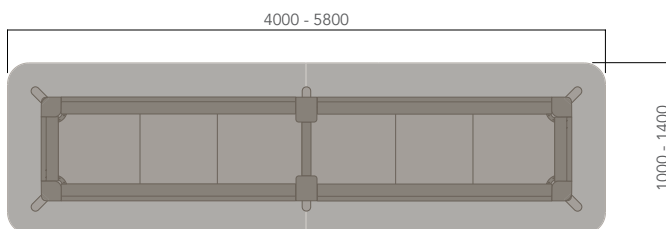

DESCRIPTION

DESCRIPTION	TABLE TOP SIZE (mm)
ROUND TOP (4 LEG 740H)	Ø1250 - Ø1800
SQUARE TOP (4 LEG 740H)	1000W x 1000D - 1800W x 1800D
RECTANGULAR TOP (4 LEG NARROW 740H)	1600W x 1000D - 4000W x 1400D
RECTANGULAR TOP (MULTI-LEG NARROW 740H)	4000W x 1000D - 7600W x 1400D
RECTANGULAR TOP (4 LEG WIDE 740H)	1800W x 1400D - 3400W x 1800D
RECTANGULAR TOP (MULTI-LEG WIDE 740H)	3400W x 1400D - 7600W x 1800D

STANDARD FINISHES:

TOP: "FINISHES - BOARDS - GROUP 1"
FRAME: "BLANC"
UNDERCARRIAGE: "ASH PLYWOOD"
LEG: "AMERICAN ASH"

DIVA (MEETING TABLE).

Please refer to a physical sample.
 Images are for an indicative reference only.
 Actual product may vary slightly, depending upon model configurations.

DIVA (MEETING TABLE).

Please refer to a physical sample.
Images are for an indicative reference only.
Actual product may vary slightly, depending upon model configurations.

Rectangular Top Narrow - 4 Leg (740H)

Rectangular Top Narrow - 6 Leg (740H)

Rectangular Top Narrow - 8 Leg (740H)

DIVA (MEETING TABLE).

Please refer to a physical sample.
Images are for an indicative reference only.
Actual product may vary slightly, depending upon model configurations.