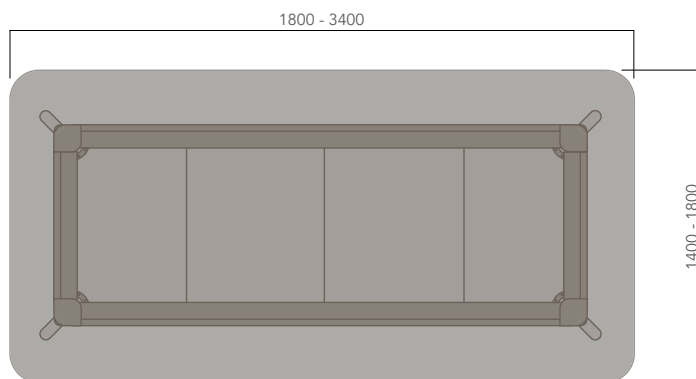

DESCRIPTION

DESCRIPTION	TABLE TOP SIZE (mm)
ROUND TOP (4 LEG 740H)	Ø1250 - Ø1800
SQUARE TOP (4 LEG 740H)	1000W x 1000D - 1800W x 1800D
RECTANGULAR TOP (4 LEG NARROW 740H)	1600W x 1000D - 4000W x 1400D
RECTANGULAR TOP (MULTI-LEG NARROW 740H)	4000W x 1000D - 7600W x 1400D
RECTANGULAR TOP (4 LEG WIDE 740H)	1800W x 1400D - 3400W x 1800D
RECTANGULAR TOP (MULTI-LEG WIDE 740H)	3400W x 1400D - 7600W x 1800D

DIVA (MEETING TABLE).

Please refer to a physical sample.
Images are for an indicative reference only.
Actual product may vary slightly, depending upon model configurations.

Rectangular Top Narrow - 4 Leg (740H)

Rectangular Top Narrow - 6 Leg (740H)

Rectangular Top Narrow - 8 Leg (740H)

DIVA (MEETING TABLE).

Please refer to a physical sample.
Images are for an indicative reference only.
Actual product may vary slightly, depending upon model configurations.