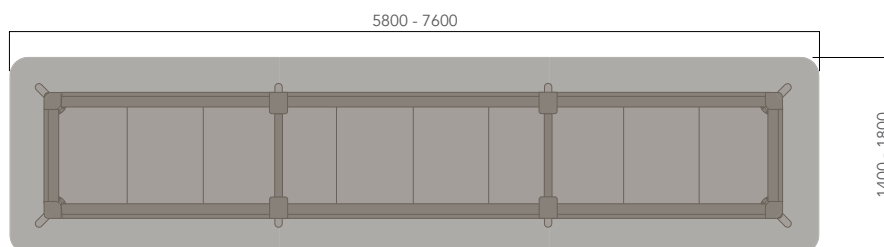

DESCRIPTION

DESCRIPTION	TABLE TOP SIZE (mm)
ROUND TOP (4 LEG 740H)	Ø1250 - Ø1800
SQUARE TOP (4 LEG 740H)	1000W x 1000D - 1800W x 1800D
RECTANGULAR TOP (4 LEG NARROW 740H)	1600W x 1000D - 4000W x 1400D
RECTANGULAR TOP (MULTI-LEG NARROW 740H)	4000W x 1000D - 7600W x 1400D
RECTANGULAR TOP (4 LEG WIDE 740H)	1800W x 1400D - 3400W x 1800D
RECTANGULAR TOP (MULTI-LEG WIDE 740H)	3400W x 1400D - 7600W x 1800D

DIVA (MEETING TABLE).

Please refer to a physical sample.
Images are for an indicative reference only.
Actual product may vary slightly, depending upon model configurations.

Rectangular Top Narrow - 4 Leg (740H)

Rectangular Top Narrow - 6 Leg (740H)

Rectangular Top Narrow - 8 Leg (740H)

DIVA (MEETING TABLE).

Please refer to a physical sample.
Images are for an indicative reference only.
Actual product may vary slightly, depending upon model configurations.

Rectangular Top Wide - 4 Leg (740H)

Rectangular Top Wide - 6 Leg (740H)

Rectangular Top Wide - 8 Leg (740H)