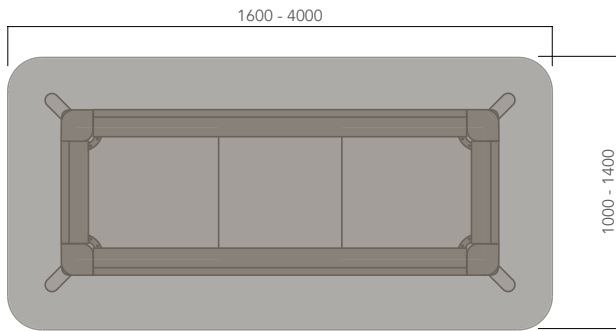

DESCRIPTION

DESCRIPTION	TABLE TOP SIZE (mm)
ROUND TOP (4 LEG 740H)	Ø1250 - Ø1800
SQUARE TOP (4 LEG 740H)	1000W x 1000D - 1800W x 1800D
RECTANGULAR TOP (4 LEG NARROW 740H)	1600W x 1000D - 4000W x 1400D
RECTANGULAR TOP (MULTI-LEG NARROW 740H)	4000W x 1000D - 7600W x 1400D
RECTANGULAR TOP (4 LEG WIDE 740H)	1800W x 1400D - 3400W x 1800D
RECTANGULAR TOP (MULTI-LEG WIDE 740H)	3400W x 1400D - 7600W x 1800D

STANDARD FINISHES:

TOP: "FINISHES - BOARDS - GROUP 1"
FRAME: "BLANC"
UNDERCARRIAGE: "ASH PLYWOOD"
LEG: "AMERICAN ASH"

DIVA (MEETING TABLE).

Please refer to a physical sample.
 Images are for an indicative reference only.
 Actual product may vary slightly, depending upon model configurations.

DIVA (MEETING TABLE).

Please refer to a physical sample.
Images are for an indicative reference only.
Actual product may vary slightly, depending upon model configurations.

Rectangular Top Narrow - 4 Leg (740H)

Rectangular Top Narrow - 6 Leg (740H)

Rectangular Top Narrow - 8 Leg (740H)

DIVA (MEETING TABLE).

Please refer to a physical sample.
Images are for an indicative reference only.
Actual product may vary slightly, depending upon model configurations.