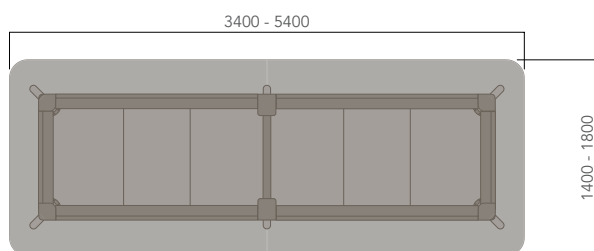

DESCRIPTION

DESCRIPTION	TABLE TOP SIZE (mm)
ROUND TOP (4 LEG 740H)	Ø1250 - Ø1800
SQUARE TOP (4 LEG 740H)	1000W x 1000D - 1800W x 1800D
RECTANGULAR TOP (4 LEG NARROW 740H)	1600W x 1000D - 4000W x 1400D
RECTANGULAR TOP (MULTI-LEG NARROW 740H)	4000W x 1000D - 7600W x 1400D
RECTANGULAR TOP (4 LEG WIDE 740H)	1800W x 1400D - 3400W x 1800D
RECTANGULAR TOP (MULTI-LEG WIDE 740H)	3400W x 1400D - 7600W x 1800D

DIVA (MEETING TABLE).

Please refer to a physical sample.
Images are for an indicative reference only.
Actual product may vary slightly, depending upon model configurations.

Rectangular Top Narrow - 4 Leg (740H)

Rectangular Top Narrow - 6 Leg (740H)

Rectangular Top Narrow - 8 Leg (740H)

DIVA (MEETING TABLE).

Please refer to a physical sample.
Images are for an indicative reference only.
Actual product may vary slightly, depending upon model configurations.

Rectangular Top Wide - 4 Leg (740H)

Rectangular Top Wide - 6 Leg (740H)

Rectangular Top Wide - 8 Leg (740H)