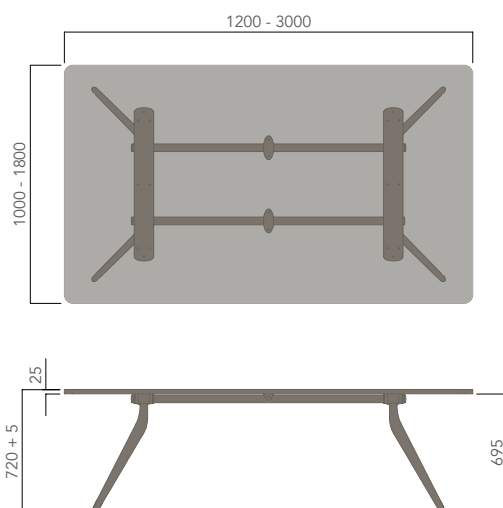

TABLE TOP SIZE (mm)

- Ø1200 - Ø1500
- Ø1250 - Ø1600
- 900W x 900D - 1350W x 1350D
- 1200W x 800D - 3000W x 1800D
- 2400W x 1050D - 4800W x 1800D
- 3600W x 1050D - 6600W x 1800D

STANDARD FINISHES:

TOP: "FINISHES - BOARDS - GROUP 1"

Round Top - 3 Star Base

Round Top - 4 Star Base

Square Top - 4 Star Base

EONA (MEETING TABLE).

Please refer to a physical sample.
Images are for an indicative reference only.
Actual product may vary slightly, depending upon model configurations.

Rectangular Top - 4 Leg Base (Standard)

Rectangular Top - 4 Leg Base (XL)

EONA (MEETING TABLE).

Please refer to a physical sample.
Images are for an indicative reference only.
Actual product may vary slightly, depending upon model configurations.

Rectangular Top - 6 Leg Base (Standard)

Rectangular Top - 8 Leg Base (Standard)

Rectangular Top - 10 Leg Base (Standard)

EONA (MEETING TABLE).

Please refer to a physical sample.
Images are for an indicative reference only.
Actual product may vary slightly, depending upon model configurations.