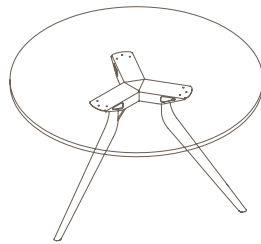

DESCRIPTION

- ROUND TOP (3 STAR BASE, 720H)
- ROUND TOP (4 STAR BASE, 720H)
- SQUARE TOP (4 STAR BASE, 720H)
- RECTANGULAR TOP (4 LEG BASE, 720H)
- RECTANGULAR TOP (6 LEG BASE, 720H)
- RECTANGULAR TOP (8 LEG BASE, 720H)

TABLE TOP SIZE (mm)

- Ø1200 - Ø1500
- Ø1250 - Ø1600
- 900W x 900D - 1350W x 1350D
- 1200W x 800D - 3000W x 1800D
- 2400W x 1050D - 4800W x 1800D
- 3600W x 1050D - 6600W x 1800D

STANDARD FINISHES:

TOP: "FINISHES - BOARDS - GROUP 1"

Round Top - 3 Star Base

Round Top - 4 Star Base

Square Top - 4 Star Base

EONA (MEETING TABLE).

Please refer to a physical sample.
Images are for an indicative reference only.
Actual product may vary slightly, depending upon model configurations.