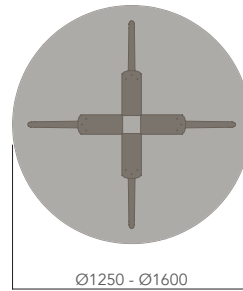

EONA (MEETING TABLE).

Please refer to a physical sample.
Images are for an indicative reference only.
Actual product may vary slightly, depending upon model configurations.