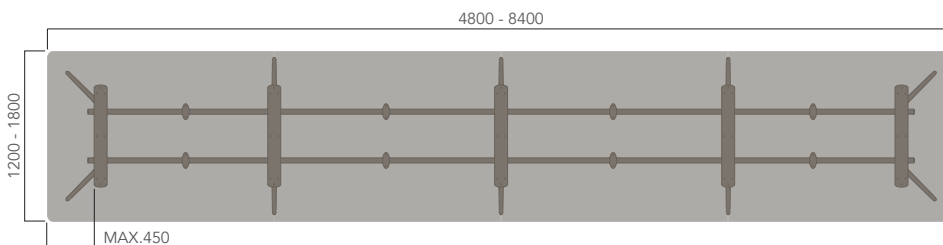

Rectangular Top - 10 Leg Base (XL)