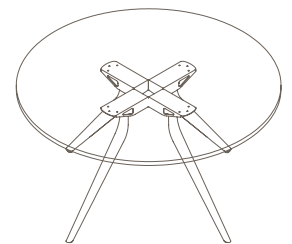

DESCRIPTION

- ROUND TOP (3 STAR BASE, 720H)
- ROUND TOP (4 STAR BASE, 720H)
- SQUARE TOP (4 STAR BASE, 720H)
- RECTANGULAR TOP (4 LEG BASE, 720H)
- RECTANGULAR TOP (6 LEG BASE, 720H)
- RECTANGULAR TOP (8 LEG BASE, 720H)

TABLE TOP SIZE (mm)

- Ø1200 - Ø1500
- Ø1250 - Ø1600
- 900W x 900D - 1350W x 1350D
- 1200W x 800D - 3000W x 1800D
- 2400W x 1050D - 4800W x 1800D
- 3600W x 1050D - 6600W x 1800D

STANDARD FINISHES:

TOP: "FINISHES - BOARDS - GROUP 1"

FRAME: POLISHED ALUMINIUM LEGS WITH BLACK TEXTURE FRAME

EONA (MEETING TABLE).

Please refer to a physical sample.
Images are for an indicative reference only.
Actual product may vary slightly, depending upon model configurations.