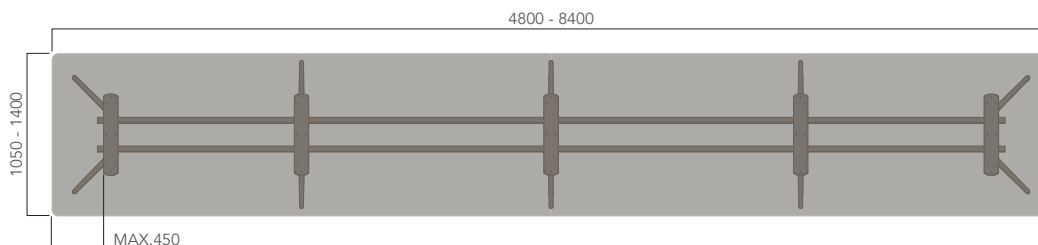

Rectangular Top - 4 Leg Base (Standard)

Rectangular Top - 4 Leg Base (XL)

EONA (MEETING TABLE).

Please refer to a physical sample.
Images are for an indicative reference only.
Actual product may vary slightly, depending upon model configurations.

Rectangular Top - 6 Leg Base (Standard)

Rectangular Top - 8 Leg Base (Standard)

Rectangular Top - 10 Leg Base (Standard)

EONA (MEETING TABLE).

Please refer to a physical sample.
Images are for an indicative reference only.
Actual product may vary slightly, depending upon model configurations.