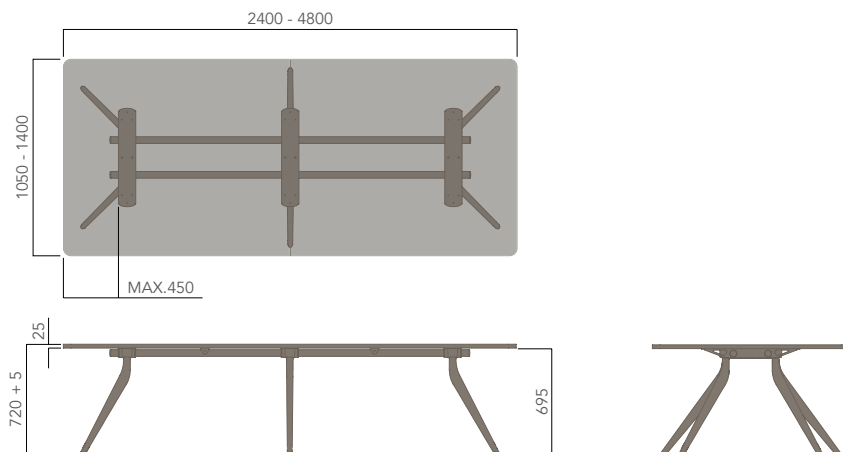

TABLE TOP SIZE (mm)

- Ø1200 - Ø1500
- Ø1250 - Ø1600
- 900W x 900D - 1350W x 1350D
- 1200W x 800D - 3000W x 1800D
- 2400W x 1050D - 4800W x 1800D
- 3600W x 1050D - 6600W x 1800D

STANDARD FINISHES:

TOP: "FINISHES - BOARDS - GROUP 1"

Round Top - 3 Star Base

Round Top - 4 Star Base

Square Top - 4 Star Base

EONA (MEETING TABLE).

Please refer to a physical sample.
Images are for an indicative reference only.
Actual product may vary slightly, depending upon model configurations.

Rectangular Top - 4 Leg Base (Standard)

Rectangular Top - 4 Leg Base (XL)

EONA (MEETING TABLE).

Please refer to a physical sample.
Images are for an indicative reference only.
Actual product may vary slightly, depending upon model configurations.

Rectangular Top - 6 Leg Base (Standard)

Rectangular Top - 8 Leg Base (Standard)

Rectangular Top - 10 Leg Base (Standard)

EONA (MEETING TABLE).

Please refer to a physical sample.
Images are for an indicative reference only.
Actual product may vary slightly, depending upon model configurations.