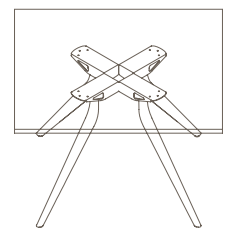

Round Top - 4 Star Base