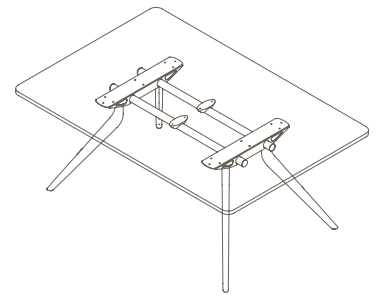

TABLE TOP SIZE (mm)

- Ø1200 - Ø1500
- Ø1250 - Ø1600
- 900W x 900D - 1350W x 1350D
- 1200W x 800D - 3000W x 1800D
- 2400W x 1050D - 4800W x 1800D
- 3600W x 1050D - 6600W x 1800D

STANDARD FINISHES:

TOP: "FINISHES - BOARDS - GROUP 1"

Round Top - 3 Star Base

Round Top - 4 Star Base

Square Top - 4 Star Base

EONA (MEETING TABLE).

Please refer to a physical sample.
Images are for an indicative reference only.
Actual product may vary slightly, depending upon model configurations.

Rectangular Top - 4 Leg Base (Standard)

Rectangular Top - 4 Leg Base (XL)

EONA (MEETING TABLE).

Please refer to a physical sample.
Images are for an indicative reference only.
Actual product may vary slightly, depending upon model configurations.

Rectangular Top - 6 Leg Base (Standard)

Rectangular Top - 8 Leg Base (Standard)

Rectangular Top - 10 Leg Base (Standard)

EONA (MEETING TABLE).

Please refer to a physical sample.
Images are for an indicative reference only.
Actual product may vary slightly, depending upon model configurations.