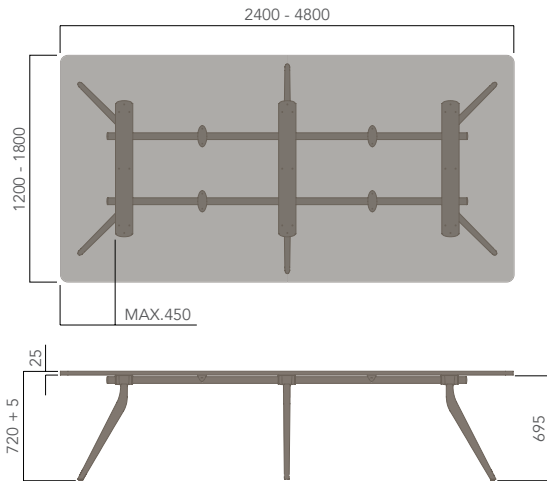

TABLE TOP SIZE (mm)

- Ø1200 - Ø1500
- Ø1250 - Ø1600
- 900W x 900D - 1350W x 1350D
- 1200W x 800D - 3000W x 1800D
- 2400W x 1050D - 4800W x 1800D
- 3600W x 1050D - 6600W x 1800D

STANDARD FINISHES:

TOP: "FINISHES - BOARDS - GROUP 1"

Rectangular Top - 4 Leg Base (Standard)

Rectangular Top - 4 Leg Base (XL)

EONA (MEETING TABLE).

Please refer to a physical sample.
Images are for an indicative reference only.
Actual product may vary slightly, depending upon model configurations.

Rectangular Top - 6 Leg Base (Standard)

Rectangular Top - 8 Leg Base (Standard)

Rectangular Top - 10 Leg Base (Standard)

EONA (MEETING TABLE).

Please refer to a physical sample.
Images are for an indicative reference only.
Actual product may vary slightly, depending upon model configurations.