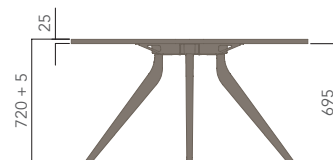

DESCRIPTION

- ROUND TOP (3 STAR BASE, 720H)
- ROUND TOP (4 STAR BASE, 720H)
- SQUARE TOP (4 STAR BASE, 720H)
- RECTANGULAR TOP (4 LEG BASE, 720H)
- RECTANGULAR TOP (6 LEG BASE, 720H)
- RECTANGULAR TOP (8 LEG BASE, 720H)

TABLE TOP SIZE (mm)

- Ø1200 - Ø1500
- Ø1250 - Ø1600
- 900W x 900D - 1350W x 1350D
- 1200W x 800D - 3000W x 1800D
- 2400W x 1050D - 4800W x 1800D
- 3600W x 1050D - 6600W x 1800D

STANDARD FINISHES:

TOP: "FINISHES - BOARDS - GROUP 1"

Round Top - 3 Star Base

Round Top - 4 Star Base

Square Top - 4 Star Base

EONA (MEETING TABLE).

Please refer to a physical sample.
Images are for an indicative reference only.
Actual product may vary slightly, depending upon model configurations.