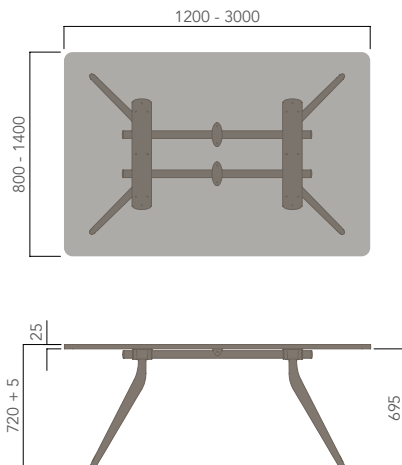

TABLE TOP SIZE (mm)

- Ø1200 - Ø1500
- Ø1250 - Ø1600
- 900W x 900D - 1350W x 1350D
- 1200W x 800D - 3000W x 1800D
- 2400W x 1050D - 4800W x 1800D
- 3600W x 1050D - 6600W x 1800D

STANDARD FINISHES:

TOP: "FINISHES - BOARDS - GROUP 1"

Round Top - 3 Star Base

Round Top - 4 Star Base

Square Top - 4 Star Base

EONA (MEETING TABLE).

Please refer to a physical sample.
Images are for an indicative reference only.
Actual product may vary slightly, depending upon model configurations.

Rectangular Top - 4 Leg Base (Standard)

Rectangular Top - 4 Leg Base (XL)

EONA (MEETING TABLE).

Please refer to a physical sample.
Images are for an indicative reference only.
Actual product may vary slightly, depending upon model configurations.

Rectangular Top - 6 Leg Base (Standard)

Rectangular Top - 8 Leg Base (Standard)

Rectangular Top - 10 Leg Base (Standard)

EONA (MEETING TABLE).

Please refer to a physical sample.
Images are for an indicative reference only.
Actual product may vary slightly, depending upon model configurations.