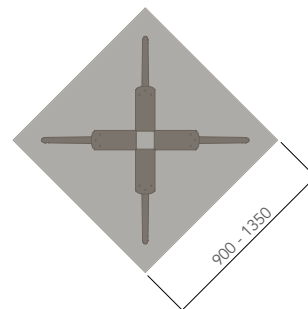

TABLE TOP SIZE (mm)

- Ø1200 - Ø1500
- Ø1250 - Ø1600
- 900W x 900D - 1350W x 1350D
- 1200W x 800D - 3000W x 1800D
- 2400W x 1050D - 4800W x 1800D
- 3600W x 1050D - 6600W x 1800D

STANDARD FINISHES:

TOP: "FINISHES - BOARDS - GROUP 1"

FRAME: POLISHED ALUMINIUM LEGS WITH BLACK TEXTURE FRAME

EONA (MEETING TABLE).

Please refer to a physical sample.
Images are for an indicative reference only.
Actual product may vary slightly, depending upon model configurations.

Round Top - 3 Star Base

Round Top - 4 Star Base

Square Top - 4 Star Base

EONA (MEETING TABLE).

Please refer to a physical sample.
Images are for an indicative reference only.
Actual product may vary slightly, depending upon model configurations.