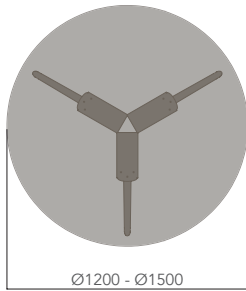

DESCRIPTION

- ROUND TOP (3 STAR BASE, 720H)
- ROUND TOP (4 STAR BASE, 720H)
- SQUARE TOP (4 STAR BASE, 720H)
- RECTANGULAR TOP (4 LEG BASE, 720H)
- RECTANGULAR TOP (6 LEG BASE, 720H)
- RECTANGULAR TOP (8 LEG BASE, 720H)

TABLE TOP SIZE (mm)

- Ø1200 - Ø1500
- Ø1250 - Ø1600
- 900W x 900D - 1350W x 1350D
- 1200W x 800D - 3000W x 1800D
- 2400W x 1050D - 4800W x 1800D
- 3600W x 1050D - 6600W x 1800D

STANDARD FINISHES:

TOP: "FINISHES - BOARDS - GROUP 1"

FRAME: POLISHED ALUMINIUM LEGS WITH BLACK TEXTURE FRAME

EONA (MEETING TABLE).

Please refer to a physical sample.
Images are for an indicative reference only.
Actual product may vary slightly, depending upon model configurations.