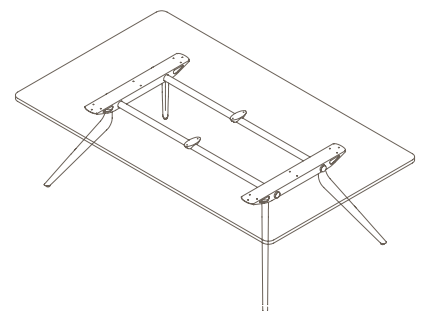

TABLE TOP SIZE (mm)

- Ø1200 - Ø1500
- Ø1250 - Ø1600
- 900W x 900D - 1350W x 1350D
- 1200W x 800D - 3000W x 1800D
- 2400W x 1050D - 4800W x 1800D
- 3600W x 1050D - 6600W x 1800D

STANDARD FINISHES:

TOP: "FINISHES - BOARDS - GROUP 1"

Round Top - 3 Star Base

Round Top - 4 Star Base

Square Top - 4 Star Base

EONA (MEETING TABLE).

Please refer to a physical sample.
Images are for an indicative reference only.
Actual product may vary slightly, depending upon model configurations.

Rectangular Top - 4 Leg Base (Standard)

Rectangular Top - 4 Leg Base (XL)

EONA (MEETING TABLE).

Please refer to a physical sample.
Images are for an indicative reference only.
Actual product may vary slightly, depending upon model configurations.

Rectangular Top - 6 Leg Base (Standard)

Rectangular Top - 8 Leg Base (Standard)

Rectangular Top - 10 Leg Base (Standard)

EONA (MEETING TABLE).

Please refer to a physical sample.
Images are for an indicative reference only.
Actual product may vary slightly, depending upon model configurations.