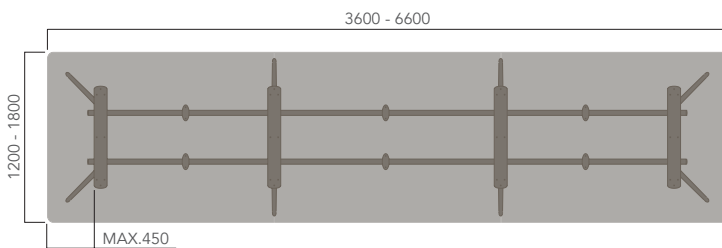

Rectangular Top - 8 Leg Base (XL)