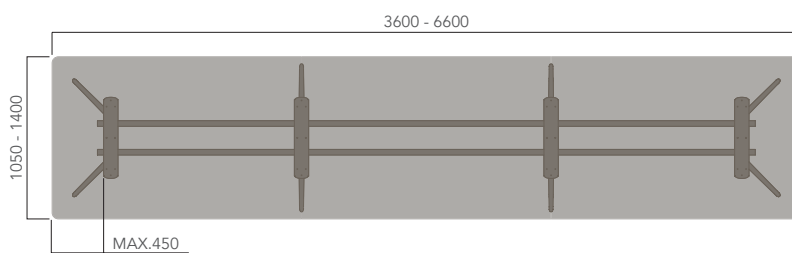

Rectangular Top - 4 Leg Base (Standard)

Rectangular Top - 4 Leg Base (XL)

EONA (MEETING TABLE).

Please refer to a physical sample.
Images are for an indicative reference only.
Actual product may vary slightly, depending upon model configurations.

Rectangular Top - 6 Leg Base (Standard)

Rectangular Top - 8 Leg Base (Standard)

Rectangular Top - 10 Leg Base (Standard)

EONA (MEETING TABLE).

Please refer to a physical sample.
Images are for an indicative reference only.
Actual product may vary slightly, depending upon model configurations.