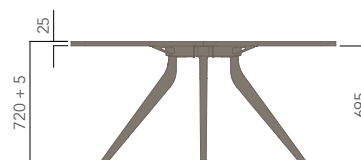

TABLE TOP SIZE (mm)

- Ø1200 - Ø1500
- Ø1250 - Ø1600
- 900W x 900D - 1350W x 1350D
- 1200W x 800D - 3000W x 1800D
- 2400W x 1050D - 4800W x 1800D
- 3600W x 1050D - 6600W x 1800D

STANDARD FINISHES:

TOP: "FINISHES - BOARDS - GROUP 1"

FRAME: POLISHED ALUMINIUM LEGS WITH BLACK TEXTURE FRAME

EONA (MEETING TABLE).

Please refer to a physical sample.
Images are for an indicative reference only.
Actual product may vary slightly, depending upon model configurations.

Round Top - 3 Star Base

Round Top - 4 Star Base

Square Top - 4 Star Base

EONA (MEETING TABLE).

Please refer to a physical sample.
Images are for an indicative reference only.
Actual product may vary slightly, depending upon model configurations.