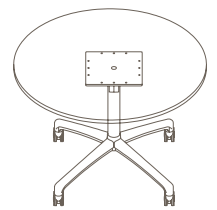

FEATURES

- » 25mm Melamine table top with matching ABS edging
- » Flip mechanism with safety lock
- » Black texture leg with polished aluminium feet

OPTIONS

- » Solid timber table top
- » Custom table top shape / size
- » Custom edge / corner finish
- » Custom powder coated finish
- » Custom table height
- » Table Linking device
- » Modesty panel

DESCRIPTION

DESCRIPTION	TABLE TOP SIZE (mm)
ROUND TOP (4 STAR FOLDING BASE, 720H)	Ø1000
ROUND TOP (5 STAR FOLDING BASE, 720H)	Ø750 - Ø1000
SQUARE TOP (4 STAR FOLDING BASE, 720H)	750W x 750D
SQUARE TOP (5 STAR FOLDING BASE, 720H)	750W x 750D - 900W x 900D
RECTANGULAR TOP (FOLDING BASE, 720H)	850W x 600D - 2100W x 1000D
*WFE81	1400W x 700D x 720H
*WFE82	1500W x 900D x 720H
*WFE276	1200W x 600D x 720H

STANDARD FINISHES:

TOP: "FINISHES - BOARDS - GROUP 1"

FRAME: "BLACK TEXTURE LEG WITH POLISHED ALUMINIUM FEET"

I.AM (FOLDING TABLE).

Please refer to a physical sample.
Images are for an indicative reference only.
Actual product may vary slightly, depending upon model configurations.

Round Top - 4 Star Folding Base (Glides)

Round Top - 4 Star Folding Base (Castors)

Square Top - 4 Star Folding Base (Glides)

Square Top - 4 Star Folding Base (Castors)

I.AM (FOLDING TABLE).

Please refer to a physical sample.
Images are for an indicative reference only.
Actual product may vary slightly, depending upon model configurations.