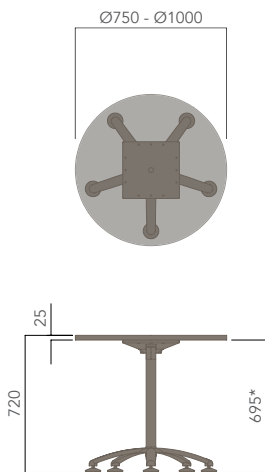

DESCRIPTION

DESCRIPTION	TABLE TOP SIZE (mm)
ROUND TOP (4 STAR FOLDING BASE, 720H)	Ø1000
ROUND TOP (5 STAR FOLDING BASE, 720H)	Ø750 - Ø1000
SQUARE TOP (4 STAR FOLDING BASE, 720H)	750W x 750D
SQUARE TOP (5 STAR FOLDING BASE, 720H)	750W x 750D - 900W x 900D
RECTANGULAR TOP (FOLDING BASE, 720H)	850W x 600D - 2100W x 1000D
*WFE81	1400W x 700D x 720H
*WFE82	1500W x 900D x 720H
*WFE276	1200W x 600D x 720H

Round Top - 4 Star Folding Base (Glides)

Round Top - 4 Star Folding Base (Castors)

Square Top - 4 Star Folding Base (Glides)

Square Top - 4 Star Folding Base (Castors)

I.AM (FOLDING TABLE).

Please refer to a physical sample.
Images are for an indicative reference only.
Actual product may vary slightly, depending upon model configurations.