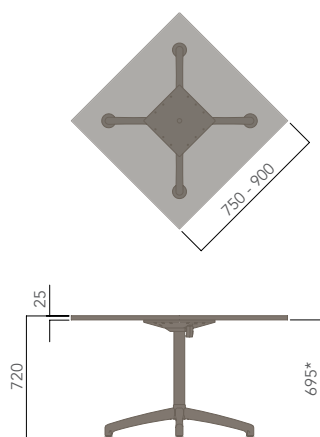

I.AM (FOLDING TABLE).

Please refer to a physical sample.
Images are for an indicative reference only.
Actual product may vary slightly, depending upon model configurations.

Round Top - 4 Star Folding Base (Glides)

Round Top - 4 Star Folding Base (Castors)