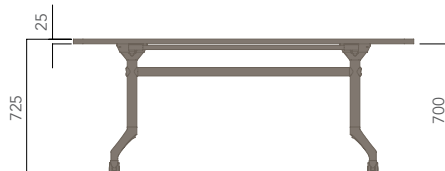

Round Top - 5 Star Folding Base (Glides)

Round Top - 5 Star Folding Base (Castors)

Square Top - 5 Star Folding Base (Glides)

Square Top - 5 Star Folding Base (Castors)

I.AM (FOLDING TABLE).

Please refer to a physical sample.
Images are for an indicative reference only.
Actual product may vary slightly, depending upon model configurations.

Rectangular Top - Folding Base (Castors)

Rectangular Top - Folding Base (Castors)

I.AM (FOLDING TABLE).

Please refer to a physical sample.
Images are for an indicative reference only.
Actual product may vary slightly, depending upon model configurations.