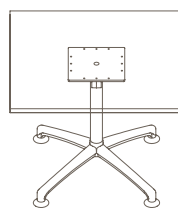

I.AM (FOLDING TABLE).

Please refer to a physical sample.
Images are for an indicative reference only.
Actual product may vary slightly, depending upon model configurations.

Round Top - 4 Star Folding Base (Glides)

Round Top - 4 Star Folding Base (Castors)