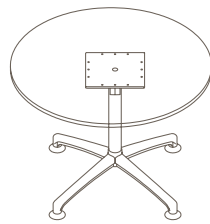

DESCRIPTION

DESCRIPTION	TABLE TOP SIZE (mm)
ROUND TOP (4 STAR FOLDING BASE, 720H)	Ø1000
ROUND TOP (5 STAR FOLDING BASE, 720H)	Ø750 - Ø1000
SQUARE TOP (4 STAR FOLDING BASE, 720H)	750W x 750D
SQUARE TOP (5 STAR FOLDING BASE, 720H)	750W x 750D - 900W x 900D
RECTANGULAR TOP (FOLDING BASE, 720H)	850W x 600D - 2100W x 1000D
*WFE81	1400W x 700D x 720H
*WFE82	1500W x 900D x 720H
*WFE276	1200W x 600D x 720H

STANDARD FINISHES:

TOP: "FINISHES - BOARDS - GROUP 1"

FRAME: "BLACK TEXTURE LEG WITH POLISHED ALUMINIUM FEET"

I.AM (FOLDING TABLE).

Please refer to a physical sample.
Images are for an indicative reference only.
Actual product may vary slightly, depending upon model configurations.

Round Top - 4 Star Folding Base (Glides)

Round Top - 4 Star Folding Base (Castors)

Square Top - 4 Star Folding Base (Glides)

Square Top - 4 Star Folding Base (Castors)

I.AM (FOLDING TABLE).

Please refer to a physical sample.
Images are for an indicative reference only.
Actual product may vary slightly, depending upon model configurations.