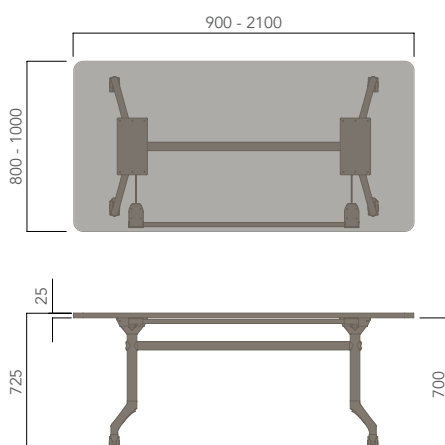

DESCRIPTION

DESCRIPTION	TABLE TOP SIZE (mm)
ROUND TOP (4 STAR FOLDING BASE, 720H)	Ø1000
ROUND TOP (5 STAR FOLDING BASE, 720H)	Ø750 - Ø1000
SQUARE TOP (4 STAR FOLDING BASE, 720H)	750W x 750D
SQUARE TOP (5 STAR FOLDING BASE, 720H)	750W x 750D - 900W x 900D
RECTANGULAR TOP (FOLDING BASE, 720H)	850W x 600D - 2100W x 1000D
*WFE81	1400W x 700D x 720H
*WFE82	1500W x 900D x 720H
*WFE276	1200W x 600D x 720H

Round Top - 5 Star Folding Base (Glides)

Round Top - 5 Star Folding Base (Castors)

Square Top - 5 Star Folding Base (Glides)

Square Top - 5 Star Folding Base (Castors)

I.AM (FOLDING TABLE).

Please refer to a physical sample.
Images are for an indicative reference only.
Actual product may vary slightly, depending upon model configurations.

Rectangular Top - Folding Base (Castors)

Rectangular Top - Folding Base (Castors)

I.AM (FOLDING TABLE).

Please refer to a physical sample.
Images are for an indicative reference only.
Actual product may vary slightly, depending upon model configurations.