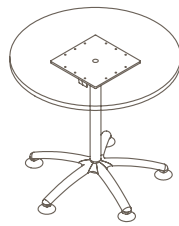

Round Top - 5 Star Folding Base (Castors)