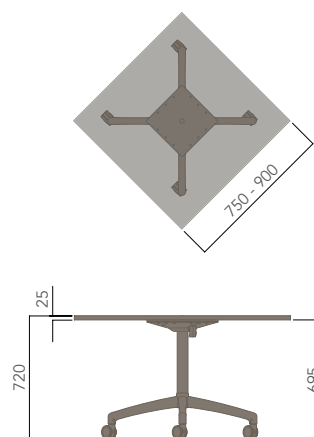

I.AM (FOLDING TABLE).

Please refer to a physical sample.
Images are for an indicative reference only.
Actual product may vary slightly, depending upon model configurations.

Round Top - 4 Star Folding Base (Glides)

Round Top - 4 Star Folding Base (Castors)