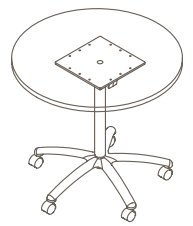

I.AM (FOLDING TABLE).

Please refer to a physical sample.
Images are for an indicative reference only.
Actual product may vary slightly, depending upon model configurations.

Round Top - 5 Star Folding Base (Glides)

Round Top - 5 Star Folding Base (Castors)