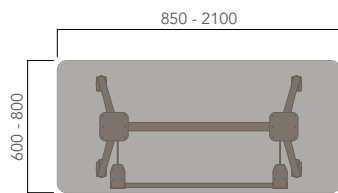

Round Top - 5 Star Folding Base (Glides)

Round Top - 5 Star Folding Base (Castors)

Square Top - 5 Star Folding Base (Glides)

Square Top - 5 Star Folding Base (Castors)

I.AM (FOLDING TABLE).

Please refer to a physical sample.
Images are for an indicative reference only.
Actual product may vary slightly, depending upon model configurations.