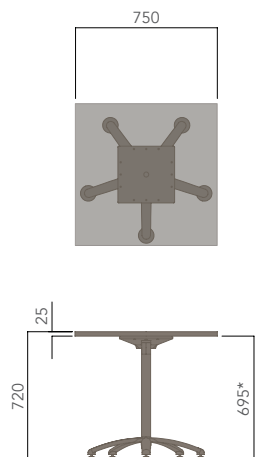

I.AM (FOLDING TABLE).

Please refer to a physical sample.
Images are for an indicative reference only.
Actual product may vary slightly, depending upon model configurations.

Round Top - 5 Star Folding Base (Glides)

Round Top - 5 Star Folding Base (Castors)