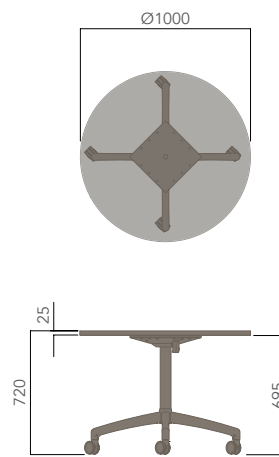

Round Top - 4 Star Folding Base (Castors)