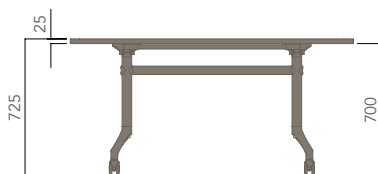

Round Top - 5 Star Folding Base (Glides)

Round Top - 5 Star Folding Base (Castors)

Square Top - 5 Star Folding Base (Glides)

Square Top - 5 Star Folding Base (Castors)

I.AM (FOLDING TABLE).

Please refer to a physical sample.
Images are for an indicative reference only.
Actual product may vary slightly, depending upon model configurations.

Rectangular Top - Folding Base (Castors)

Rectangular Top - Folding Base (Castors)

I.AM (FOLDING TABLE).

Please refer to a physical sample.
Images are for an indicative reference only.
Actual product may vary slightly, depending upon model configurations.