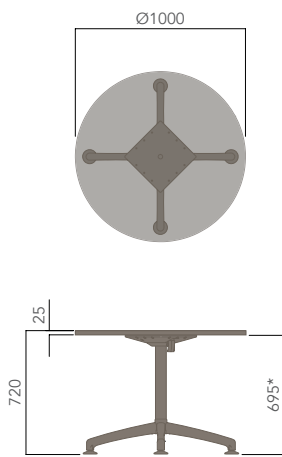

FEATURES

- » 25mm Melamine table top with matching ABS edging
- » Flip mechanism with safety lock
- » Black texture leg with polished aluminium feet

OPTIONS

- » Solid timber table top
- » Custom table top shape / size
- » Custom edge / corner finish
- » Custom powder coated finish
- » Custom table height
- » Table Linking device
- » Modesty panel

DESCRIPTION

DESCRIPTION	TABLE TOP SIZE (mm)
ROUND TOP (4 STAR FOLDING BASE, 720H)	Ø1000
ROUND TOP (5 STAR FOLDING BASE, 720H)	Ø750 - Ø1000
SQUARE TOP (4 STAR FOLDING BASE, 720H)	750W x 750D
SQUARE TOP (5 STAR FOLDING BASE, 720H)	750W x 750D - 900W x 900D
RECTANGULAR TOP (FOLDING BASE, 720H)	850W x 600D - 2100W x 1000D
*WFE81	1400W x 700D x 720H
*WFE82	1500W x 900D x 720H
*WFE276	1200W x 600D x 720H

STANDARD FINISHES:

TOP: "FINISHES - BOARDS - GROUP 1"

FRAME: "BLACK TEXTURE LEG WITH POLISHED ALUMINIUM FEET"

I.AM (FOLDING TABLE).

Please refer to a physical sample.
Images are for an indicative reference only.
Actual product may vary slightly, depending upon model configurations.