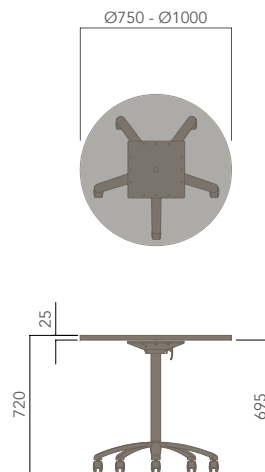

Square Top - 4 Star Folding Base (Castors)

Round Top - 5 Star Folding Base (Castors)