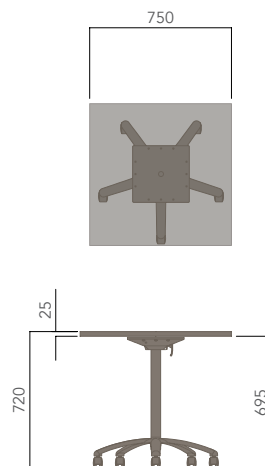

I.AM (FOLDING TABLE).

Please refer to a physical sample.
Images are for an indicative reference only.
Actual product may vary slightly, depending upon model configurations.

Round Top - 5 Star Folding Base (Glides)

Round Top - 5 Star Folding Base (Castors)