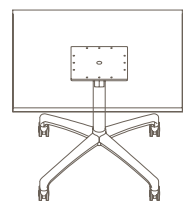

Round Top - 4 Star Folding Base (Glides)

Round Top - 4 Star Folding Base (Castors)

Square Top - 4 Star Folding Base (Glides)

Square Top - 4 Star Folding Base (Castors)

I.AM (FOLDING TABLE).

Please refer to a physical sample.
Images are for an indicative reference only.
Actual product may vary slightly, depending upon model configurations.

Round Top - 5 Star Folding Base (Glides)

Round Top - 5 Star Folding Base (Castors)

Square Top - 5 Star Folding Base (Glides)

Square Top - 5 Star Folding Base (Castors)

I.AM (FOLDING TABLE).

Please refer to a physical sample.
Images are for an indicative reference only.
Actual product may vary slightly, depending upon model configurations.