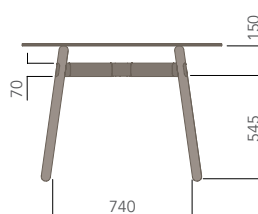

OKIDOKI (MEETING TABLE).

Please refer to a physical sample.
Images are for an indicative reference only.
Actual product may vary slightly, depending upon model configurations.

Rounded Square Top (Glass)