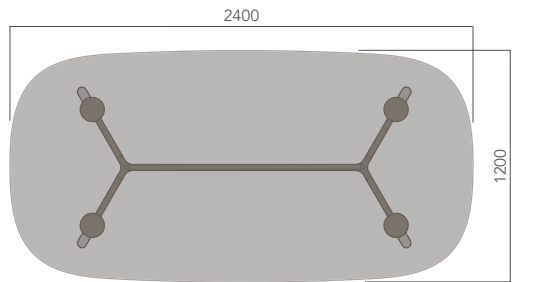

Rounded Square Top (Melamine)

OKIDOKI (MEETING TABLE).

Please refer to a physical sample.
Images are for an indicative reference only.
Actual product may vary slightly, depending upon model configurations.

Round Top (Glass)

Round Top (Melamine)

OKIDOKI (MEETING TABLE).

Please refer to a physical sample.
Images are for an indicative reference only.
Actual product may vary slightly, depending upon model configurations.

Rounded Rectangle Top (Glass)

Rounded Rectangle Top (Melamine)

OKIDOKI (MEETING TABLE).

Please refer to a physical sample.
Images are for an indicative reference only.
Actual product may vary slightly, depending upon model configurations.