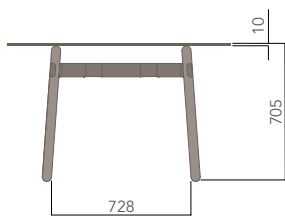

OKIDOKI (MEETING TABLE).

Please refer to a physical sample.
Images are for an indicative reference only.
Actual product may vary slightly, depending upon model configurations.

Round Top (Glass)