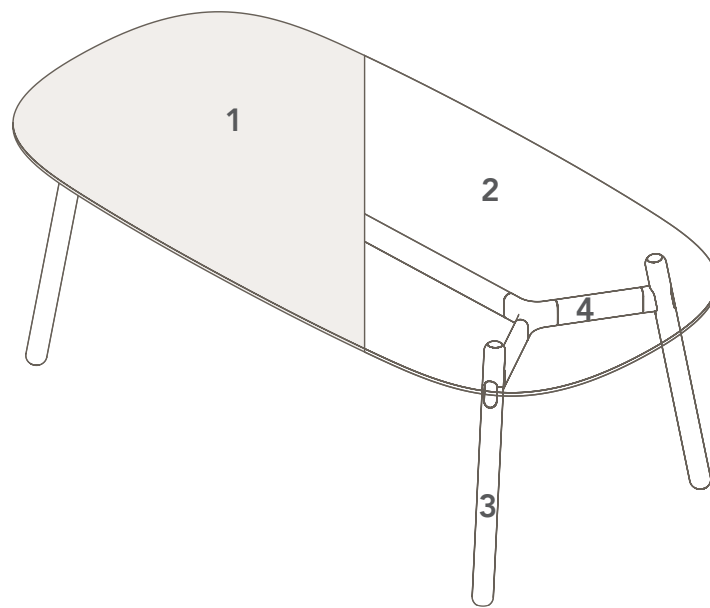

FEATURES	DESCRIPTION	TABLE TOP SIZE (mm)
» Table top available in melamine and glass top	ROUNDED TRIANGLE TOP	1200W x 1200D
» Blanc (White) powder coated frame	ROUNDED SQUARE TOP	1050W x 1050D
» Ash timber leg	ROUND TOP	Ø1200
» GECA certified	ROUNDED RECTANGLE TOP	1800W x 900D, 2100 x 1050D 2400W x 1200D (MELAMINE TOP ONLY)
OPTIONS	STANDARD FINISHES:	
» Custom table top shape / size	TOP: "FINISHES - BOARDS - GROUP 1" or "CLEAR GLASS TOP"	
» Custom edge / corner finish	FRAME: "BLANC (WHITE)"	
» Black tinted glass top	LEG: "SOLID ASH TIMBER"	
» Custom powder coated frame		
» Solid walnut timber legs		

OKIDOKI (MEETING TABLE).

Please refer to a physical sample.
 Images are for an indicative reference only.
 Actual product may vary slightly, depending upon model configurations.

1. Tops (Melamine)

- 25mm commercial grade melamine table top with matching ABS edging (square edge as standard)
- Environmental friendly E0 board
- Wide range of table top colour options ("Finishes - Boards - Group 1" as standard)