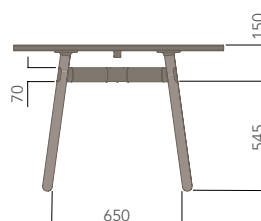

Rounded Rectangle Top (Melamine)