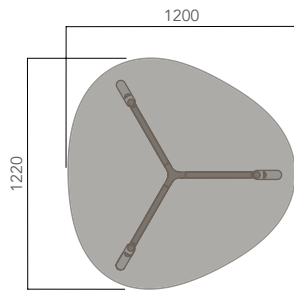

FEATURES	DESCRIPTION	TABLE TOP SIZE (mm)
» Table top available in melamine and glass top	ROUNDED TRIANGLE TOP	1200W x 1200D
» Blanc (White) powder coated frame	ROUNDED SQUARE TOP	1050W x 1050D
» Ash timber leg	ROUND TOP	Ø1200
» GECA certified	ROUNDED RECTANGLE TOP	1800W x 900D, 2100 x 1050D 2400W x 1200D (MELAMINE TOP ONLY)
OPTIONS	STANDARD FINISHES:	
» Custom table top shape / size	TOP: "FINISHES - BOARDS - GROUP 1" or "CLEAR GLASS TOP"	
» Custom edge / corner finish	FRAME: "BLANC (WHITE)"	
» Black tinted glass top	LEG: "SOLID ASH TIMBER"	
» Custom powder coated frame		
» Solid walnut timber legs		

OKIDOKI (MEETING TABLE).

Please refer to a physical sample.
 Images are for an indicative reference only.
 Actual product may vary slightly, depending upon model configurations.

1. Tops (Melamine)

- 25mm commercial grade melamine table top with matching ABS edging (square edge as standard)
- Environmental friendly E0 board
- Wide range of table top colour options ("Finishes - Boards - Group 1" as standard)

Please refer to a physical sample.
Images are for an indicative reference only.
Actual product may vary slightly, depending upon model configurations.

Rounded Triangle Top (Glass)

Rounded Triangle Top (Melamine)