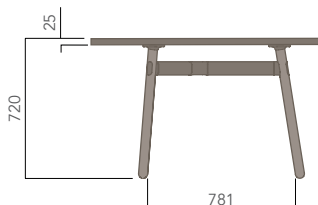

FEATURES	DESCRIPTION	TABLE TOP SIZE (mm)
» Table top available in melamine and glass top	ROUNDED TRIANGLE TOP	1200W x 1200D
» Blanc (White) powder coated frame	ROUNDED SQUARE TOP	1050W x 1050D
» Ash timber leg	ROUND TOP	Ø1200
» GECA certified	ROUNDED RECTANGLE TOP	1800W x 900D, 2100 x 1050D 2400W x 1200D (MELAMINE TOP ONLY)
OPTIONS	STANDARD FINISHES:	
» Custom table top shape / size	TOP: "FINISHES - BOARDS - GROUP 1" or "CLEAR GLASS TOP"	
» Custom edge / corner finish	FRAME: "BLANC (WHITE)"	
» Black tinted glass top	LEG: "SOLID ASH TIMBER"	
» Custom powder coated frame		
» Solid walnut timber legs		

Please refer to a physical sample.
Images are for an indicative reference only.
Actual product may vary slightly, depending upon model configurations.

Rounded Triangle Top (Glass)

Rounded Triangle Top (Melamine)