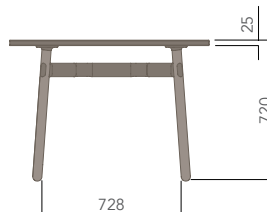

Rounded Square Top (Melamine)