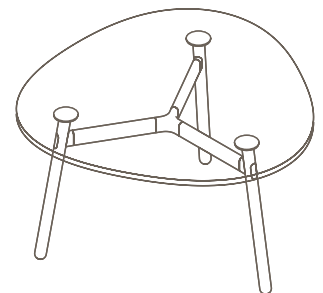

FEATURES	DESCRIPTION	TABLE TOP SIZE (mm)
» Table top available in melamine and glass top	ROUNDED TRIANGLE TOP	1200W x 1200D
» Blanc (White) powder coated frame	ROUNDED SQUARE TOP	1050W x 1050D
» Ash timber leg	ROUND TOP	Ø1200
» GECA certified	ROUNDED RECTANGLE TOP	1800W x 900D, 2100 x 1050D 2400W x 1200D (MELAMINE TOP ONLY)
OPTIONS	STANDARD FINISHES:	
» Custom table top shape / size	TOP: "FINISHES - BOARDS - GROUP 1" or "CLEAR GLASS TOP"	
» Custom edge / corner finish	FRAME: "BLANC (WHITE)"	
» Black tinted glass top	LEG: "SOLID ASH TIMBER"	
» Custom powder coated frame		
» Solid walnut timber legs		

Please refer to a physical sample.
Images are for an indicative reference only.
Actual product may vary slightly, depending upon model configurations.

Rounded Triangle Top (Glass)

Rounded Triangle Top (Melamine)