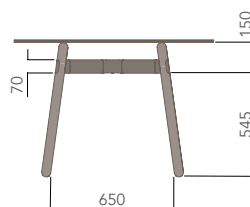

OKIDOKI (MEETING TABLE).

Please refer to a physical sample.
Images are for an indicative reference only.
Actual product may vary slightly, depending upon model configurations.

Rounded Triangle Top (Glass)