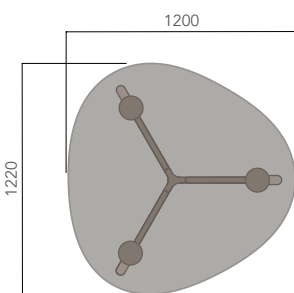

FEATURES	DESCRIPTION	TABLE TOP SIZE (mm)
» Table top available in melamine and glass top	ROUNDED TRIANGLE TOP	1200W x 1200D
» Blanc (White) powder coated frame	ROUNDED SQUARE TOP	1050W x 1050D
» Ash timber leg	ROUND TOP	Ø1200
» GECA certified	ROUNDED RECTANGLE TOP	1800W x 900D, 2100 x 1050D 2400W x 1200D (MELAMINE TOP ONLY)
OPTIONS	STANDARD FINISHES:	
» Custom table top shape / size	TOP: "FINISHES - BOARDS - GROUP 1" or "CLEAR GLASS TOP"	
» Custom edge / corner finish	FRAME: "BLANC (WHITE)"	
» Black tinted glass top	LEG: "SOLID ASH TIMBER"	
» Custom powder coated frame		
» Solid walnut timber legs		

OKIDOKI (MEETING TABLE).

Please refer to a physical sample.
 Images are for an indicative reference only.
 Actual product may vary slightly, depending upon model configurations.

1. Tops (Melamine)

- 25mm commercial grade melamine table top with matching ABS edging (square edge as standard)
- Environmental friendly E0 board
- Wide range of table top colour options ("Finishes - Boards - Group 1" as standard)

Please refer to a physical sample.
Images are for an indicative reference only.
Actual product may vary slightly, depending upon model configurations.

Rounded Triangle Top (Glass)

Rounded Triangle Top (Melamine)