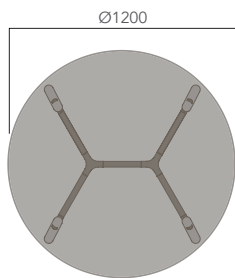

FEATURES	DESCRIPTION	TABLE TOP SIZE (mm)
» Table top available in melamine and glass top	ROUNDED TRIANGLE TOP	1200W x 1200D
» Blanc (White) powder coated frame	ROUNDED SQUARE TOP	1050W x 1050D
» Ash timber leg	ROUND TOP	Ø1200
» GECA certified	ROUNDED RECTANGLE TOP	1800W x 900D, 2100 x 1050D 2400W x 1200D (MELAMINE TOP ONLY)
OPTIONS	STANDARD FINISHES:	
» Custom table top shape / size	TOP: "FINISHES - BOARDS - GROUP 1" or "CLEAR GLASS TOP"	
» Custom edge / corner finish	FRAME: "BLANC (WHITE)"	
» Black tinted glass top	LEG: "SOLID ASH TIMBER"	
» Custom powder coated frame		
» Solid walnut timber legs		

Please refer to a physical sample.
Images are for an indicative reference only.
Actual product may vary slightly, depending upon model configurations.

Rounded Triangle Top (Glass)

Rounded Triangle Top (Melamine)

OKIDOKI (MEETING TABLE).

Please refer to a physical sample.
Images are for an indicative reference only.
Actual product may vary slightly, depending upon model configurations.

Rounded Square Top (Glass)

Rounded Square Top (Melamine)

OKIDOKI (MEETING TABLE).

Please refer to a physical sample.
Images are for an indicative reference only.
Actual product may vary slightly, depending upon model configurations.