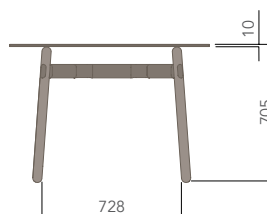

OKIDOKI (MEETING TABLE).

Please refer to a physical sample.
Images are for an indicative reference only.
Actual product may vary slightly, depending upon model configurations.

Rounded Square Top (Glass)