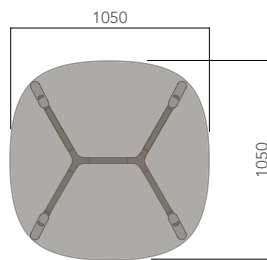

FEATURES	DESCRIPTION	TABLE TOP SIZE (mm)
» Table top available in melamine and glass top	ROUNDED TRIANGLE TOP	1200W x 1200D
» Blanc (White) powder coated frame	ROUNDED SQUARE TOP	1050W x 1050D
» Ash timber leg	ROUND TOP	Ø1200
» GECA certified	ROUNDED RECTANGLE TOP	1800W x 900D, 2100 x 1050D 2400W x 1200D (MELAMINE TOP ONLY)
OPTIONS	STANDARD FINISHES:	
» Custom table top shape / size	TOP: "FINISHES - BOARDS - GROUP 1" or "CLEAR GLASS TOP"	
» Custom edge / corner finish	FRAME: "BLANC (WHITE)"	
» Black tinted glass top	LEG: "SOLID ASH TIMBER"	
» Custom powder coated frame		
» Solid walnut timber legs		

Please refer to a physical sample.
Images are for an indicative reference only.
Actual product may vary slightly, depending upon model configurations.

Rounded Triangle Top (Glass)

Rounded Triangle Top (Melamine)

OKIDOKI (MEETING TABLE).

Please refer to a physical sample.
Images are for an indicative reference only.
Actual product may vary slightly, depending upon model configurations.

Rounded Square Top (Glass)