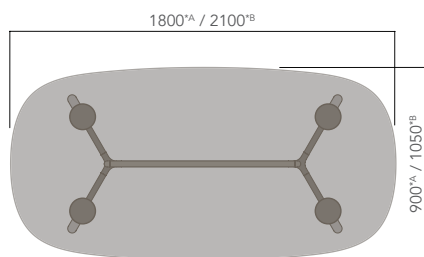

Rounded Rectangle Top (Melamine)