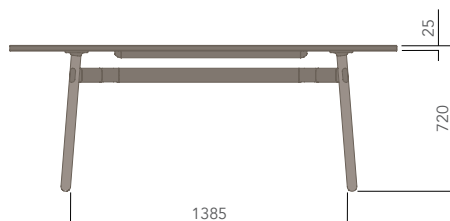

Rounded Rectangle Top (Melamine)