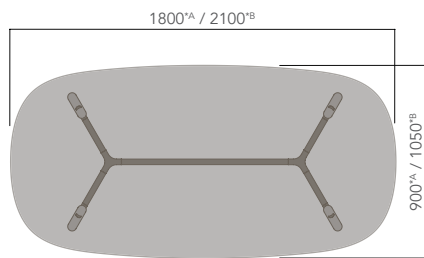

FEATURES	DESCRIPTION	TABLE TOP SIZE (mm)
» Table top available in melamine and glass top	ROUNDED TRIANGLE TOP	1200W x 1200D
» Blanc (White) powder coated frame	ROUNDED SQUARE TOP	1050W x 1050D
» Ash timber leg	ROUND TOP	Ø1200
» GECA certified	ROUNDED RECTANGLE TOP	1800W x 900D, 2100 x 1050D 2400W x 1200D (MELAMINE TOP ONLY)
OPTIONS	STANDARD FINISHES:	
» Custom table top shape / size	TOP: "FINISHES - BOARDS - GROUP 1" or "CLEAR GLASS TOP"	
» Custom edge / corner finish	FRAME: "BLANC (WHITE)"	
» Black tinted glass top	LEG: "SOLID ASH TIMBER"	
» Custom powder coated frame		
» Solid walnut timber legs		

Rounded Square Top (Melamine)

OKIDOKI (MEETING TABLE).

Please refer to a physical sample.
Images are for an indicative reference only.
Actual product may vary slightly, depending upon model configurations.

Round Top (Glass)

Round Top (Melamine)

OKIDOKI (MEETING TABLE).

Please refer to a physical sample.
Images are for an indicative reference only.
Actual product may vary slightly, depending upon model configurations.