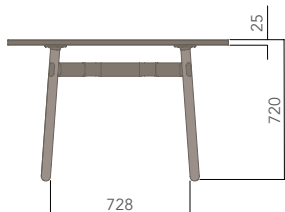

Round Top (Melamine)