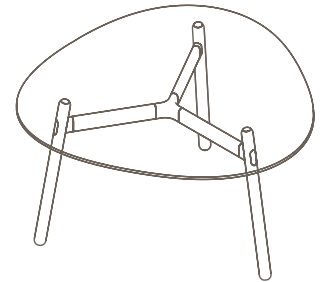

FEATURES	DESCRIPTION	TABLE TOP SIZE (mm)
» Table top available in melamine and glass top	ROUNDED TRIANGLE TOP	1200W x 1200D
» Blanc (White) powder coated frame	ROUNDED SQUARE TOP	1050W x 1050D
» Ash timber leg	ROUND TOP	Ø1200
» GECA certified	ROUNDED RECTANGLE TOP	1800W x 900D, 2100 x 1050D 2400W x 1200D (MELAMINE TOP ONLY)
OPTIONS	STANDARD FINISHES:	
» Custom table top shape / size	TOP: "FINISHES - BOARDS - GROUP 1" or "CLEAR GLASS TOP"	
» Custom edge / corner finish	FRAME: "BLANC (WHITE)"	
» Black tinted glass top	LEG: "SOLID ASH TIMBER"	
» Custom powder coated frame		
» Solid walnut timber legs		

OKIDOKI (MEETING TABLE).

Please refer to a physical sample.
 Images are for an indicative reference only.
 Actual product may vary slightly, depending upon model configurations.

1. Tops (Melamine)

- 25mm commercial grade melamine table top with matching ABS edging (square edge as standard)
- Environmental friendly E0 board
- Wide range of table top colour options ("Finishes - Boards - Group 1" as standard)

Please refer to a physical sample.
Images are for an indicative reference only.
Actual product may vary slightly, depending upon model configurations.

Rounded Triangle Top (Glass)

Rounded Triangle Top (Melamine)