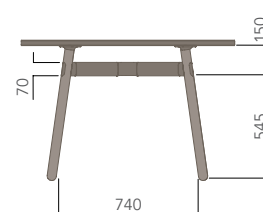

Round Top (Melamine)