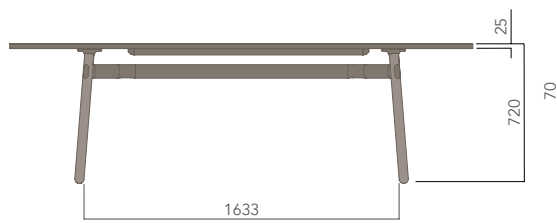

OKIDOKI (MEETING TABLE).

Please refer to a physical sample.
Images are for an indicative reference only.
Actual product may vary slightly, depending upon model configurations.

Rounded Rectangle Top (Glass)