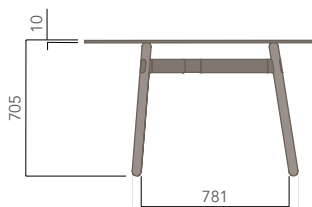

OKIDOKI (MEETING TABLE).

Please refer to a physical sample.
Images are for an indicative reference only.
Actual product may vary slightly, depending upon model configurations.

Rounded Triangle Top (Glass)