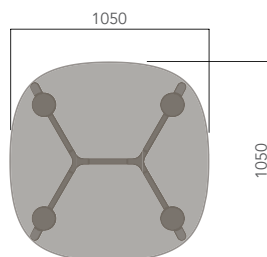

FEATURES	DESCRIPTION	TABLE TOP SIZE (mm)
» Table top available in melamine and glass top	ROUNDED TRIANGLE TOP	1200W x 1200D
» Blanc (White) powder coated frame	ROUNDED SQUARE TOP	1050W x 1050D
» Ash timber leg	ROUND TOP	Ø1200
» GECA certified	ROUNDED RECTANGLE TOP	1800W x 900D, 2100 x 1050D 2400W x 1200D (MELAMINE TOP ONLY)
OPTIONS	STANDARD FINISHES:	
» Custom table top shape / size	TOP: "FINISHES - BOARDS - GROUP 1" or "CLEAR GLASS TOP"	
» Custom edge / corner finish	FRAME: "BLANC (WHITE)"	
» Black tinted glass top	LEG: "SOLID ASH TIMBER"	
» Custom powder coated frame		
» Solid walnut timber legs		

Please refer to a physical sample.
Images are for an indicative reference only.
Actual product may vary slightly, depending upon model configurations.

Rounded Triangle Top (Glass)

Rounded Triangle Top (Melamine)

OKIDOKI (MEETING TABLE).

Please refer to a physical sample.
Images are for an indicative reference only.
Actual product may vary slightly, depending upon model configurations.

Rounded Square Top (Glass)