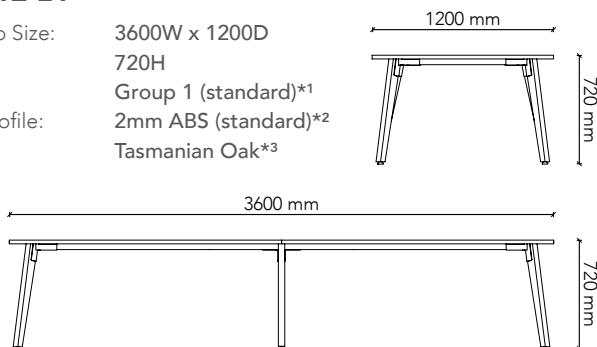

BT2112-L1

Tabletop Size: 2100W x 1200D
Height: 720H
Colour: Group 1 (standard)*1
Edge Profile: 2mm ABS (standard)*2
Base: Tasmanian Oak*3

BT2412-L1

Tabletop Size: 2400W x 1200D
Height: 720H
Colour: Group 1 (standard)*1
Edge Profile: 2mm ABS (standard)*2
Base: Tasmanian Oak*3

BT2712-L1

Tabletop Size: 2700W x 1200D
Height: 720H
Colour: Group 1 (standard)*1
Edge Profile: 2mm ABS (standard)*2
Base: Tasmanian Oak*3

LEGNO series.

standard boardroom table range with Rectangular tabletop

Watts.

BT3012-L1

Tabletop Size: 3000W x 1200D
Height: 720H
Colour: Group 1 (standard)*1
Edge Profile: 2mm ABS (standard)*2
Base: Tasmanian Oak*3

BT3612-L1

Tabletop Size: 3600W x 1200D
Height: 720H
Colour: Group 1 (standard)*1
Edge Profile: 2mm ABS (standard)*2
Base: Tasmanian Oak*3

BT4212-L1

Tabletop Size: 4200W x 1200D
Height: 720H
Colour: Group 1 (standard)*1
Edge Profile: 2mm ABS (standard)*2
Base: Tasmanian Oak*3

NOTES:

- *1 Colour also available in Group 2 / Veneer Range. P.O.A.
- *2 Other edge profiles only available in Veneer Range.
- *3 Base Options: American Oak, European Beech, American Walnut, Black painted timber grain. (Other options available upon request)