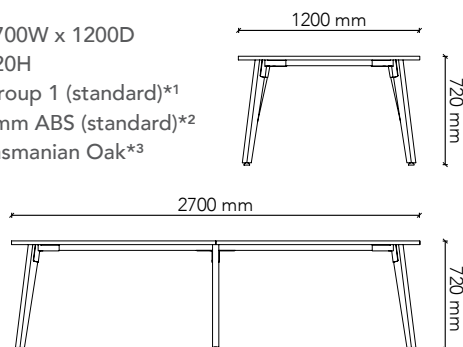

Watts.

BT3012-L2

Tabletop Size: 3000W x 1200D
Height: 720H
Colour: Group 1 (standard)*1
Edge Profile: 2mm ABS (standard)*2
Base: Tasmanian Oak*3

BT3612-L2

Tabletop Size: 3600W x 1200D
Height: 720H
Colour: Group 1 (standard)*1
Edge Profile: 2mm ABS (standard)*2
Base: Tasmanian Oak*3

BT2112-L3

Tabletop Size: 2100W x 1200D
Height: 720H
Colour: Group 1 (standard)*1
Edge Profile: 2mm ABS (standard)*2
Base: Tasmanian Oak*3

BT2412-L3

Tabletop Size: 2400W x 1200D
Height: 720H
Colour: Group 1 (standard)*1
Edge Profile: 2mm ABS (standard)*2
Base: Tasmanian Oak*3

BT2712-L3

Tabletop Size: 2700W x 1200D
Height: 720H
Colour: Group 1 (standard)*1
Edge Profile: 2mm ABS (standard)*2
Base Colour: Tasmanian Oak*3

LEGNO series.

standard boardroom table range with D-End tabletop

Watts.

BT3012-L3

Tabletop Size: 3000W x 1200D
Height: 720H
Colour: Group 1 (standard)*1
Edge Profile: 2mm ABS (standard)*2
Base: Tasmanian Oak*3

BT3612-L3

Tabletop Size: 3600W x 1200D
Height: 720H
Colour: Group 1 (standard)*1
Edge Profile: 2mm ABS (standard)*2
Base: Tasmanian Oak*3