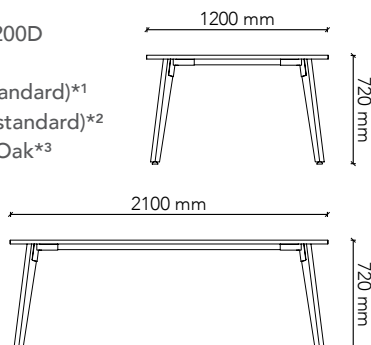

LEG2790H

Table Size: 2700W x 900D x 900H
 Tabletop Colour: Group 1 (standard)
 Edge Profile: 2mm ABS (standard)
 Base: Tasmanian Oak (standard)
 Base Options: American Oak
 European Beech
 American Walnut
 Black painted timber grain

LEGNO series.

standard boardroom table range with Rectangular tabletop

Watts.

BT1812-L1

Tabletop Size: 1800W x 1200D
Height: 720H
Colour: Group 1 (standard)*1
Edge Profile: 2mm ABS (standard)*2
Base: Tasmanian Oak*3

BT2112-L1

Tabletop Size: 2100W x 1200D
Height: 720H
Colour: Group 1 (standard)*1
Edge Profile: 2mm ABS (standard)*2
Base: Tasmanian Oak*3

BT2412-L1

Tabletop Size: 2400W x 1200D
Height: 720H
Colour: Group 1 (standard)*1
Edge Profile: 2mm ABS (standard)*2
Base: Tasmanian Oak*3