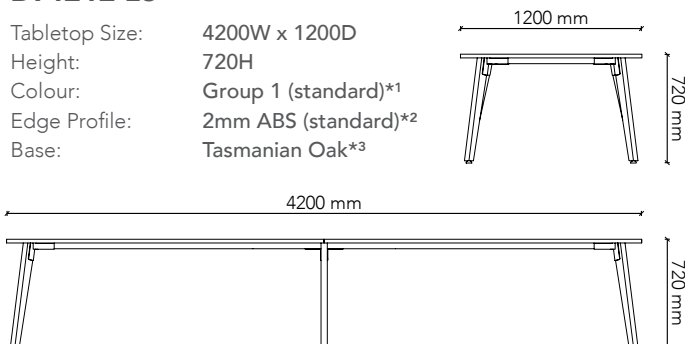

BT2112-L3

Tabletop Size: 2100W x 1200D
Height: 720H
Colour: Group 1 (standard)*1
Edge Profile: 2mm ABS (standard)*2
Base: Tasmanian Oak*3

BT2412-L3

Tabletop Size: 2400W x 1200D
Height: 720H
Colour: Group 1 (standard)*1
Edge Profile: 2mm ABS (standard)*2
Base: Tasmanian Oak*3

BT2712-L3

Tabletop Size: 2700W x 1200D
Height: 720H
Colour: Group 1 (standard)*1
Edge Profile: 2mm ABS (standard)*2
Base Colour: Tasmanian Oak*3

LEGNO series.

standard boardroom table range with D-End tabletop

Watts.

BT3012-L3

Tabletop Size: 3000W x 1200D
Height: 720H
Colour: Group 1 (standard)*1
Edge Profile: 2mm ABS (standard)*2
Base: Tasmanian Oak*3

BT3612-L3

Tabletop Size: 3600W x 1200D
Height: 720H
Colour: Group 1 (standard)*1
Edge Profile: 2mm ABS (standard)*2
Base: Tasmanian Oak*3

BT4212-L3

Tabletop Size: 4200W x 1200D
Height: 720H
Colour: Group 1 (standard)*1
Edge Profile: 2mm ABS (standard)*2
Base: Tasmanian Oak*3

NOTES:

- *1 Colour also available in Group 2 / Veneer Range. P.O.A.
- *2 Other edge profiles only available in Veneer Range.
- *3 Base Options: American Oak, European Beech, American Walnut, Black painted timber grain. (Other options available upon request)