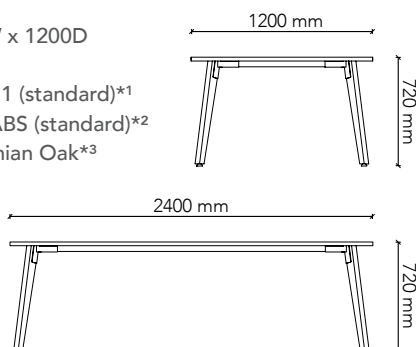

Watts.

BT3012-L2

Tabletop Size: 3000W x 1200D
Height: 720H
Colour: Group 1 (standard)*1
Edge Profile: 2mm ABS (standard)*2
Base: Tasmanian Oak*3

BT3612-L2

Tabletop Size: 3600W x 1200D
Height: 720H
Colour: Group 1 (standard)*1
Edge Profile: 2mm ABS (standard)*2
Base: Tasmanian Oak*3

BT4212-L2

Tabletop Size: 4200W x 1200D
Height: 720H
Colour: Group 1 (standard)*1
Edge Profile: 2mm ABS (standard)*2
Base: Tasmanian Oak*3

NOTES:

- *1 Colour also available in Group 2 / Veneer Range. P.O.A.
- *2 Other edge profiles only available in Veneer Range.
- *3 Base Options: American Oak, European Beech, American Walnut, Black painted timber grain. (Other options available upon request)

TYPE 2
Soft Curved

LEGNO series.

standard boardroom table range with D-End tabletop

Watts.

BT1812-L3

Tabletop Size: 1800W x 1200D
Height: 720H
Colour: Group 1 (standard)*1
Edge Profile: 2mm ABS (standard)*2
Base: Tasmanian Oak*3

BT2112-L3

Tabletop Size: 2100W x 1200D
Height: 720H
Colour: Group 1 (standard)*1
Edge Profile: 2mm ABS (standard)*2
Base: Tasmanian Oak*3

BT2412-L3

Tabletop Size: 2400W x 1200D
Height: 720H
Colour: Group 1 (standard)*1
Edge Profile: 2mm ABS (standard)*2
Base: Tasmanian Oak*3