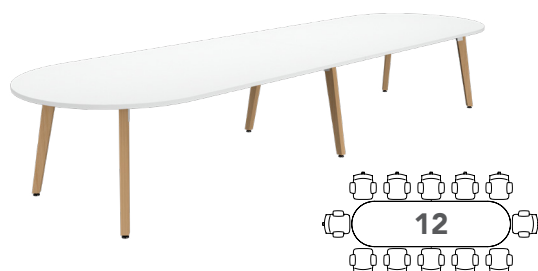

Watts.

BT3012-L3

Tabletop Size: 3000W x 1200D
Height: 720H
Colour: Group 1 (standard)*1
Edge Profile: 2mm ABS (standard)*2
Base: Tasmanian Oak*3

BT3612-L3

Tabletop Size: 3600W x 1200D
Height: 720H
Colour: Group 1 (standard)*1
Edge Profile: 2mm ABS (standard)*2
Base: Tasmanian Oak*3

BT4212-L3

Tabletop Size: 4200W x 1200D
Height: 720H
Colour: Group 1 (standard)*1
Edge Profile: 2mm ABS (standard)*2
Base: Tasmanian Oak*3

NOTES:

- *1 Colour also available in Group 2 / Veneer Range. P.O.A.
- *2 Other edge profiles only available in Veneer Range.
- *3 Base Options: American Oak, European Beech, American Walnut, Black painted timber grain. (Other options available upon request)