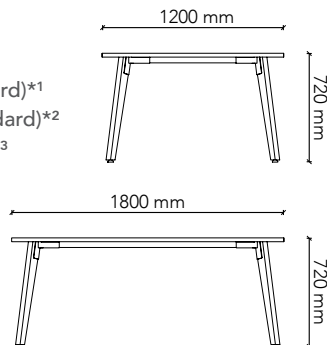

Watts.

BT3012-L2

Tabletop Size: 3000W x 1200D
Height: 720H
Colour: Group 1 (standard)*1
Edge Profile: 2mm ABS (standard)*2
Base: Tasmanian Oak*3

BT3612-L2

Tabletop Size: 3600W x 1200D
Height: 720H
Colour: Group 1 (standard)*1
Edge Profile: 2mm ABS (standard)*2
Base: Tasmanian Oak*3

BT4212-L2

Tabletop Size: 4200W x 1200D
Height: 720H
Colour: Group 1 (standard)*1
Edge Profile: 2mm ABS (standard)*2
Base: Tasmanian Oak*3

NOTES:

- *1 Colour also available in Group 2 / Veneer Range. P.O.A.
- *2 Other edge profiles only available in Veneer Range.
- *3 Base Options: American Oak, European Beech, American Walnut, Black painted timber grain. (Other options available upon request)

TYPE 2
Soft Curved

LEGNO series.

standard boardroom table range with D-End tabletop

Watts.

BT1812-L3

Tabletop Size: 1800W x 1200D
Height: 720H
Colour: Group 1 (standard)*1
Edge Profile: 2mm ABS (standard)*2
Base: Tasmanian Oak*3

BT2112-L3

Tabletop Size: 2100W x 1200D
Height: 720H
Colour: Group 1 (standard)*1
Edge Profile: 2mm ABS (standard)*2
Base: Tasmanian Oak*3

BT2412-L3

Tabletop Size: 2400W x 1200D
Height: 720H
Colour: Group 1 (standard)*1
Edge Profile: 2mm ABS (standard)*2
Base: Tasmanian Oak*3