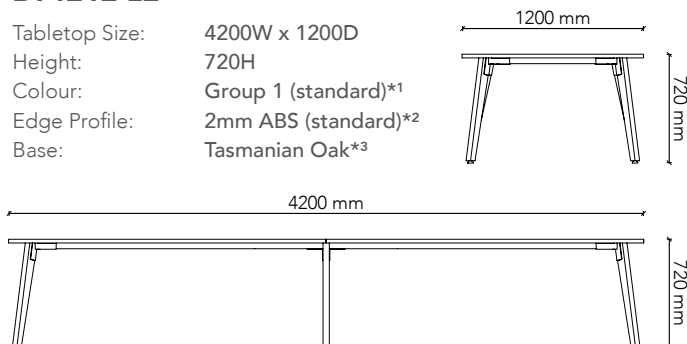

BT2112-L2

Tabletop Size: 2100W x 1200D
Height: 720H
Colour: Group 1 (standard)*1
Edge Profile: 2mm ABS (standard)*2
Base: Tasmanian Oak*3

BT2412-L2

Tabletop Size: 2400W x 1200D
Height: 720H
Colour: Group 1 (standard)*1
Edge Profile: 2mm ABS (standard)*2
Base: Tasmanian Oak*3

BT2712-L2

Tabletop Size: 2700W x 1200D
Height: 720H
Colour: Group 1 (standard)*1
Edge Profile: 2mm ABS (standard)*2
Base: Tasmanian Oak*3

LEGNO series.

standard boardroom table range with Soft Curved tabletop

Watts.

BT3012-L2

Tabletop Size: 3000W x 1200D
Height: 720H
Colour: Group 1 (standard)*1
Edge Profile: 2mm ABS (standard)*2
Base: Tasmanian Oak*3

BT3612-L2

Tabletop Size: 3600W x 1200D
Height: 720H
Colour: Group 1 (standard)*1
Edge Profile: 2mm ABS (standard)*2
Base: Tasmanian Oak*3

BT4212-L2

Tabletop Size: 4200W x 1200D
Height: 720H
Colour: Group 1 (standard)*1
Edge Profile: 2mm ABS (standard)*2
Base: Tasmanian Oak*3

NOTES:

- *1 Colour also available in Group 2 / Veneer Range. P.O.A.
- *2 Other edge profiles only available in Veneer Range.
- *3 Base Options: American Oak, European Beech, American Walnut, Black painted timber grain. (Other options available upon request)