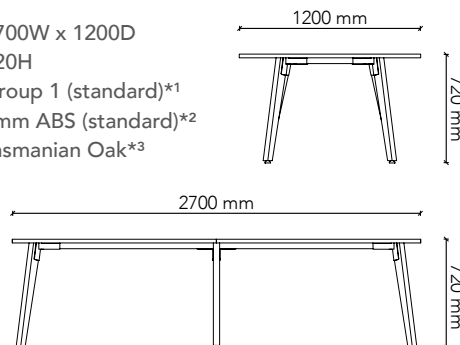

BT4212-L4

Tabletop Size: 4200W x 1200D
Height: 720H
Colour: Group 1 (standard)*1
Edge Profile: 2mm ABS (standard)*2
Base: Tasmanian Oak*3

NOTES:

*1 Colour also available in Group 2 / Veneer Range. P.O.A.

standard boardroom table range with Boat shaped tabletop

Watts.

BT1812-L5

Tabletop Size: 1800W x 1200D
Height: 720H
Colour: Group 1 (standard)*1
Edge Profile: 2mm ABS (standard)*2
Base: Tasmanian Oak*3

BT2112-L5

Tabletop Size: 2100W x 1200D
Height: 720H
Colour: Group 1 (standard)*1
Edge Profile: 2mm ABS (standard)*2
Base: Tasmanian Oak*3

BT2412-L5

Tabletop Size: 2400W x 1200D
Height: 720H
Colour: Group 1 (standard)*1
Edge Profile: 2mm ABS (standard)*2
Base: Tasmanian Oak*3

BT2712-L5

Tabletop Size: 2700W x 1200D
Height: 720H
Colour: Group 1 (standard)*1
Edge Profile: 2mm ABS (standard)*2
Base: Tasmanian Oak*3

LEGNO series.

standard boardroom table range with Boat shaped tabletop