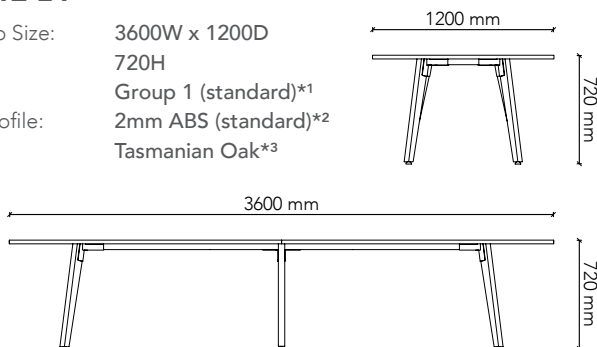

BT2112-L4

Tabletop Size: 2100W x 1200D
Height: 720H
Colour: Group 1 (standard)*1
Edge Profile: 2mm ABS (standard)*2
Base: Tasmanian Oak*3

BT2412-L4

Tabletop Size: 2400W x 1200D
Height: 720H
Colour: Group 1 (standard)*1
Edge Profile: 2mm ABS (standard)*2
Base: Tasmanian Oak*3

BT2712-L4

Tabletop Size: 2700W x 1200D
Height: 720H
Colour: Group 1 (standard)*1
Edge Profile: 2mm ABS (standard)*2
Base Colour: Tasmanian Oak*3

LEGNO series.

standard boardroom table range with Oval shaped tabletop

Watts.

BT3012-L4

Tabletop Size: 3000W x 1200D
Height: 720H
Colour: Group 1 (standard)*1
Edge Profile: 2mm ABS (standard)*2
Base: Tasmanian Oak*3

BT3612-L4

Tabletop Size: 3600W x 1200D
Height: 720H
Colour: Group 1 (standard)*1
Edge Profile: 2mm ABS (standard)*2
Base: Tasmanian Oak*3

BT4212-L4

Tabletop Size: 4200W x 1200D
Height: 720H
Colour: Group 1 (standard)*1
Edge Profile: 2mm ABS (standard)*2
Base: Tasmanian Oak*3

NOTES:

*1 Colour also available in Group 2 / Veneer Range. P.O.A.