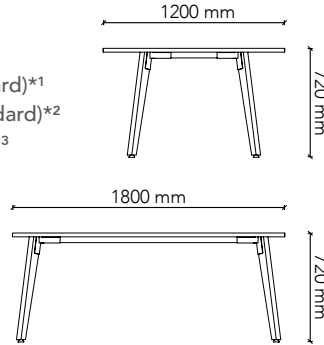

Watts.

BT3012-L4

Tabletop Size: 3000W x 1200D
Height: 720H
Colour: Group 1 (standard)*1
Edge Profile: 2mm ABS (standard)*2
Base: Tasmanian Oak*3

BT3612-L4

Tabletop Size: 3600W x 1200D
Height: 720H
Colour: Group 1 (standard)*1
Edge Profile: 2mm ABS (standard)*2
Base: Tasmanian Oak*3

BT4212-L4

Tabletop Size: 4200W x 1200D
Height: 720H
Colour: Group 1 (standard)*1
Edge Profile: 2mm ABS (standard)*2
Base: Tasmanian Oak*3

NOTES:

*1 Colour also available in Group 2 / Veneer Range. P.O.A.

standard boardroom table range with Boat shaped tabletop

Watts.

BT1812-L5

Tabletop Size: 1800W x 1200D
Height: 720H
Colour: Group 1 (standard)*1
Edge Profile: 2mm ABS (standard)*2
Base: Tasmanian Oak*3

BT2112-L5

Tabletop Size: 2100W x 1200D
Height: 720H
Colour: Group 1 (standard)*1
Edge Profile: 2mm ABS (standard)*2
Base: Tasmanian Oak*3

BT2412-L5

Tabletop Size: 2400W x 1200D
Height: 720H
Colour: Group 1 (standard)*1
Edge Profile: 2mm ABS (standard)*2
Base: Tasmanian Oak*3