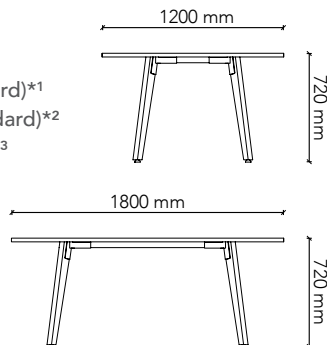

Watts.

BT3012-L3

Tabletop Size: 3000W x 1200D
Height: 720H
Colour: Group 1 (standard)*1
Edge Profile: 2mm ABS (standard)*2
Base: Tasmanian Oak*3

BT3612-L3

Tabletop Size: 3600W x 1200D
Height: 720H
Colour: Group 1 (standard)*1
Edge Profile: 2mm ABS (standard)*2
Base: Tasmanian Oak*3

BT4212-L3

Tabletop Size: 4200W x 1200D
Height: 720H
Colour: Group 1 (standard)*1
Edge Profile: 2mm ABS (standard)*2
Base: Tasmanian Oak*3

NOTES:

- *1 Colour also available in Group 2 / Veneer Range. P.O.A.
- *2 Other edge profiles only available in Veneer Range.
- *3 Base Options: American Oak, European Beech, American Walnut, Black painted timber grain. (Other options available upon request)

TYPE 3
D-End

LEGNO series.

standard boardroom table range with Oval shaped tabletop

Watts.

BT1812-L4

Tabletop Size: 1800W x 1200D
Height: 720H
Colour: Group 1 (standard)*1
Edge Profile: 2mm ABS (standard)*2
Base: Tasmanian Oak*3

BT2112-L4

Tabletop Size: 2100W x 1200D
Height: 720H
Colour: Group 1 (standard)*1
Edge Profile: 2mm ABS (standard)*2
Base: Tasmanian Oak*3

BT2412-L4

Tabletop Size: 2400W x 1200D
Height: 720H
Colour: Group 1 (standard)*1
Edge Profile: 2mm ABS (standard)*2
Base: Tasmanian Oak*3