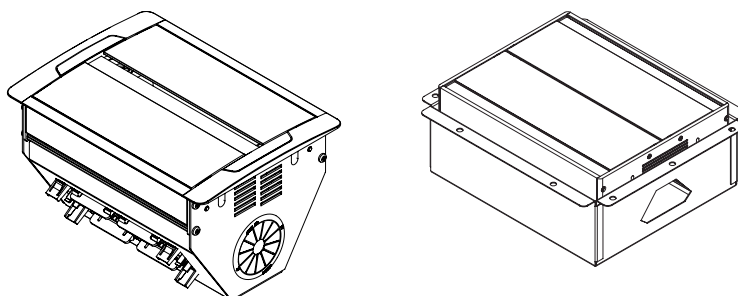

IN-DESK DUAL LID POWER BOX

CMS Accede

CMS Executive