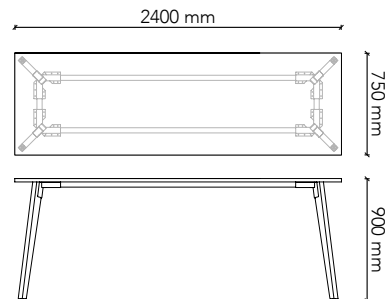

LEG2475H

Table Size: 2400W x 750D x 900H
Tabletop Colour: Group 1 (standard)
Edge Profile: 2mm ABS (standard)
Base: Tasmanian Oak (standard)
Base Options: American Oak
European Beech
American Walnut
Black painted timber grain