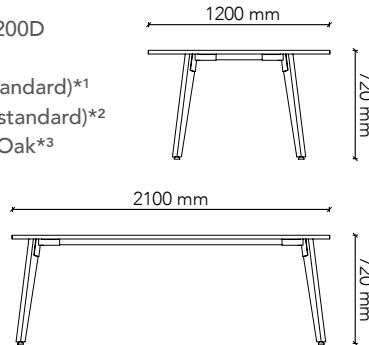

BT4212-L4

Tabletop Size: 4200W x 1200D
Height: 720H
Colour: Group 1 (standard)*1
Edge Profile: 2mm ABS (standard)*2
Base: Tasmanian Oak*3

NOTES:

*1 Colour also available in Group 2 / Veneer Range. P.O.A.

standard boardroom table range with Boat shaped tabletop

Watts.

BT1812-L5

Tabletop Size: 1800W x 1200D
Height: 720H
Colour: Group 1 (standard)*1
Edge Profile: 2mm ABS (standard)*2
Base: Tasmanian Oak*3

BT2112-L5

Tabletop Size: 2100W x 1200D
Height: 720H
Colour: Group 1 (standard)*1
Edge Profile: 2mm ABS (standard)*2
Base: Tasmanian Oak*3

BT2412-L5

Tabletop Size: 2400W x 1200D
Height: 720H
Colour: Group 1 (standard)*1
Edge Profile: 2mm ABS (standard)*2
Base: Tasmanian Oak*3