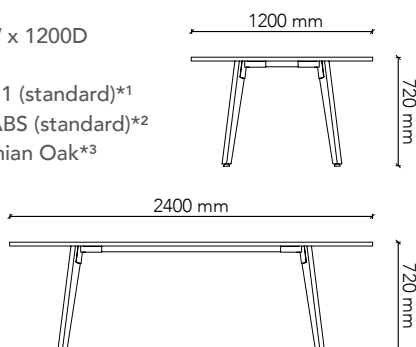

Watts.

BT3012-L3

Tabletop Size: 3000W x 1200D
Height: 720H
Colour: Group 1 (standard)*1
Edge Profile: 2mm ABS (standard)*2
Base: Tasmanian Oak*3

BT3612-L3

Tabletop Size: 3600W x 1200D
Height: 720H
Colour: Group 1 (standard)*1
Edge Profile: 2mm ABS (standard)*2
Base: Tasmanian Oak*3

BT4212-L3

Tabletop Size: 4200W x 1200D
Height: 720H
Colour: Group 1 (standard)*1
Edge Profile: 2mm ABS (standard)*2
Base: Tasmanian Oak*3

NOTES:

- *1 Colour also available in Group 2 / Veneer Range. P.O.A.
- *2 Other edge profiles only available in Veneer Range.
- *3 Base Options: American Oak, European Beech, American Walnut, Black painted timber grain. (Other options available upon request)

TYPE 3
D-End

LEGNO series.

standard boardroom table range with Oval shaped tabletop

Watts.

BT1812-L4

Tabletop Size: 1800W x 1200D
Height: 720H
Colour: Group 1 (standard)*1
Edge Profile: 2mm ABS (standard)*2
Base: Tasmanian Oak*3

BT2112-L4

Tabletop Size: 2100W x 1200D
Height: 720H
Colour: Group 1 (standard)*1
Edge Profile: 2mm ABS (standard)*2
Base: Tasmanian Oak*3

BT2412-L4

Tabletop Size: 2400W x 1200D
Height: 720H
Colour: Group 1 (standard)*1
Edge Profile: 2mm ABS (standard)*2
Base: Tasmanian Oak*3