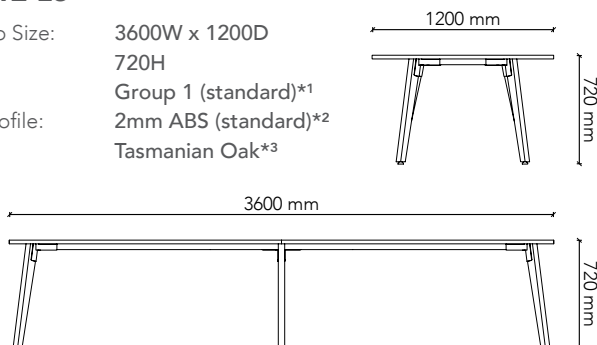

Tabletop Size: 2100W x 1200D
Height: 720H
Colour: Group 1 (standard)*1
Edge Profile: 2mm ABS (standard)*2
Base: Tasmanian Oak*3

BT2412-L5

Tabletop Size: 2400W x 1200D
Height: 720H
Colour: Group 1 (standard)*1
Edge Profile: 2mm ABS (standard)*2
Base: Tasmanian Oak*3

BT2712-L5

Tabletop Size: 2700W x 1200D
Height: 720H
Colour: Group 1 (standard)*1
Edge Profile: 2mm ABS (standard)*2
Base: Tasmanian Oak*3

LEGNO series.

standard boardroom table range with Boat shaped tabletop

Watts.

BT3012-L5

Tabletop Size: 3000W x 1200D
Height: 720H
Colour: Group 1 (standard)*1
Edge Profile: 2mm ABS (standard)*2
Base: Tasmanian Oak*3

BT3612-L5

Tabletop Size: 3600W x 1200D
Height: 720H
Colour: Group 1 (standard)*1
Edge Profile: 2mm ABS (standard)*2
Base: Tasmanian Oak*3

BT4212-L5

Tabletop Size: 4200W x 1200D
Height: 720H
Colour: Group 1 (standard)*1
Edge Profile: 2mm ABS (standard)*2
Base: Tasmanian Oak*3

NOTES:

- *1 Colour also available in Group 2 / Veneer Range. P.O.A.
- *2 Other edge profiles only available in Veneer Range.
- *3 Base Options: American Oak, European Beech, American Walnut, Black painted timber grain. (Other options available upon request)