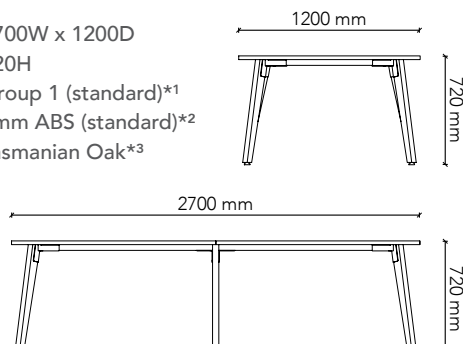

LEGNO series.

standard boardroom table range with Rectangular tabletop

Watts.

BT1812-L1

Tabletop Size: 1800W x 1200D
Height: 720H
Colour: Group 1 (standard)*1
Edge Profile: 2mm ABS (standard)*2
Base: Tasmanian Oak*3

BT2112-L1

Tabletop Size: 2100W x 1200D
Height: 720H
Colour: Group 1 (standard)*1
Edge Profile: 2mm ABS (standard)*2
Base: Tasmanian Oak*3

BT2412-L1

Tabletop Size: 2400W x 1200D
Height: 720H
Colour: Group 1 (standard)*1
Edge Profile: 2mm ABS (standard)*2
Base: Tasmanian Oak*3

BT2712-L1

Tabletop Size: 2700W x 1200D
Height: 720H
Colour: Group 1 (standard)*1
Edge Profile: 2mm ABS (standard)*2
Base: Tasmanian Oak*3

LEGNO series.

standard boardroom table range with Rectangular tabletop

Watts.

BT3012-L1

Tabletop Size: 3000W x 1200D
Height: 720H
Colour: Group 1 (standard)*1
Edge Profile: 2mm ABS (standard)*2
Base: Tasmanian Oak*3

BT3612-L1

Tabletop Size: 3600W x 1200D
Height: 720H
Colour: Group 1 (standard)*1
Edge Profile: 2mm ABS (standard)*2
Base: Tasmanian Oak*3