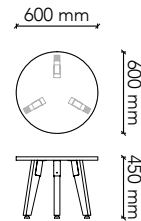

LEG60C

Table Size: Ø600 x 450H
Tabletop Colour: Group 1 (standard)
Edge Profile: 2mm ABS (standard)
Base: Tasmanian Oak (standard)
Base Options: American Oak
European Beech
American Walnut
Black painted timber grain