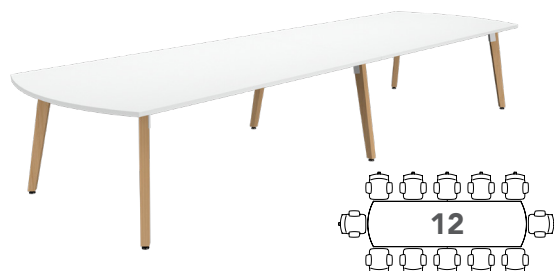

Watts.

BT3012-L2

Tabletop Size: 3000W x 1200D
Height: 720H
Colour: Group 1 (standard)*1
Edge Profile: 2mm ABS (standard)*2
Base: Tasmanian Oak*3

BT3612-L2

Tabletop Size: 3600W x 1200D
Height: 720H
Colour: Group 1 (standard)*1
Edge Profile: 2mm ABS (standard)*2
Base: Tasmanian Oak*3

BT4212-L2

Tabletop Size: 4200W x 1200D
Height: 720H
Colour: Group 1 (standard)*1
Edge Profile: 2mm ABS (standard)*2
Base: Tasmanian Oak*3

NOTES:

- *1 Colour also available in Group 2 / Veneer Range. P.O.A.
- *2 Other edge profiles only available in Veneer Range.
- *3 Base Options: American Oak, European Beech, American Walnut, Black painted timber grain. (Other options available upon request)