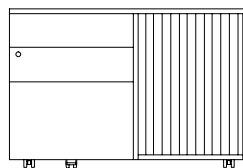

MMC1
900W x 500D x 610H