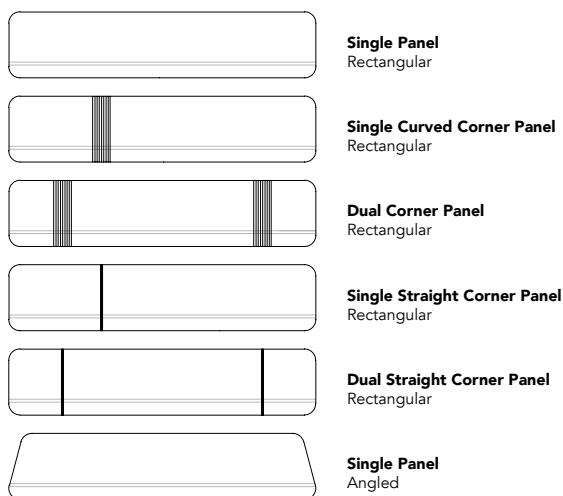

Single Panel
Rectangular

Single Curved Corner Panel
Rectangular

Dual Corner Panel
Rectangular

Single Straight Corner Panel
Rectangular

Dual Straight Corner Panel
Rectangular

Single Panel
Angled

SPECIFICATIONS

Material options:
1. Ecoustic Panel (12mm)
2. Ecoustic Panel Dual Layer (24mm)
3. Fabric Wrapped Ecoustic Panel (35mm)

Single Panel	Standard Width	Standard Height
Rectangular	600mm - 2750mm	490mm - 590mm
Angled	900mm - 2750mm	
Single Curved / Straight Corner Panel (12mm only)		
Rectangular	1200mm - 2750mm	490mm - 590mm
Angled	1200mm - 2750mm	
Dual Curved / Straight Corner Panel (12mm only)		
Rectangular	1800mm - 2750mm	490mm - 590mm
Angled	2000mm - 2750mm