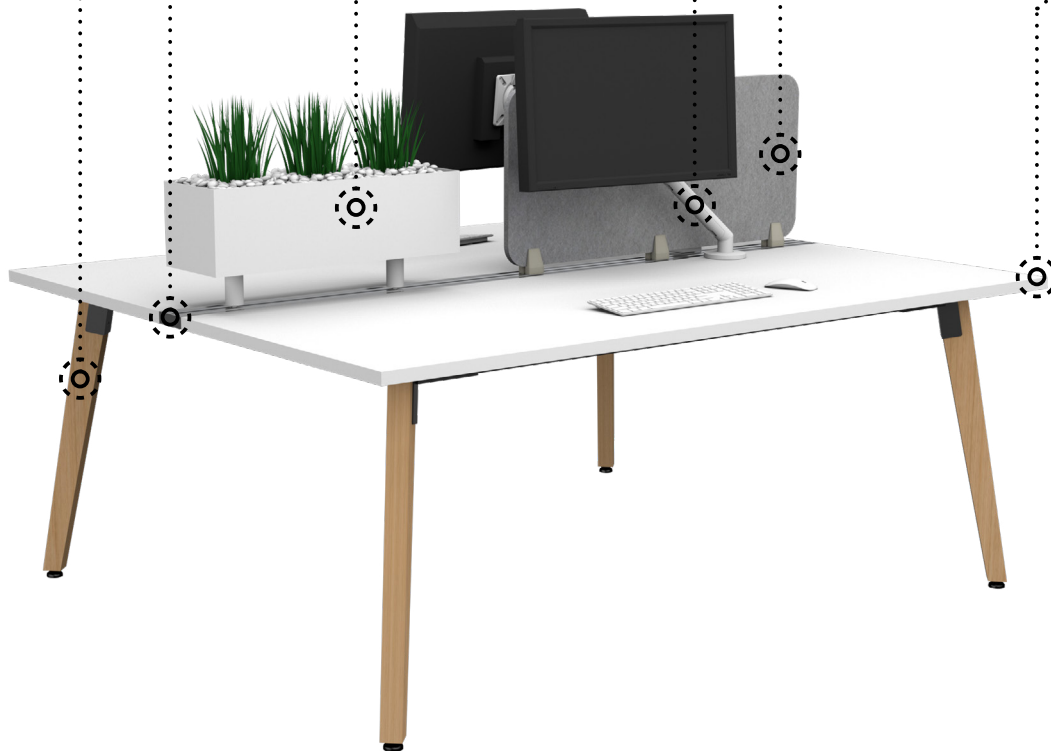

LEGNO
series

LEGNO is a collection of coffee tables, meeting tables, breakout tables and workstations, available with rectangular and round tabletops in various sizes. Soft curved, D-end, oval and boat shaped tabletops available in boardroom tables range.