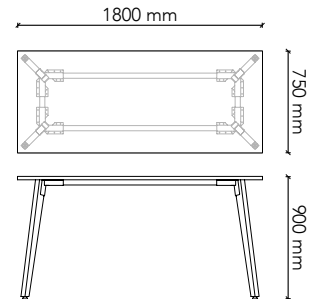

LEG1875H

Table Size: 1800W x 750D x 900H
Tabletop Colour: Group 1 (standard)
Edge Profile: 2mm ABS (standard)
Base: Tasmanian Oak (standard)
Base Options: American Oak
European Beech
American Walnut
Black painted timber grain