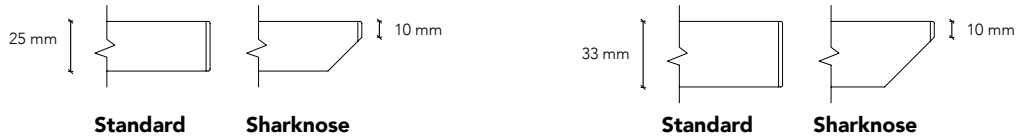

EDGE OPTIONS

NOTES

For other edge options, please check veneer range.