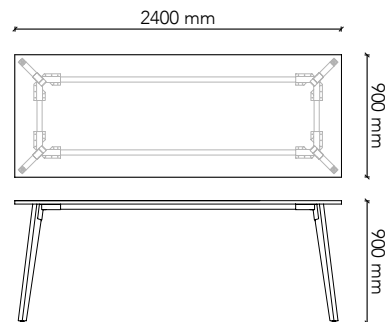

LEG2490H

Table Size: 2400W x 900D x 900H
Tabletop Colour: Group 1 (standard)
Edge Profile: 2mm ABS (standard)
Base: Tasmanian Oak (standard)
Base Options: American Oak
European Beech
American Walnut
Black painted timber grain