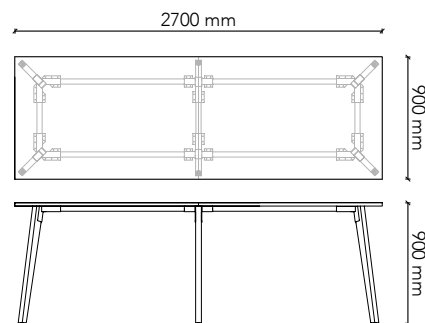

LEG2790H

Table Size: 2700W x 900D x 900H
Tabletop Colour: Group 1 (standard)
Edge Profile: 2mm ABS (standard)
Base: Tasmanian Oak (standard)
Base Options: American Oak
European Beech
American Walnut
Black painted timber grain