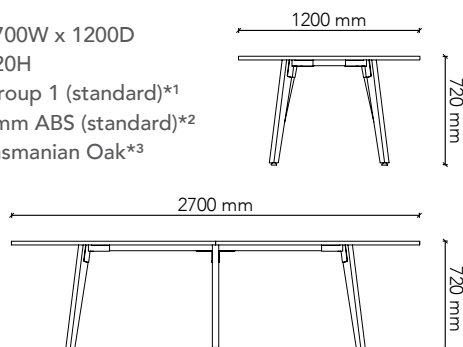

TYPE 3
D-End

LEGNO series.

standard boardroom table range with Oval shaped tabletop

Watts.

BT1812-L4

Tabletop Size: 1800W x 1200D
Height: 720H
Colour: Group 1 (standard)*1
Edge Profile: 2mm ABS (standard)*2
Base: Tasmanian Oak*3

BT2112-L4

Tabletop Size: 2100W x 1200D
Height: 720H
Colour: Group 1 (standard)*1
Edge Profile: 2mm ABS (standard)*2
Base: Tasmanian Oak*3

BT2412-L4

Tabletop Size: 2400W x 1200D
Height: 720H
Colour: Group 1 (standard)*1
Edge Profile: 2mm ABS (standard)*2
Base: Tasmanian Oak*3

BT2712-L4

Tabletop Size: 2700W x 1200D
Height: 720H
Colour: Group 1 (standard)*1
Edge Profile: 2mm ABS (standard)*2
Base Colour: Tasmanian Oak*3

LEGNO series.

standard boardroom table range with Oval shaped tabletop

Watts.

BT3012-L4

Tabletop Size: 3000W x 1200D
Height: 720H
Colour: Group 1 (standard)*1
Edge Profile: 2mm ABS (standard)*2
Base: Tasmanian Oak*3

BT3612-L4

Tabletop Size: 3600W x 1200D
Height: 720H
Colour: Group 1 (standard)*1
Edge Profile: 2mm ABS (standard)*2
Base: Tasmanian Oak*3