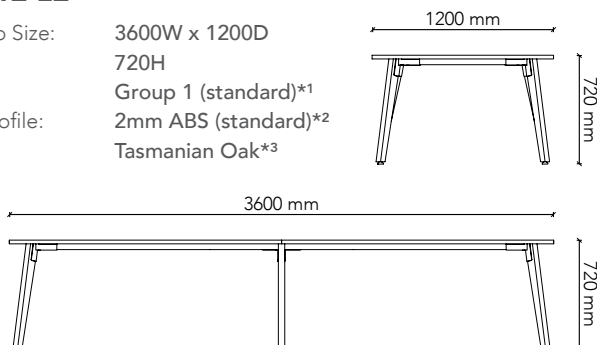

BT2112-L2

Tabletop Size: 2100W x 1200D
Height: 720H
Colour: Group 1 (standard)*1
Edge Profile: 2mm ABS (standard)*2
Base: Tasmanian Oak*3

BT2412-L2

Tabletop Size: 2400W x 1200D
Height: 720H
Colour: Group 1 (standard)*1
Edge Profile: 2mm ABS (standard)*2
Base: Tasmanian Oak*3

BT2712-L2

Tabletop Size: 2700W x 1200D
Height: 720H
Colour: Group 1 (standard)*1
Edge Profile: 2mm ABS (standard)*2
Base: Tasmanian Oak*3

LEGNO series.

standard boardroom table range with Soft Curved tabletop

Watts.

BT3012-L2

Tabletop Size: 3000W x 1200D
Height: 720H
Colour: Group 1 (standard)*1
Edge Profile: 2mm ABS (standard)*2
Base: Tasmanian Oak*3

BT3612-L2

Tabletop Size: 3600W x 1200D
Height: 720H
Colour: Group 1 (standard)*1
Edge Profile: 2mm ABS (standard)*2
Base: Tasmanian Oak*3

BT4212-L2

Tabletop Size: 4200W x 1200D
Height: 720H
Colour: Group 1 (standard)*1
Edge Profile: 2mm ABS (standard)*2
Base: Tasmanian Oak*3

NOTES:

- *1 Colour also available in Group 2 / Veneer Range. P.O.A.
- *2 Other edge profiles only available in Veneer Range.
- *3 Base Options: American Oak, European Beech, American Walnut, Black painted timber grain. (Other options available upon request)