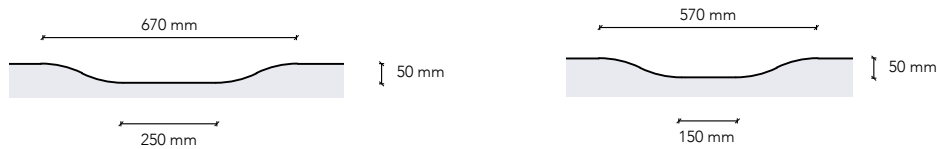

EXCESS CABLES - CUTOUT

Large Scallop

Small Scallop