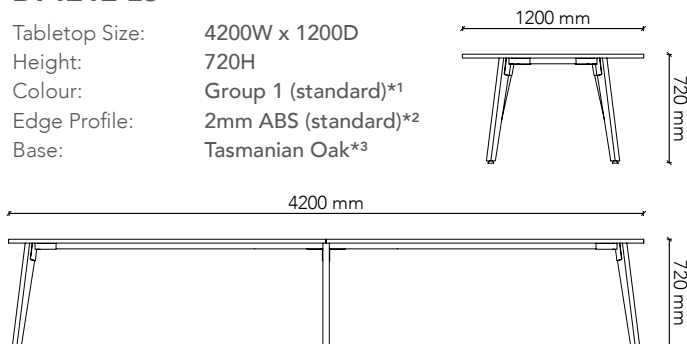

Tabletop Size: 2100W x 1200D
Height: 720H
Colour: Group 1 (standard)*1
Edge Profile: 2mm ABS (standard)*2
Base: Tasmanian Oak*3

BT2412-L5

Tabletop Size: 2400W x 1200D
Height: 720H
Colour: Group 1 (standard)*1
Edge Profile: 2mm ABS (standard)*2
Base: Tasmanian Oak*3

BT2712-L5

Tabletop Size: 2700W x 1200D
Height: 720H
Colour: Group 1 (standard)*1
Edge Profile: 2mm ABS (standard)*2
Base: Tasmanian Oak*3

LEGNO series.

standard boardroom table range with Boat shaped tabletop

Watts.

BT3012-L5

Tabletop Size: 3000W x 1200D
Height: 720H
Colour: Group 1 (standard)*1
Edge Profile: 2mm ABS (standard)*2
Base: Tasmanian Oak*3

BT3612-L5

Tabletop Size: 3600W x 1200D
Height: 720H
Colour: Group 1 (standard)*1
Edge Profile: 2mm ABS (standard)*2
Base: Tasmanian Oak*3

BT4212-L5

Tabletop Size: 4200W x 1200D
Height: 720H
Colour: Group 1 (standard)*1
Edge Profile: 2mm ABS (standard)*2
Base: Tasmanian Oak*3

NOTES:

- *1 Colour also available in Group 2 / Veneer Range. P.O.A.
- *2 Other edge profiles only available in Veneer Range.
- *3 Base Options: American Oak, European Beech, American Walnut, Black painted timber grain. (Other options available upon request)