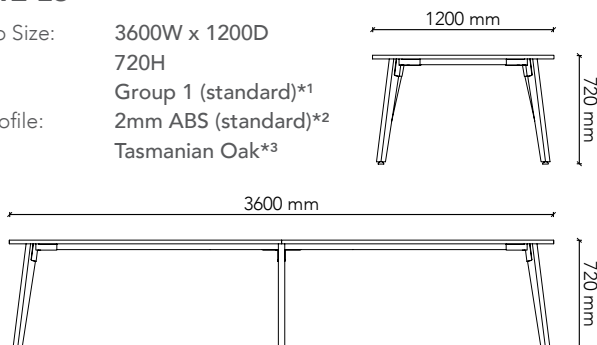

BT2112-L3

Tabletop Size: 2100W x 1200D
Height: 720H
Colour: Group 1 (standard)*1
Edge Profile: 2mm ABS (standard)*2
Base: Tasmanian Oak*3

BT2412-L3

Tabletop Size: 2400W x 1200D
Height: 720H
Colour: Group 1 (standard)*1
Edge Profile: 2mm ABS (standard)*2
Base: Tasmanian Oak*3

BT2712-L3

Tabletop Size: 2700W x 1200D
Height: 720H
Colour: Group 1 (standard)*1
Edge Profile: 2mm ABS (standard)*2
Base Colour: Tasmanian Oak*3

LEGNO series.

standard boardroom table range with D-End tabletop

Watts.

BT3012-L3

Tabletop Size: 3000W x 1200D
Height: 720H
Colour: Group 1 (standard)*1
Edge Profile: 2mm ABS (standard)*2
Base: Tasmanian Oak*3

BT3612-L3

Tabletop Size: 3600W x 1200D
Height: 720H
Colour: Group 1 (standard)*1
Edge Profile: 2mm ABS (standard)*2
Base: Tasmanian Oak*3

BT4212-L3

Tabletop Size: 4200W x 1200D
Height: 720H
Colour: Group 1 (standard)*1
Edge Profile: 2mm ABS (standard)*2
Base: Tasmanian Oak*3

NOTES:

- *1 Colour also available in Group 2 / Veneer Range. P.O.A.
- *2 Other edge profiles only available in Veneer Range.
- *3 Base Options: American Oak, European Beech, American Walnut, Black painted timber grain. (Other options available upon request)