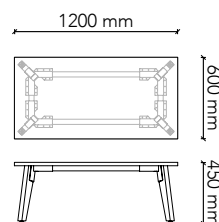

LEG6060C

Table Size: 600W x 600D x 450H
 Tabletop Colour: Group 1 (standard)
 Edge Profile: 2mm ABS (standard)
 Base: Tasmanian Oak (standard)
 Base Options: American Oak
 European Beech
 American Walnut
 Black painted timber grain

LEG7575C

Table Size: 750W x 750D x 450H
 Tabletop Colour: Group 1 (standard)
 Edge Profile: 2mm ABS (standard)
 Base: Tasmanian Oak (standard)
 Base Options: American Oak
 European Beech
 American Walnut
 Black painted timber grain

LEG9090C

Table Size: 900W x 900D x 450H
 Tabletop Colour: Group 1 (standard)
 Edge Profile: 2mm ABS (standard)
 Base: Tasmanian Oak (standard)
 Base Options: American Oak
 European Beech
 American Walnut
 Black painted timber grain

LEG1260C

Table Size: 1200W x 600D x 450H
 Tabletop Colour: Group 1 (standard)
 Edge Profile: 2mm ABS (standard)
 Base: Tasmanian Oak (standard)
 Base Options: American Oak
 European Beech
 American Walnut
 Black painted timber grain