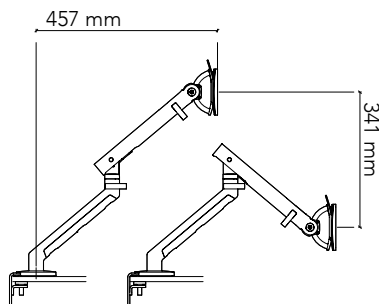

CABLE BASKETS

SPECIFICATIONS

Single tier, 100mm wide:	650 / 950 / 1250 / 1550 / 1750 / 2050mm
Dual tier, 100mm wide:	650 / 950 / 1250 / 1550 / 1750 / 2050mm

MONITOR ARMS (FLO)

SPECIFICATIONS

Monitor weight range:	Max. 9kg per arm
Tilt range:	48.5° upwards, 48.5° downwards
Horizontal range:	570mm for desk clamp versions
Vertical range:	341mm
Colour:	silver, white and black
Monitor head:	VESA 75 & 100 compliant
Fixing options:	1. Split clamp 2. Dual split clamp 3. Through desk kit

MONITOR ARMS (C.ME)

SPECIFICATIONS

Monitor weight range:	Max. 8kg per arm
Post height (standard):	430mm
Adjustment range:	330mm
Post height (long):	740mm
Adjustment range:	695mm
Horizontal range:	445mm
Colour:	white, polished and black
Monitor head:	VESA compliant