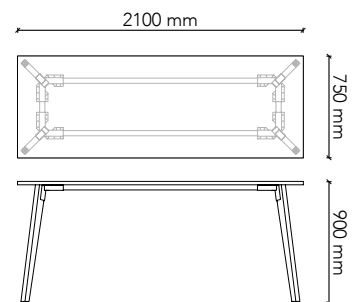

LEG2175H

Table Size: 2100W x 750D x 900H
Tabletop Colour: Group 1 (standard)
Edge Profile: 2mm ABS (standard)
Base: Tasmanian Oak (standard)
Base Options: American Oak
European Beech
American Walnut
Black painted timber grain