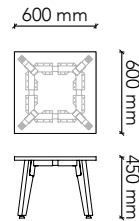

LEG6060C

Table Size: 600W x 600D x 450H
Tabletop Colour: Group 1 (standard)
Edge Profile: 2mm ABS (standard)
Base: Tasmanian Oak (standard)
Base Options: American Oak
European Beech
American Walnut
Black painted timber grain