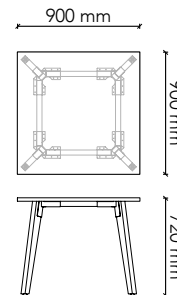

LEG9090

Table Size: 900W x 900D x 720H
Tabletop Colour: Group 1 (standard)
Edge Profile: 2mm ABS (standard)
Base: Tasmanian Oak (standard)
Base Options: American Oak
European Beech
American Walnut
Black painted timber grain