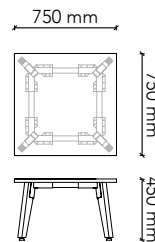

LEG7575C

Table Size: 750W x 750D x 450H
Tabletop Colour: Group 1 (standard)
Edge Profile: 2mm ABS (standard)
Base: Tasmanian Oak (standard)
Base Options: American Oak
European Beech
American Walnut
Black painted timber grain