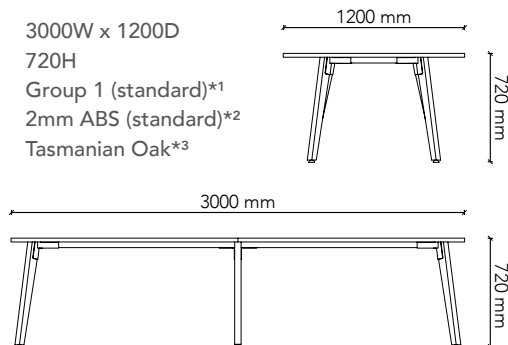

standard boardroom table range with Boat shaped tabletop

Watts.

BT1812-L5

Tabletop Size: 1800W x 1200D
Height: 720H
Colour: Group 1 (standard)*1
Edge Profile: 2mm ABS (standard)*2
Base: Tasmanian Oak*3

BT2112-L5

Tabletop Size: 2100W x 1200D
Height: 720H
Colour: Group 1 (standard)*1
Edge Profile: 2mm ABS (standard)*2
Base: Tasmanian Oak*3

BT2412-L5

Tabletop Size: 2400W x 1200D
Height: 720H
Colour: Group 1 (standard)*1
Edge Profile: 2mm ABS (standard)*2
Base: Tasmanian Oak*3

BT2712-L5

Tabletop Size: 2700W x 1200D
Height: 720H
Colour: Group 1 (standard)*1
Edge Profile: 2mm ABS (standard)*2
Base: Tasmanian Oak*3

LEGNO series.

standard boardroom table range with Boat shaped tabletop

Watts.

BT3012-L5

Tabletop Size: 3000W x 1200D
Height: 720H
Colour: Group 1 (standard)*1
Edge Profile: 2mm ABS (standard)*2
Base: Tasmanian Oak*3

BT3612-L5

Tabletop Size: 3600W x 1200D
Height: 720H
Colour: Group 1 (standard)*1
Edge Profile: 2mm ABS (standard)*2
Base: Tasmanian Oak*3