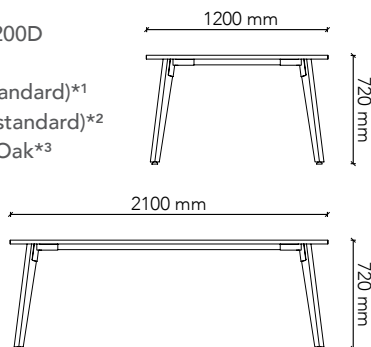

Watts.

BT3012-L2

Tabletop Size: 3000W x 1200D
Height: 720H
Colour: Group 1 (standard)*1
Edge Profile: 2mm ABS (standard)*2
Base: Tasmanian Oak*3

BT3612-L2

Tabletop Size: 3600W x 1200D
Height: 720H
Colour: Group 1 (standard)*1
Edge Profile: 2mm ABS (standard)*2
Base: Tasmanian Oak*3

BT4212-L2

Tabletop Size: 4200W x 1200D
Height: 720H
Colour: Group 1 (standard)*1
Edge Profile: 2mm ABS (standard)*2
Base: Tasmanian Oak*3

NOTES:

- *1 Colour also available in Group 2 / Veneer Range. P.O.A.
- *2 Other edge profiles only available in Veneer Range.
- *3 Base Options: American Oak, European Beech, American Walnut, Black painted timber grain. (Other options available upon request)

TYPE 2
Soft Curved

LEGNO series.

standard boardroom table range with D-End tabletop

Watts.

BT1812-L3

Tabletop Size: 1800W x 1200D
Height: 720H
Colour: Group 1 (standard)*1
Edge Profile: 2mm ABS (standard)*2
Base: Tasmanian Oak*3

BT2112-L3

Tabletop Size: 2100W x 1200D
Height: 720H
Colour: Group 1 (standard)*1
Edge Profile: 2mm ABS (standard)*2
Base: Tasmanian Oak*3

BT2412-L3

Tabletop Size: 2400W x 1200D
Height: 720H
Colour: Group 1 (standard)*1
Edge Profile: 2mm ABS (standard)*2
Base: Tasmanian Oak*3