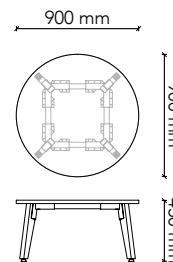

LEG90C

Table Size: Ø900 x 450H
Tabletop Colour: Group 1 (standard)
Edge Profile: 2mm ABS (standard)
Base: Tasmanian Oak (standard)
Base Options: American Oak
European Beech
American Walnut
Black painted timber grain