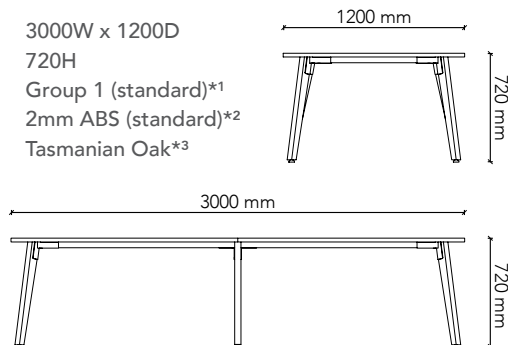

BT2112-L1

Tabletop Size: 2100W x 1200D
Height: 720H
Colour: Group 1 (standard)*1
Edge Profile: 2mm ABS (standard)*2
Base: Tasmanian Oak*3

BT2412-L1

Tabletop Size: 2400W x 1200D
Height: 720H
Colour: Group 1 (standard)*1
Edge Profile: 2mm ABS (standard)*2
Base: Tasmanian Oak*3

BT2712-L1

Tabletop Size: 2700W x 1200D
Height: 720H
Colour: Group 1 (standard)*1
Edge Profile: 2mm ABS (standard)*2
Base: Tasmanian Oak*3

LEGNO series.

standard boardroom table range with Rectangular tabletop

Watts.

BT3012-L1

Tabletop Size: 3000W x 1200D
Height: 720H
Colour: Group 1 (standard)*1
Edge Profile: 2mm ABS (standard)*2
Base: Tasmanian Oak*3

BT3612-L1

Tabletop Size: 3600W x 1200D
Height: 720H
Colour: Group 1 (standard)*1
Edge Profile: 2mm ABS (standard)*2
Base: Tasmanian Oak*3