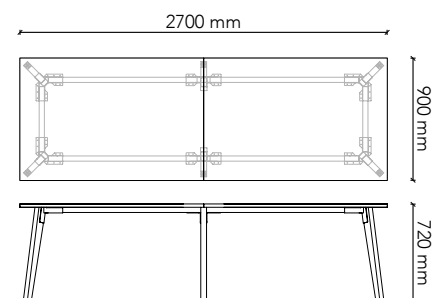

LEG2790

Table Size: 2700W x 900D x 720H
Tabletop Colour: Group 1 (standard)
Edge Profile: 2mm ABS (standard)
Base: Tasmanian Oak (standard)
Base Options: American Oak
European Beech
American Walnut
Black painted timber grain