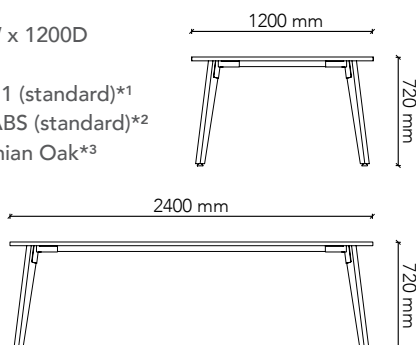

LEG2790H

Table Size: 2700W x 900D x 900H
 Tabletop Colour: Group 1 (standard)
 Edge Profile: 2mm ABS (standard)
 Base: Tasmanian Oak (standard)
 Base Options: American Oak
 European Beech
 American Walnut
 Black painted timber grain

LEGNO series.

standard boardroom table range with Rectangular tabletop

Watts.

BT1812-L1

Tabletop Size: 1800W x 1200D
Height: 720H
Colour: Group 1 (standard)*1
Edge Profile: 2mm ABS (standard)*2
Base: Tasmanian Oak*3

BT2112-L1

Tabletop Size: 2100W x 1200D
Height: 720H
Colour: Group 1 (standard)*1
Edge Profile: 2mm ABS (standard)*2
Base: Tasmanian Oak*3

BT2412-L1

Tabletop Size: 2400W x 1200D
Height: 720H
Colour: Group 1 (standard)*1
Edge Profile: 2mm ABS (standard)*2
Base: Tasmanian Oak*3