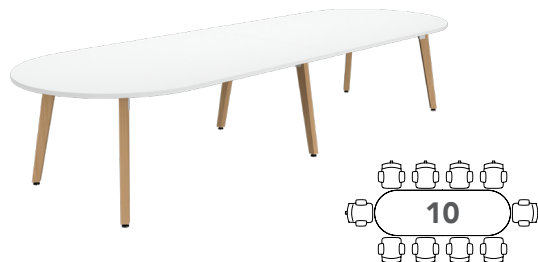

Watts.

BT3012-L3

Tabletop Size: 3000W x 1200D
Height: 720H
Colour: Group 1 (standard)*1
Edge Profile: 2mm ABS (standard)*2
Base: Tasmanian Oak*3

BT3612-L3

Tabletop Size: 3600W x 1200D
Height: 720H
Colour: Group 1 (standard)*1
Edge Profile: 2mm ABS (standard)*2
Base: Tasmanian Oak*3