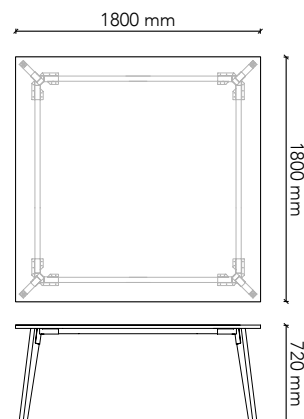

LEG1818

Table Size: 1800W x 1800D x 720H
Tabletop Colour: Group 1 (standard)
Edge Profile: 2mm ABS (standard)
Base: Tasmanian Oak (standard)
Base Options: American Oak
European Beech
American Walnut
Black painted timber grain