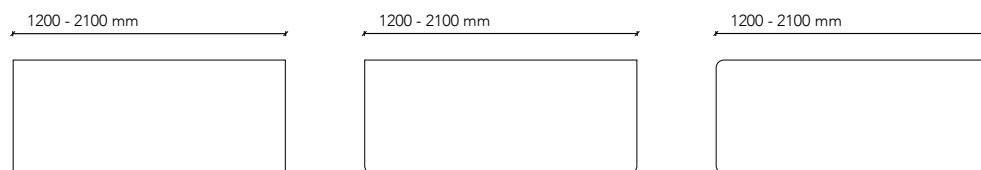

WORKTOPS CORNER FINISH OPTIONS

Square corners

50 or 100 mm radius to front corners

50 or 100 mm radius to all corners