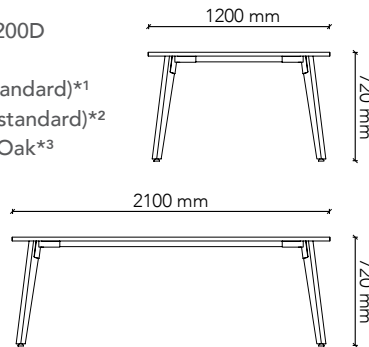

Watts.

BT3012-L1

Tabletop Size: 3000W x 1200D
Height: 720H
Colour: Group 1 (standard)*1
Edge Profile: 2mm ABS (standard)*2
Base: Tasmanian Oak*3

BT3612-L1

Tabletop Size: 3600W x 1200D
Height: 720H
Colour: Group 1 (standard)*1
Edge Profile: 2mm ABS (standard)*2
Base: Tasmanian Oak*3

BT4212-L1

Tabletop Size: 4200W x 1200D
Height: 720H
Colour: Group 1 (standard)*1
Edge Profile: 2mm ABS (standard)*2
Base: Tasmanian Oak*3

NOTES:

- *1 Colour also available in Group 2 / Veneer Range. P.O.A.
- *2 Other edge profiles only available in Veneer Range.
- *3 Base Options: American Oak, European Beech, American Walnut, Black painted timber grain. (Other options available upon request)

TYPE 1
Rectangular

LEGNO series.

standard boardroom table range with Soft Curved tabletop

Watts.

BT1812-L2

Tabletop Size: 1800W x 1200D
Height: 720H
Colour: Group 1 (standard)*1
Edge Profile: 2mm ABS (standard)*2
Base: Tasmanian Oak*3

BT2112-L2

Tabletop Size: 2100W x 1200D
Height: 720H
Colour: Group 1 (standard)*1
Edge Profile: 2mm ABS (standard)*2
Base: Tasmanian Oak*3

BT2412-L2

Tabletop Size: 2400W x 1200D
Height: 720H
Colour: Group 1 (standard)*1
Edge Profile: 2mm ABS (standard)*2
Base: Tasmanian Oak*3