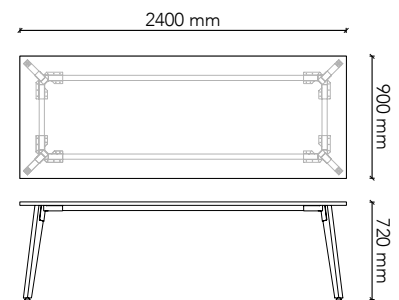

LEG2490

Table Size: 2400W x 900D x 720H
Tabletop Colour: Group 1 (standard)
Edge Profile: 2mm ABS (standard)
Base: Tasmanian Oak (standard)
Base Options: American Oak
European Beech
American Walnut
Black painted timber grain