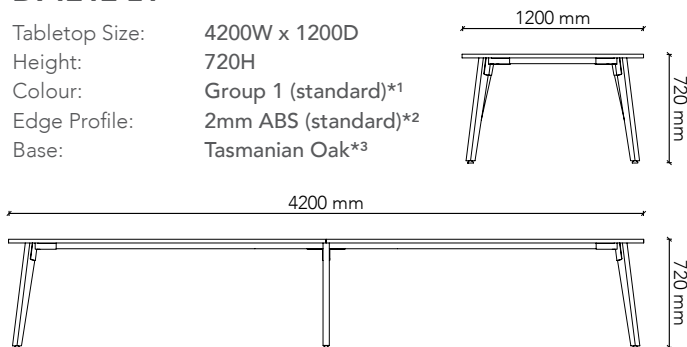

BT2112-L1

Tabletop Size: 2100W x 1200D
Height: 720H
Colour: Group 1 (standard)*1
Edge Profile: 2mm ABS (standard)*2
Base: Tasmanian Oak*3

BT2412-L1

Tabletop Size: 2400W x 1200D
Height: 720H
Colour: Group 1 (standard)*1
Edge Profile: 2mm ABS (standard)*2
Base: Tasmanian Oak*3

BT2712-L1

Tabletop Size: 2700W x 1200D
Height: 720H
Colour: Group 1 (standard)*1
Edge Profile: 2mm ABS (standard)*2
Base: Tasmanian Oak*3

LEGNO series.

standard boardroom table range with Rectangular tabletop

Watts.

BT3012-L1

Tabletop Size: 3000W x 1200D
Height: 720H
Colour: Group 1 (standard)*1
Edge Profile: 2mm ABS (standard)*2
Base: Tasmanian Oak*3

BT3612-L1

Tabletop Size: 3600W x 1200D
Height: 720H
Colour: Group 1 (standard)*1
Edge Profile: 2mm ABS (standard)*2
Base: Tasmanian Oak*3

BT4212-L1

Tabletop Size: 4200W x 1200D
Height: 720H
Colour: Group 1 (standard)*1
Edge Profile: 2mm ABS (standard)*2
Base: Tasmanian Oak*3

NOTES:

- *1 Colour also available in Group 2 / Veneer Range. P.O.A.
- *2 Other edge profiles only available in Veneer Range.
- *3 Base Options: American Oak, European Beech, American Walnut, Black painted timber grain. (Other options available upon request)