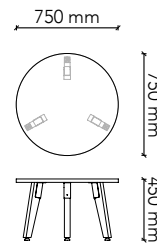

LEG60C

Table Size: Ø600 x 450H
Tabletop Colour: Group 1 (standard)
Edge Profile: 2mm ABS (standard)
Base: Tasmanian Oak (standard)
Base Options: American Oak
European Beech
American Walnut
Black painted timber grain

LEG75C

Table Size: Ø750 x 450H
Tabletop Colour: Group 1 (standard)
Edge Profile: 2mm ABS (standard)
Base: Tasmanian Oak (standard)
Base Options: American Oak
European Beech
American Walnut
Black painted timber grain

LEG6060C

Table Size: 600W x 600D x 450H
 Tabletop Colour: Group 1 (standard)
 Edge Profile: 2mm ABS (standard)
 Base: Tasmanian Oak (standard)
 Base Options: American Oak
 European Beech
 American Walnut
 Black painted timber grain