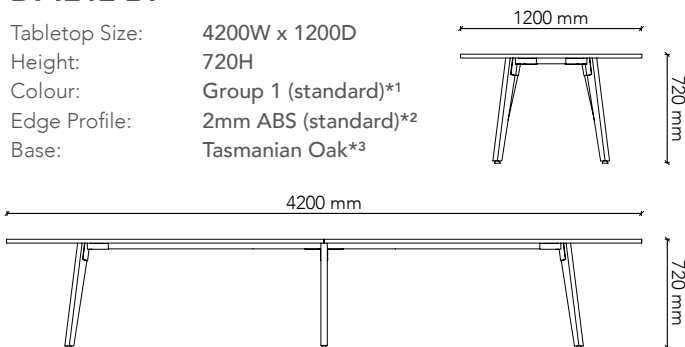

BT2112-L4

Tabletop Size: 2100W x 1200D
Height: 720H
Colour: Group 1 (standard)*1
Edge Profile: 2mm ABS (standard)*2
Base: Tasmanian Oak*3

BT2412-L4

Tabletop Size: 2400W x 1200D
Height: 720H
Colour: Group 1 (standard)*1
Edge Profile: 2mm ABS (standard)*2
Base: Tasmanian Oak*3

BT2712-L4

Tabletop Size: 2700W x 1200D
Height: 720H
Colour: Group 1 (standard)*1
Edge Profile: 2mm ABS (standard)*2
Base Colour: Tasmanian Oak*3

LEGNO series.

standard boardroom table range with Oval shaped tabletop

Watts.

BT3012-L4

Tabletop Size: 3000W x 1200D
Height: 720H
Colour: Group 1 (standard)*1
Edge Profile: 2mm ABS (standard)*2
Base: Tasmanian Oak*3

BT3612-L4

Tabletop Size: 3600W x 1200D
Height: 720H
Colour: Group 1 (standard)*1
Edge Profile: 2mm ABS (standard)*2
Base: Tasmanian Oak*3

BT4212-L4

Tabletop Size: 4200W x 1200D
Height: 720H
Colour: Group 1 (standard)*1
Edge Profile: 2mm ABS (standard)*2
Base: Tasmanian Oak*3

NOTES:

*1 Colour also available in Group 2 / Veneer Range. P.O.A.