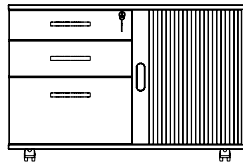

MCT3
900W x 570D x 600H