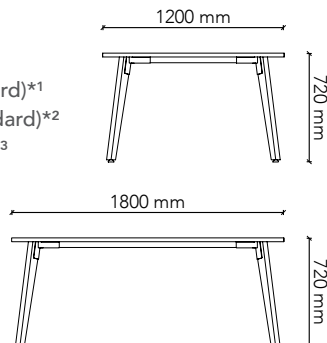

LEG2775H

Table Size: 2700W x 750D x 900H
 Tabletop Colour: Group 1 (standard)
 Edge Profile: 2mm ABS (standard)
 Base: Tasmanian Oak (standard)
 Base Options: American Oak
 European Beech
 American Walnut
 Black painted timber grain

LEG2790H

Table Size: 2700W x 900D x 900H
 Tabletop Colour: Group 1 (standard)
 Edge Profile: 2mm ABS (standard)
 Base: Tasmanian Oak (standard)
 Base Options: American Oak
 European Beech
 American Walnut
 Black painted timber grain

LEGNO series.

standard boardroom table range with Rectangular tabletop

Watts.

BT1812-L1

Tabletop Size: 1800W x 1200D
Height: 720H
Colour: Group 1 (standard)*1
Edge Profile: 2mm ABS (standard)*2
Base: Tasmanian Oak*3

BT2112-L1

Tabletop Size: 2100W x 1200D
Height: 720H
Colour: Group 1 (standard)*1
Edge Profile: 2mm ABS (standard)*2
Base: Tasmanian Oak*3

BT2412-L1

Tabletop Size: 2400W x 1200D
Height: 720H
Colour: Group 1 (standard)*1
Edge Profile: 2mm ABS (standard)*2
Base: Tasmanian Oak*3