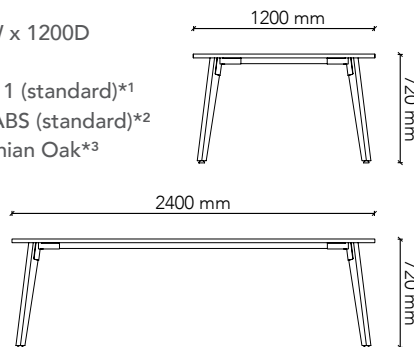

Watts.

BT3012-L1

Tabletop Size: 3000W x 1200D
Height: 720H
Colour: Group 1 (standard)*1
Edge Profile: 2mm ABS (standard)*2
Base: Tasmanian Oak*3

BT3612-L1

Tabletop Size: 3600W x 1200D
Height: 720H
Colour: Group 1 (standard)*1
Edge Profile: 2mm ABS (standard)*2
Base: Tasmanian Oak*3

BT4212-L1

Tabletop Size: 4200W x 1200D
Height: 720H
Colour: Group 1 (standard)*1
Edge Profile: 2mm ABS (standard)*2
Base: Tasmanian Oak*3

NOTES:

- *1 Colour also available in Group 2 / Veneer Range. P.O.A.
- *2 Other edge profiles only available in Veneer Range.
- *3 Base Options: American Oak, European Beech, American Walnut, Black painted timber grain. (Other options available upon request)

TYPE 1
Rectangular

LEGNO series.

standard boardroom table range with Soft Curved tabletop

Watts.

BT1812-L2

Tabletop Size: 1800W x 1200D
Height: 720H
Colour: Group 1 (standard)*1
Edge Profile: 2mm ABS (standard)*2
Base: Tasmanian Oak*3

BT2112-L2

Tabletop Size: 2100W x 1200D
Height: 720H
Colour: Group 1 (standard)*1
Edge Profile: 2mm ABS (standard)*2
Base: Tasmanian Oak*3

BT2412-L2

Tabletop Size: 2400W x 1200D
Height: 720H
Colour: Group 1 (standard)*1
Edge Profile: 2mm ABS (standard)*2
Base: Tasmanian Oak*3