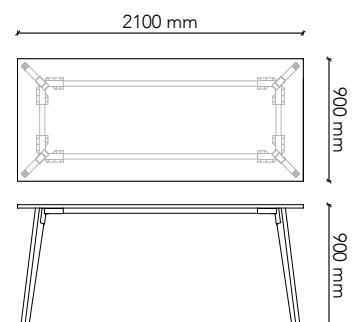

LEG2190H

Table Size: 2100W x 900D x 900H
Tabletop Colour: Group 1 (standard)
Edge Profile: 2mm ABS (standard)
Base: Tasmanian Oak (standard)
Base Options: American Oak
European Beech
American Walnut
Black painted timber grain