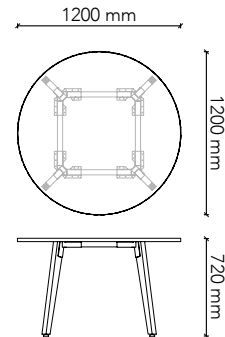

LEG120

Table Size: Ø1200 x 720H
Tabletop Colour: Group 1 (standard)
Edge Profile: 2mm ABS (standard)
Base: Tasmanian Oak (standard)
Base Options: American Oak
European Beech
American Walnut
Black painted timber grain