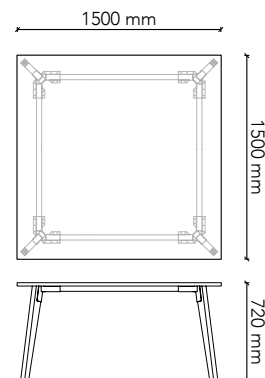

LEG1515

Table Size: 1500W x 1500D x 720H
Tabletop Colour: Group 1 (standard)
Edge Profile: 2mm ABS (standard)
Base: Tasmanian Oak (standard)
Base Options: American Oak
European Beech
American Walnut
Black painted timber grain