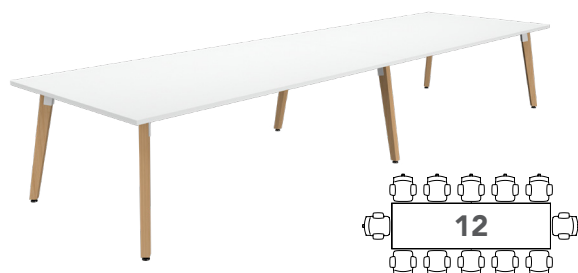

Watts.

BT3012-L1

Tabletop Size: 3000W x 1200D
Height: 720H
Colour: Group 1 (standard)*1
Edge Profile: 2mm ABS (standard)*2
Base: Tasmanian Oak*3

BT3612-L1

Tabletop Size: 3600W x 1200D
Height: 720H
Colour: Group 1 (standard)*1
Edge Profile: 2mm ABS (standard)*2
Base: Tasmanian Oak*3

BT4212-L1

Tabletop Size: 4200W x 1200D
Height: 720H
Colour: Group 1 (standard)*1
Edge Profile: 2mm ABS (standard)*2
Base: Tasmanian Oak*3

NOTES:

- *1 Colour also available in Group 2 / Veneer Range. P.O.A.
- *2 Other edge profiles only available in Veneer Range.
- *3 Base Options: American Oak, European Beech, American Walnut, Black painted timber grain. (Other options available upon request)