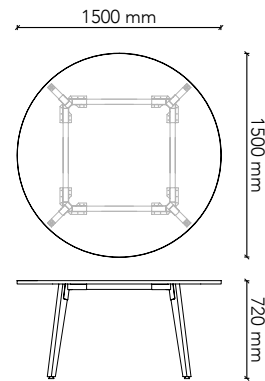

LEG150

Table Size: Ø1500 x 720H
Tabletop Colour: Group 1 (standard)
Edge Profile: 2mm ABS (standard)
Base: Tasmanian Oak (standard)
Base Options: American Oak
European Beech
American Walnut
Black painted timber grain