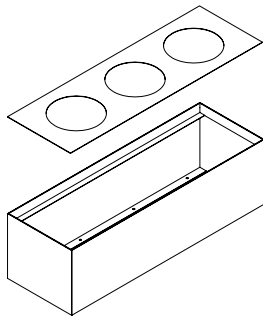

FEATURE RAIL

SPECIFICATIONS

Height:	24.5mm
Width:	40mm
Accessories:	Planter box Storage box Divider screen Melamine shelf
Finishes	Brushed aluminium (Standard) Powder coated (Special request)

PLANTER BOX (FEATURE RAIL MOUNT)