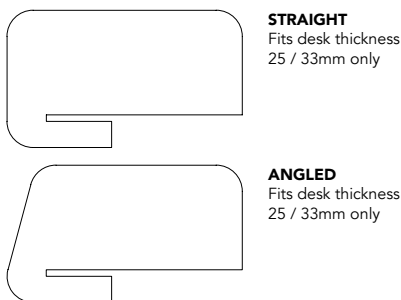

FEATURE RAIL

SPECIFICATIONS

Height:	24.5mm
Width:	40mm
Accessories:	Planter box Storage box Divider screen Melamine shelf
Finishes	Brushed aluminium (Standard) Powder coated (Special request)

PLANTER BOX (FEATURE RAIL MOUNT)

SPECIFICATIONS

Standard width:	600 / 900 / 1200mm
Standard height:	300 / 400 / 500mm
Material options:	1. Perspex Panel (10mm) 2. Ecooustic Panel (12mm / 24mm) 3. Laminate Panel (18mm / 25mm) 4. Fabric Panel (16mm / 35mm) 5. Perforated Plywood Panel (12mm)

STORAGE BOX (FEATURE RAIL MOUNT)

SPECIFICATIONS

Standard width:	600 / 900mm
Standard height:	350mm
Material:	Melamine
Style options:	1. Open storage box (without back panel) 2. Semi-open storage box (with back panel)

MELAMINE SHELF (FEATURE RAIL MOUNT)

SPECIFICATIONS

Standard width: 600 / 900 / 1200mm
 Standard depth: 300mm
 Colour options: Please refer Finishes - Boards - Group 1

DIVIDER SCREEN (SLIDE ON)

STRAIGHT
Fits desk thickness
25 / 33mm only