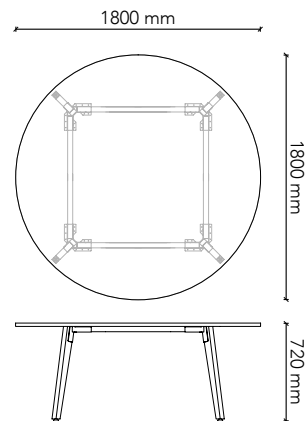

LEG180

Table Size: Ø1800 x 720H
Tabletop Colour: Group 1 (standard)
Edge Profile: 2mm ABS (standard)
Base: Tasmanian Oak (standard)
Base Options: American Oak
European Beech
American Walnut
Black painted timber grain