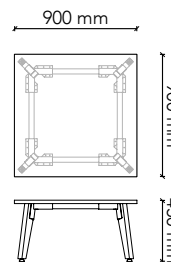

LEG9090C

Table Size: 900W x 900D x 450H
Tabletop Colour: Group 1 (standard)
Edge Profile: 2mm ABS (standard)
Base: Tasmanian Oak (standard)
Base Options: American Oak
European Beech
American Walnut
Black painted timber grain