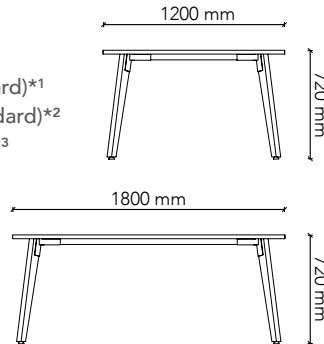

Watts.

BT3012-L1

Tabletop Size: 3000W x 1200D
Height: 720H
Colour: Group 1 (standard)*1
Edge Profile: 2mm ABS (standard)*2
Base: Tasmanian Oak*3

BT3612-L1

Tabletop Size: 3600W x 1200D
Height: 720H
Colour: Group 1 (standard)*1
Edge Profile: 2mm ABS (standard)*2
Base: Tasmanian Oak*3

BT4212-L1

Tabletop Size: 4200W x 1200D
Height: 720H
Colour: Group 1 (standard)*1
Edge Profile: 2mm ABS (standard)*2
Base: Tasmanian Oak*3

NOTES:

- *1 Colour also available in Group 2 / Veneer Range. P.O.A.
- *2 Other edge profiles only available in Veneer Range.
- *3 Base Options: American Oak, European Beech, American Walnut, Black painted timber grain. (Other options available upon request)

TYPE 1
Rectangular

LEGNO series.

standard boardroom table range with Soft Curved tabletop

Watts.

BT1812-L2

Tabletop Size: 1800W x 1200D
Height: 720H
Colour: Group 1 (standard)*1
Edge Profile: 2mm ABS (standard)*2
Base: Tasmanian Oak*3

BT2112-L2

Tabletop Size: 2100W x 1200D
Height: 720H
Colour: Group 1 (standard)*1
Edge Profile: 2mm ABS (standard)*2
Base: Tasmanian Oak*3

BT2412-L2

Tabletop Size: 2400W x 1200D
Height: 720H
Colour: Group 1 (standard)*1
Edge Profile: 2mm ABS (standard)*2
Base: Tasmanian Oak*3