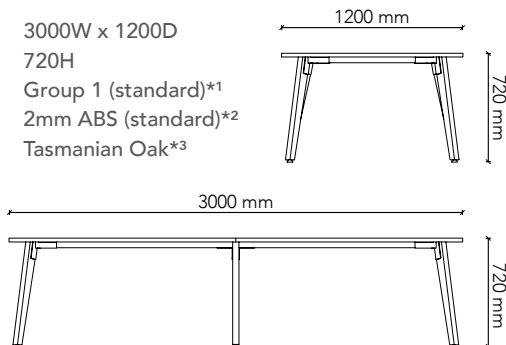

BT2112-L3

Tabletop Size: 2100W x 1200D
Height: 720H
Colour: Group 1 (standard)*1
Edge Profile: 2mm ABS (standard)*2
Base: Tasmanian Oak*3

BT2412-L3

Tabletop Size: 2400W x 1200D
Height: 720H
Colour: Group 1 (standard)*1
Edge Profile: 2mm ABS (standard)*2
Base: Tasmanian Oak*3

BT2712-L3

Tabletop Size: 2700W x 1200D
Height: 720H
Colour: Group 1 (standard)*1
Edge Profile: 2mm ABS (standard)*2
Base Colour: Tasmanian Oak*3

LEGNO series.

standard boardroom table range with D-End tabletop

Watts.

BT3012-L3

Tabletop Size: 3000W x 1200D
Height: 720H
Colour: Group 1 (standard)*1
Edge Profile: 2mm ABS (standard)*2
Base: Tasmanian Oak*3

BT3612-L3

Tabletop Size: 3600W x 1200D
Height: 720H
Colour: Group 1 (standard)*1
Edge Profile: 2mm ABS (standard)*2
Base: Tasmanian Oak*3