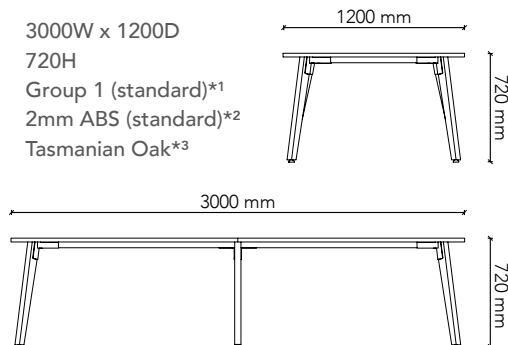

BT2112-L2

Tabletop Size: 2100W x 1200D
Height: 720H
Colour: Group 1 (standard)*1
Edge Profile: 2mm ABS (standard)*2
Base: Tasmanian Oak*3

BT2412-L2

Tabletop Size: 2400W x 1200D
Height: 720H
Colour: Group 1 (standard)*1
Edge Profile: 2mm ABS (standard)*2
Base: Tasmanian Oak*3

BT2712-L2

Tabletop Size: 2700W x 1200D
Height: 720H
Colour: Group 1 (standard)*1
Edge Profile: 2mm ABS (standard)*2
Base: Tasmanian Oak*3

LEGNO series.

standard boardroom table range with Soft Curved tabletop

Watts.

BT3012-L2

Tabletop Size: 3000W x 1200D
Height: 720H
Colour: Group 1 (standard)*1
Edge Profile: 2mm ABS (standard)*2
Base: Tasmanian Oak*3

BT3612-L2

Tabletop Size: 3600W x 1200D
Height: 720H
Colour: Group 1 (standard)*1
Edge Profile: 2mm ABS (standard)*2
Base: Tasmanian Oak*3