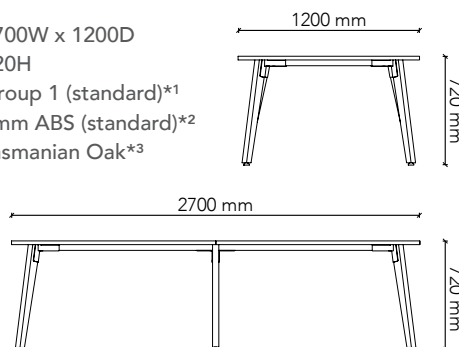

Watts.

BT3012-L1

Tabletop Size: 3000W x 1200D
Height: 720H
Colour: Group 1 (standard)*1
Edge Profile: 2mm ABS (standard)*2
Base: Tasmanian Oak*3

BT3612-L1

Tabletop Size: 3600W x 1200D
Height: 720H
Colour: Group 1 (standard)*1
Edge Profile: 2mm ABS (standard)*2
Base: Tasmanian Oak*3

BT2112-L2

Tabletop Size: 2100W x 1200D
Height: 720H
Colour: Group 1 (standard)*1
Edge Profile: 2mm ABS (standard)*2
Base: Tasmanian Oak*3

BT2412-L2

Tabletop Size: 2400W x 1200D
Height: 720H
Colour: Group 1 (standard)*1
Edge Profile: 2mm ABS (standard)*2
Base: Tasmanian Oak*3

BT2712-L2

Tabletop Size: 2700W x 1200D
Height: 720H
Colour: Group 1 (standard)*1
Edge Profile: 2mm ABS (standard)*2
Base: Tasmanian Oak*3

LEGNO series.

standard boardroom table range with Soft Curved tabletop

Watts.

BT3012-L2

Tabletop Size: 3000W x 1200D
Height: 720H
Colour: Group 1 (standard)*1
Edge Profile: 2mm ABS (standard)*2
Base: Tasmanian Oak*3

BT3612-L2

Tabletop Size: 3600W x 1200D
Height: 720H
Colour: Group 1 (standard)*1
Edge Profile: 2mm ABS (standard)*2
Base: Tasmanian Oak*3