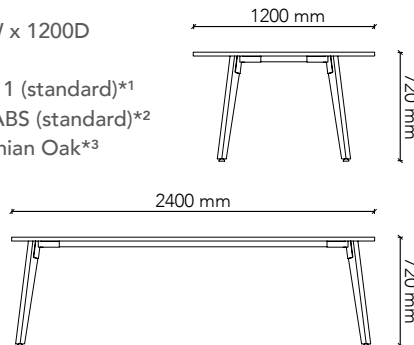

Watts.

BT3012-L4

Tabletop Size: 3000W x 1200D
Height: 720H
Colour: Group 1 (standard)*1
Edge Profile: 2mm ABS (standard)*2
Base: Tasmanian Oak*3

BT3612-L4

Tabletop Size: 3600W x 1200D
Height: 720H
Colour: Group 1 (standard)*1
Edge Profile: 2mm ABS (standard)*2
Base: Tasmanian Oak*3

BT4212-L4

Tabletop Size: 4200W x 1200D
Height: 720H
Colour: Group 1 (standard)*1
Edge Profile: 2mm ABS (standard)*2
Base: Tasmanian Oak*3

NOTES:

*1 Colour also available in Group 2 / Veneer Range. P.O.A.

standard boardroom table range with Boat shaped tabletop

Watts.

BT1812-L5

Tabletop Size: 1800W x 1200D
Height: 720H
Colour: Group 1 (standard)*1
Edge Profile: 2mm ABS (standard)*2
Base: Tasmanian Oak*3

BT2112-L5

Tabletop Size: 2100W x 1200D
Height: 720H
Colour: Group 1 (standard)*1
Edge Profile: 2mm ABS (standard)*2
Base: Tasmanian Oak*3

BT2412-L5

Tabletop Size: 2400W x 1200D
Height: 720H
Colour: Group 1 (standard)*1
Edge Profile: 2mm ABS (standard)*2
Base: Tasmanian Oak*3