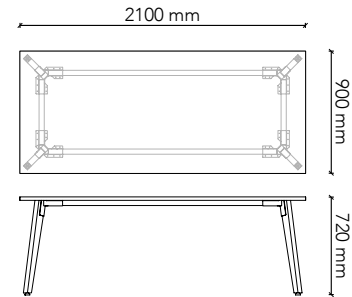

LEG2190

Table Size: 2100W x 900D x 720H
Tabletop Colour: Group 1 (standard)
Edge Profile: 2mm ABS (standard)
Base: Tasmanian Oak (standard)
Base Options: American Oak
European Beech
American Walnut
Black painted timber grain