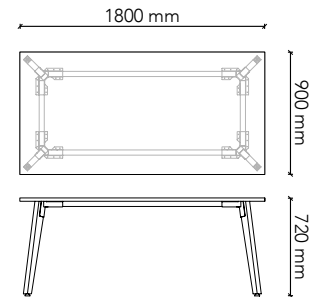

LEG1890

Table Size: 1800W x 900D x 720H
Tabletop Colour: Group 1 (standard)
Edge Profile: 2mm ABS (standard)
Base: Tasmanian Oak (standard)
Base Options: American Oak
European Beech
American Walnut
Black painted timber grain