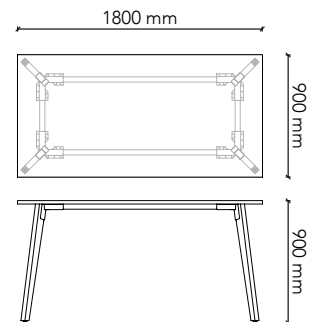

LEG1890H

Table Size: 1800W x 900D x 900H
Tabletop Colour: Group 1 (standard)
Edge Profile: 2mm ABS (standard)
Base: Tasmanian Oak (standard)
Base Options: American Oak
European Beech
American Walnut
Black painted timber grain