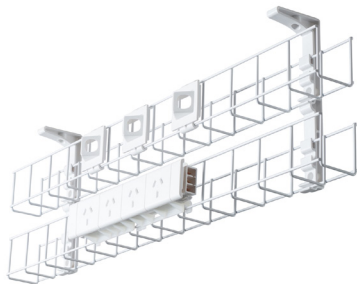

CABLE BASKETS

SPECIFICATIONS

Single tier, 100mm wide:	650 / 950 / 1250 / 1550 / 1750 / 2050mm
Dual tier, 100mm wide:	650 / 950 / 1250 / 1550 / 1750 / 2050mm

MONITOR ARMS (FLO)

SPECIFICATIONS

Monitor weight range:	Max. 9kg per arm
Tilt range:	48.5° upwards, 48.5° downwards
Horizontal range:	570mm for desk clamp versions
Vertical range:	341mm
Colour:	silver, white and black
Monitor head:	VESA 75 & 100 compliant
Fixing options:	1. Split clamp 2. Dual split clamp 3. Through desk kit