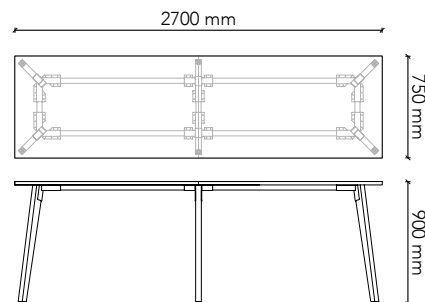

LEG2775H

Table Size: 2700W x 750D x 900H
Tabletop Colour: Group 1 (standard)
Edge Profile: 2mm ABS (standard)
Base: Tasmanian Oak (standard)
Base Options: American Oak
European Beech
American Walnut
Black painted timber grain