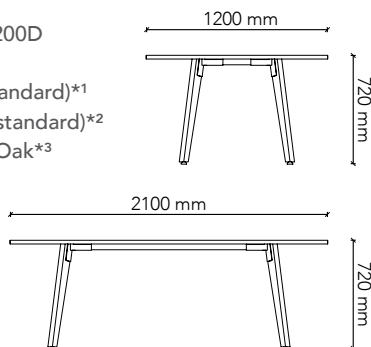

Watts.

BT3012-L3

Tabletop Size: 3000W x 1200D
Height: 720H
Colour: Group 1 (standard)*1
Edge Profile: 2mm ABS (standard)*2
Base: Tasmanian Oak*3

BT3612-L3

Tabletop Size: 3600W x 1200D
Height: 720H
Colour: Group 1 (standard)*1
Edge Profile: 2mm ABS (standard)*2
Base: Tasmanian Oak*3

BT4212-L3

Tabletop Size: 4200W x 1200D
Height: 720H
Colour: Group 1 (standard)*1
Edge Profile: 2mm ABS (standard)*2
Base: Tasmanian Oak*3

NOTES:

- *1 Colour also available in Group 2 / Veneer Range. P.O.A.
- *2 Other edge profiles only available in Veneer Range.
- *3 Base Options: American Oak, European Beech, American Walnut, Black painted timber grain. (Other options available upon request)

TYPE 3
D-End

LEGNO series.

standard boardroom table range with Oval shaped tabletop

Watts.

BT1812-L4

Tabletop Size: 1800W x 1200D
Height: 720H
Colour: Group 1 (standard)*1
Edge Profile: 2mm ABS (standard)*2
Base: Tasmanian Oak*3

BT2112-L4

Tabletop Size: 2100W x 1200D
Height: 720H
Colour: Group 1 (standard)*1
Edge Profile: 2mm ABS (standard)*2
Base: Tasmanian Oak*3

BT2412-L4

Tabletop Size: 2400W x 1200D
Height: 720H
Colour: Group 1 (standard)*1
Edge Profile: 2mm ABS (standard)*2
Base: Tasmanian Oak*3