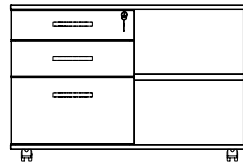

MC1
900W x 570D x 600H