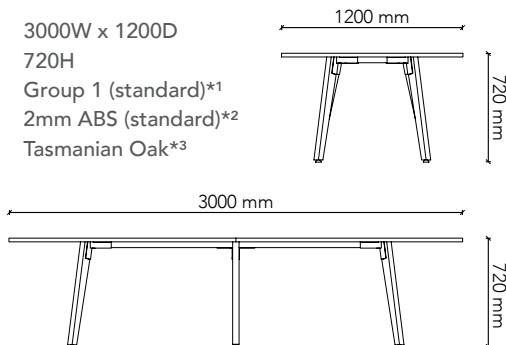

BT2112-L4

Tabletop Size: 2100W x 1200D
Height: 720H
Colour: Group 1 (standard)*1
Edge Profile: 2mm ABS (standard)*2
Base: Tasmanian Oak*3

BT2412-L4

Tabletop Size: 2400W x 1200D
Height: 720H
Colour: Group 1 (standard)*1
Edge Profile: 2mm ABS (standard)*2
Base: Tasmanian Oak*3

BT2712-L4

Tabletop Size: 2700W x 1200D
Height: 720H
Colour: Group 1 (standard)*1
Edge Profile: 2mm ABS (standard)*2
Base Colour: Tasmanian Oak*3

LEGNO series.

standard boardroom table range with Oval shaped tabletop

Watts.

BT3012-L4

Tabletop Size: 3000W x 1200D
Height: 720H
Colour: Group 1 (standard)*1
Edge Profile: 2mm ABS (standard)*2
Base: Tasmanian Oak*3

BT3612-L4

Tabletop Size: 3600W x 1200D
Height: 720H
Colour: Group 1 (standard)*1
Edge Profile: 2mm ABS (standard)*2
Base: Tasmanian Oak*3