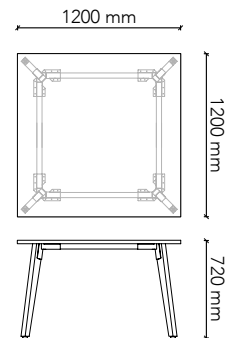

LEG1212

Table Size: 1200W x 1200D x 720H
Tabletop Colour: Group 1 (standard)
Edge Profile: 2mm ABS (standard)
Base: Tasmanian Oak (standard)
Base Options: American Oak
European Beech
American Walnut
Black painted timber grain