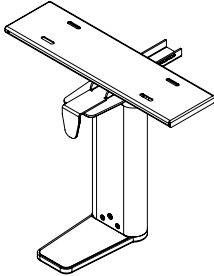

CPU HOLDER (CPU60)

SPECIFICATIONS

Max. weight capacity:	10kg
Min. CPU size:	270mm x 75mm
Max. CPU size:	370mm x 200mm
Colour options:	White, Silver & White

CPU HOLDER (LOOP)

SPECIFICATIONS

Max. weight capacity:	20kg
Min. CPU size:	275mm x 90mm
Max. CPU size:	550mm x 225mm
Colour options:	Black