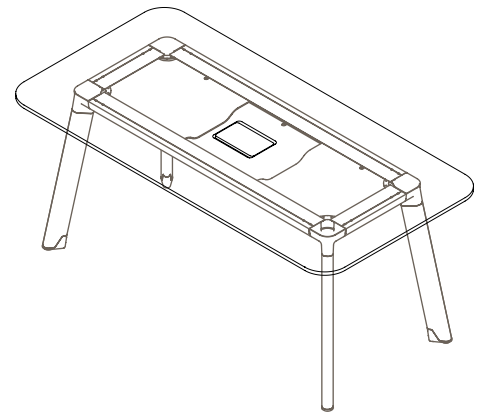

FEATURES	DESCRIPTION	TABLE TOP SIZE (mm)
» 25mm E0 laminated table top with matching ABS edging, square profile	ROUND TOP (4 LEG 1050H)	Ø1350 - Ø1500
» Smart 'powered legs' (Optional)	SQUARE TOP (4 LEG 1050H)	1000W x 1000D - 1400W x 1400D
» American Ash legs with Blanc powder coated heel & frame	RECTANGULAR TOP (4 LEG 1050H)	1600W x 1000D - 3400W x 1400D
	RECTANGULAR TOP (MULTI-LEG 1050H)	4000W x 1000D - 5400W x 1400D
	STANDARD FINISHES:	
	TOP: "FINISHES - BOARDS - GROUP 1"	
	FRAME: "BLANC"	
	UNDERCARRIAGE: "ASH PLYWOOD"	
	LEG: "AMERICAN ASH"	
	OPTIONS	
» Solid timber table top		
» Custom table top shape / size		
» Custom edge / corner finish		
» Premium powder coated finish		
» Premium leg finish		
» Premium Undercarriage finish		
» Smart powered leg		

DIVA (HIGH TABLE).

Please refer to a physical sample.
Images are for an indicative reference only.
Actual product may vary slightly, depending upon model configurations.

Round Top - Small (1050H)

Square Top - Small (1050H)

DIVA (HIGH TABLE).

Please refer to a physical sample.
Images are for an indicative reference only.
Actual product may vary slightly, depending upon model configurations.

Rectangular Top - 6 Leg (1050H)

Rectangular Top - 8 Leg (1050H)