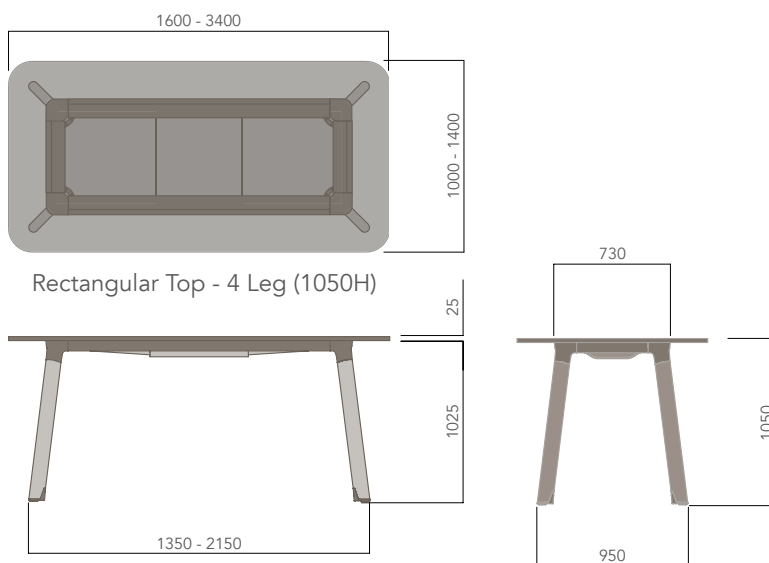

FEATURES	DESCRIPTION	TABLE TOP SIZE (mm)
» 25mm E0 laminated table top with matching ABS edging, square profile	ROUND TOP (4 LEG 1050H)	Ø1350 - Ø1500
» Smart 'powered legs' (Optional)	SQUARE TOP (4 LEG 1050H)	1000W x 1000D - 1400W x 1400D
» American Ash legs with Blanc powder coated heel & frame	RECTANGULAR TOP (4 LEG 1050H)	1600W x 1000D - 3400W x 1400D
	RECTANGULAR TOP (MULTI-LEG 1050H)	4000W x 1000D - 5400W x 1400D
	STANDARD FINISHES:	
	TOP: "FINISHES - BOARDS - GROUP 1"	
	FRAME: "BLANC"	
	UNDERCARRIAGE: "ASH PLYWOOD"	
	LEG: "AMERICAN ASH"	
	OPTIONS	
» Solid timber table top		
» Custom table top shape / size		
» Custom edge / corner finish		
» Premium powder coated finish		
» Premium leg finish		
» Premium Undercarriage finish		
» Smart powered leg		

DIVA (HIGH TABLE).

Please refer to a physical sample.
Images are for an indicative reference only.
Actual product may vary slightly, depending upon model configurations.

Round Top - Small (1050H)

Square Top - Small (1050H)

DIVA (HIGH TABLE).

Please refer to a physical sample.
Images are for an indicative reference only.
Actual product may vary slightly, depending upon model configurations.

Rectangular Top - 6 Leg (1050H)

Rectangular Top - 8 Leg (1050H)