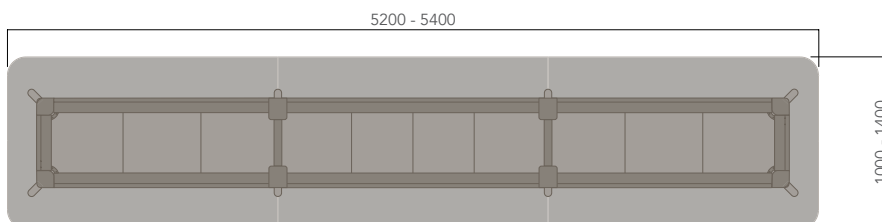

FEATURES	DESCRIPTION	TABLE TOP SIZE (mm)
» 25mm E0 laminated table top with matching ABS edging, square profile	ROUND TOP (4 LEG 1050H)	Ø1350 - Ø1500
» Smart 'powered legs' (Optional)	SQUARE TOP (4 LEG 1050H)	1000W x 1000D - 1400W x 1400D
» American Ash legs with Blanc powder coated heel & frame	RECTANGULAR TOP (4 LEG 1050H)	1600W x 1000D - 3400W x 1400D
	RECTANGULAR TOP (MULTI-LEG 1050H)	4000W x 1000D - 5400W x 1400D
	STANDARD FINISHES:	
	TOP: "FINISHES - BOARDS - GROUP 1"	
	FRAME: "BLANC"	
	UNDERCARRIAGE: "ASH PLYWOOD"	
	LEG: "AMERICAN ASH"	
	OPTIONS	
» Solid timber table top		
» Custom table top shape / size		
» Custom edge / corner finish		
» Premium powder coated finish		
» Premium leg finish		
» Premium Undercarriage finish		
» Smart powered leg		

DIVA (HIGH TABLE).

Please refer to a physical sample.
Images are for an indicative reference only.
Actual product may vary slightly, depending upon model configurations.

Round Top - Small (1050H)

Square Top - Small (1050H)

DIVA (HIGH TABLE).

Please refer to a physical sample.
Images are for an indicative reference only.
Actual product may vary slightly, depending upon model configurations.

Rectangular Top - 6 Leg (1050H)

Rectangular Top - 8 Leg (1050H)