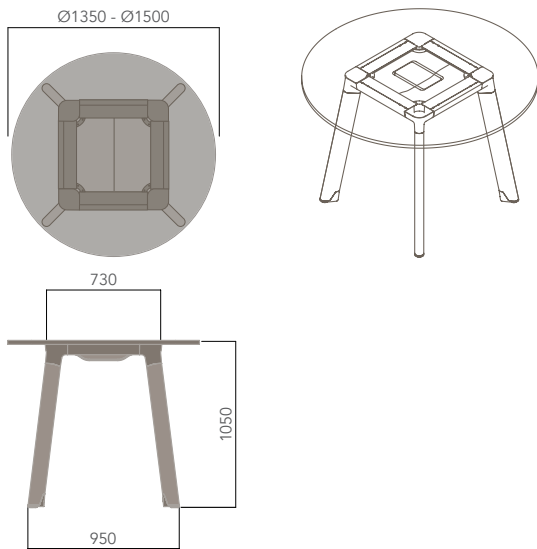

Optional Powered leg

DIVA (HIGH TABLE)

SPEC SHEET

Lead Time: 4 - 6 weeks
Warranty: 10 years

Please refer to a physical sample. Images are for an indicative reference only. Actual product may vary slightly, depending upon model configurations.

FEATURES	DESCRIPTION	TABLE TOP SIZE (mm)
» 25mm E0 laminated table top with matching ABS edging, square profile	ROUND TOP (4 LEG 1050H)	Ø1350 - Ø1500
» Smart 'powered legs' (Optional)	SQUARE TOP (4 LEG 1050H)	1000W x 1000D - 1400W x 1400D
» American Ash legs with Blanc powder coated heel & frame	RECTANGULAR TOP (4 LEG 1050H)	1600W x 1000D - 3400W x 1400D
	RECTANGULAR TOP (MULTI-LEG 1050H)	4000W x 1000D - 5400W x 1400D
	STANDARD FINISHES:	
	TOP: "FINISHES - BOARDS - GROUP 1"	
	FRAME: "BLANC"	
	UNDERCARRIAGE: "ASH PLYWOOD"	
	LEG: "AMERICAN ASH"	
	OPTIONS	
» Solid timber table top		
» Custom table top shape / size		
» Custom edge / corner finish		
» Premium powder coated finish		
» Premium leg finish		
» Premium Undercarriage finish		
» Smart powered leg		

DIVA (HIGH TABLE).

Please refer to a physical sample.
Images are for an indicative reference only.
Actual product may vary slightly, depending upon model configurations.

Round Top - Small (1050H)

Square Top - Small (1050H)

DIVA (HIGH TABLE).

Please refer to a physical sample.
Images are for an indicative reference only.
Actual product may vary slightly, depending upon model configurations.

Rectangular Top - 6 Leg (1050H)

Rectangular Top - 8 Leg (1050H)