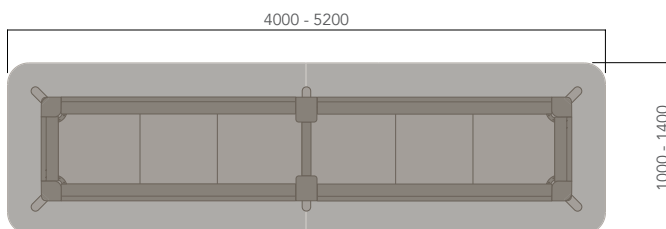

FEATURES	DESCRIPTION	TABLE TOP SIZE (mm)
» 25mm E0 laminated table top with matching ABS edging, square profile	ROUND TOP (4 LEG 1050H)	Ø1350 - Ø1500
» Smart 'powered legs' (Optional)	SQUARE TOP (4 LEG 1050H)	1000W x 1000D - 1400W x 1400D
» American Ash legs with Blanc powder coated heel & frame	RECTANGULAR TOP (4 LEG 1050H)	1600W x 1000D - 3400W x 1400D
	RECTANGULAR TOP (MULTI-LEG 1050H)	4000W x 1000D - 5400W x 1400D
	STANDARD FINISHES:	
	TOP: "FINISHES - BOARDS - GROUP 1"	
	FRAME: "BLANC"	
	UNDERCARRIAGE: "ASH PLYWOOD"	
	LEG: "AMERICAN ASH"	
	OPTIONS	
» Solid timber table top		
» Custom table top shape / size		
» Custom edge / corner finish		
» Premium powder coated finish		
» Premium leg finish		
» Premium Undercarriage finish		
» Smart powered leg		

DIVA (HIGH TABLE).

Please refer to a physical sample.
Images are for an indicative reference only.
Actual product may vary slightly, depending upon model configurations.

Round Top - Small (1050H)

Square Top - Small (1050H)

DIVA (HIGH TABLE).

Please refer to a physical sample.
Images are for an indicative reference only.
Actual product may vary slightly, depending upon model configurations.

Rectangular Top - 6 Leg (1050H)

Rectangular Top - 8 Leg (1050H)