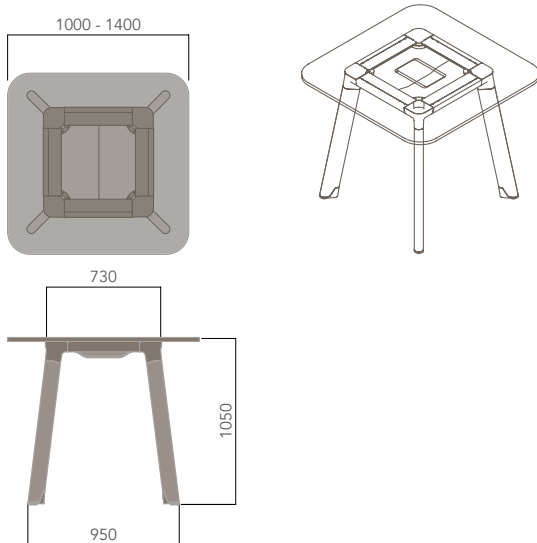

Optional Powered leg

DIVA (HIGH TABLE)

SPEC SHEET

Lead Time: 4 - 6 weeks
Warranty: 10 years

Please refer to a physical sample. Images are for an indicative reference only. Actual product may vary slightly, depending upon model configurations.

FEATURES	DESCRIPTION	TABLE TOP SIZE (mm)
» 25mm E0 laminated table top with matching ABS edging, square profile	ROUND TOP (4 LEG 1050H)	Ø1350 - Ø1500
» Smart 'powered legs' (Optional)	SQUARE TOP (4 LEG 1050H)	1000W x 1000D - 1400W x 1400D
» American Ash legs with Blanc powder coated heel & frame	RECTANGULAR TOP (4 LEG 1050H)	1600W x 1000D - 3400W x 1400D
	RECTANGULAR TOP (MULTI-LEG 1050H)	4000W x 1000D - 5400W x 1400D
	STANDARD FINISHES:	
	TOP: "FINISHES - BOARDS - GROUP 1"	
	FRAME: "BLANC"	
	UNDERCARRIAGE: "ASH PLYWOOD"	
	LEG: "AMERICAN ASH"	
	OPTIONS	
» Solid timber table top		
» Custom table top shape / size		
» Custom edge / corner finish		
» Premium powder coated finish		
» Premium leg finish		
» Premium Undercarriage finish		
» Smart powered leg		

DIVA (HIGH TABLE).

Please refer to a physical sample.
Images are for an indicative reference only.
Actual product may vary slightly, depending upon model configurations.

Round Top - Small (1050H)

Square Top - Small (1050H)

DIVA (HIGH TABLE).

Please refer to a physical sample.
Images are for an indicative reference only.
Actual product may vary slightly, depending upon model configurations.

Rectangular Top - 6 Leg (1050H)

Rectangular Top - 8 Leg (1050H)