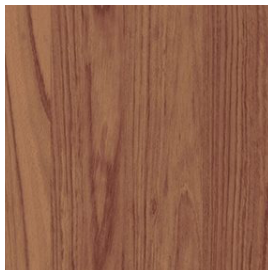

Finishes - PET - Acoustic Timber.

Please refer to a physical sample.
Colours are for an indicative reference only.
Actual colour and finish may vary slightly.

Birch

American Ash

Hoop Pine

Oak

Eucalyptus

Tasmanian Oak

Nordic Oak

Aged Oak

Blackbutt

Blue Gum

Blackwood

Grey Ironbark

Black Walnut

Queensland Walnut