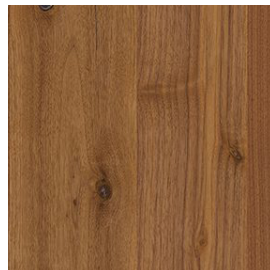

Finishes - PET - Acoustic Timber.

Please refer to a physical sample.
Colours are for an indicative reference only.
Actual colour and finish may vary slightly.

Birch

American Ash

Hoop Pine

Oak

Eucalyptus

Tasmanian Oak

Nordic Oak

Aged Oak

Blackbutt

Blue Gum

Blackwood

Grey Ironbark

Black Walnut

Queensland Walnut