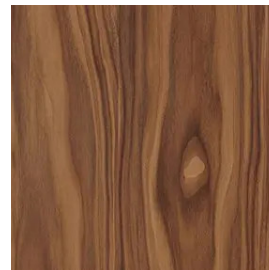

Finishes - PET - Acoustic Timber.

Please refer to a physical sample.
Colours are for an indicative reference only.
Actual colour and finish may vary slightly.

Birch

American Ash

Hoop Pine

Oak

Eucalyptus

Tasmanian Oak

Nordic Oak

Aged Oak

Blackbutt

Blue Gum

Blackwood

Grey Ironbark

Black Walnut

Queensland Walnut